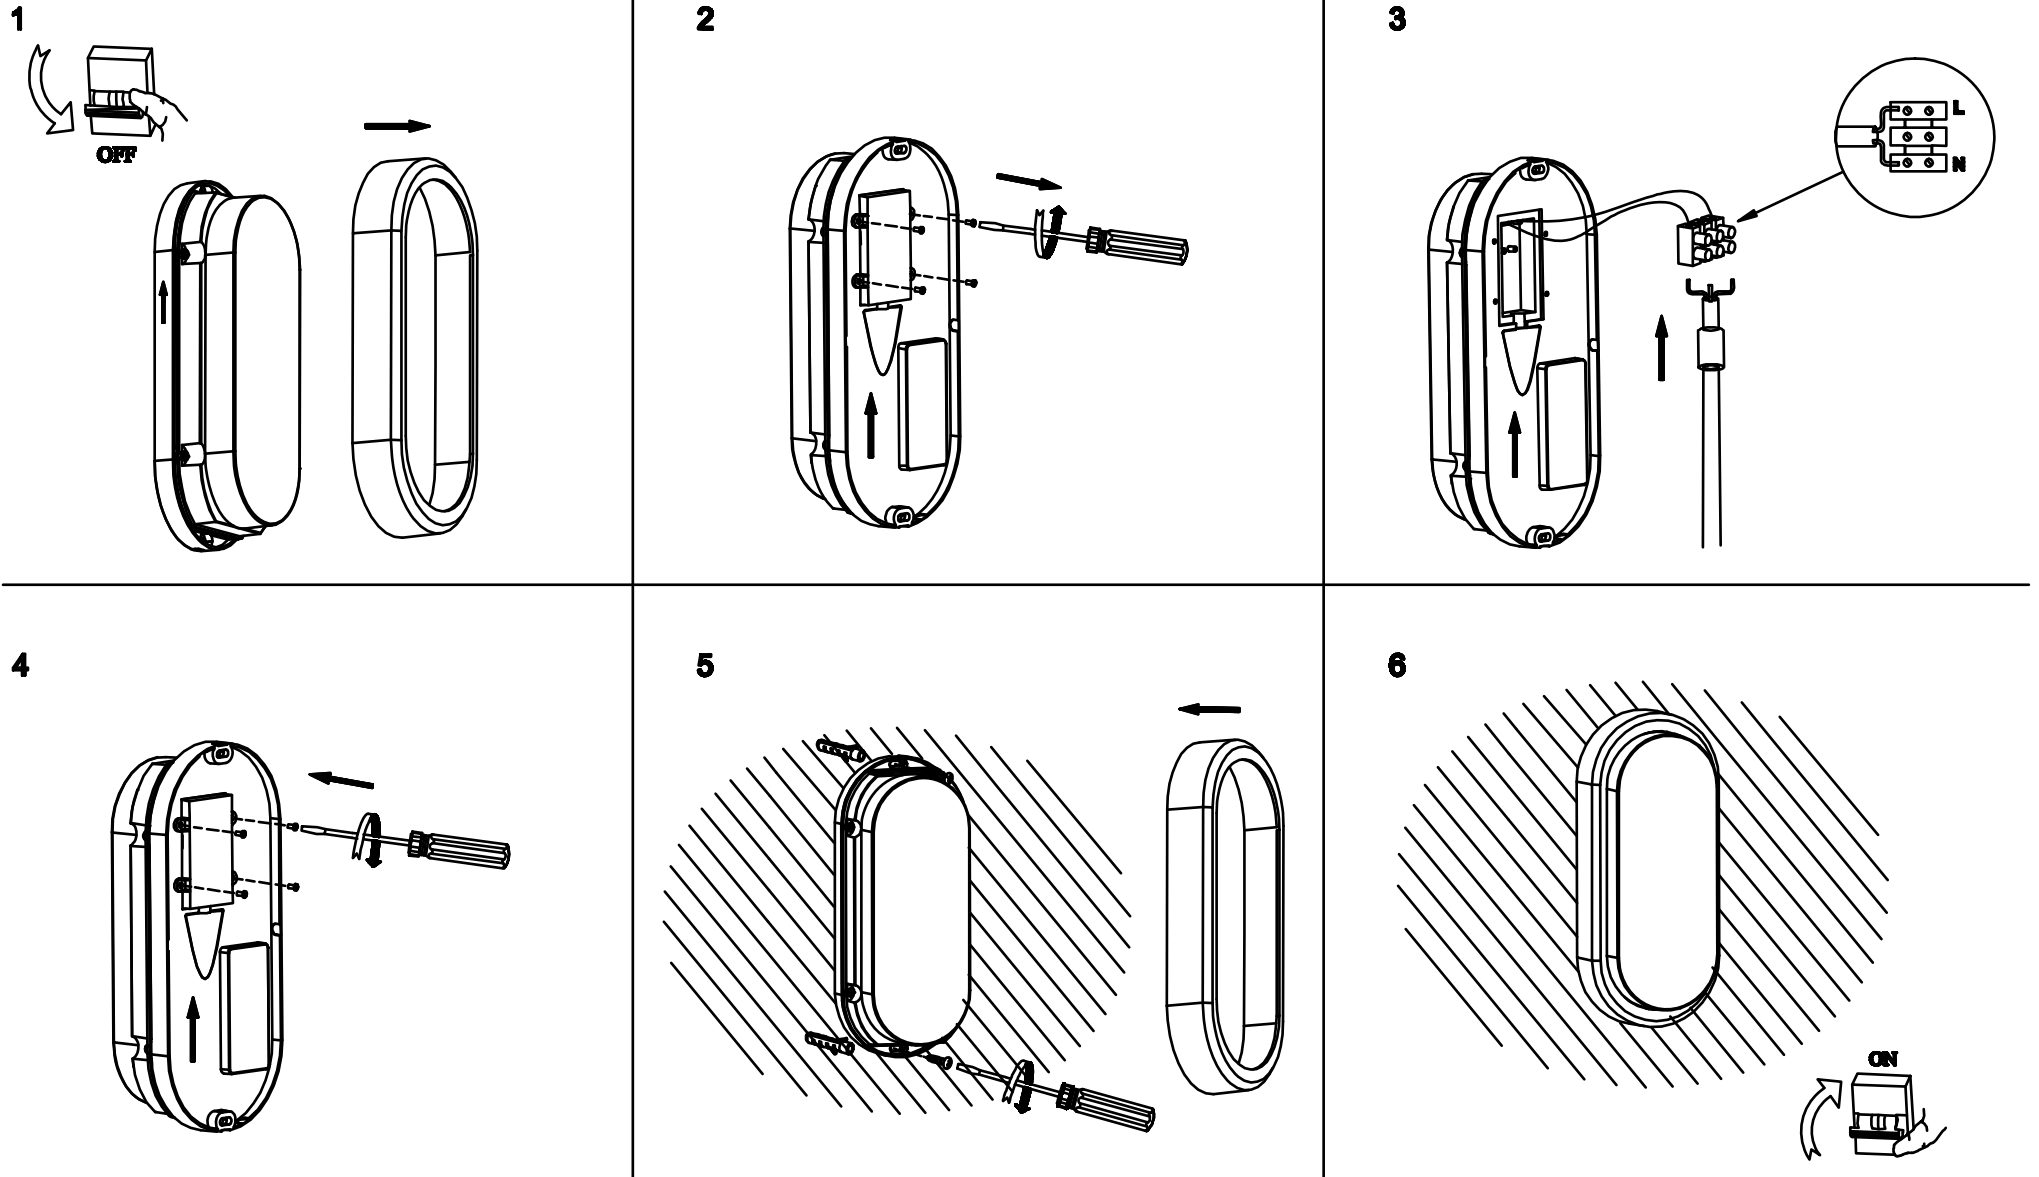

**F A R O**  
BARCELONA

**FRED**

ref. 70663 Dark Grey - Gris Oscuro

ref.70664 White - Blanco

LIGHT SOURCE - FUENTE DE LUZ

SMD LED 7W 3000K 400lm INCL.

TECHNICAL FEATURES - CARACTERISTICAS TÉCNICAS

	DRIVER BUILT-IN			100V-240V ~50Hz/60Hz	
---	-----------------	--	---	-------------------------	---