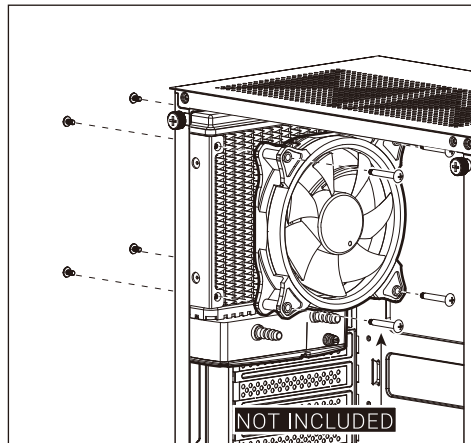

(6b) Install Rear Radiator