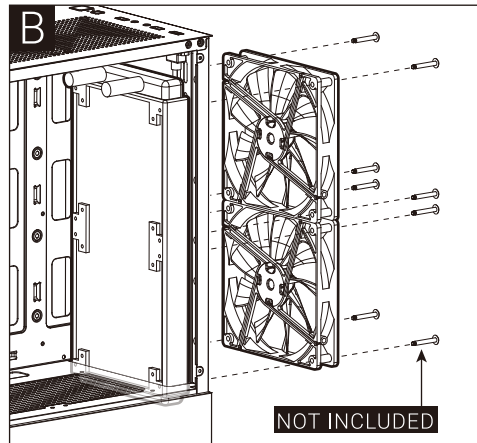

(6a) Install Front Radiator