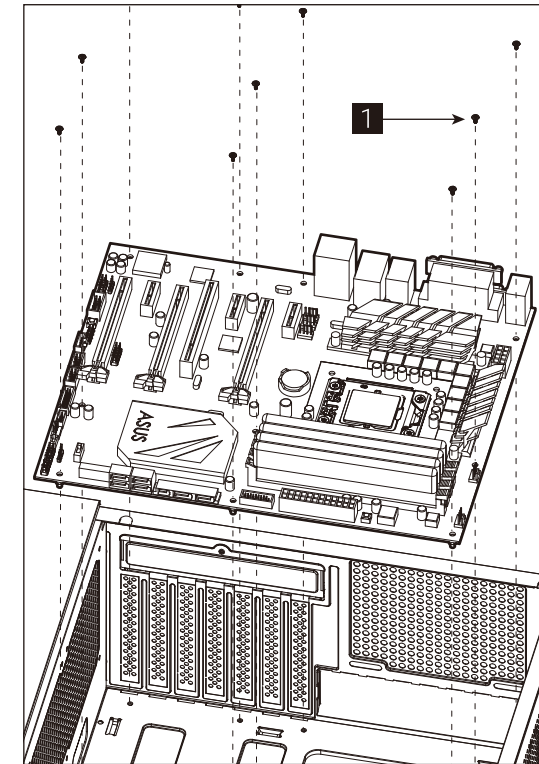

How to Install

(1) Install Motherboard

- **English** Install Motherboard
- **Español** Instalación de Placa madre
- **Deutsche** Motherboard installieren
- **Français** Installer carte mère
- **Italiano** Installazione della scheda madre
- **Polski** Instalacja płyty głównej
- **Русский** Установите материнскую плату
- **Português** Instalar a placa principal
- **繁中/简中** 安装主板 / 安装主机板
- **日本語** マザーボードを取り付けます
- **Қазақ тілі** Аналық тақтаны орнатыңыз
- **Türkçe** Anakart yükleyin

- User Manual
- Manuale dell'utente
- 使用説明書/使用说明书
- Manual del usuario
- Podręcznik użytkownika
- ユーザーズマニュアル
- Bedienungsanleitung
- Руководство пользователя
- Нұсқаулары
- Manuel d'utilisation
- Manual de utilizador
- Talimatlar