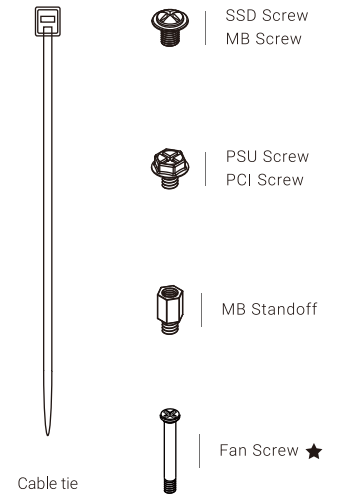

Accessory Bag Contents

- User's Manual
- Manuale dell'utente
- Manual del usuario
- Podręcznik użytkownika
- Bedienungsanleitung
- Руководство пользователя
- Manuel d'utilisation
- Manual de utilizador
- 使用説明書/使用说明书
- ユーザーズマニュアル
- Нұсқаулары
- Talimatlar

How to install Guide

(1) Install Motherboard

- English: Install Motherboard
- Español: Instalación de Placa madre
- Deutsch: Motherboard installieren
- Français: Installer carte mère

- Italiano: Installazione della scheda madre
- Polaki: Instalacja płyty głównej
- Russioi: Установите материнскую плату
- Portugals: Instalar a placa principal

- 繁中/簡中: 安裝主機板 / 安裝主机板
- 日本語: マザーボードを取り付けます
- Қазақ тілі: Аналық тақтаны орнатыңыз
- Türkçe: Anakart yükleyin

(2) Install PSU

- English: Install PSU
- Español: Instalación de Fuente
- Deutsch: Netzteil installieren
- Français: Installer unité d'alimentation

- Italiano: Installazione della PSU
- Polaki: Instalacja zasilacza
- Russioi: Установите блок питания
- Portugals: Instalar a fonte de alimentação

- 繁中/簡中: 安裝電源供應器 / 安裝电源供应器
- 日本語: PSUを取り付けます
- Қазақ тілі: Қорек блогын орнатыңыз
- Türkçe: PSU yükleyin

(3) Install add-on Card

- English: Install add-on Card
- Español: Inserte la tarjeta add-on
- Deutsch: Setzen Sie die Erweiterungskarte ein
- Français: Insérez la carte d'extension

- Italiano: Inserire la scheda aggiuntiva
- Polaki: Włóż dodatkową kartę
- Russioi: Установите плату расширения
- Portugals: Insira a placa suplementar

- 繁中/簡中: 安裝擴充卡 / 安裝擴充卡
- 日本語: ドオンカードを挿入します
- Қазақ тілі: Кеңейту тақшасын салыңыз
- Türkçe: EkliNTi Yükleme Kartı