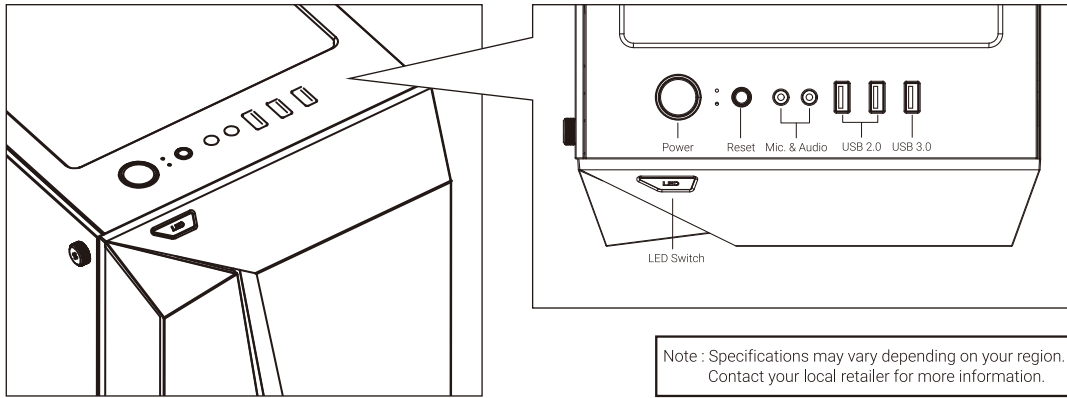

I/O Panel

Note: Specifications may vary depending on your region. Contact your local retailer for more information.

LED Mode Switch
(Hold switch for 2 secs to turn off LED)

RGB1 — RGB2 — RGB3 — RGB4 — RGB5 — RGB6