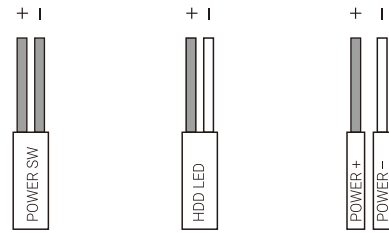

Cylon Pro

Front I/O Panel Cable Connection

Front Panel Connector

(Please refer to the motherboard's manual for further instructions).

Note Specifications may vary depending on your region. Contact your local retailer for more information.