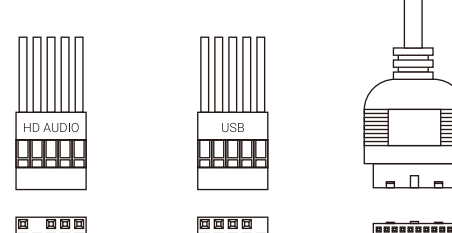

Cylon Pro

Front I/O Panel Cable Connection

Front Panel Connector

(Please refer to the motherboard's manual for further instructions).

Note Specifications may vary depending on your region. Contact your local retailer for more information.