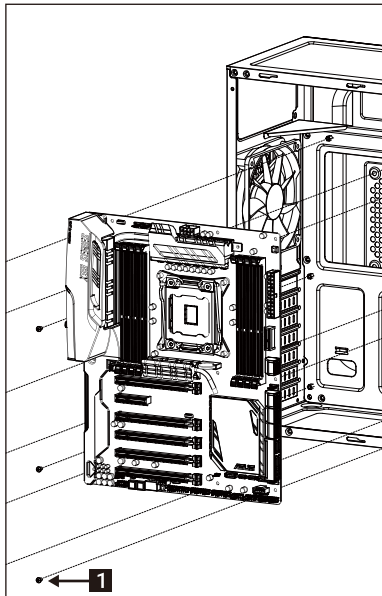

How to install Guide

(1) Install Motherboard

English
Install Motherboard

Español
Instalación de Placa madre

Deutsche
Motherboard installieren

Français
Installer carte mère

Italiano
Installazione della scheda madre

Polski
Instalacja płyty głównej

Русский
Установите материнскую плату

Português
Instalar a placa principal

繁体中文
安裝主機板 / 安裝主機板

日本語
マザーボードを取り付けます

Қазақ тілі
Аналық тақтаны орнатыңыз

Türkçe
Anakart yükleyin