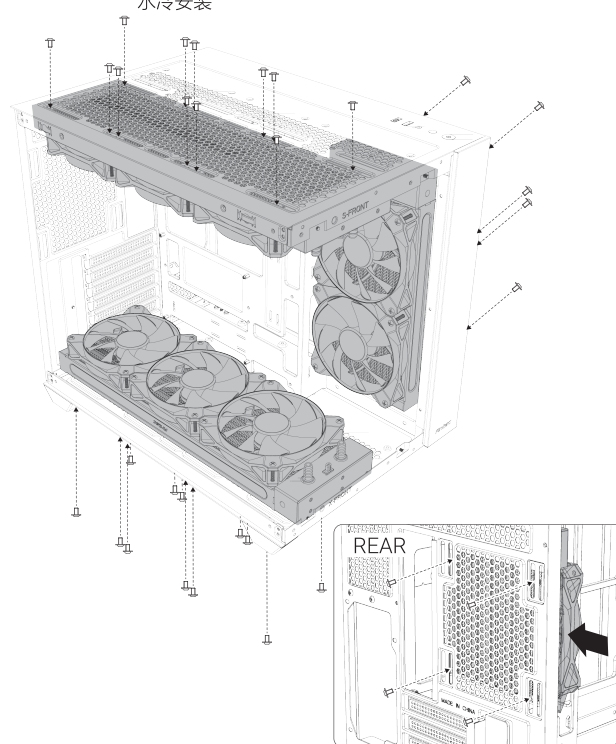

7 INSTALLING LIQUID COOLING RADIATOR
INSTALAR EL RADIADOR DE REFRIGERACIÓN LÍQUIDA
INSTALLATION EINES FLÜSSIGKEITSKÜHLERS
INSTALLATION D'UN KIT DE REFOUÏSSMENT LIQUIDE
수냉쿨러 장착
水冷の設置
水冷安装

Antec®

www.Antec.com

All rights reserved. Specifications are subject to change without prior notice. Actual products and accessories may differ from illustrations. Omissions and printing errors excepted. Content of delivery might differ in different countries or areas. Some trademarks may be claimed as the property of others.

V2.2

©1986 – 2024 Antec, Inc. All rights reserved.