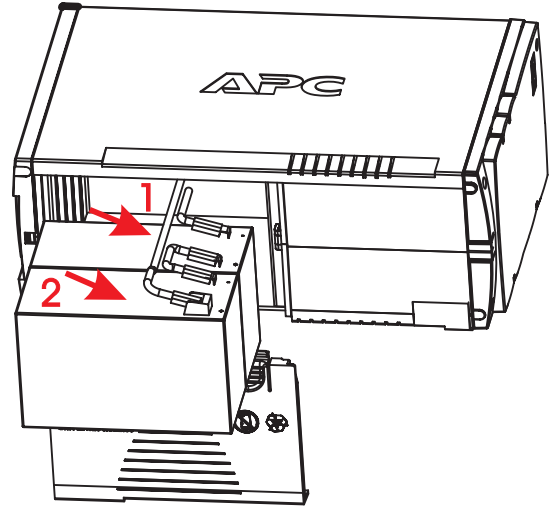

3 REPLACE THE NEW BATTERY AND CONNECT THE WIRES.