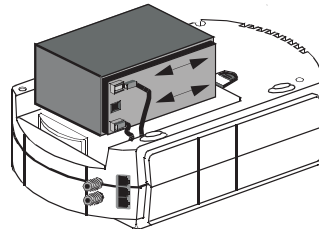

Back-UPS Office (250 - 500 VA)

Back-UPS ES 350 and ES 500 and ES 550

remove screw

slide cover off

disconnect wires, replace with new battery and reconnect wires.

Close cover and
reinstall screw

Back-UPS ES 500

Back-UPS ES 350

Back-UPS ES 725

press release tabs and slide off cover

disconnect wires, replace with new battery
and reconnect wires.

close cover

release tabs

Back-UPS 120V ES 350/450/550 and 220V ES 400/550/700

press release tabs and slide off cover

disconnect wires, replace with new battery
and reconnect wires.

close cover

release tabs

Smart-UPS Rackmount (all 5.25" tall models)

MODELS 700-1400

MODELS 2200-3000

Smart-UPS Rackmount (all 8.75" tall models)