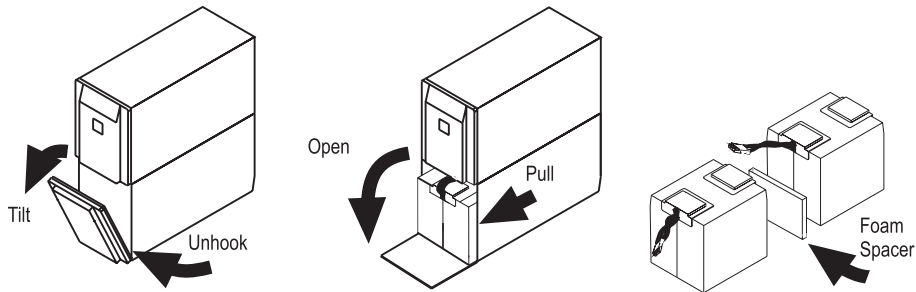

press release tabs and slide off cover

disconnect wires, replace with new battery
and reconnect wires.

close cover

release tabs

Smart-UPS Rackmount (all 5.25" tall models)

MODELS 700-1400

MODELS 2200-3000

Smart-UPS Rackmount (all 8.75" tall models)

Smart-UPS Rackmount XL Battery Packs

Smart-UPS (2200 and 3000 VA)

UXBP (24, 48, 48M)

SmartCell XR

Dispose

Back-UPS BR1000-CH

1 PRESS RELEASE TABS AND SLIDE OFF BATTERY DOOR.

3 REPLACE THE NEW BATTERY AND CONNECT THE WIRES.