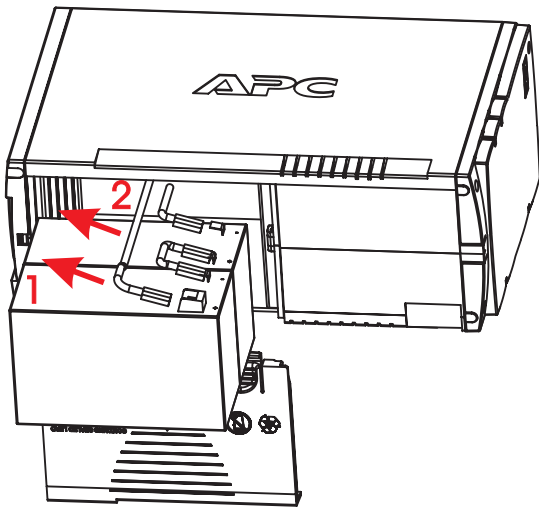

2 DISCONNECT THE BATTERY WIRES.