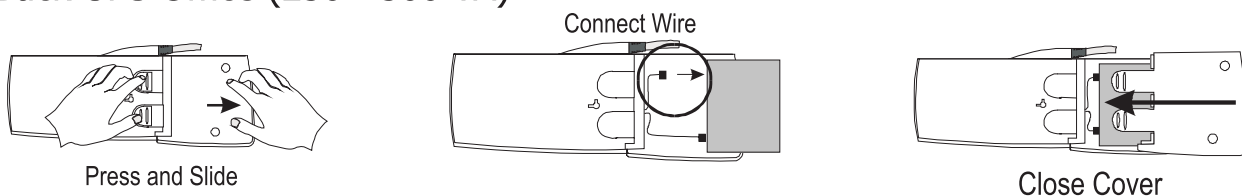

Battery Cartridge Replacement

Back-UPS or BK (200 - 500 VA) and
Back-UPS Pro, BK Pro or SU (280 - 420 VA)

Back-UPS Pro USB (350, 500, and 650 VA)

Back-UPS (1000 and 1400 VA)

Smart-UPS (450 - 1500 VA) and
Smart-UPS XLBP

Back-UPS Office (250 - 500 VA)

Back-UPS ES 350 and ES 500 and ES 550

remove screw

slide cover off

disconnect wires, replace with new battery and reconnect wires.

Close cover and
reinstall screw

Back-UPS ES 500