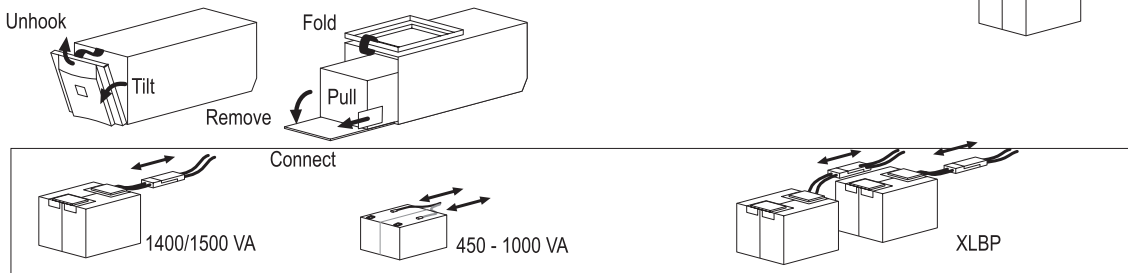

Battery Cartridge Replacement

Back-UPS or BK (200 - 500 VA) and
Back-UPS Pro, BK Pro or SU (280 - 420 VA)

Back-UPS Pro USB (350, 500, and 650 VA)

Back-UPS (1000 and 1400 VA)

Smart-UPS (450 - 1500 VA) and
Smart-UPS XLBP

Back-UPS Office (250 - 500 VA)

Back-UPS ES 350 and ES 500 and ES 550

remove screw

slide cover off

disconnect wires, replace with new battery and reconnect wires.

Close cover and
reinstall screw

Back-UPS ES 500