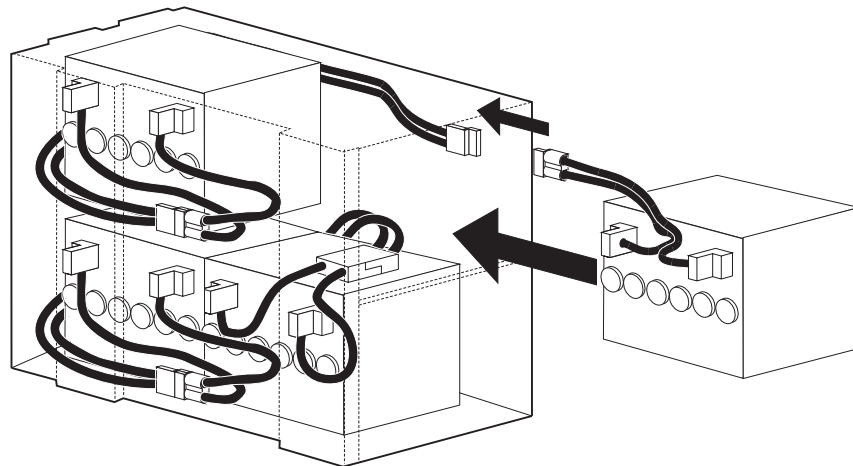

Smart-UPS Rackmount XL Battery Packs

Smart-UPS (2200 and 3000 VA)

UXBP (24, 48, 48M)

SmartCell XR

Dispose

Back-UPS BR1000-CH

1 PRESS RELEASE TABS AND SLIDE OFF BATTERY DOOR.

3 REPLACE THE NEW BATTERY AND CONNECT THE WIRES.

2 DISCONNECT THE BATTERY WIRES.

4 CLOSE THE BATTERY DOOR.

Back-UPS BX900R/BX1200R/DL1000VNT BR1100CI/BR1100CI-RS/BR1100CI-AS/BR1100CI-IN BX1300LCD/BX1500LCD/BN1250LCD

1 PRESS RELEASE TABS AND SLIDE OFF BATTERY DOOR.