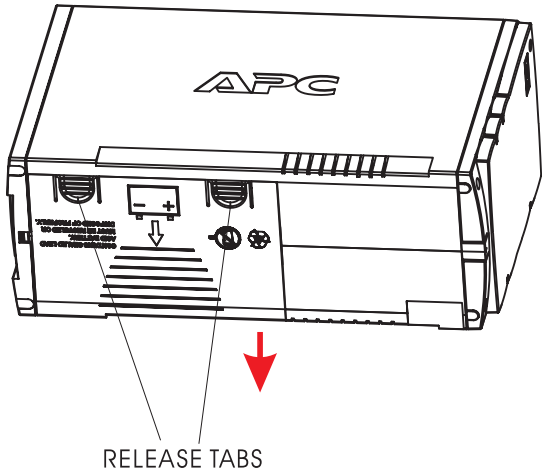

Smart-UPS Rackmount XL Battery Packs

Smart-UPS (2200 and 3000 VA)

UXBP (24, 48, 48M)

SmartCell XR

Dispose

Back-UPS BR1000-CH

1 PRESS RELEASE TABS AND SLIDE OFF BATTERY DOOR.

3 REPLACE THE NEW BATTERY AND CONNECT THE WIRES.

2 DISCONNECT THE BATTERY WIRES.

4 CLOSE THE BATTERY DOOR.

Back-UPS BX900R/BX1200R/DL1000VNT BR1100CI/BR1100CI-RS/BR1100CI-AS/BR1100CI-IN BX1300LCD/BX1500LCD/BN1250LCD

1 PRESS RELEASE TABS AND SLIDE OFF BATTERY DOOR.