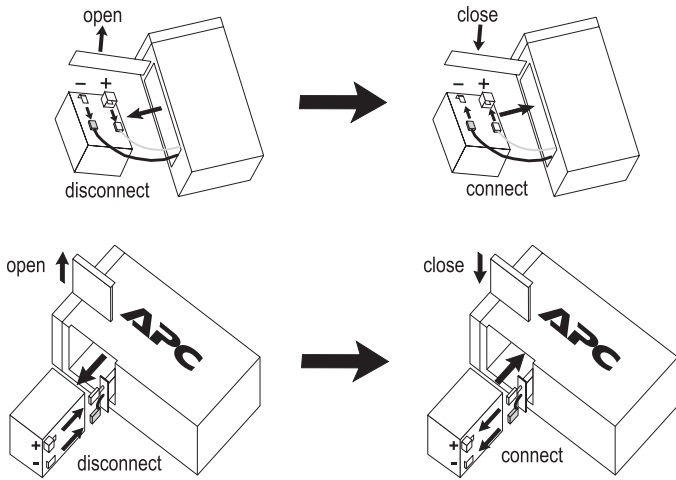

Battery Cartridge Replacement

Back-UPS or BK (200 - 500 VA) and
Back-UPS Pro, BK Pro or SU (280 - 420 VA)

Back-UPS Pro USB (350, 500, and 650 VA)

Back-UPS (1000 and 1400 VA)

Smart-UPS (450 - 1500 VA) and
Smart-UPS XLBP

Back-UPS Office (250 - 500 VA)

Back-UPS ES 350 and ES 500 and ES 550

remove screw

slide cover off

disconnect wires, replace with new battery and reconnect wires.

Close cover and
reinstall screw

Back-UPS ES 500