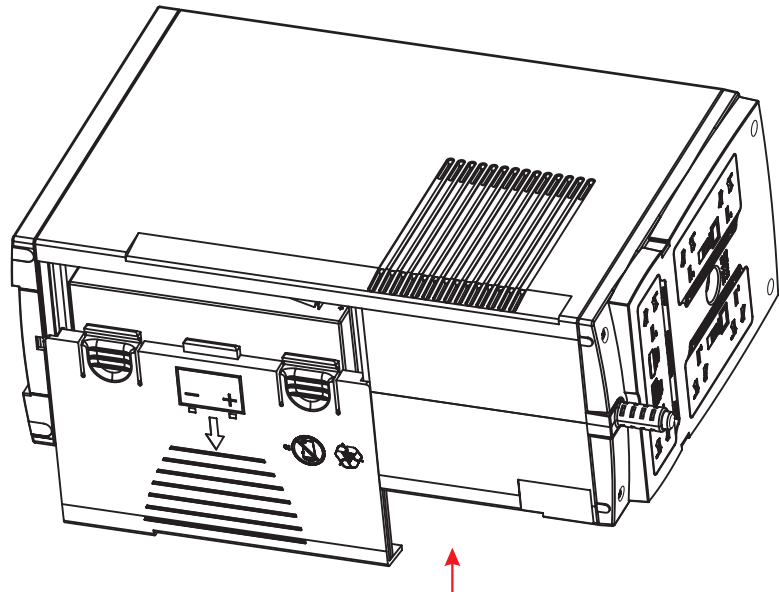

4 CLOSE THE BATTERY DOOR.