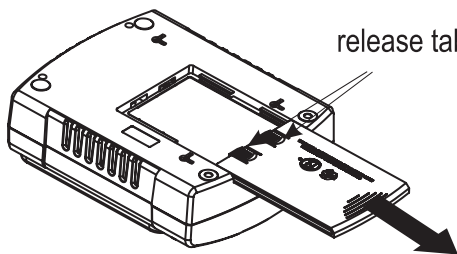

Back-UPS ES 350

Back-UPS ES 725

press release tabs and slide off cover

disconnect wires, replace with new battery
and reconnect wires.

close cover

release tabs

Back-UPS 120V ES 350/450/550 and 220V ES 400/550/700

press release tabs and slide off cover

disconnect wires, replace with new battery
and reconnect wires.

close cover

release tabs

Smart-UPS Rackmount (all 5.25" tall models)

MODELS 700-1400

MODELS 2200-3000

Smart-UPS Rackmount (all 8.75" tall models)