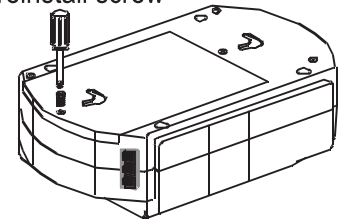

Back-UPS Office (250 - 500 VA)

Back-UPS ES 350 and ES 500 and ES 550

remove screw

slide cover off

disconnect wires, replace with new battery and reconnect wires.

Close cover and
reinstall screw

Back-UPS ES 500

Back-UPS ES 350

Back-UPS ES 725

press release tabs and slide off cover

disconnect wires, replace with new battery
and reconnect wires.

close cover

release tabs

Back-UPS 120V ES 350/450/550 and 220V ES 400/550/700