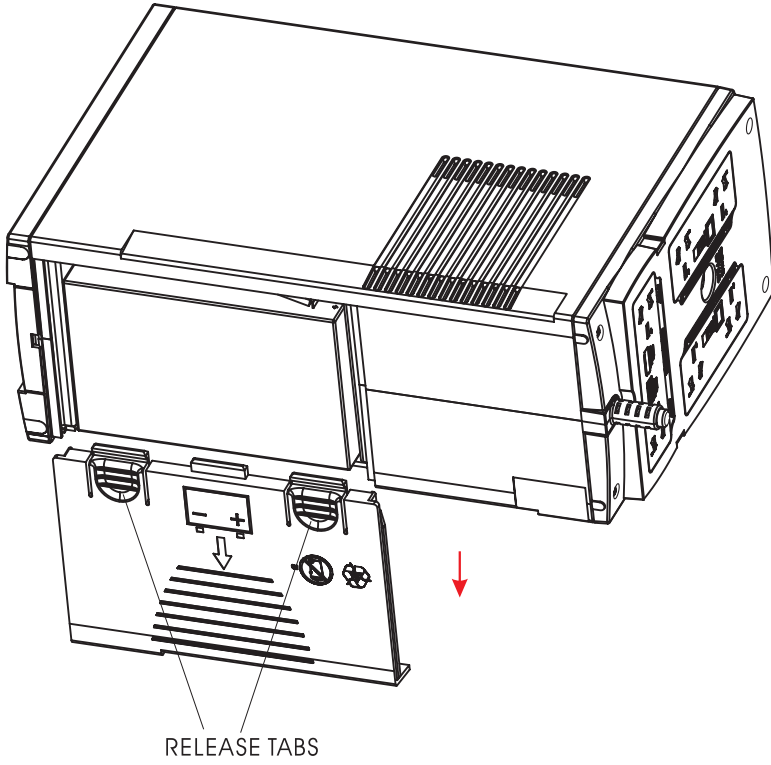

Smart-UPS Rackmount XL Battery Packs

Smart-UPS (2200 and 3000 VA)

UXBP (24, 48, 48M)

SmartCell XR

Dispose

Back-UPS BR1000-CH

1 PRESS RELEASE TABS AND SLIDE OFF BATTERY DOOR.

3 REPLACE THE NEW BATTERY AND CONNECT THE WIRES.

2 DISCONNECT THE BATTERY WIRES.

4 CLOSE THE BATTERY DOOR.

Back-UPS BX900R/BX1200R/DL1000VNT BR1100CI/BR1100CI-RS/BR1100CI-AS/BR1100CI-IN BX1300LCD/BX1500LCD/BN1250LCD

1 PRESS RELEASE TABS AND SLIDE OFF BATTERY DOOR.