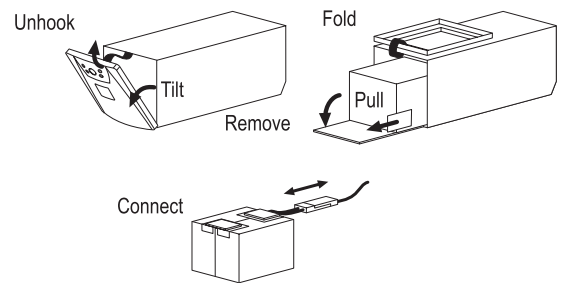

Battery Cartridge Replacement

Back-UPS or BK (200 - 500 VA) and
Back-UPS Pro, BK Pro or SU (280 - 420 VA)

Back-UPS Pro USB (350, 500, and 650 VA)

Back-UPS (1000 and 1400 VA)

Smart-UPS (450 - 1500 VA) and
Smart-UPS XLBP

Back-UPS Office (250 - 500 VA)

Back-UPS ES 350 and ES 500 and ES 550

remove screw

slide cover off

disconnect wires, replace with new battery and reconnect wires.

Close cover and
reinstall screw

Back-UPS ES 500