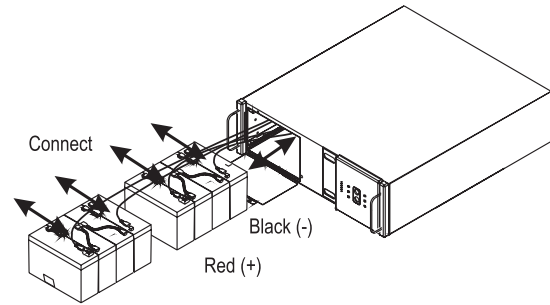

press release tabs and slide off cover

disconnect wires, replace with new battery
and reconnect wires.

close cover

release tabs

Smart-UPS Rackmount (all 5.25" tall models)

MODELS 700-1400

MODELS 2200-3000

Smart-UPS Rackmount (all 8.75" tall models)

Smart-UPS Rackmount XL Battery Packs

Smart-UPS (2200 and 3000 VA)

UXBP (24, 48, 48M)

SmartCell XR

Dispose

Back-UPS BR1000-CH

1 PRESS RELEASE TABS AND SLIDE OFF BATTERY DOOR.

3 REPLACE THE NEW BATTERY AND CONNECT THE WIRES.