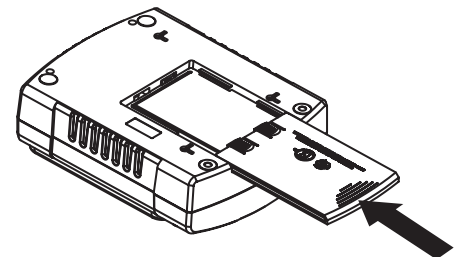

Back-UPS Office (250 - 500 VA)

Back-UPS ES 350 and ES 500 and ES 550

remove screw

slide cover off

disconnect wires, replace with new battery and reconnect wires.

Close cover and
reinstall screw

Back-UPS ES 500

Back-UPS ES 350

Back-UPS ES 725

press release tabs and slide off cover

disconnect wires, replace with new battery
and reconnect wires.

close cover

release tabs

Back-UPS 120V ES 350/450/550 and 220V ES 400/550/700

press release tabs and slide off cover

disconnect wires, replace with new battery
and reconnect wires.

close cover

release tabs

Smart-UPS Rackmount (all 5.25" tall models)

MODELS 700-1400

MODELS 2200-3000

Smart-UPS Rackmount (all 8.75" tall models)