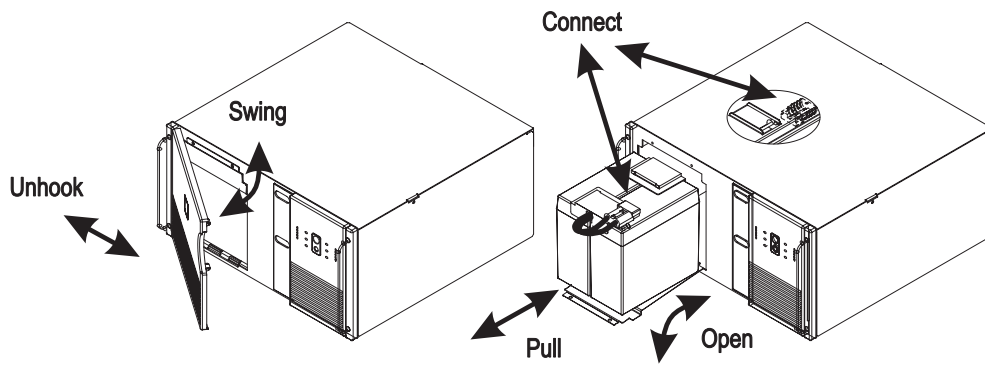

press release tabs and slide off cover

disconnect wires, replace with new battery
and reconnect wires.

close cover

release tabs

Smart-UPS Rackmount (all 5.25" tall models)

MODELS 700-1400

MODELS 2200-3000

Smart-UPS Rackmount (all 8.75" tall models)

Smart-UPS Rackmount XL Battery Packs

Smart-UPS (2200 and 3000 VA)

UXBP (24, 48, 48M)

SmartCell XR

Dispose

Back-UPS BR1000-CH

1 PRESS RELEASE TABS AND SLIDE OFF BATTERY DOOR.

3 REPLACE THE NEW BATTERY AND CONNECT THE WIRES.