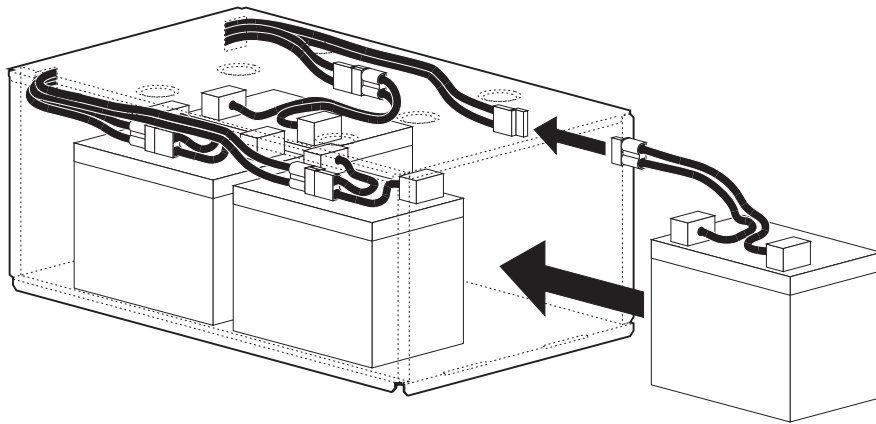

press release tabs and slide off cover

disconnect wires, replace with new battery
and reconnect wires.

close cover

release tabs

Smart-UPS Rackmount (all 5.25" tall models)

MODELS 700-1400

MODELS 2200-3000

Smart-UPS Rackmount (all 8.75" tall models)

Smart-UPS Rackmount XL Battery Packs

Smart-UPS (2200 and 3000 VA)

UXBP (24, 48, 48M)

SmartCell XR

Dispose

Back-UPS BR1000-CH

1 PRESS RELEASE TABS AND SLIDE OFF BATTERY DOOR.

3 REPLACE THE NEW BATTERY AND CONNECT THE WIRES.