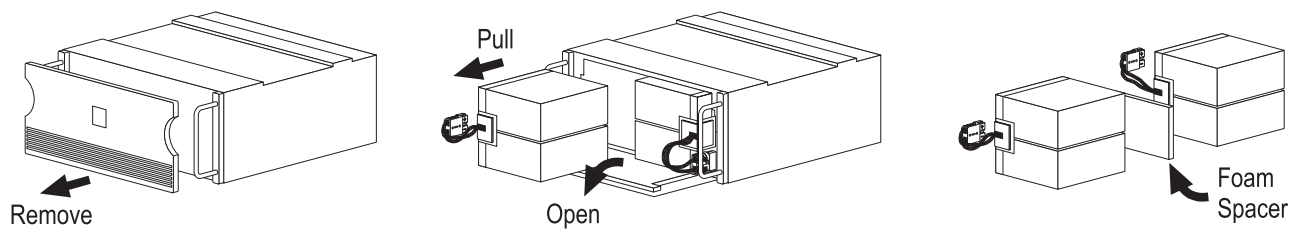

press release tabs and slide off cover

disconnect wires, replace with new battery
and reconnect wires.

close cover

release tabs

Smart-UPS Rackmount (all 5.25" tall models)

MODELS 700-1400

MODELS 2200-3000

Smart-UPS Rackmount (all 8.75" tall models)

Smart-UPS Rackmount XL Battery Packs

Smart-UPS (2200 and 3000 VA)

UXBP (24, 48, 48M)

SmartCell XR

Dispose

Back-UPS BR1000-CH

1 PRESS RELEASE TABS AND SLIDE OFF BATTERY DOOR.

3 REPLACE THE NEW BATTERY AND CONNECT THE WIRES.