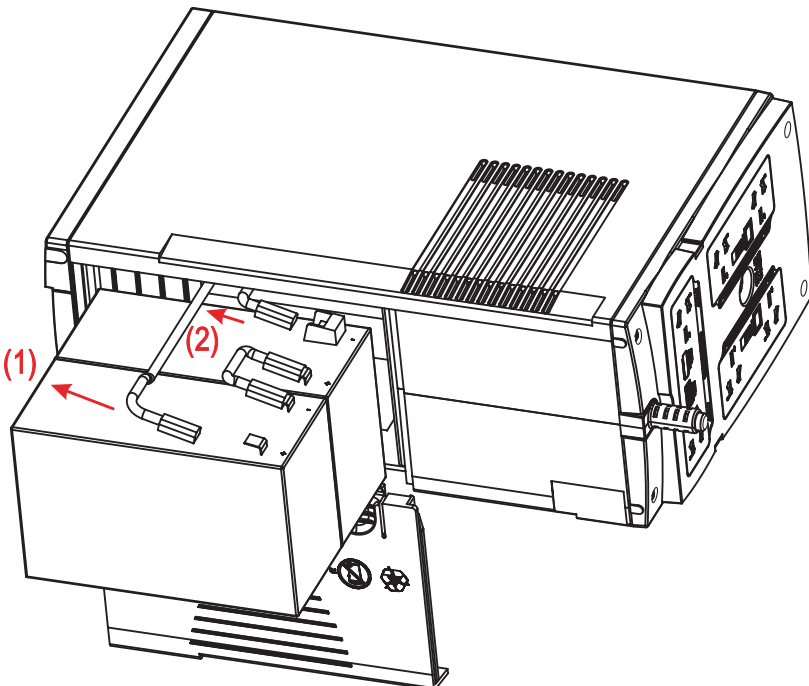

2 DISCONNECT THE BATTERY WIRES.