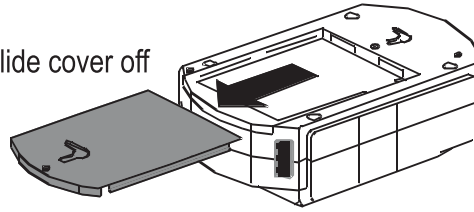

Battery Cartridge Replacement

Back-UPS or BK (200 - 500 VA) and
Back-UPS Pro, BK Pro or SU (280 - 420 VA)

Back-UPS Pro USB (350, 500, and 650 VA)

Back-UPS (1000 and 1400 VA)

Smart-UPS (450 - 1500 VA) and
Smart-UPS XLBP

Back-UPS Office (250 - 500 VA)

Back-UPS ES 350 and ES 500 and ES 550

remove screw

slide cover off

disconnect wires, replace with new battery and reconnect wires.

Close cover and
reinstall screw

Back-UPS ES 500