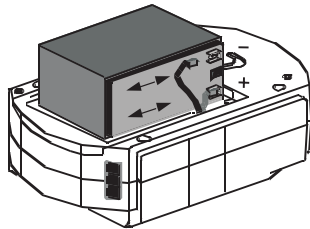

Battery Cartridge Replacement

Back-UPS or BK (200 - 500 VA) and
Back-UPS Pro, BK Pro or SU (280 - 420 VA)

Back-UPS Pro USB (350, 500, and 650 VA)

Back-UPS (1000 and 1400 VA)

Smart-UPS (450 - 1500 VA) and
Smart-UPS XLBP

Back-UPS Office (250 - 500 VA)

Back-UPS ES 350 and ES 500 and ES 550

remove screw

slide cover off

disconnect wires, replace with new battery and reconnect wires.

Close cover and
reinstall screw

Back-UPS ES 500

Back-UPS ES 350

Back-UPS ES 725

press release tabs and slide off cover

disconnect wires, replace with new battery
and reconnect wires.

close cover

release tabs

Back-UPS 120V ES 350/450/550 and 220V ES 400/550/700