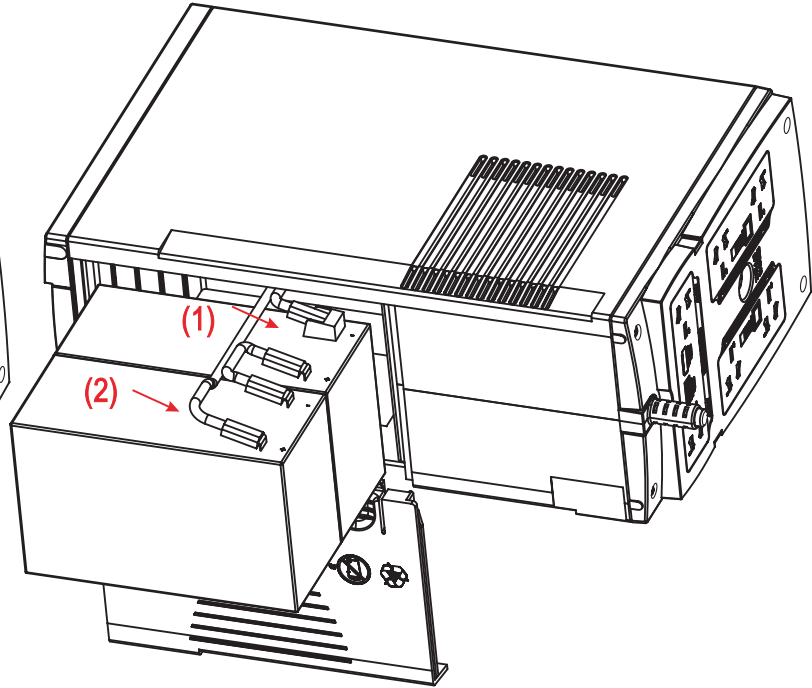

Smart-UPS Rackmount XL Battery Packs

Smart-UPS (2200 and 3000 VA)

UXBP (24, 48, 48M)

SmartCell XR

Dispose

Back-UPS BR1000-CH

1 PRESS RELEASE TABS AND SLIDE OFF BATTERY DOOR.

3 REPLACE THE NEW BATTERY AND CONNECT THE WIRES.