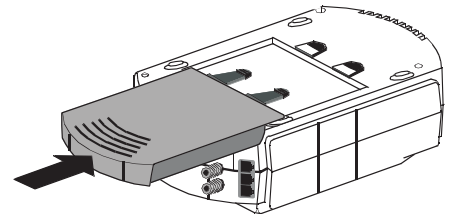

Back-UPS Office (250 - 500 VA)

Back-UPS ES 350 and ES 500 and ES 550

remove screw

slide cover off

disconnect wires, replace with new battery and reconnect wires.

Close cover and
reinstall screw

Back-UPS ES 500

Back-UPS ES 350

Back-UPS ES 725

press release tabs and slide off cover

disconnect wires, replace with new battery
and reconnect wires.

close cover

release tabs

Back-UPS 120V ES 350/450/550 and 220V ES 400/550/700

press release tabs and slide off cover

disconnect wires, replace with new battery
and reconnect wires.

close cover

release tabs

Smart-UPS Rackmount (all 5.25" tall models)

MODELS 700-1400

MODELS 2200-3000

Smart-UPS Rackmount (all 8.75" tall models)

Smart-UPS Rackmount XL Battery Packs

Smart-UPS (2200 and 3000 VA)

UXBP (24, 48, 48M)

SmartCell XR

Dispose

Back-UPS BR1000-CH

1 PRESS RELEASE TABS AND SLIDE OFF BATTERY DOOR.

3 REPLACE THE NEW BATTERY AND CONNECT THE WIRES.