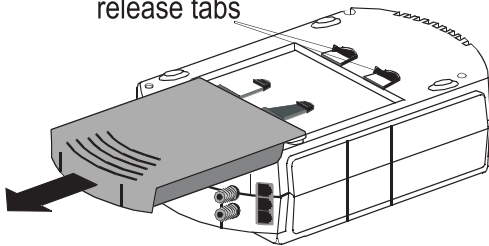

Back-UPS Office (250 - 500 VA)

Back-UPS ES 350 and ES 500 and ES 550

remove screw

slide cover off

disconnect wires, replace with new battery and reconnect wires.

Close cover and
reinstall screw

Back-UPS ES 500

Back-UPS ES 350

Back-UPS ES 725

press release tabs and slide off cover

disconnect wires, replace with new battery
and reconnect wires.

close cover

release tabs

Back-UPS 120V ES 350/450/550 and 220V ES 400/550/700

press release tabs and slide off cover

disconnect wires, replace with new battery
and reconnect wires.

close cover

release tabs

Smart-UPS Rackmount (all 5.25" tall models)

MODELS 700-1400

MODELS 2200-3000

Smart-UPS Rackmount (all 8.75" tall models)