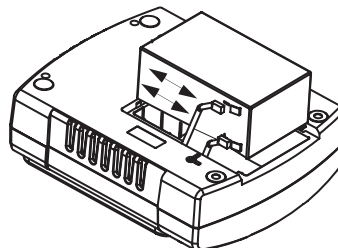

Back-UPS Office (250 - 500 VA)

Back-UPS ES 350 and ES 500 and ES 550

remove screw

slide cover off

disconnect wires, replace with new battery and reconnect wires.

Close cover and
reinstall screw

Back-UPS ES 500

Back-UPS ES 350

Back-UPS ES 725

press release tabs and slide off cover

disconnect wires, replace with new battery
and reconnect wires.

close cover

release tabs

Back-UPS 120V ES 350/450/550 and 220V ES 400/550/700

press release tabs and slide off cover

disconnect wires, replace with new battery
and reconnect wires.

close cover

release tabs

Smart-UPS Rackmount (all 5.25" tall models)

MODELS 700-1400

MODELS 2200-3000

Smart-UPS Rackmount (all 8.75" tall models)