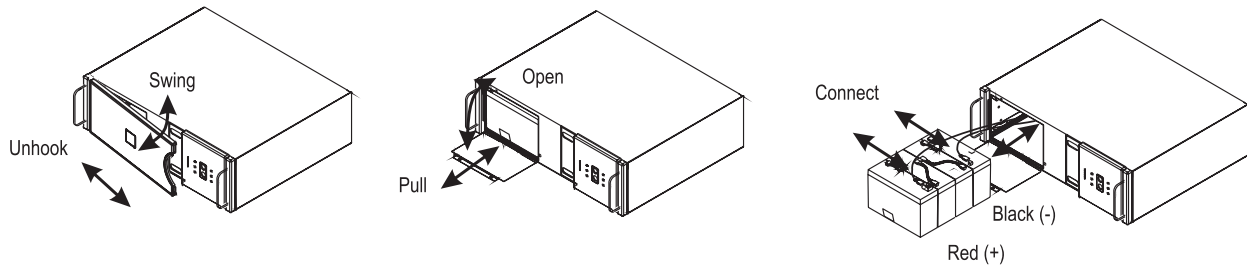

press release tabs and slide off cover

disconnect wires, replace with new battery
and reconnect wires.

close cover

release tabs

Smart-UPS Rackmount (all 5.25" tall models)

MODELS 700-1400

MODELS 2200-3000

Smart-UPS Rackmount (all 8.75" tall models)

Smart-UPS Rackmount XL Battery Packs

Smart-UPS (2200 and 3000 VA)

UXBP (24, 48, 48M)

SmartCell XR

Dispose

Back-UPS BR1000-CH

1 PRESS RELEASE TABS AND SLIDE OFF BATTERY DOOR.

3 REPLACE THE NEW BATTERY AND CONNECT THE WIRES.