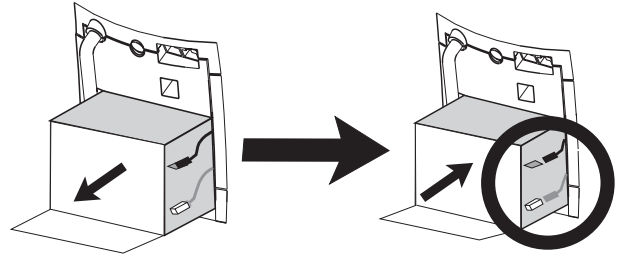

Battery Cartridge Replacement

Back-UPS or BK (200 - 500 VA) and
Back-UPS Pro, BK Pro or SU (280 - 420 VA)

Back-UPS Pro USB (350, 500, and 650 VA)

Back-UPS (1000 and 1400 VA)

Smart-UPS (450 - 1500 VA) and
Smart-UPS XLBP

Back-UPS Office (250 - 500 VA)

Back-UPS ES 350 and ES 500 and ES 550

remove screw

slide cover off

disconnect wires, replace with new battery and reconnect wires.

Close cover and
reinstall screw

Back-UPS ES 500