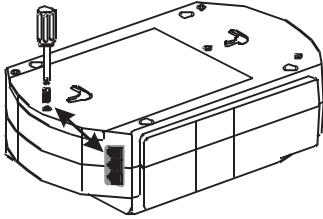

Battery Cartridge Replacement

Back-UPS or BK (200 - 500 VA) and
Back-UPS Pro, BK Pro or SU (280 - 420 VA)

Back-UPS Pro USB (350, 500, and 650 VA)

Back-UPS (1000 and 1400 VA)

Smart-UPS (450 - 1500 VA) and
Smart-UPS XLBP

Back-UPS Office (250 - 500 VA)

Back-UPS ES 350 and ES 500 and ES 550

remove screw

slide cover off

disconnect wires, replace with new battery and reconnect wires.

Close cover and
reinstall screw

Back-UPS ES 500