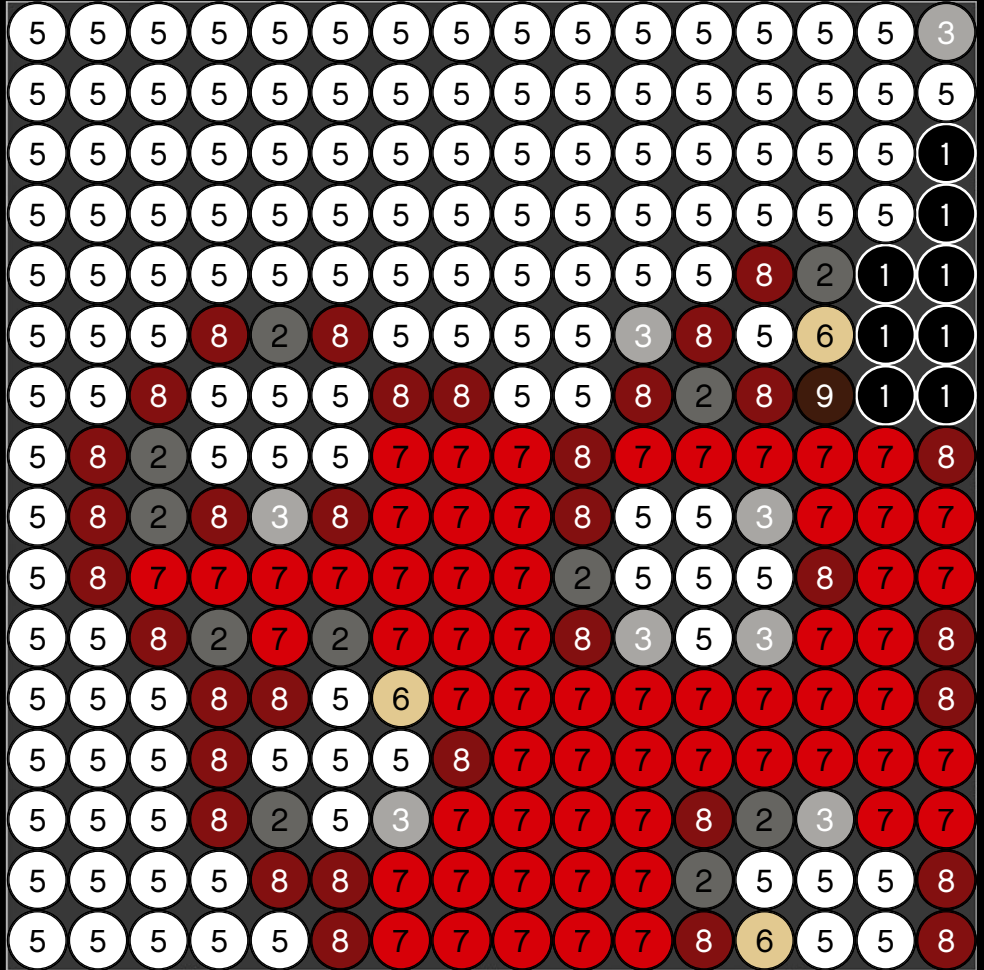

[LEGO.com/brickseparator](https://www.lego.com/brickseparator)

A

B

Legend for the 15-puzzle tiles:

- White tile with number 1
- Light gray tile with number 2
- Medium gray tile with number 3
- Dark blue tile with number 4
- White tile with number 5
- Yellow tile with number 6
- Red tile with number 7
- Dark red tile with number 8
- Brown tile with number 9

A

B

1

2

3

4

5

6