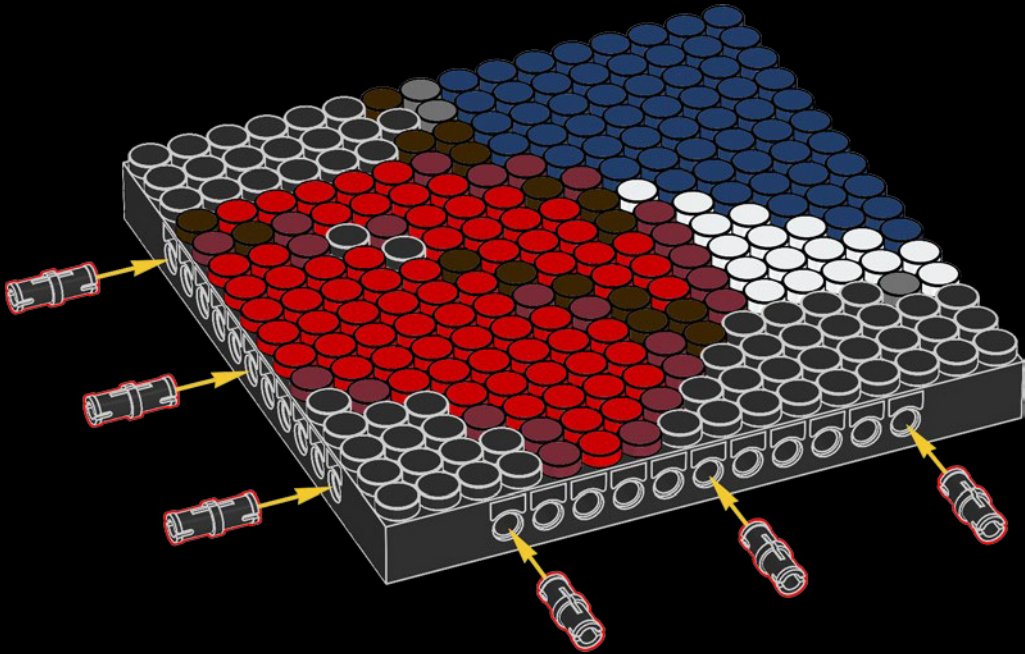

[LEGO.com/brickseparator](https://www.lego.com/brickseparator)

A

B

Legend for the 15-puzzle tiles:

- White tile with number 1
- Light gray tile with number 2
- Medium gray tile with number 3
- Dark blue tile with number 4
- White tile with number 5
- Yellow tile with number 6
- Red tile with number 7
- Dark red tile with number 8
- Brown tile with number 9