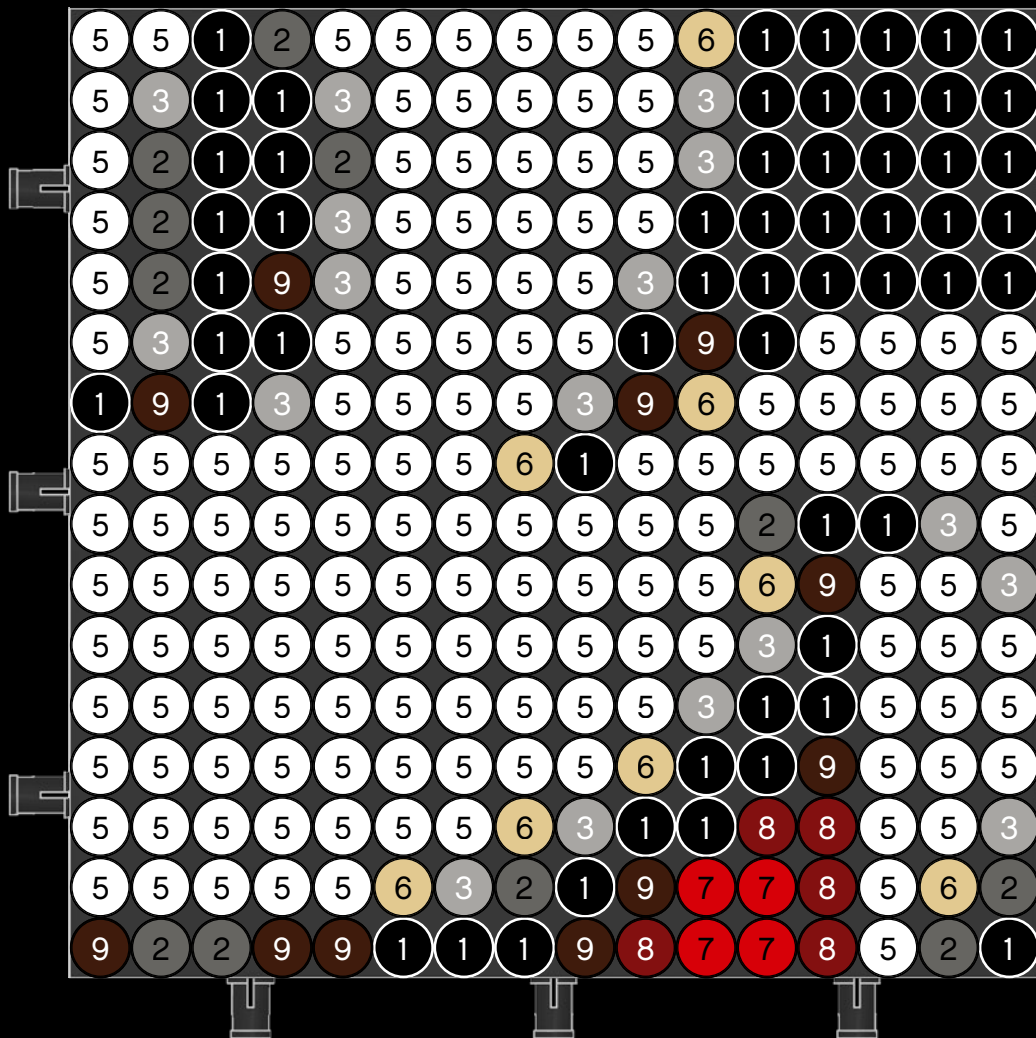

[LEGO.com/brickseparator](https://www.lego.com/brickseparator)

A

B

Legend for the 15-puzzle tiles:

- White tile with number 1
- Light gray tile with number 2
- Medium gray tile with number 3
- Dark blue tile with number 4
- White tile with number 5
- Yellow tile with number 6
- Red tile with number 7
- Dark red tile with number 8
- Brown tile with number 9

A

B

1

2

3

4

5

6