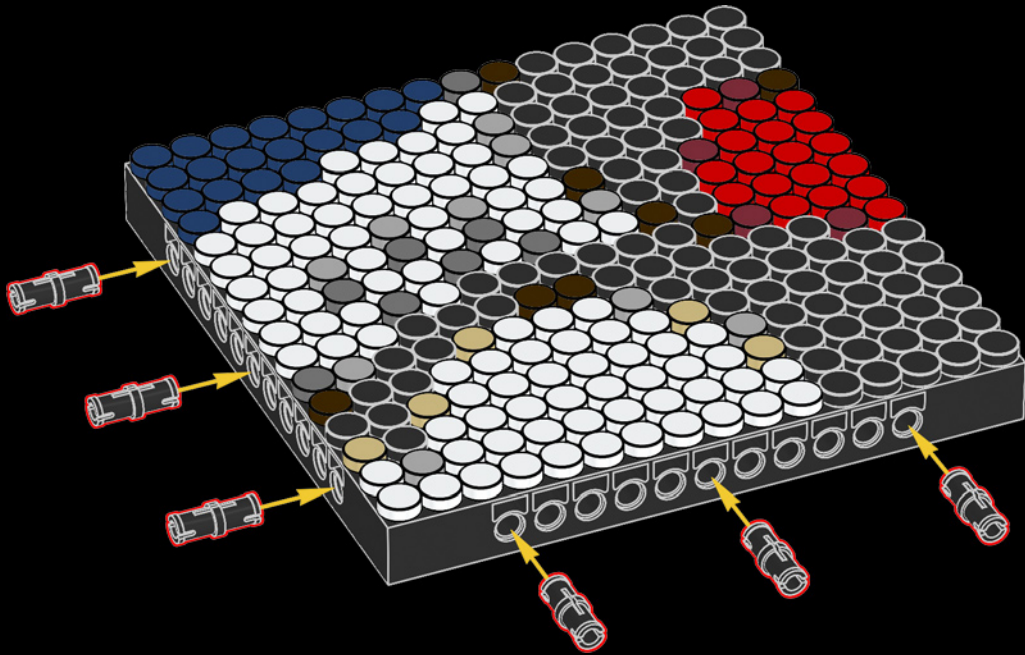

[LEGO.com/brickseparator](https://www.lego.com/brickseparator)

A

B

Legend for the 15-puzzle tiles:

- White tile with number 1
- Light gray tile with number 2
- Medium gray tile with number 3
- Dark blue tile with number 4
- White tile with number 5
- Yellow tile with number 6
- Red tile with number 7
- Dark red tile with number 8
- Brown tile with number 9