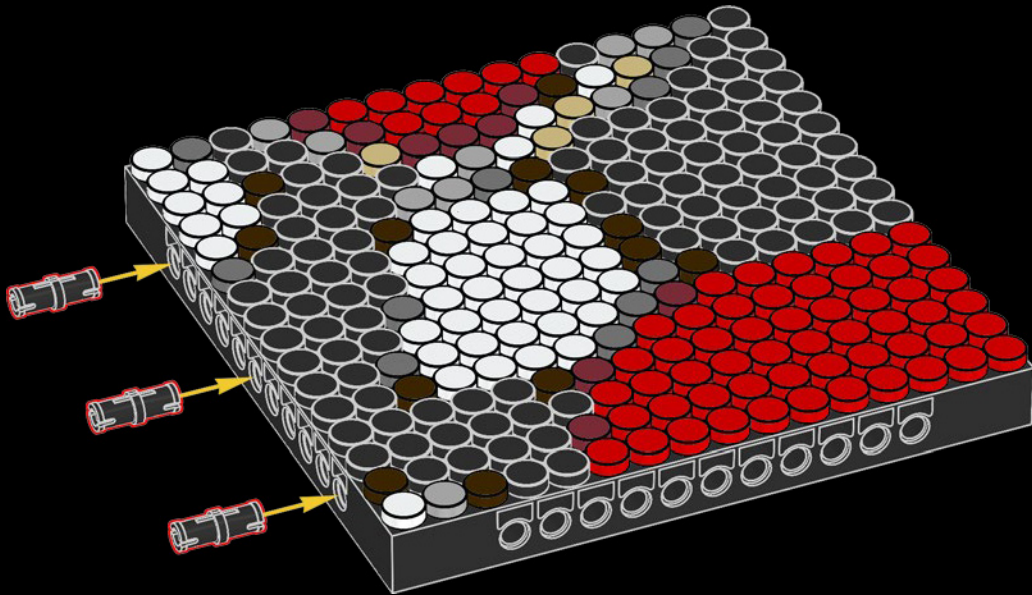

[LEGO.com/brickseparator](https://www.lego.com/brickseparator)

A

B

Legend for the 15-puzzle tiles:

- White tile with number 1
- Light gray tile with number 2
- Medium gray tile with number 3
- Dark blue tile with number 4
- White tile with number 5
- Yellow tile with number 6
- Red tile with number 7
- Dark red tile with number 8
- Brown tile with number 9