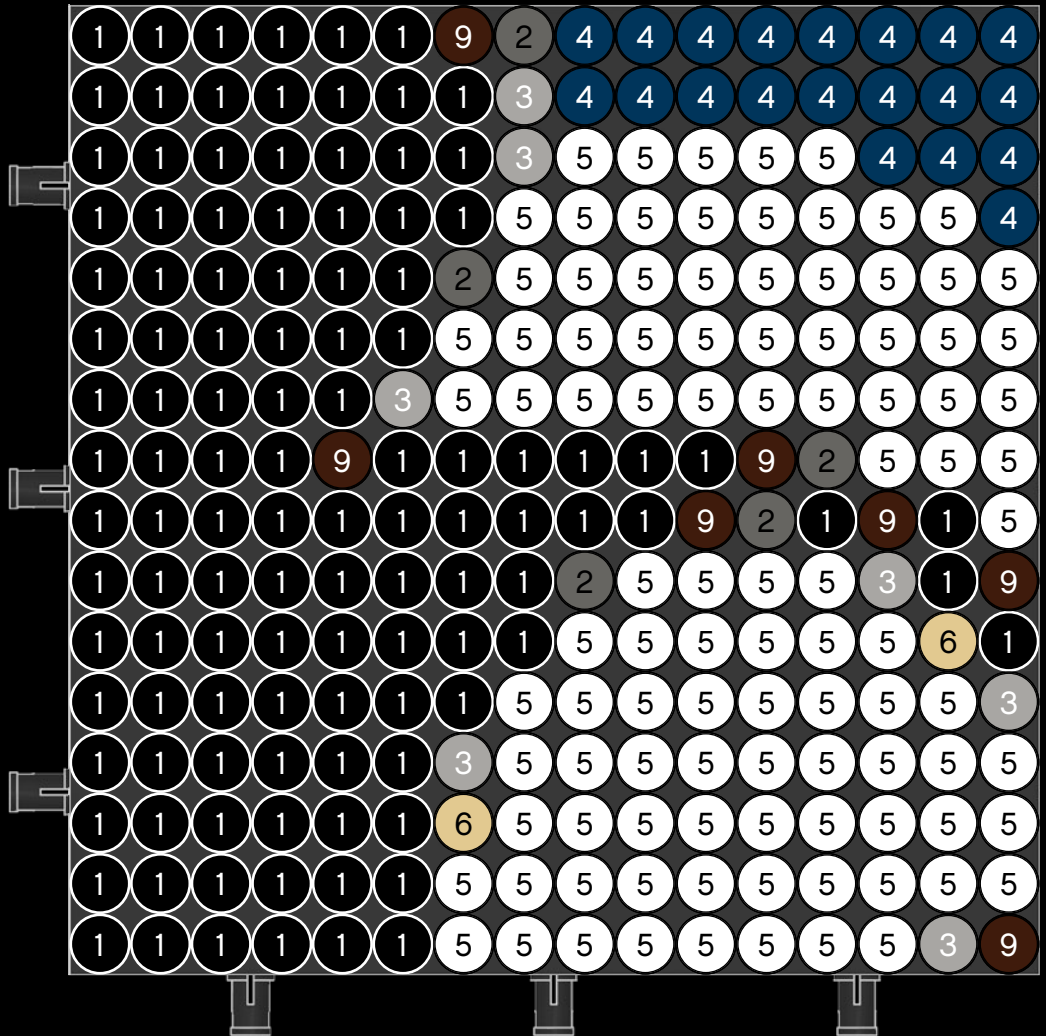

[LEGO.com/brickseparator](https://www.lego.com/brickseparator)

A

B

Legend for the 15-puzzle tiles:

- White tile with number 1
- Light gray tile with number 2
- Medium gray tile with number 3
- Dark blue tile with number 4
- White tile with number 5
- Yellow tile with number 6
- Red tile with number 7
- Dark red tile with number 8
- Brown tile with number 9

A

B

1

2

3

4

5

6