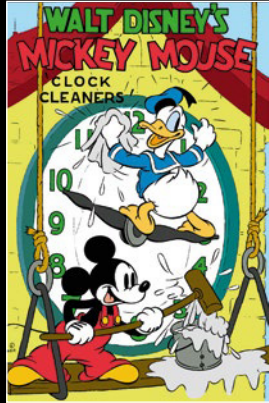

Cleaner
Nettoyeur
Limpiador