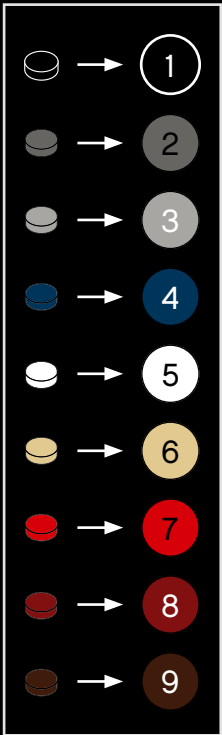

[LEGO.com/brickseparator](https://www.lego.com/brickseparator)

A

B

Legend for the 15-puzzle tiles:

- White tile with number 1
- Light gray tile with number 2
- Medium gray tile with number 3
- Dark blue tile with number 4
- White tile with number 5
- Yellow tile with number 6
- Red tile with number 7
- Dark red tile with number 8
- Brown tile with number 9

A

B

1

2

3

4

5

6