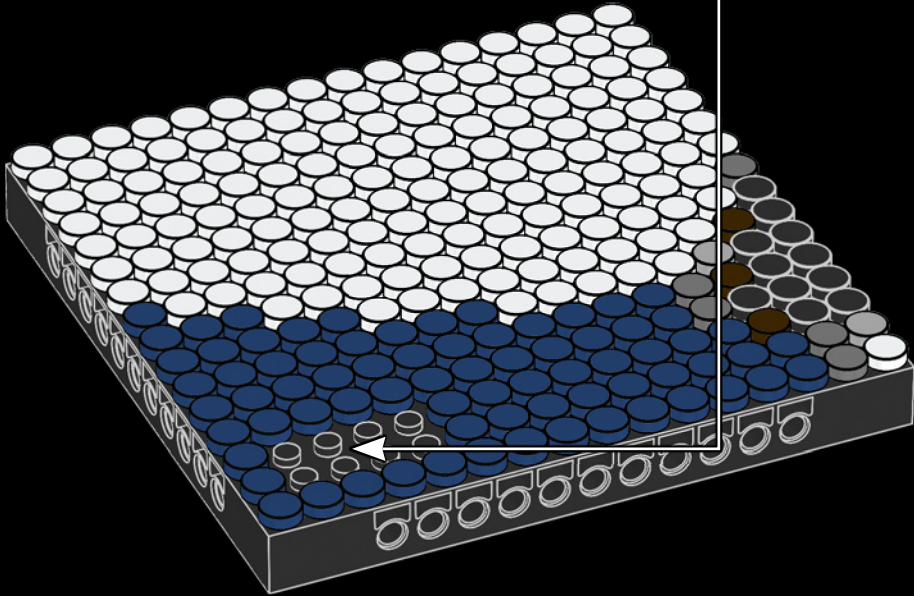

[LEGO.com/brickseparator](https://www.lego.com/brickseparator)

A

B

Legend for the 15-puzzle tiles:

- White tile with number 1
- Light gray tile with number 2
- Medium gray tile with number 3
- Dark blue tile with number 4
- White tile with number 5
- Yellow tile with number 6
- Red tile with number 7
- Dark red tile with number 8
- Brown tile with number 9