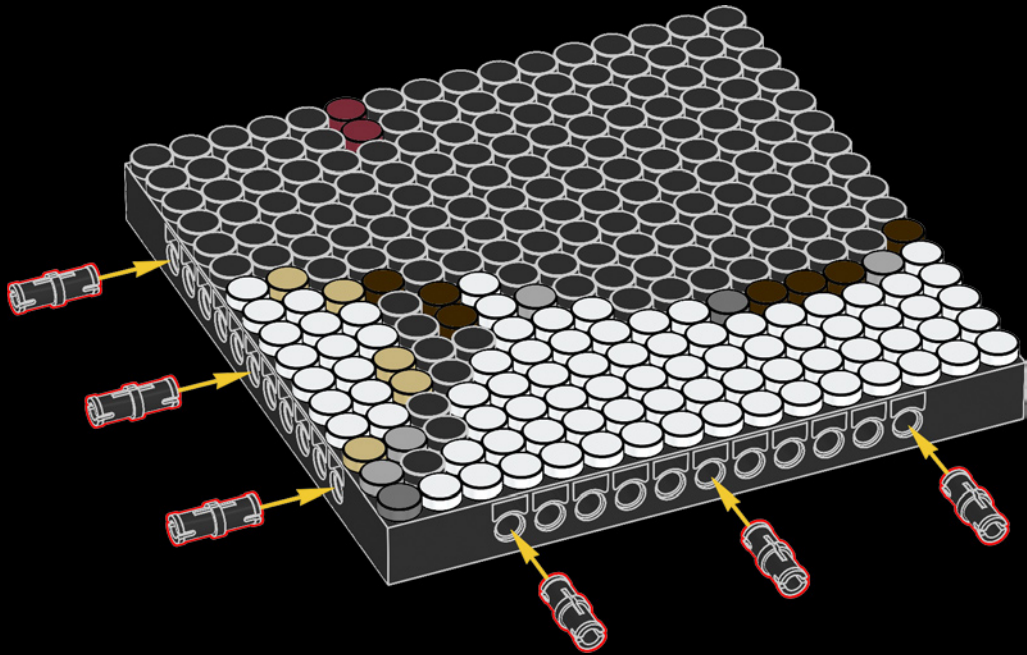

[LEGO.com/brickseparator](https://www.lego.com/brickseparator)

A

B

Legend for the 15-puzzle tiles:

- White tile with number 1
- Light gray tile with number 2
- Medium gray tile with number 3
- Dark blue tile with number 4
- White tile with number 5
- Yellow tile with number 6
- Red tile with number 7
- Dark red tile with number 8
- Brown tile with number 9