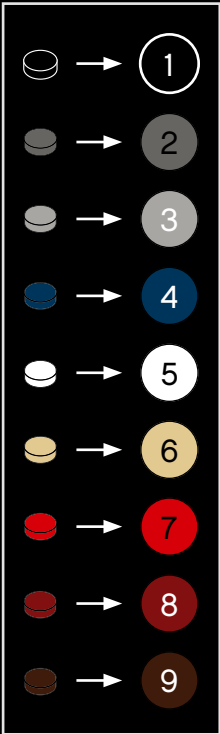

[LEGO.com/brickseparator](https://www.lego.com/brickseparator)

A

B

Legend for the 15-puzzle tiles:

- White tile with number 1
- Light gray tile with number 2
- Medium gray tile with number 3
- Dark blue tile with number 4
- White tile with number 5
- Yellow tile with number 6
- Red tile with number 7
- Dark red tile with number 8
- Brown tile with number 9

A

B

1

2

3

4

5

6