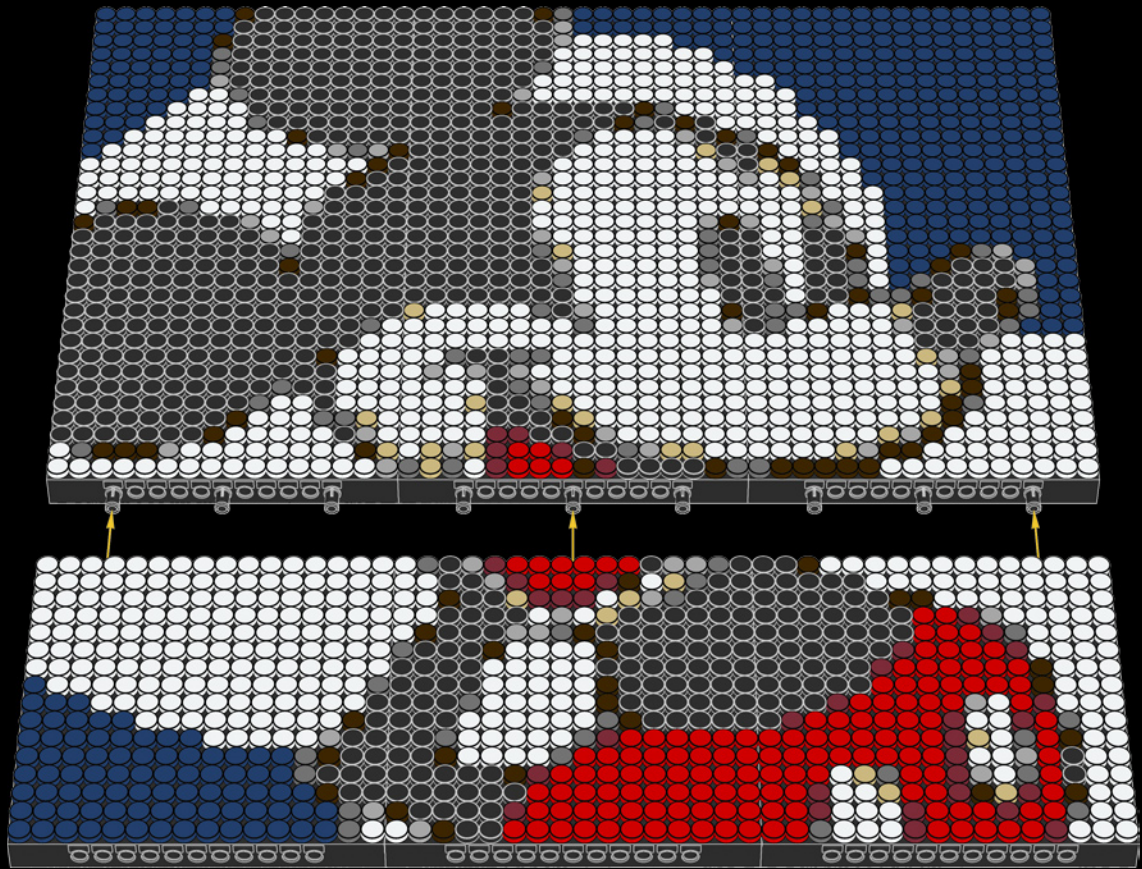

[LEGO.com/brickseparator](https://www.lego.com/brickseparator)

A

B

Legend for the 15-puzzle tiles:

- White tile with number 1
- Light gray tile with number 2
- Medium gray tile with number 3
- Dark blue tile with number 4
- White tile with number 5
- Yellow tile with number 6
- Red tile with number 7
- Dark red tile with number 8
- Brown tile with number 9