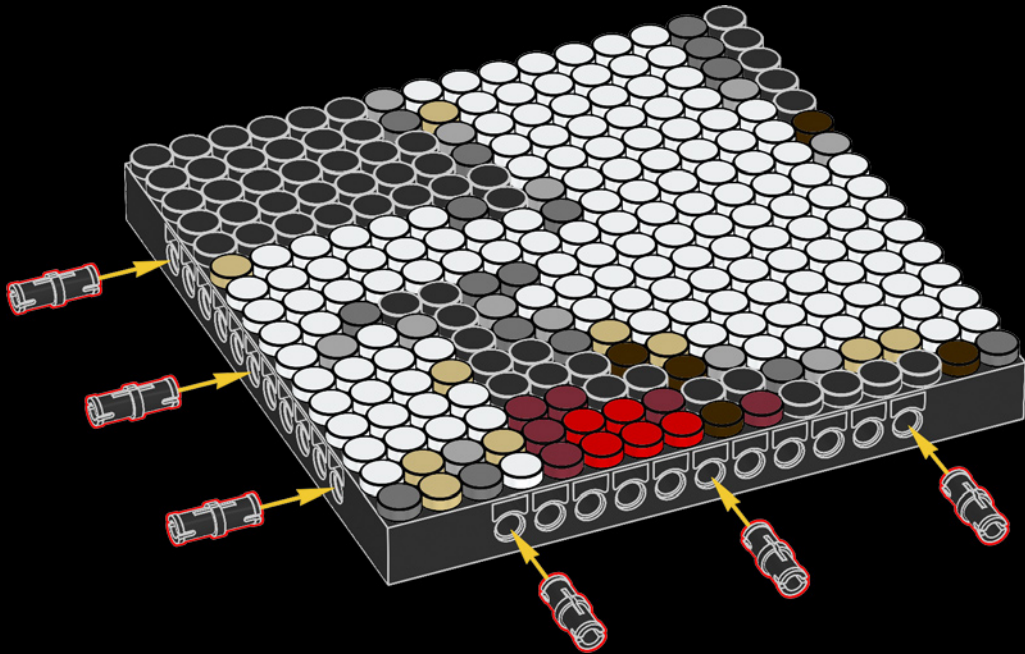

[LEGO.com/brickseparator](https://www.lego.com/brickseparator)

A

B

Legend for the 15-puzzle tiles:

- White tile with number 1
- Light gray tile with number 2
- Medium gray tile with number 3
- Dark blue tile with number 4
- White tile with number 5
- Yellow tile with number 6
- Red tile with number 7
- Dark red tile with number 8
- Brown tile with number 9