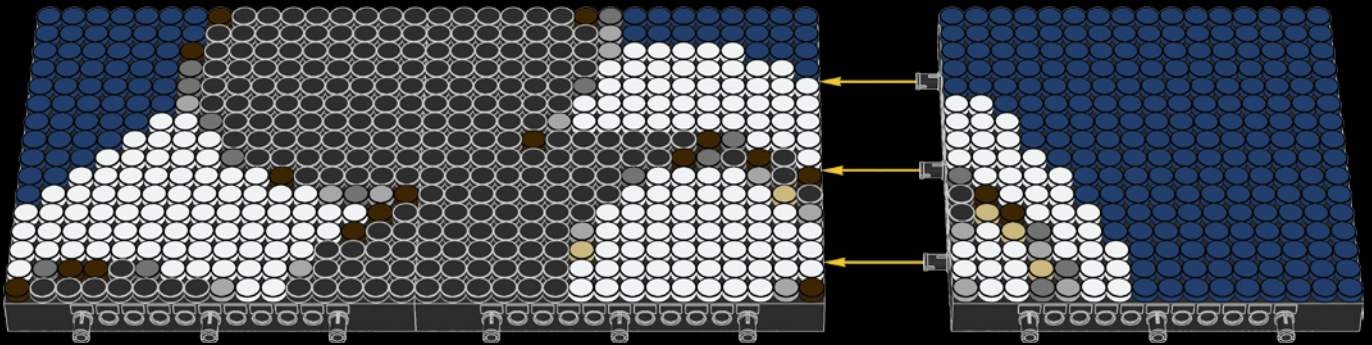

[LEGO.com/brickseparator](https://www.lego.com/brickseparator)

A

B

Legend for the 15-puzzle tiles:

- White tile with number 1
- Light gray tile with number 2
- Medium gray tile with number 3
- Dark blue tile with number 4
- White tile with number 5
- Yellow tile with number 6
- Red tile with number 7
- Dark red tile with number 8
- Brown tile with number 9