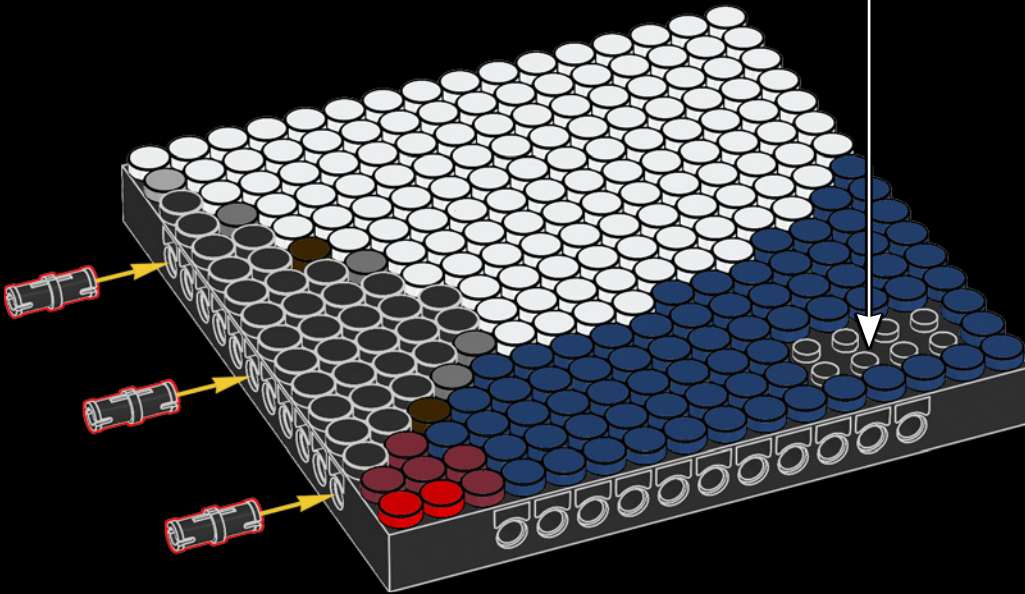

[LEGO.com/brickseparator](https://www.lego.com/brickseparator)

A

B

Legend for the 15-puzzle tiles:

- White tile with number 1
- Light gray tile with number 2
- Medium gray tile with number 3
- Dark blue tile with number 4
- White tile with number 5
- Yellow tile with number 6
- Red tile with number 7
- Dark red tile with number 8
- Brown tile with number 9