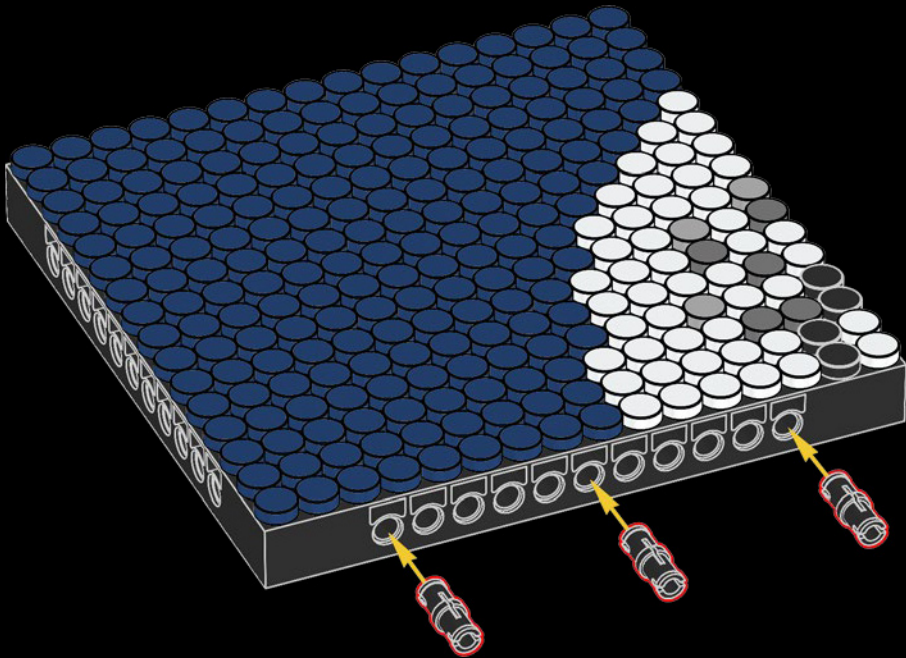

[LEGO.com/brickseparator](https://www.lego.com/brickseparator)

A

B

Legend for the 15-puzzle tiles:

- White tile with number 1
- Light gray tile with number 2
- Medium gray tile with number 3
- Dark blue tile with number 4
- White tile with number 5
- Yellow tile with number 6
- Red tile with number 7
- Dark red tile with number 8
- Brown tile with number 9