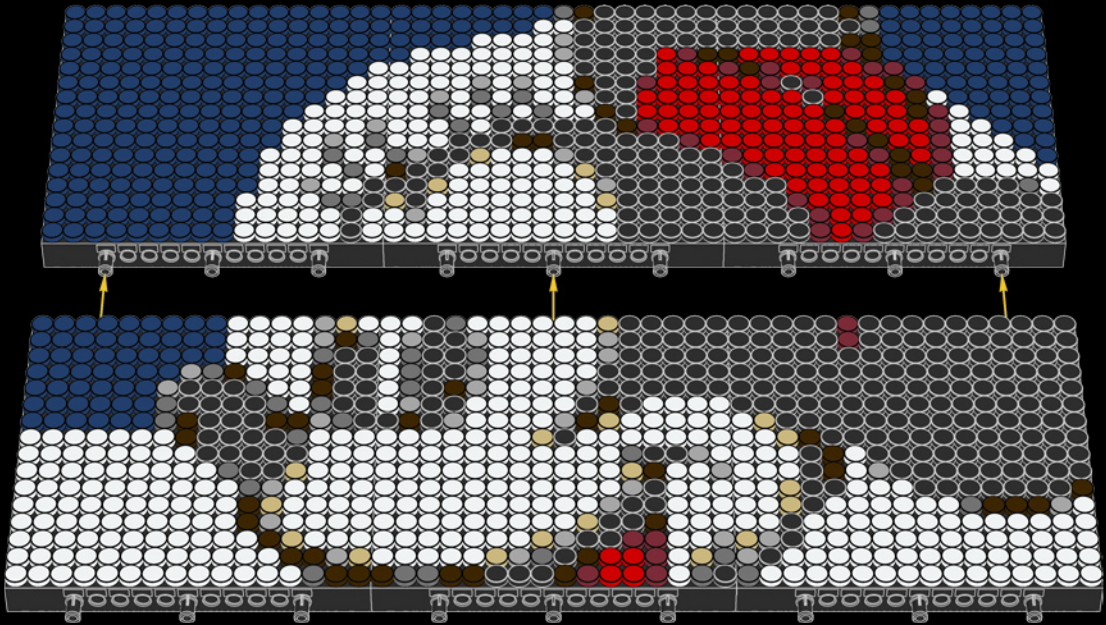

[LEGO.com/brickseparator](https://www.lego.com/brickseparator)

A

B

Legend for the 15-puzzle tiles:

- White tile with number 1
- Light gray tile with number 2
- Medium gray tile with number 3
- Dark blue tile with number 4
- White tile with number 5
- Yellow tile with number 6
- Red tile with number 7
- Dark red tile with number 8
- Brown tile with number 9