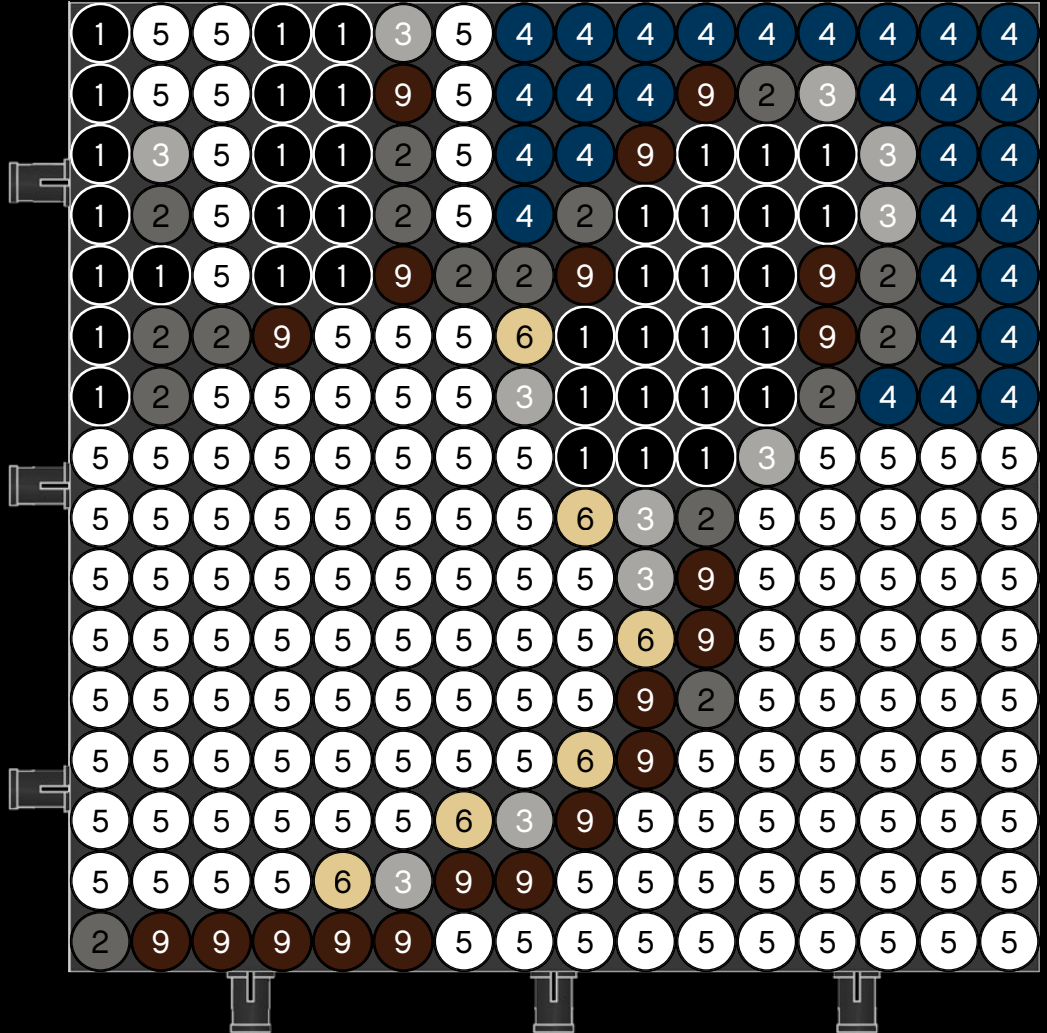

[LEGO.com/brickseparator](https://www.lego.com/brickseparator)

A

B

Legend for the 15-puzzle tiles:

- White tile with number 1
- Light gray tile with number 2
- Medium gray tile with number 3
- Dark blue tile with number 4
- White tile with number 5
- Yellow tile with number 6
- Red tile with number 7
- Dark red tile with number 8
- Brown tile with number 9

A

B

1

2

3

4

5

6