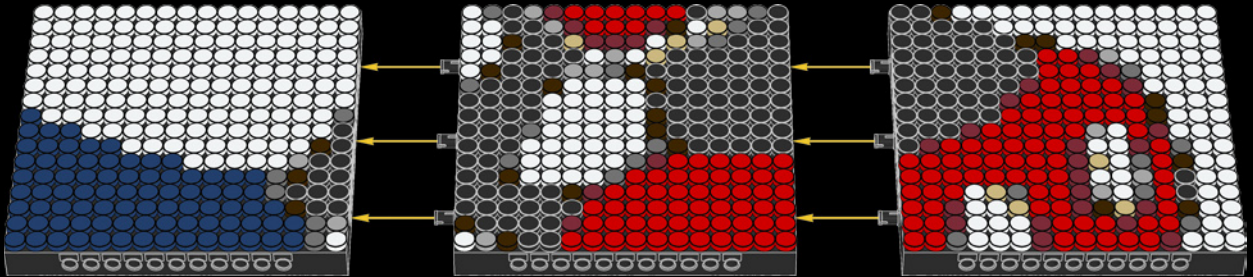

[LEGO.com/brickseparator](https://www.lego.com/brickseparator)

A

B

Legend for the 15-puzzle tiles:

- White tile with number 1
- Light gray tile with number 2
- Medium gray tile with number 3
- Dark blue tile with number 4
- White tile with number 5
- Yellow tile with number 6
- Red tile with number 7
- Dark red tile with number 8
- Brown tile with number 9