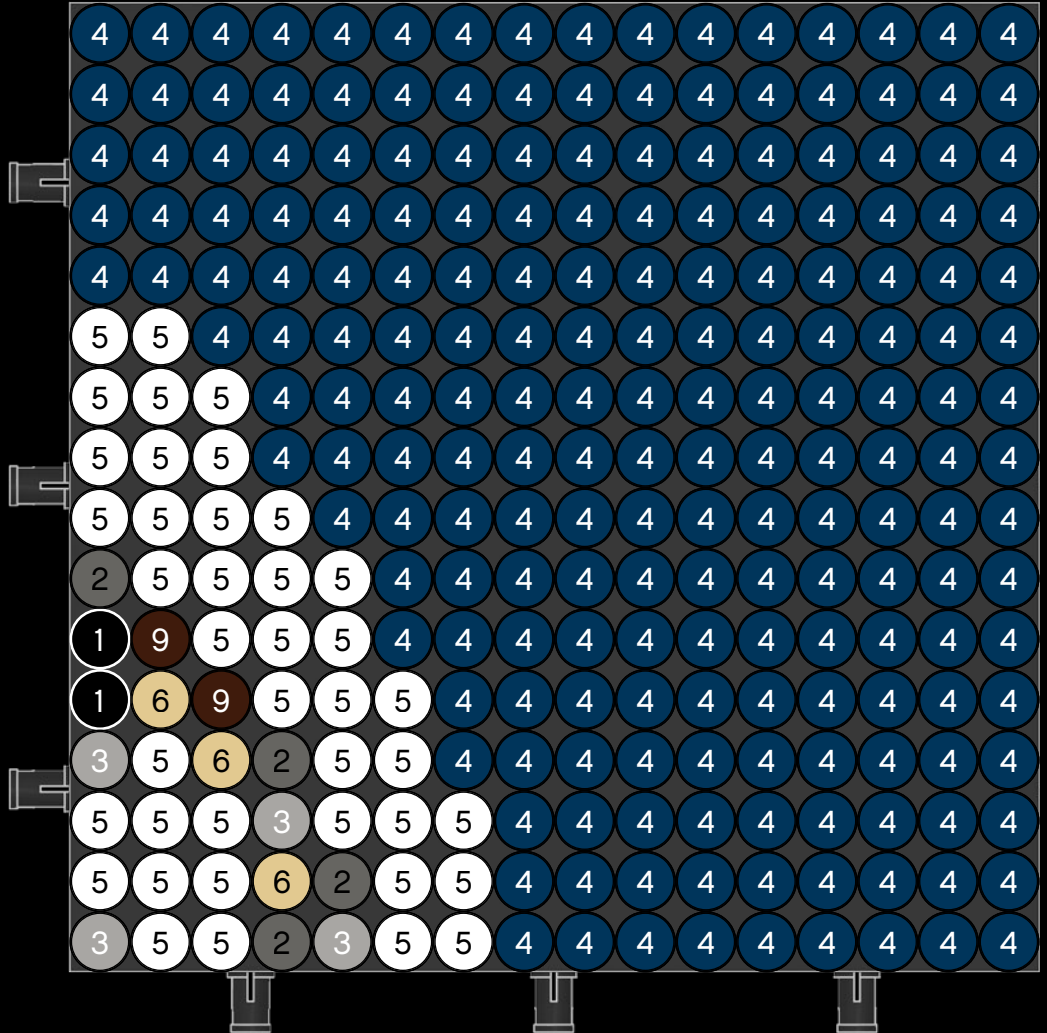

[LEGO.com/brickseparator](https://www.lego.com/brickseparator)

A

B

Legend for the 15-puzzle tiles:

- White tile with number 1
- Light gray tile with number 2
- Medium gray tile with number 3
- Dark blue tile with number 4
- White tile with number 5
- Yellow tile with number 6
- Red tile with number 7
- Dark red tile with number 8
- Brown tile with number 9

A

B

1

2

3

4

5

6