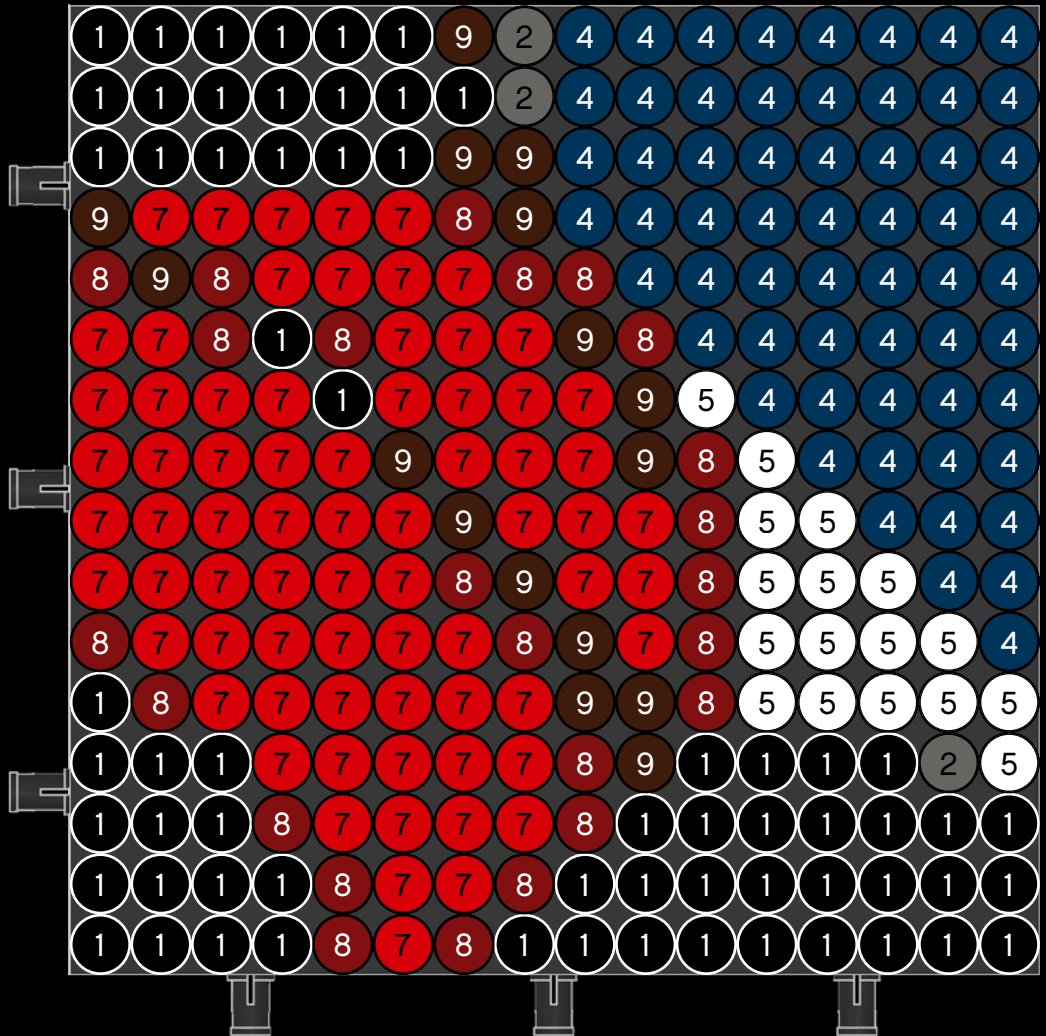

[LEGO.com/brickseparator](https://www.lego.com/brickseparator)

A

B

Legend for the 15-puzzle tiles:

- White tile with number 1
- Light gray tile with number 2
- Medium gray tile with number 3
- Dark blue tile with number 4
- White tile with number 5
- Yellow tile with number 6
- Red tile with number 7
- Dark red tile with number 8
- Brown tile with number 9

A

B

1

2

3

4

5

6