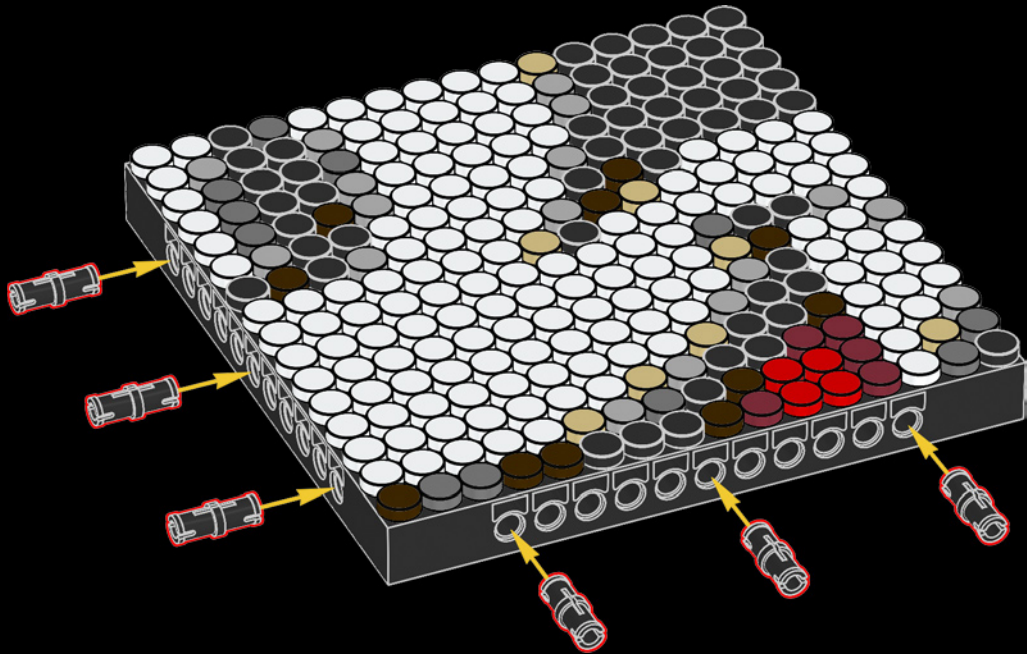

[LEGO.com/brickseparator](https://www.lego.com/brickseparator)

A

B

Legend for the 15-puzzle tiles:

- White tile with number 1
- Light gray tile with number 2
- Medium gray tile with number 3
- Dark blue tile with number 4
- White tile with number 5
- Yellow tile with number 6
- Red tile with number 7
- Dark red tile with number 8
- Brown tile with number 9