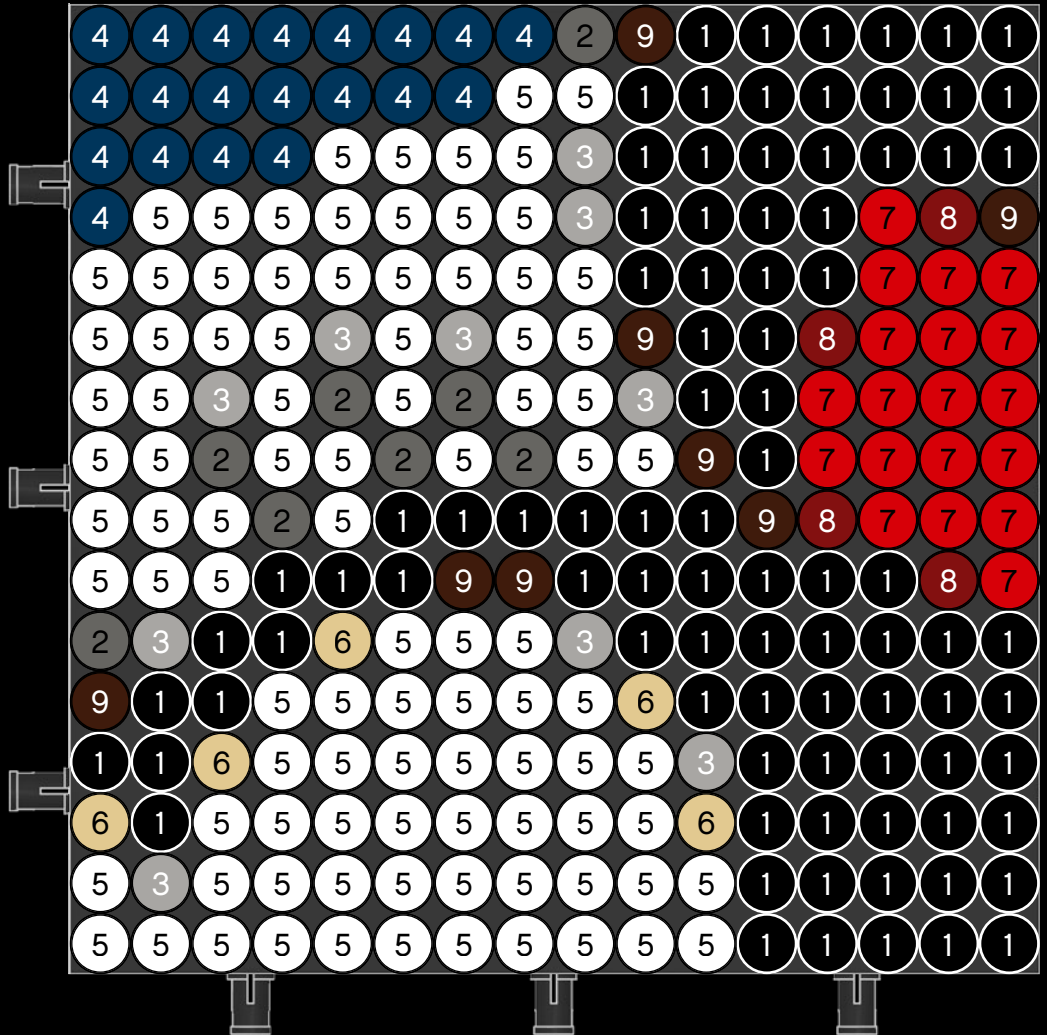

[LEGO.com/brickseparator](https://www.lego.com/brickseparator)

A

B

Legend for the 15-puzzle tiles:

- White tile with number 1
- Light gray tile with number 2
- Medium gray tile with number 3
- Dark blue tile with number 4
- White tile with number 5
- Yellow tile with number 6
- Red tile with number 7
- Dark red tile with number 8
- Brown tile with number 9

A

B

1

2

3

4

5

6