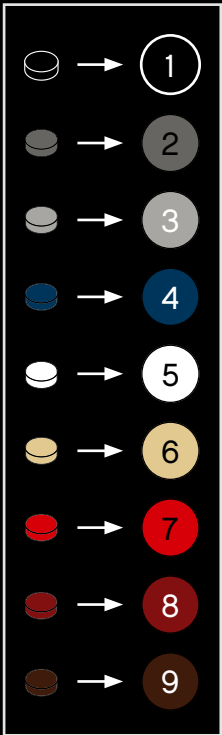

[LEGO.com/brickseparator](https://www.lego.com/brickseparator)

A

B

Legend for the 15-puzzle tiles:

- White tile with number 1
- Light gray tile with number 2
- Medium gray tile with number 3
- Dark blue tile with number 4
- White tile with number 5
- Yellow tile with number 6
- Red tile with number 7
- Dark red tile with number 8
- Brown tile with number 9

A

B

1

2

3

4

5

6