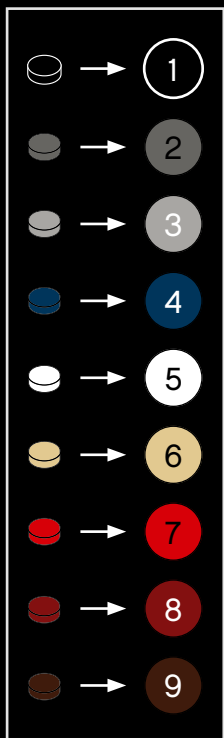

[LEGO.com/brickseparator](https://www.lego.com/brickseparator)

A

B

Legend for the 15-puzzle tiles:

- White tile with number 1
- Light gray tile with number 2
- Medium gray tile with number 3
- Dark blue tile with number 4
- White tile with number 5
- Yellow tile with number 6
- Red tile with number 7
- Dark red tile with number 8
- Brown tile with number 9

A

B

1

2

3

4

5

6