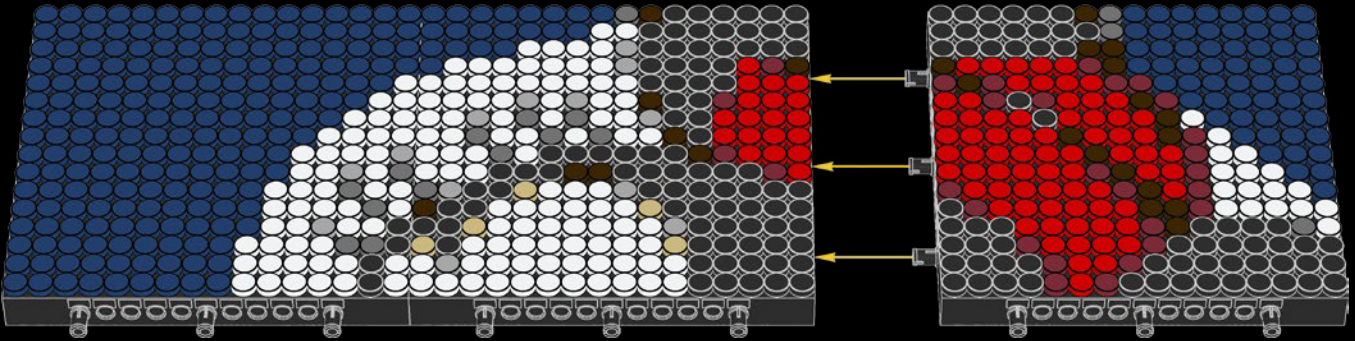

[LEGO.com/brickseparator](https://www.lego.com/brickseparator)

A

B

Legend for the 15-puzzle tiles:

- White tile with number 1
- Light gray tile with number 2
- Medium gray tile with number 3
- Dark blue tile with number 4
- White tile with number 5
- Yellow tile with number 6
- Red tile with number 7
- Dark red tile with number 8
- Brown tile with number 9