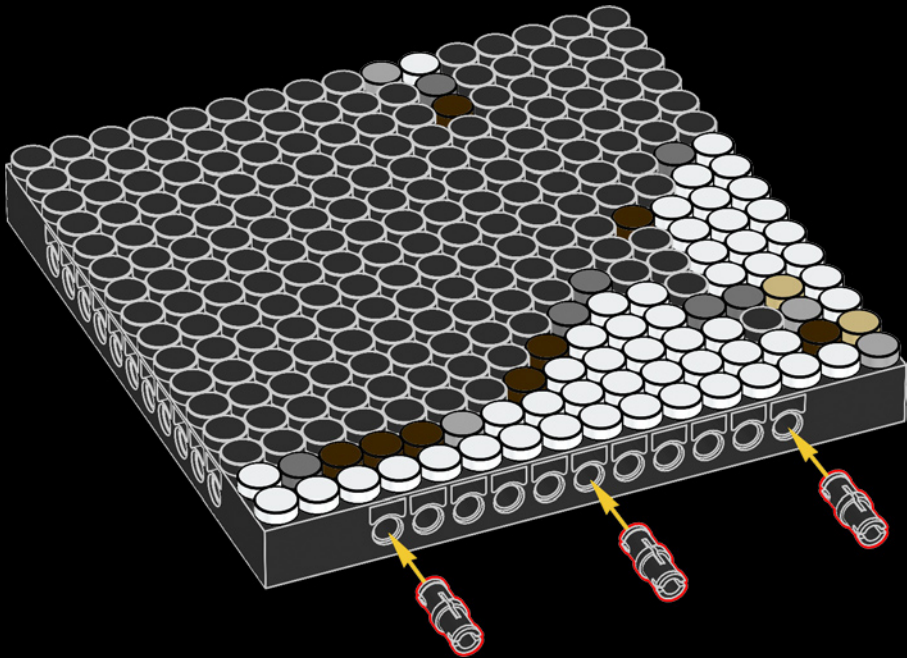

[LEGO.com/brickseparator](https://www.lego.com/brickseparator)

A

B

Legend for the 15-puzzle tiles:

- White tile with number 1
- Light gray tile with number 2
- Medium gray tile with number 3
- Dark blue tile with number 4
- White tile with number 5
- Yellow tile with number 6
- Red tile with number 7
- Dark red tile with number 8
- Brown tile with number 9