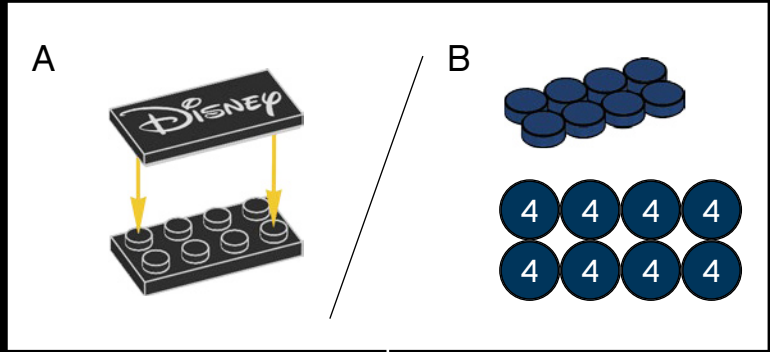

[LEGO.com/brickseparator](https://www.lego.com/brickseparator)

A

B

Legend for the 15-puzzle tiles:

- White tile with number 1
- Light gray tile with number 2
- Medium gray tile with number 3
- Dark blue tile with number 4
- White tile with number 5
- Yellow tile with number 6
- Red tile with number 7
- Dark red tile with number 8
- Brown tile with number 9