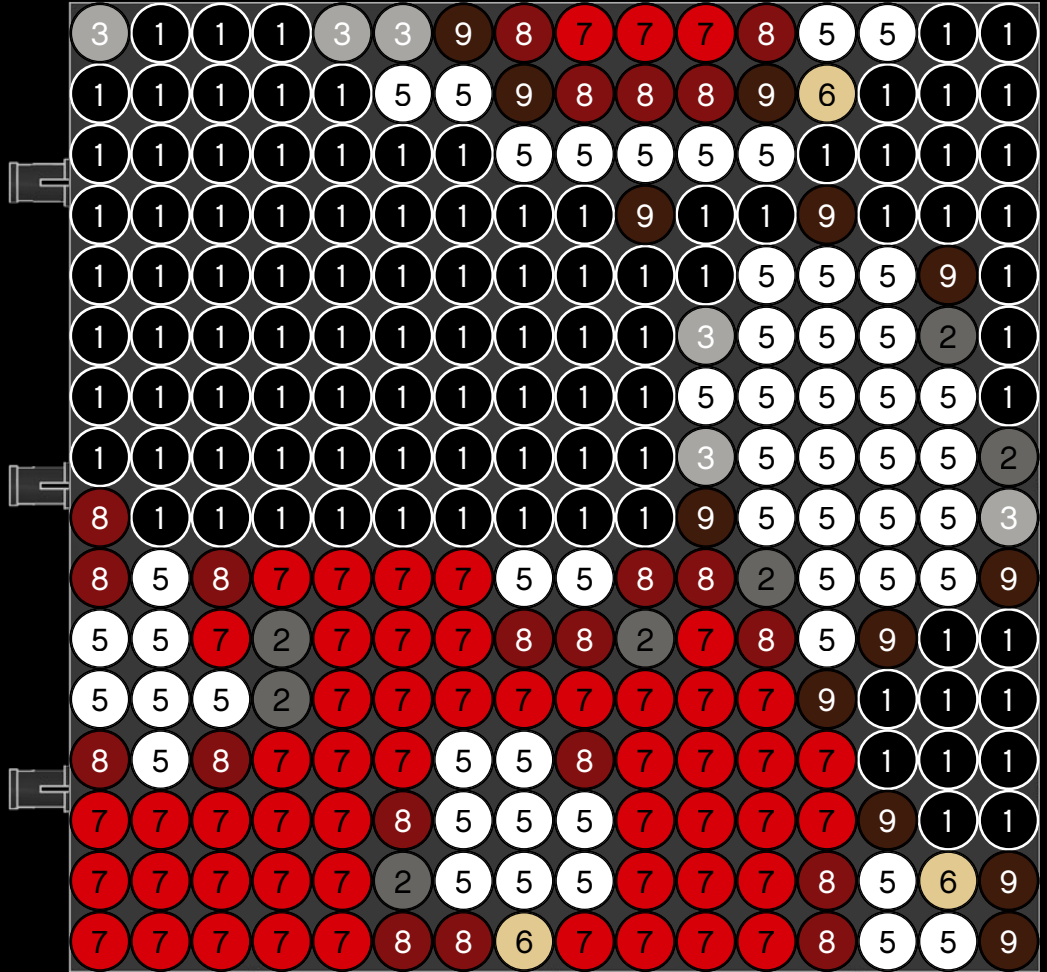

[LEGO.com/brickseparator](https://www.lego.com/brickseparator)

A

B

Legend for the 15-puzzle tiles:

- White tile with number 1
- Light gray tile with number 2
- Medium gray tile with number 3
- Dark blue tile with number 4
- White tile with number 5
- Yellow tile with number 6
- Red tile with number 7
- Dark red tile with number 8
- Brown tile with number 9

A

B

1

2

3

4

5

6