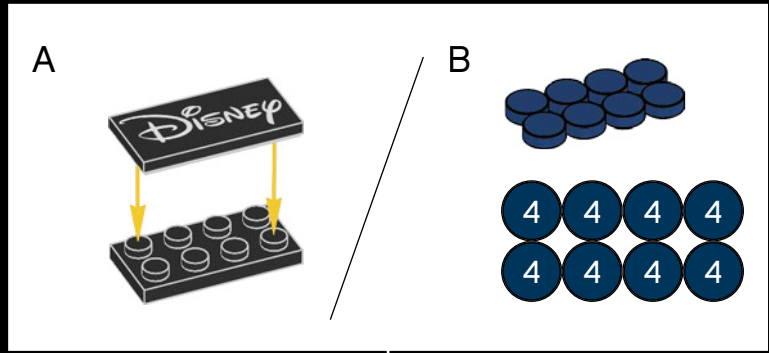

[LEGO.com/brickseparator](https://www.lego.com/brickseparator)

A

B

Legend for the 15-puzzle tiles:

- White tile with number 1
- Light gray tile with number 2
- Medium gray tile with number 3
- Dark blue tile with number 4
- White tile with number 5
- Yellow tile with number 6
- Red tile with number 7
- Dark red tile with number 8
- Brown tile with number 9