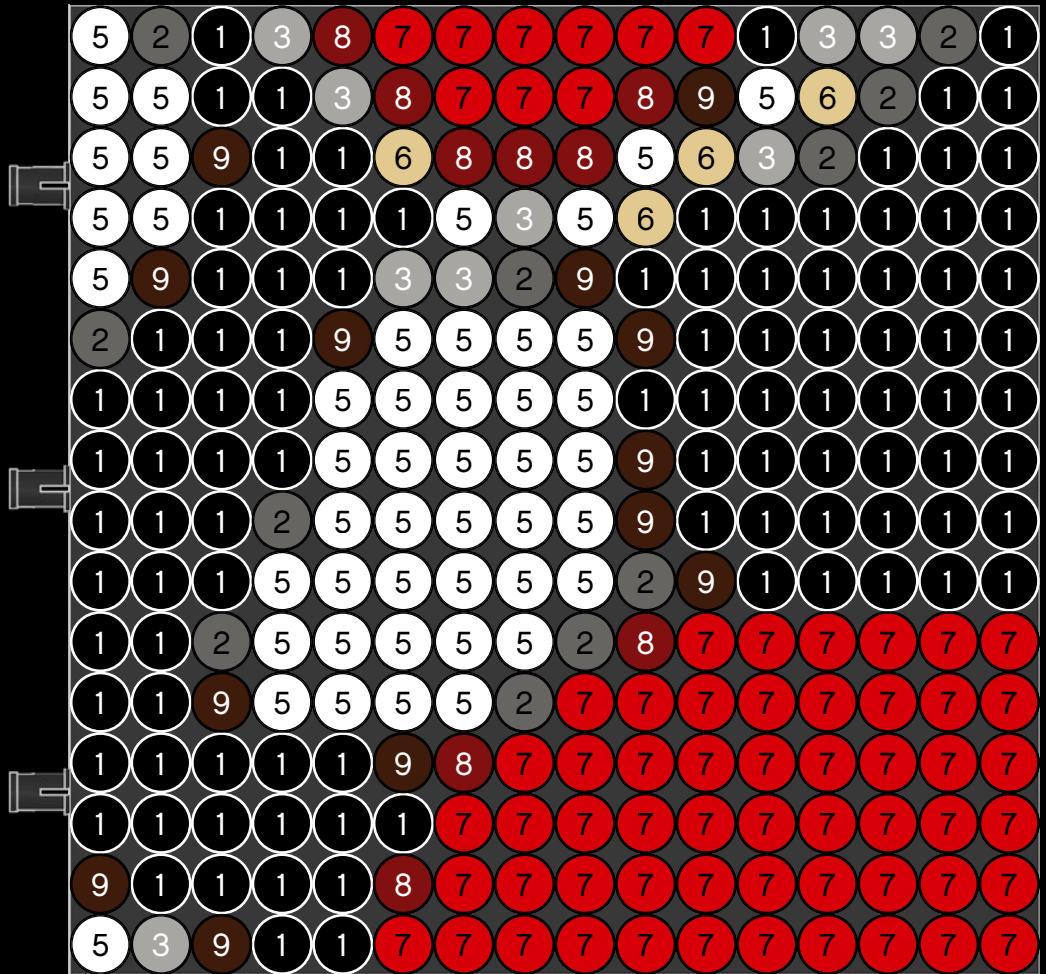

[LEGO.com/brickseparator](https://www.lego.com/brickseparator)

A

B

Legend for the 15-puzzle tiles:

- White tile with number 1
- Light gray tile with number 2
- Medium gray tile with number 3
- Dark blue tile with number 4
- White tile with number 5
- Yellow tile with number 6
- Red tile with number 7
- Dark red tile with number 8
- Brown tile with number 9

A

B

1

2

3

4

5

6