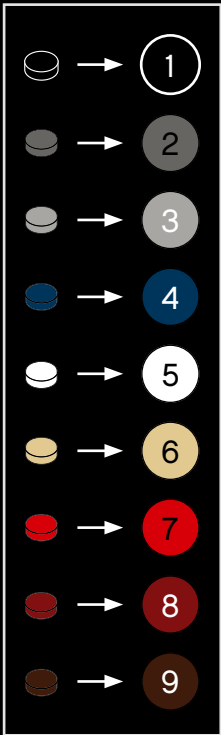

[LEGO.com/brickseparator](https://www.lego.com/brickseparator)

A

B

Legend for the 15-puzzle tiles:

- White tile with number 1
- Light gray tile with number 2
- Medium gray tile with number 3
- Dark blue tile with number 4
- White tile with number 5
- Yellow tile with number 6
- Red tile with number 7
- Dark red tile with number 8
- Brown tile with number 9

A

B

1

2

3

4

5

6