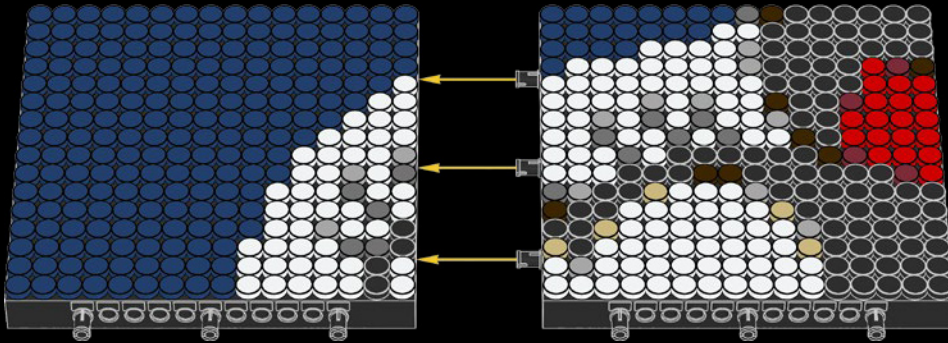

[LEGO.com/brickseparator](https://www.lego.com/brickseparator)

A

B

Legend for the 15-puzzle tiles:

- White tile with number 1
- Light gray tile with number 2
- Medium gray tile with number 3
- Dark blue tile with number 4
- White tile with number 5
- Yellow tile with number 6
- Red tile with number 7
- Dark red tile with number 8
- Brown tile with number 9