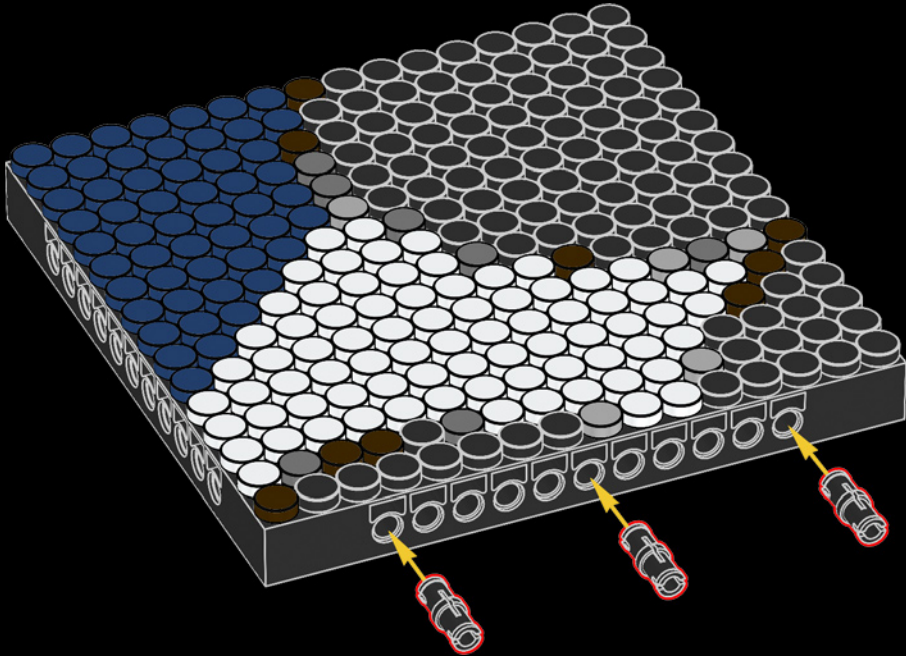

[LEGO.com/brickseparator](https://www.lego.com/brickseparator)

A

B

Legend for the 15-puzzle tiles:

- White tile with number 1
- Light gray tile with number 2
- Medium gray tile with number 3
- Dark blue tile with number 4
- White tile with number 5
- Yellow tile with number 6
- Red tile with number 7
- Dark red tile with number 8
- Brown tile with number 9