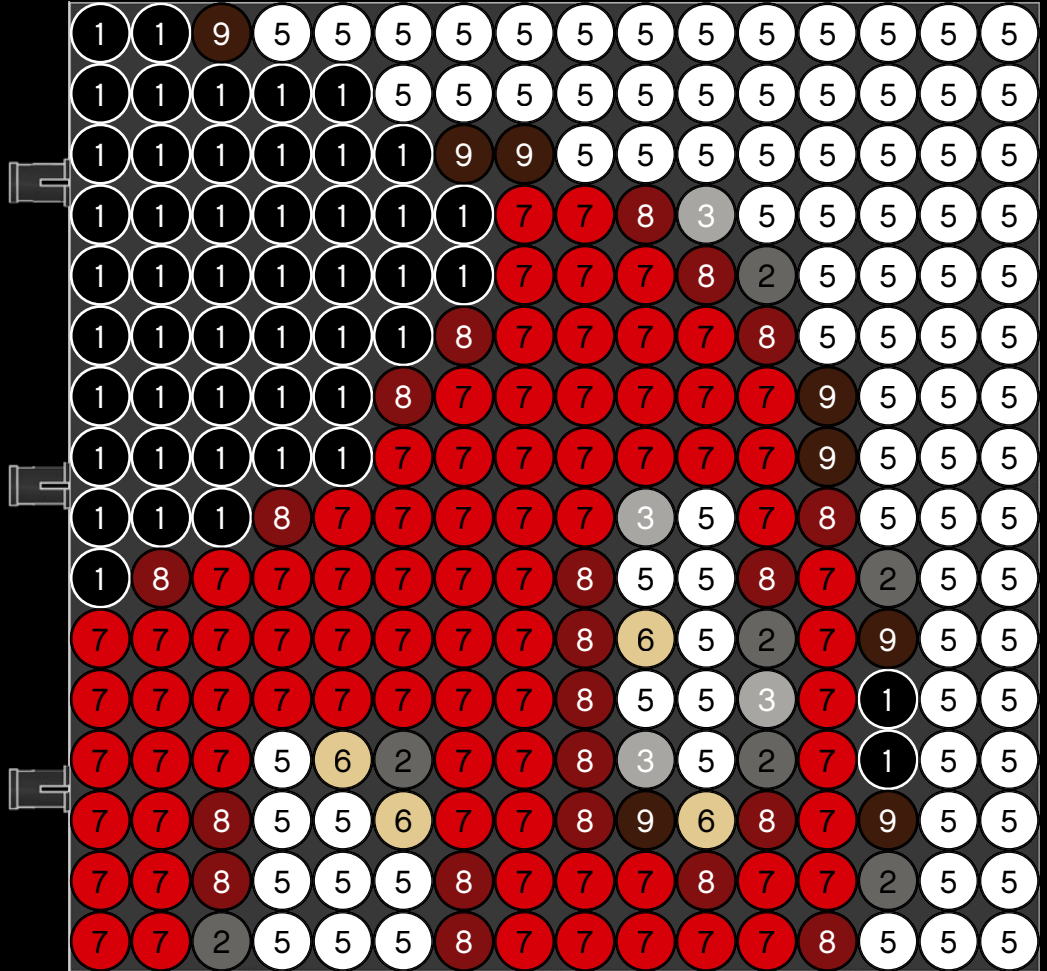

[LEGO.com/brickseparator](https://www.lego.com/brickseparator)

A

B

Legend for the 15-puzzle tiles:

- White tile with number 1
- Light gray tile with number 2
- Medium gray tile with number 3
- Dark blue tile with number 4
- White tile with number 5
- Yellow tile with number 6
- Red tile with number 7
- Dark red tile with number 8
- Brown tile with number 9

A

B

1

2

3

4

5

6