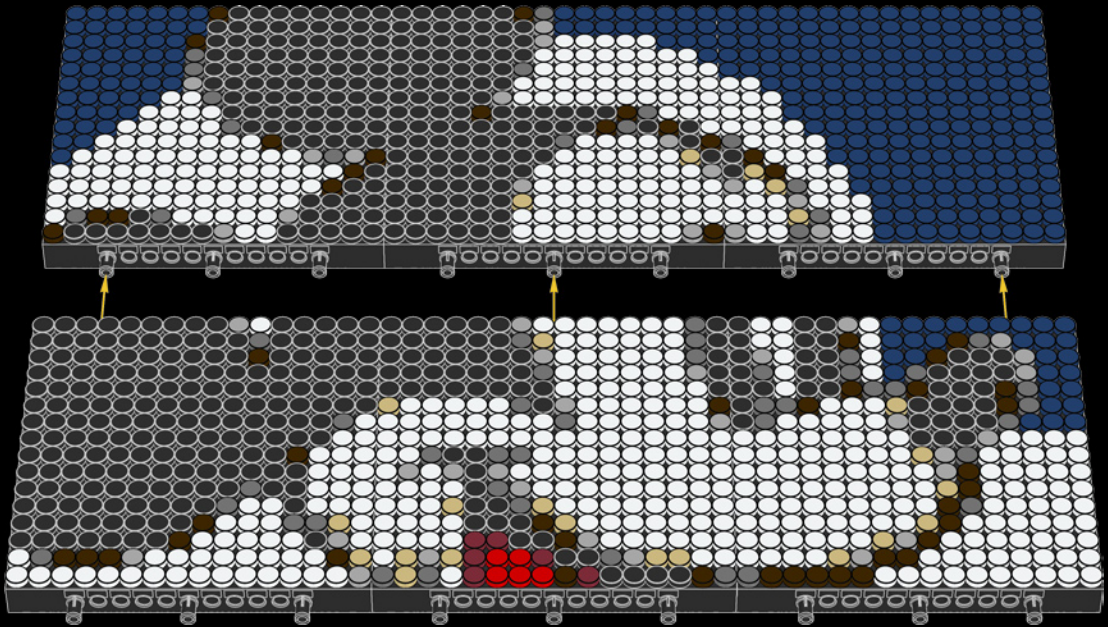

[LEGO.com/brickseparator](https://www.lego.com/brickseparator)

A

B

Legend for the 15-puzzle tiles:

- White tile with number 1
- Light gray tile with number 2
- Medium gray tile with number 3
- Dark blue tile with number 4
- White tile with number 5
- Yellow tile with number 6
- Red tile with number 7
- Dark red tile with number 8
- Brown tile with number 9