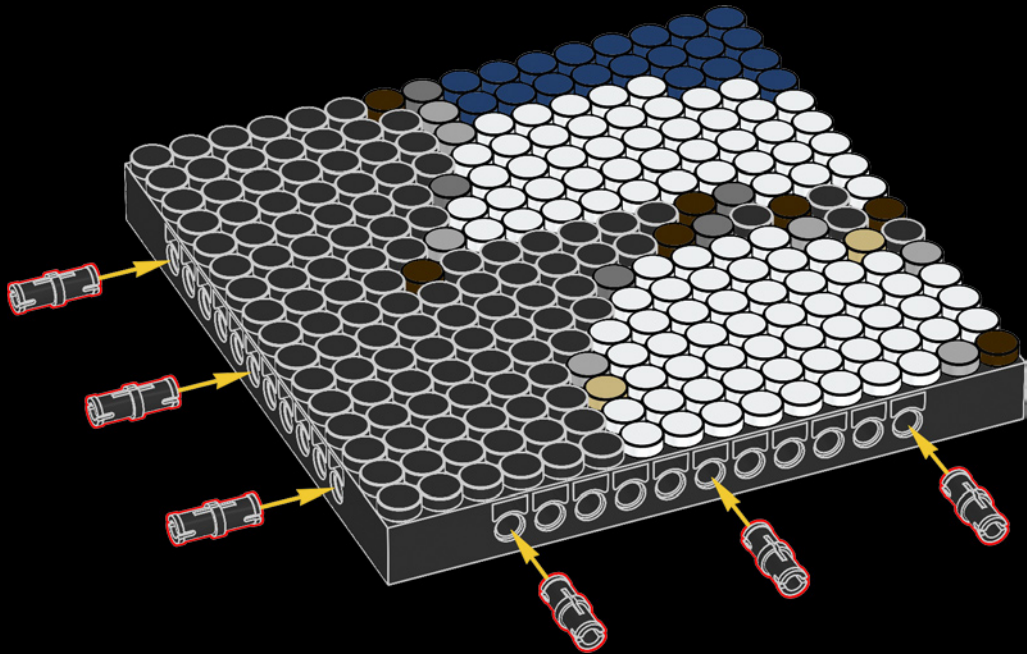

[LEGO.com/brickseparator](https://www.lego.com/brickseparator)

A

B

Legend for the 15-puzzle tiles:

- White tile with number 1
- Light gray tile with number 2
- Medium gray tile with number 3
- Dark blue tile with number 4
- White tile with number 5
- Yellow tile with number 6
- Red tile with number 7
- Dark red tile with number 8
- Brown tile with number 9