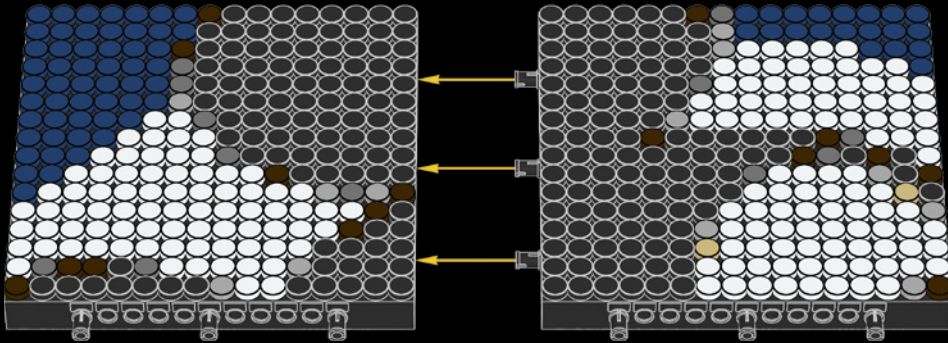

[LEGO.com/brickseparator](https://www.lego.com/brickseparator)

A

B

Legend for the 15-puzzle tiles:

- White tile with number 1
- Light gray tile with number 2
- Medium gray tile with number 3
- Dark blue tile with number 4
- White tile with number 5
- Yellow tile with number 6
- Red tile with number 7
- Dark red tile with number 8
- Brown tile with number 9