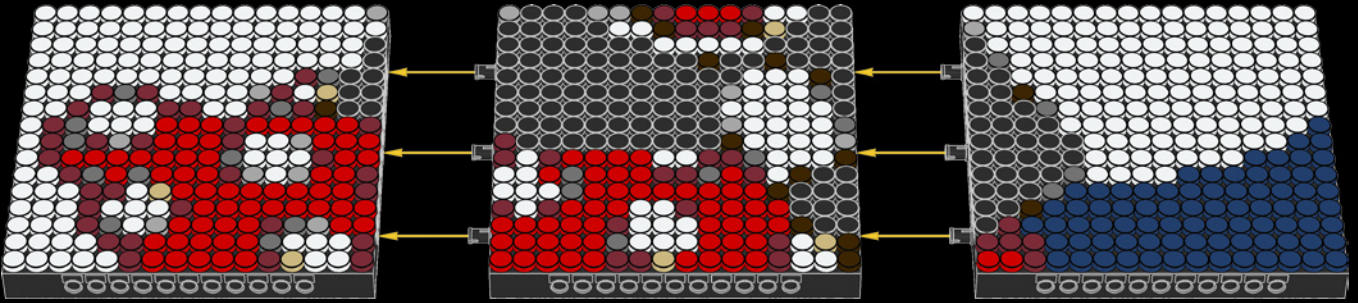

[LEGO.com/brickseparator](https://www.lego.com/brickseparator)

A

B

Legend for the 15-puzzle tiles:

- White tile with number 1
- Light gray tile with number 2
- Medium gray tile with number 3
- Dark blue tile with number 4
- White tile with number 5
- Yellow tile with number 6
- Red tile with number 7
- Dark red tile with number 8
- Brown tile with number 9