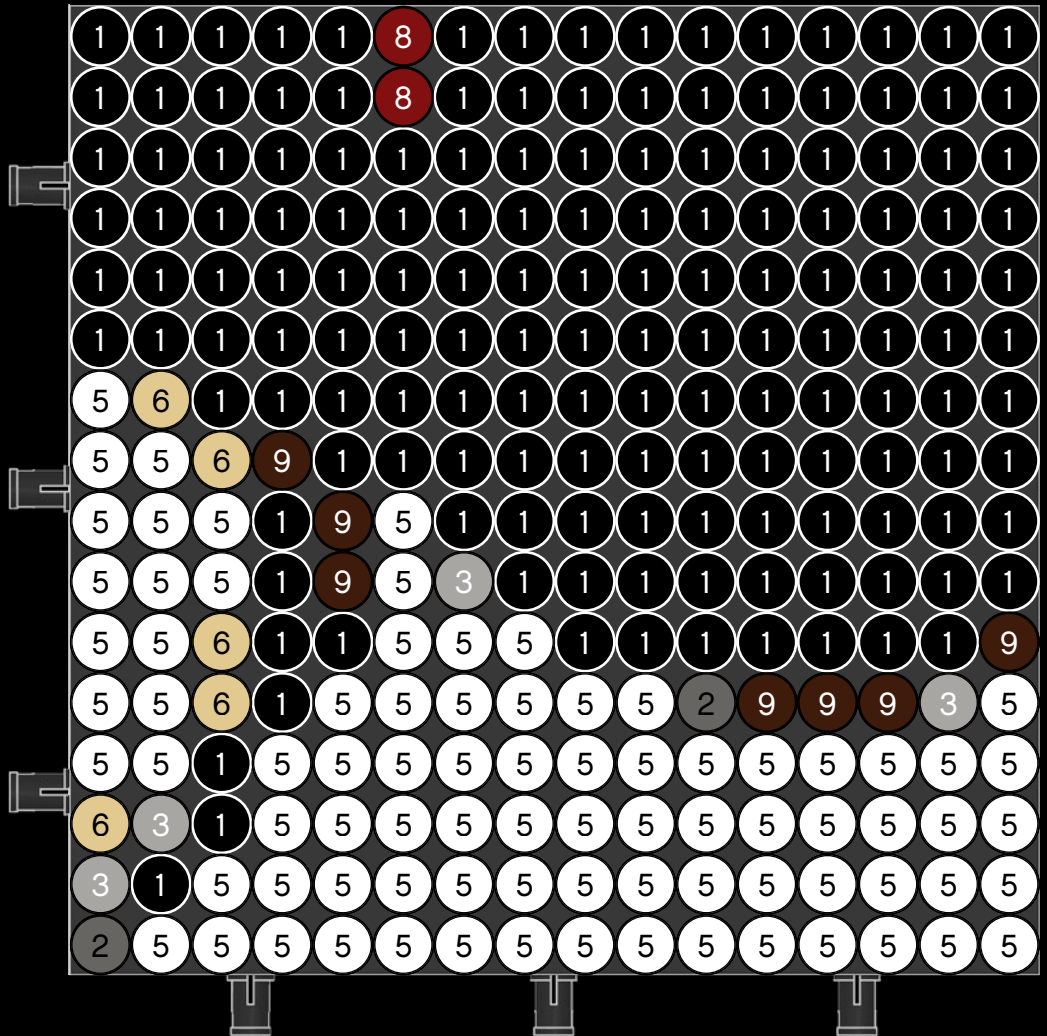

[LEGO.com/brickseparator](https://www.lego.com/brickseparator)

A

B

Legend for the 15-puzzle tiles:

- White tile with number 1
- Light gray tile with number 2
- Medium gray tile with number 3
- Dark blue tile with number 4
- White tile with number 5
- Yellow tile with number 6
- Red tile with number 7
- Dark red tile with number 8
- Brown tile with number 9