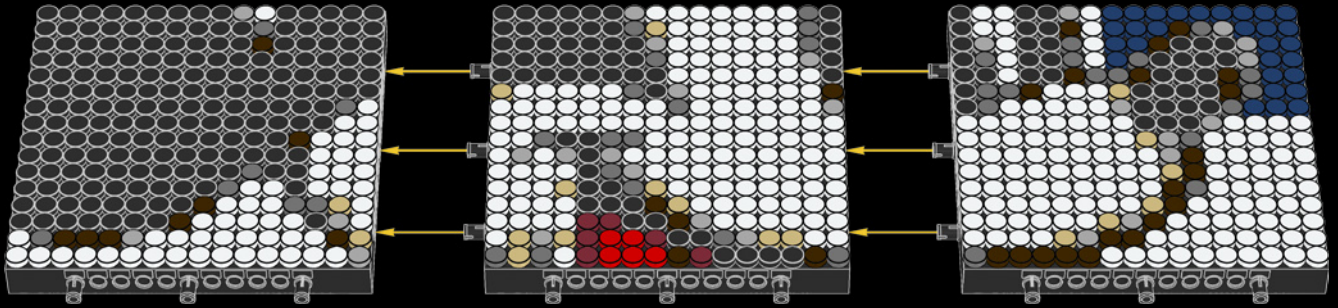

[LEGO.com/brickseparator](https://www.lego.com/brickseparator)

A

B

Legend for the 15-puzzle tiles:

- White tile with number 1
- Light gray tile with number 2
- Medium gray tile with number 3
- Dark blue tile with number 4
- White tile with number 5
- Yellow tile with number 6
- Red tile with number 7
- Dark red tile with number 8
- Brown tile with number 9