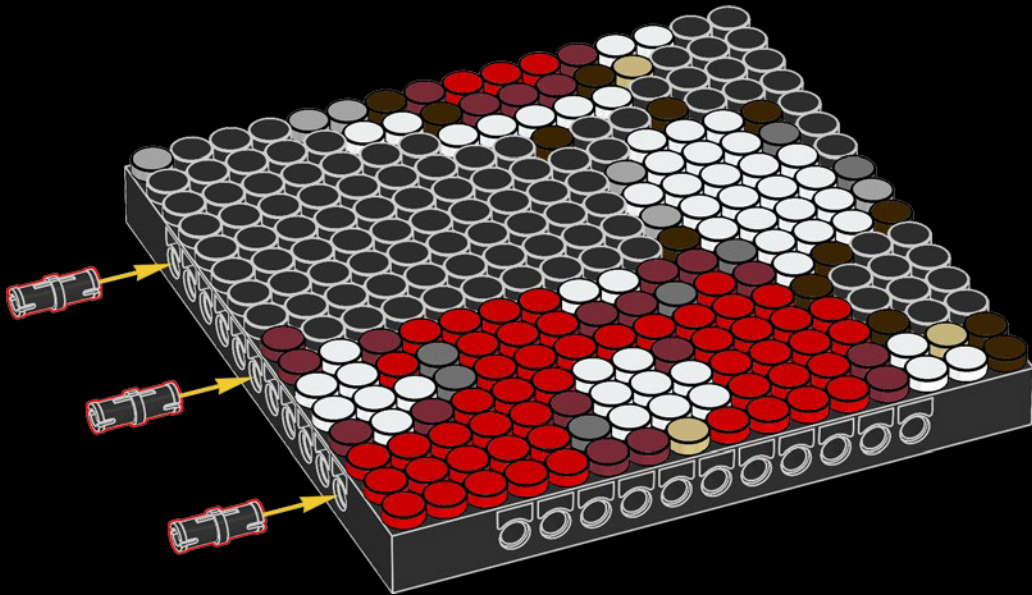

[LEGO.com/brickseparator](https://www.lego.com/brickseparator)

A

B

Legend for the 15-puzzle tiles:

- White tile with number 1
- Light gray tile with number 2
- Medium gray tile with number 3
- Dark blue tile with number 4
- White tile with number 5
- Yellow tile with number 6
- Red tile with number 7
- Dark red tile with number 8
- Brown tile with number 9