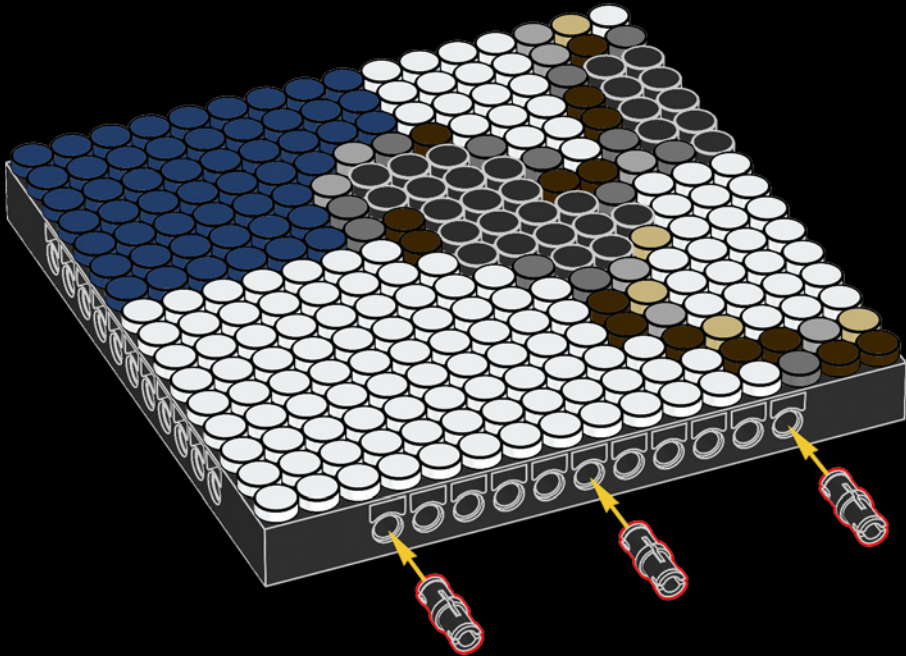

[LEGO.com/brickseparator](https://www.lego.com/brickseparator)

A

B

Legend for the 15-puzzle tiles:

- White tile with number 1
- Light gray tile with number 2
- Medium gray tile with number 3
- Dark blue tile with number 4
- White tile with number 5
- Yellow tile with number 6
- Red tile with number 7
- Dark red tile with number 8
- Brown tile with number 9