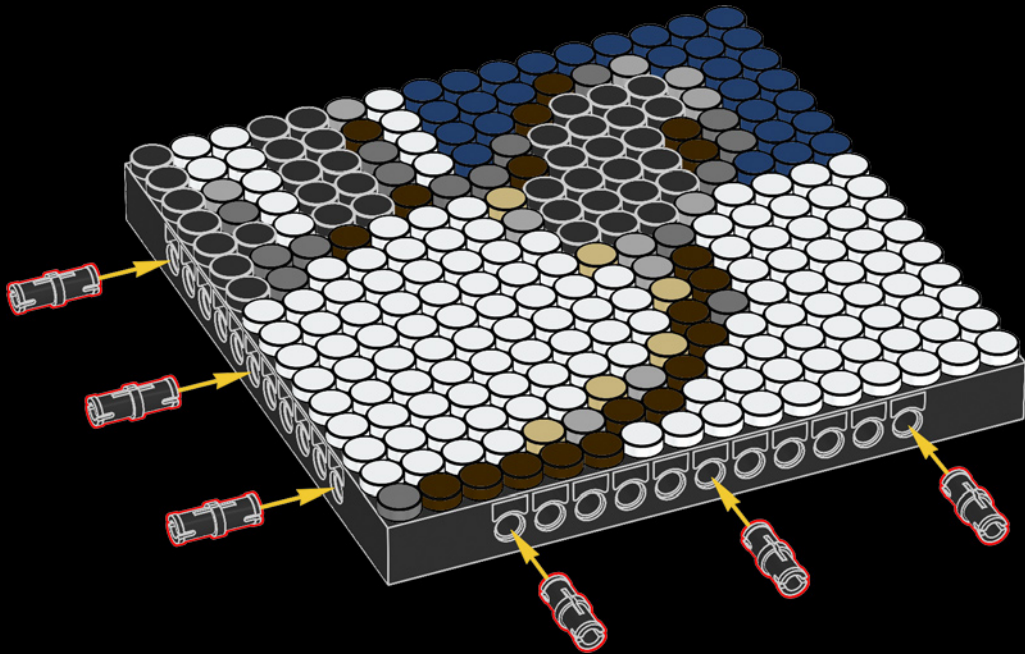

[LEGO.com/brickseparator](https://www.lego.com/brickseparator)

A

B

Legend for the 15-puzzle tiles:

- White tile with number 1
- Light gray tile with number 2
- Medium gray tile with number 3
- Dark blue tile with number 4
- White tile with number 5
- Yellow tile with number 6
- Red tile with number 7
- Dark red tile with number 8
- Brown tile with number 9