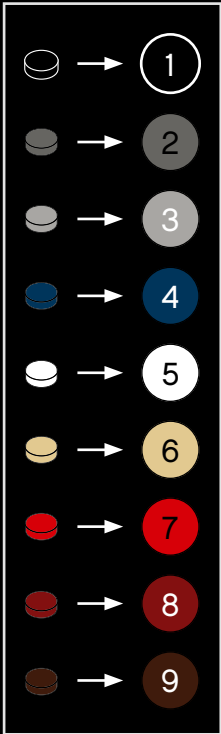

[LEGO.com/brickseparator](https://www.lego.com/brickseparator)

A

B

Legend for the 15-puzzle tiles:

- White tile with number 1
- Light gray tile with number 2
- Medium gray tile with number 3
- Dark blue tile with number 4
- White tile with number 5
- Yellow tile with number 6
- Red tile with number 7
- Dark red tile with number 8
- Brown tile with number 9

A

B

1

2

3

4

5

6