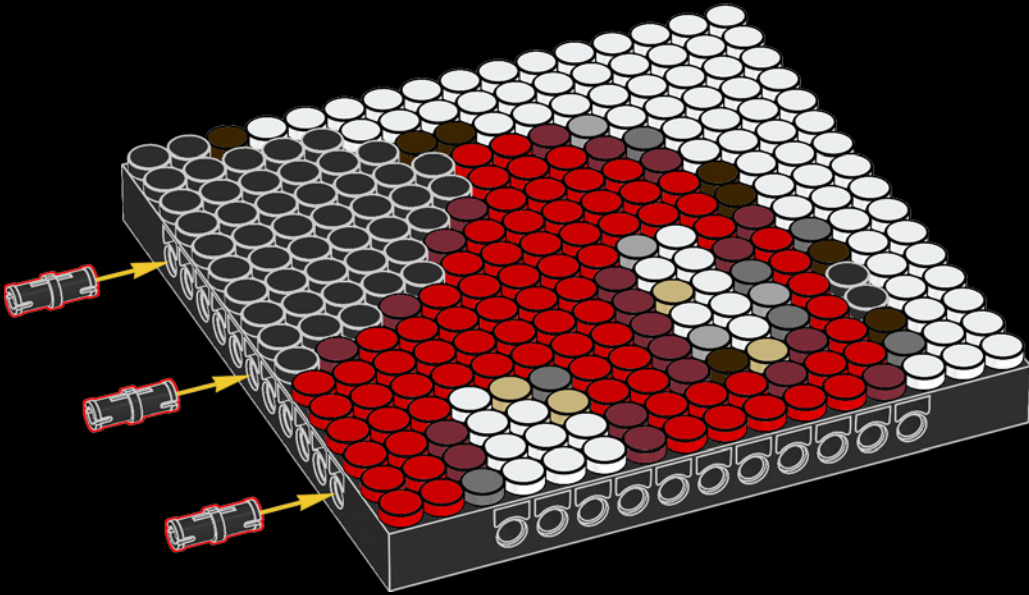

[LEGO.com/brickseparator](https://www.lego.com/brickseparator)

A

B

Legend for the 15-puzzle tiles:

- White tile with number 1
- Light gray tile with number 2
- Medium gray tile with number 3
- Dark blue tile with number 4
- White tile with number 5
- Yellow tile with number 6
- Red tile with number 7
- Dark red tile with number 8
- Brown tile with number 9