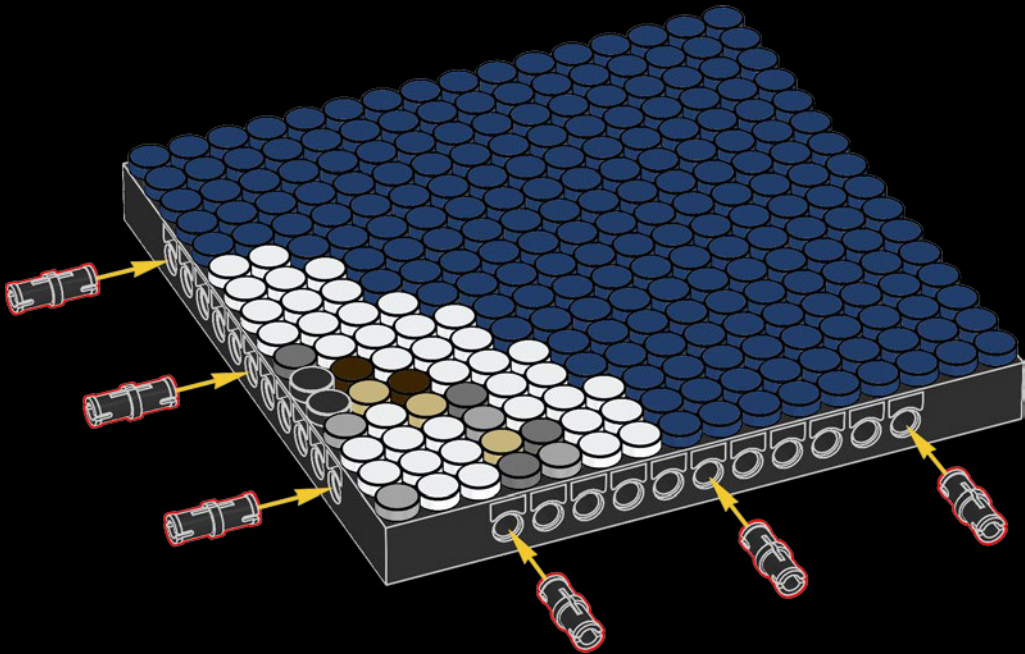

[LEGO.com/brickseparator](https://www.lego.com/brickseparator)

A

B

Legend for the 15-puzzle tiles:

- White tile with number 1
- Light gray tile with number 2
- Medium gray tile with number 3
- Dark blue tile with number 4
- White tile with number 5
- Yellow tile with number 6
- Red tile with number 7
- Dark red tile with number 8
- Brown tile with number 9