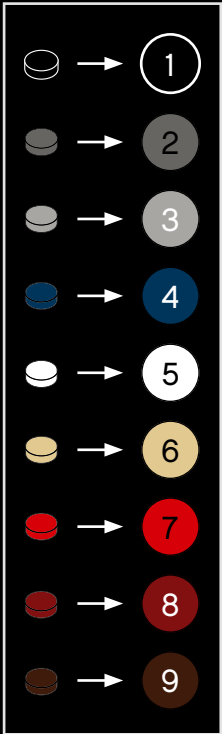

[LEGO.com/brickseparator](https://www.lego.com/brickseparator)

A

B

Legend for the 15-puzzle tiles:

- White tile with number 1
- Light gray tile with number 2
- Medium gray tile with number 3
- Dark blue tile with number 4
- White tile with number 5
- Yellow tile with number 6
- Red tile with number 7
- Dark red tile with number 8
- Brown tile with number 9

A

B

1

2

3

4

5

6