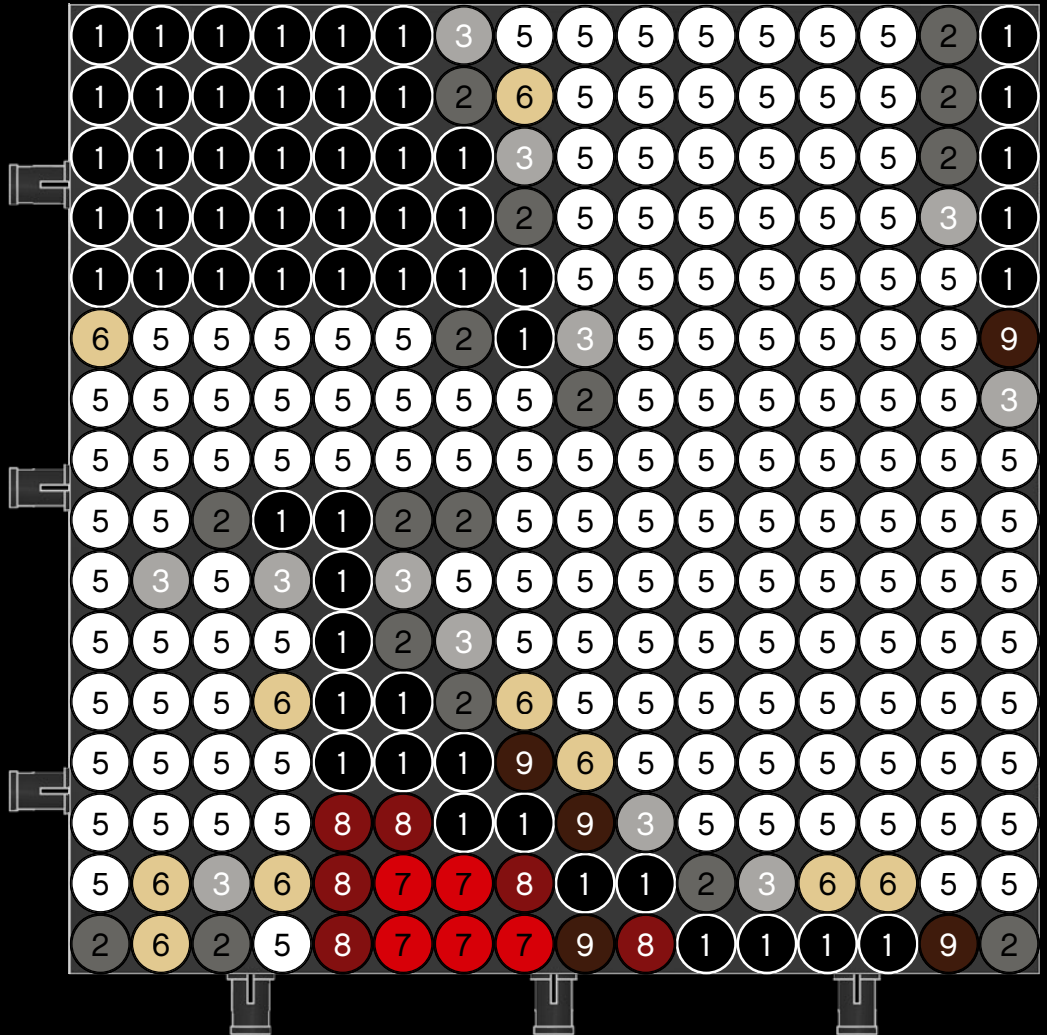

[LEGO.com/brickseparator](https://www.lego.com/brickseparator)

A

B

Legend for the 15-puzzle tiles:

- White tile with number 1
- Light gray tile with number 2
- Medium gray tile with number 3
- Dark blue tile with number 4
- White tile with number 5
- Yellow tile with number 6
- Red tile with number 7
- Dark red tile with number 8
- Brown tile with number 9