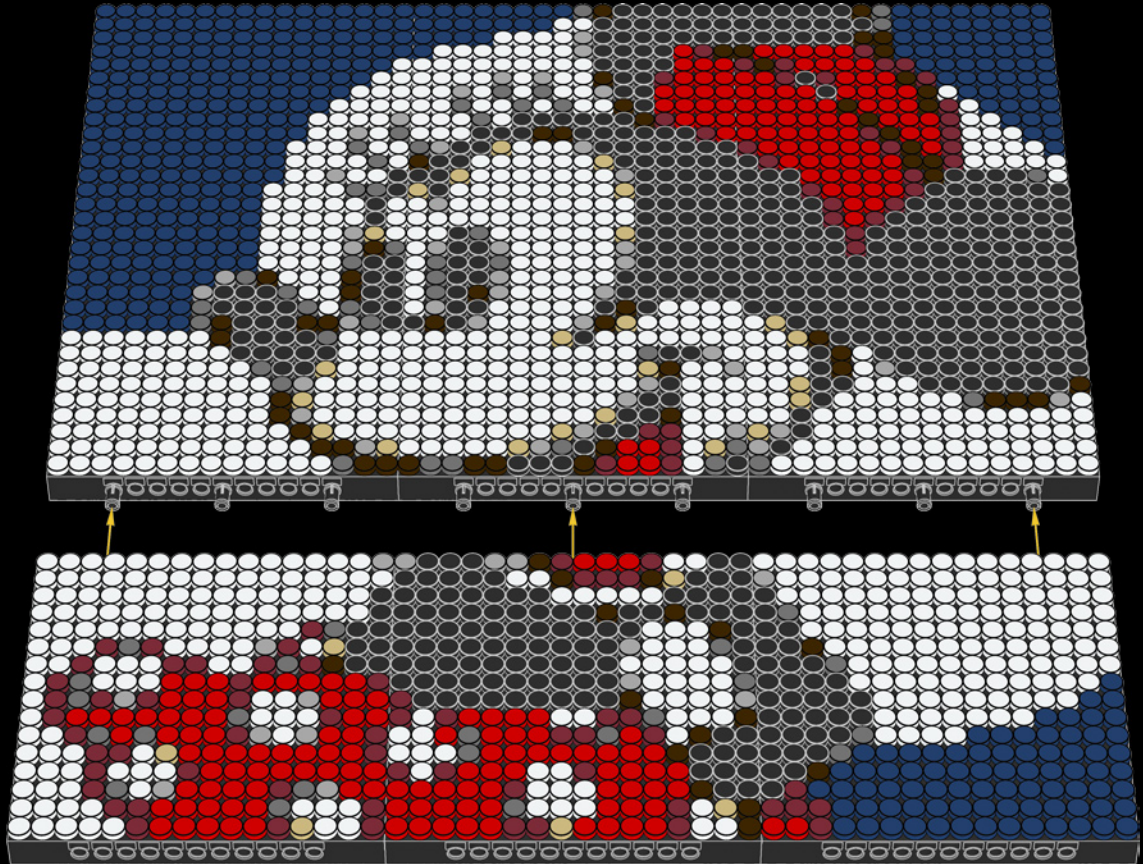

[LEGO.com/brickseparator](https://www.lego.com/brickseparator)

A

B

Legend for the 15-puzzle tiles:

- White tile with number 1
- Light gray tile with number 2
- Medium gray tile with number 3
- Dark blue tile with number 4
- White tile with number 5
- Yellow tile with number 6
- Red tile with number 7
- Dark red tile with number 8
- Brown tile with number 9