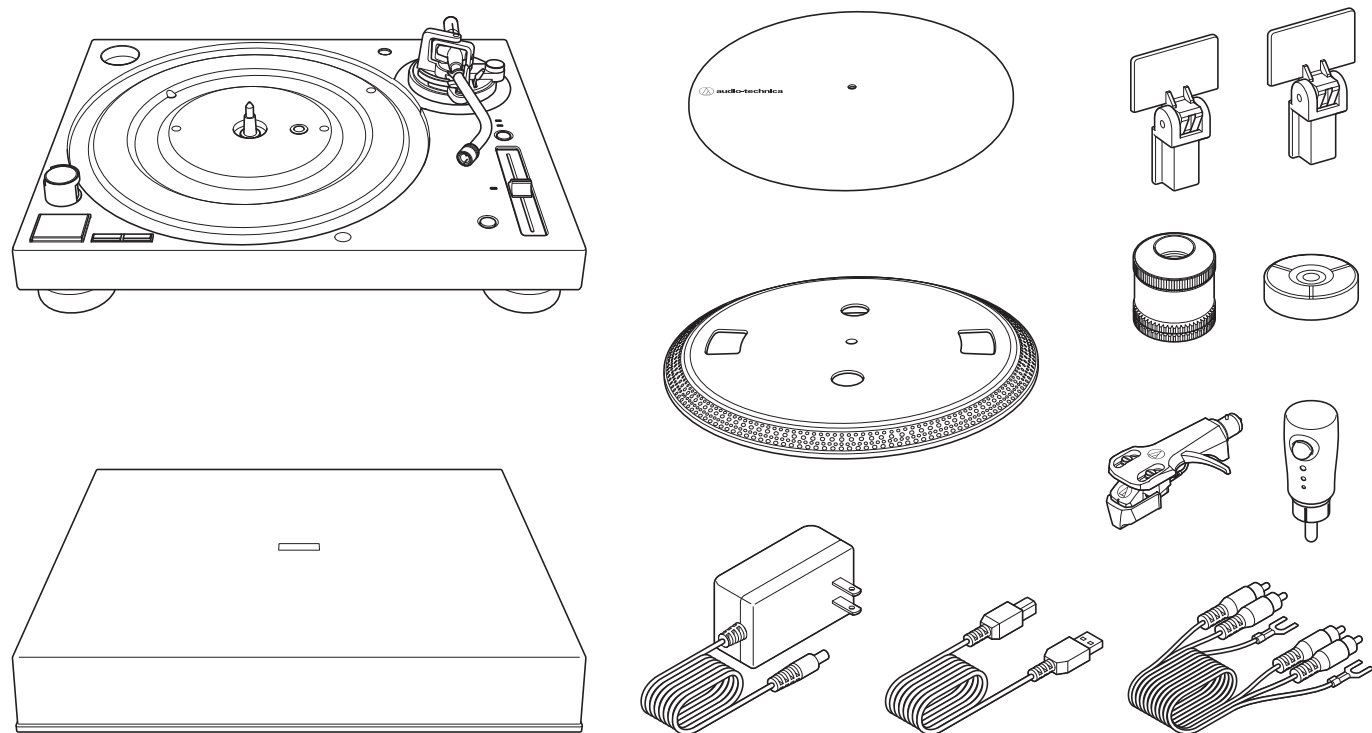

TURNTABLE QUICK START GUIDE

AT-LP120XBT-USB

INFORMATION

取扱説明書
User Manual
Manuel de l'utilisateur
Bedienungsanleitung
Manuale dell'utente
Manual de usuario
Manual do Usuário
Руководство пользователя
用戶手冊
使用說明書
사용설명서

CONTENTS

PREPARATION