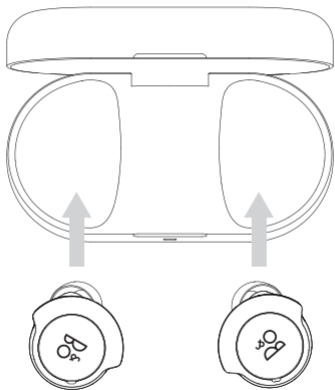

Bang & Olufsen

on.beo.com/app

1. TURN ON

2. PLACE IN CASE

⌋ 2 secs.

3. AUTOMATIC BLUETOOTH PAIRING

4. SET UP IN THE BANG & OLUFSEN APP

INSERT EARPHONES