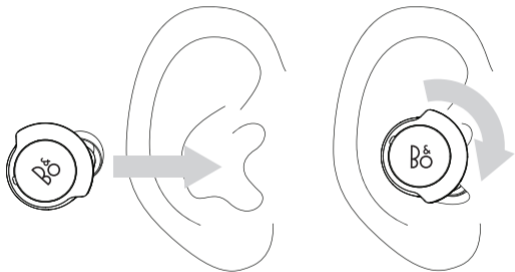

Bang & Olufsen

on.beo.com/app

1. TURN ON

2. PLACE IN CASE

⌋ 2 secs.

3. AUTOMATIC BLUETOOTH PAIRING

4. SET UP IN THE BANG & OLUFSEN APP

INSERT EARPHONES

MUSIC OPERATIONS

▶ Play/Pause		● ● Double press
—+ Volume	●  Double press and hold	●  Double press and hold
Active Noise Cancellation, Transparency, Neutral	● ● Double press (cycle)	

CALL OPERATIONS

 Accept call		● ● Double press
 End call		● ● Double press
Active Noise Cancellation, Own Voice, Neutral	● ● Double press (cycle)	