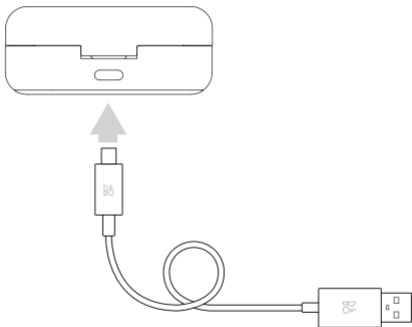

BLUETOOTH PAIRING

1.

2.

⌘  Long press 5 secs.

CHARGING

BOX OVERVIEW

Silicone

Comply™