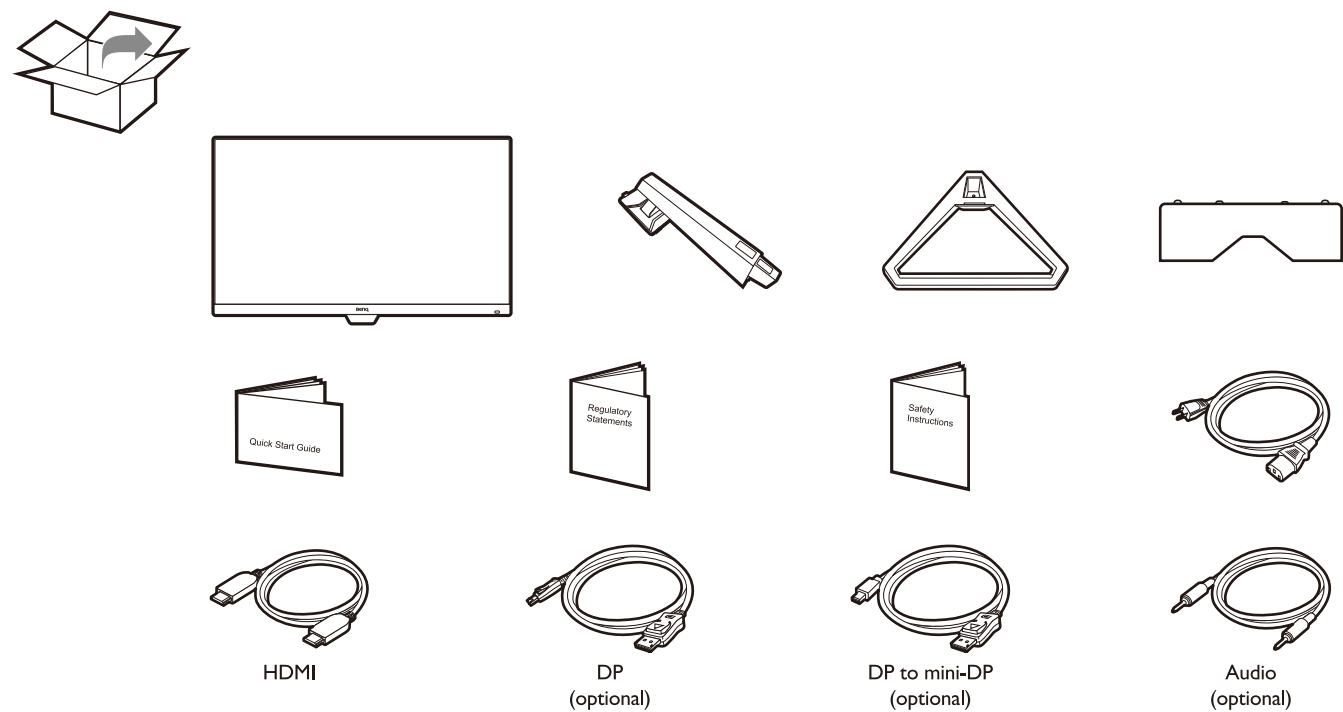

BENQ

MOBIUZ™

LCD Monitor
Quick Start Guide
EX2710S / EX2510S

DN: EX10S-EQ-V0
© 2021 BenQ Corporation. All rights reserved. Rights of modification reserved.

7 Video
8 Audio

9

10

11

12

13

14

(HDMI / HDMI2 / DP)

1

M4 x 10 mm

2

1