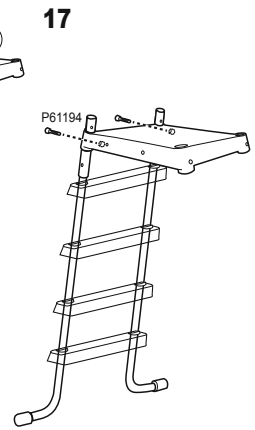

Maximum load weight: 150kg (330lbs).

The 1.32m (52") ladder is designed and manufactured for maximum 1.32m (52") wall height and 30cm (11.8") wall width pools.

	1	2	3	4	5
					
	x 13	x 4	x 2	x 2	x 8
58332	P61194	P62106	P61196	P04130	P6H1159

6

7

8

9

10

11

12

13

31

32

33

34

35

Note: This ladder is designed to prevent children from entering the pool when unsupervised by an adult.
Warning: This is not a replacement for competent adult supervision.

Overall dimension

Maintenance and Storage