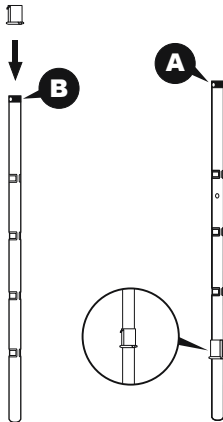

Maximum load weight: 150kg (330lbs).

The 1.32m (52") ladder is designed and manufactured for maximum 1.32m (52") wall height and 30cm (11.8") wall width pools.

	1	2	3	4	5
					
	x 13	x 4	x 2	x 2	x 8
58332	P61194	P62106	P61196	P04130	P6H1159

ASSEMBLY

Note: Ladder assembly requires a crosshead screwdriver or an adjustable wrench.

Note: Drawings for illustration purpose only. May not reflect actual product. Not to scale.

1

2

3

4

5