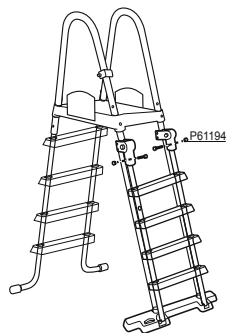

Maximum load weight: 150kg (330lbs).

The 1.32m (52") ladder is designed and manufactured for maximum 1.32m (52") wall height and 30cm (11.8") wall width pools.

	1	2	3	4	5
					
	x 13	x 4	x 2	x 2	x 8
58332	P61194	P62106	P61196	P04130	P6H1159

6

7

8

9

10

11

12

13

23

24

25

26

27

28

29

30

31

32

33

34

35

Note: This ladder is designed to prevent children from entering the pool when unsupervised by an adult.
Warning: This is not a replacement for competent adult supervision.

Overall dimension

Maintenance and Storage