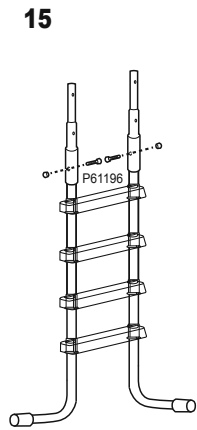

Maximum load weight: 150kg (330lbs).

The 1.32m (52") ladder is designed and manufactured for maximum 1.32m (52") wall height and 30cm (11.8") wall width pools.

	1	2	3	4	5
					
	x 13	x 4	x 2	x 2	x 8
58332	P61194	P62106	P61196	P04130	P6H1159

6

7

8

9

10

11

12

13

23

24

25

26

27

28

29

30

31

32

33

34

35

Note: This ladder is designed to prevent children from entering the pool when unsupervised by an adult.
Warning: This is not a replacement for competent adult supervision.

Overall dimension

Maintenance and Storage