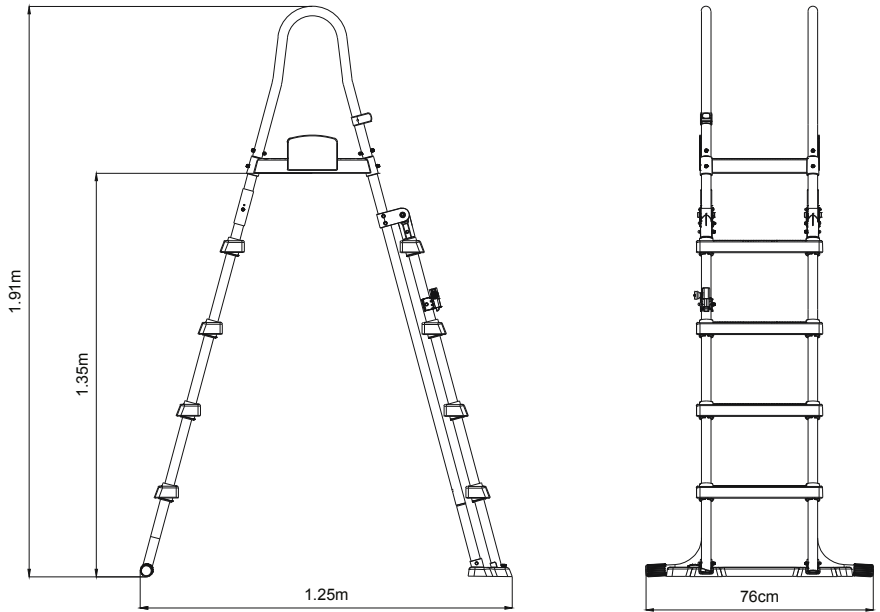

23

24

25

26

27

28

29

30

31

32

33

34

35

Note: This ladder is designed to prevent children from entering the pool when unsupervised by an adult.
Warning: This is not a replacement for competent adult supervision.

Overall dimension

Maintenance and Storage