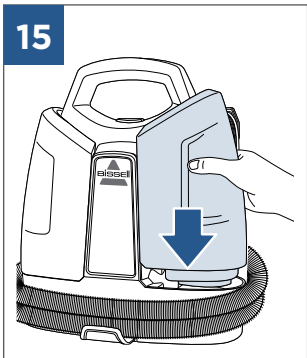

..... 6

..... 7

..... 9

..... 10

Spot & Stain, Pet Stain & Odour, Oxygen Boost

©2017 BISSELL Homeware, Inc  
Grand Rapids, Michigan  
All rights reserved. Printed in China  
Part Number 161-4103 11/17 RevA  
Visit our website at: [www.BISSELL.eu](http://www.BISSELL.eu)