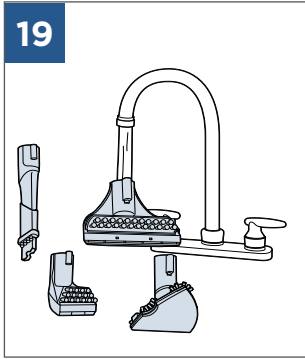

..... 6

..... 7

..... 9

..... 10

Spot & Stain, Pet Stain & Odour, Oxygen Boost

©2017 BISSELL Homeware, Inc  
Grand Rapids, Michigan  
All rights reserved. Printed in China  
Part Number 161-4103 11/17 RevA  
Visit our website at: [www.BISSELL.eu](http://www.BISSELL.eu)