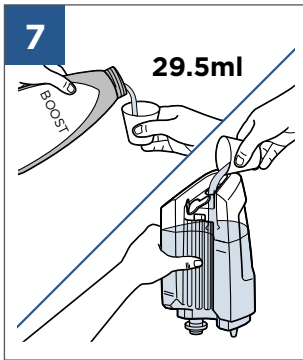

..... 6

..... 7

..... 9

..... 10

Spot & Stain, Pet Stain & Odour, Oxygen Boost

©2017 BISSELL Homeware, Inc  
Grand Rapids, Michigan  
All rights reserved. Printed in China  
Part Number 161-4103 11/17 RevA  
Visit our website at: [www.BISSELL.eu](http://www.BISSELL.eu)