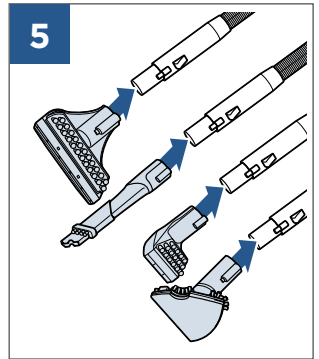

..... 6

..... 7

..... 9

..... 10

Spot & Stain, Pet Stain & Odour, Oxygen Boost

©2017 BISSELL Homeware, Inc  
Grand Rapids, Michigan  
All rights reserved. Printed in China  
Part Number 161-4103 11/17 RevA  
Visit our website at: [www.BISSELL.eu](http://www.BISSELL.eu)