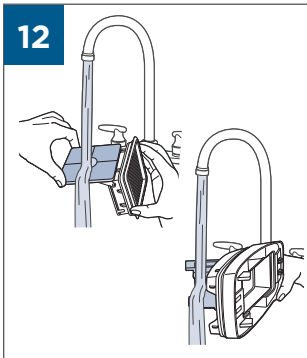

.....3

.....7

.....4

.....9

.....5

.....11

.....6

BATTERY STATUS	LIGHT STATUS
100% - 70%	
69% - 40%	
39% - 10%	
> 9% - 1%	
0%	

1

2

3

4

5

6

7

©2020 BISSELL Inc.
All rights reserved. Printed in China.
Part Number 1620903 02/20 RevC
Visit our website at: global.BISSELL.com