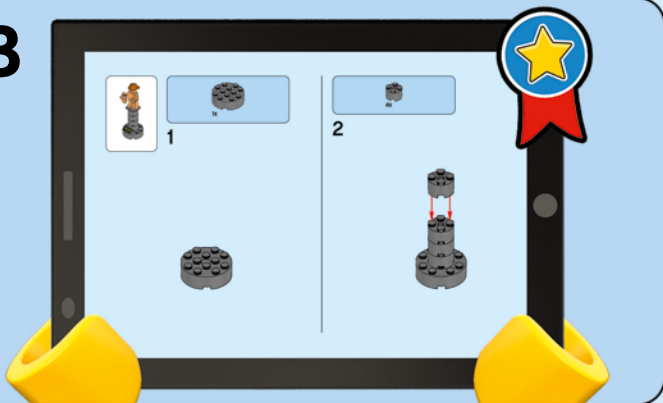

CITY

60207

 **WARNING: CHOKING HAZARD.**
Small parts. Not for children under 3 years.

1

2

3

LEGO.com/apps

Check for compatibility
Vérifier la compatibilité
Comprueba tu compatibilidad