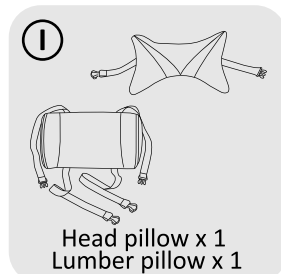

READY TO GO

*The arrow on the **F** points towards the front of the chair.

USER GUIDE

1. Please pull the levers upwards when adjusting the height and reclination of the chair. Do not push the levers downwards;
2. Please be careful when adjusting the backrest angle to avoid violent movement of the backrest;
3. This chair is for sitting only. Do not use as a stepstool, wheelchair or other purposes;
4. Please do not sit close to the front of the chair;
5. This chair is designed for only one person's use at a time;
6. Please do not sit on the armrests;
7. Avoid leaving the chair in direct sunlight to prevent fading;
8. Clean with gentle cleansers if necessary. Do not scrub excessively;
9. All parts should be checked regularly to ensure this chair is safe to be used;
10. Stop using the product immediately if the chair is found to be damaged. Please contact us for more information.