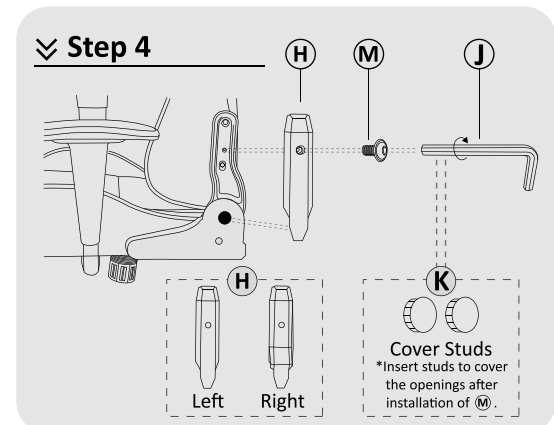

READY TO GO

*The arrow on the **F** points towards the front of the chair.

USER GUIDE

1. Please pull the levers upwards when adjusting the height and reclination of the chair. Do not push the levers downwards;
2. Please be careful when adjusting the backrest angle to avoid violent movement of the backrest;
3. This chair is for sitting only. Do not use as a stepstool, wheelchair or other purposes;
4. Please do not sit close to the front of the chair;
5. This chair is designed for only one person's use at a time;
6. Please do not sit on the armrests;
7. Avoid leaving the chair in direct sunlight to prevent fading;
8. Clean with gentle cleansers if necessary. Do not scrub excessively;
9. All parts should be checked regularly to ensure this chair is safe to be used;
10. Stop using the product immediately if the chair is found to be damaged. Please contact us for more information.

Make It Yours.

designed by
zenox
get your back on every reason

Cooler Master Caliber R1 ***RACING CHAIR***

INSTALLATION MANUAL