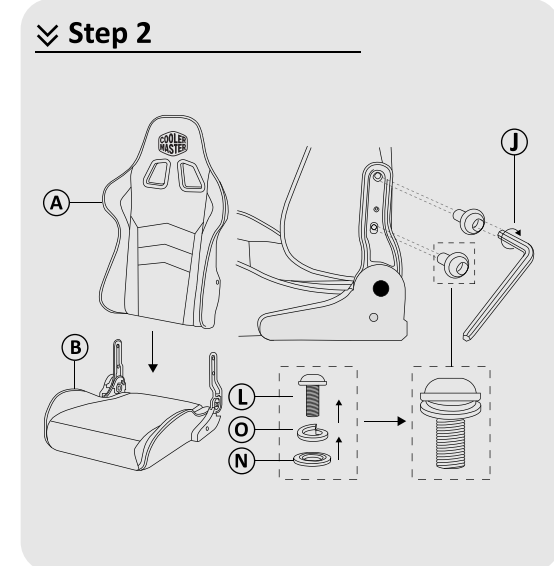

READY TO GO

*The arrow on the **F** points towards the front of the chair.

USER GUIDE

1. Please pull the levers upwards when adjusting the height and reclination of the chair. Do not push the levers downwards;
2. Please be careful when adjusting the backrest angle to avoid violent movement of the backrest;
3. This chair is for sitting only. Do not use as a stepstool, wheelchair or other purposes;
4. Please do not sit close to the front of the chair;
5. This chair is designed for only one person's use at a time;
6. Please do not sit on the armrests;
7. Avoid leaving the chair in direct sunlight to prevent fading;
8. Clean with gentle cleansers if necessary. Do not scrub excessively;
9. All parts should be checked regularly to ensure this chair is safe to be used;
10. Stop using the product immediately if the chair is found to be damaged. Please contact us for more information.

用戶須知

1. 當調整座椅角度和高低時，請向上拉動坐椅右方和下方的把手，切勿用力向下推；
2. 使用座椅之調角器時，請小心使用以防椅背回彈過快和夾手；
3. 本產品為座椅，請勿作為梯子或輪椅等其他物品使用；
4. 請勿坐在座椅的前方，以免座椅向前翻；
5. 本座椅只供單人使用，請勿站立或跪在座椅上；
6. 切勿坐在座椅的扶手上；
7. 請避免陽光直接照射及放在強光下暴曬，以防塑膠老化；
8. 清潔座椅時，請勿使用具腐蝕性的清潔劑及大力磨擦，以免損傷面料；
9. 請定期檢查座椅螺絲等零件是否鬆脫，確保使用安全；
10. 如發現產品零件有異常或損壞時，請立即停止使用，並聯絡本公司。

Make It Yours.

designed by
zenox
get your back on every reason

Cooler Master Caliber R1 ***RACING CHAIR***

INSTALLATION MANUAL