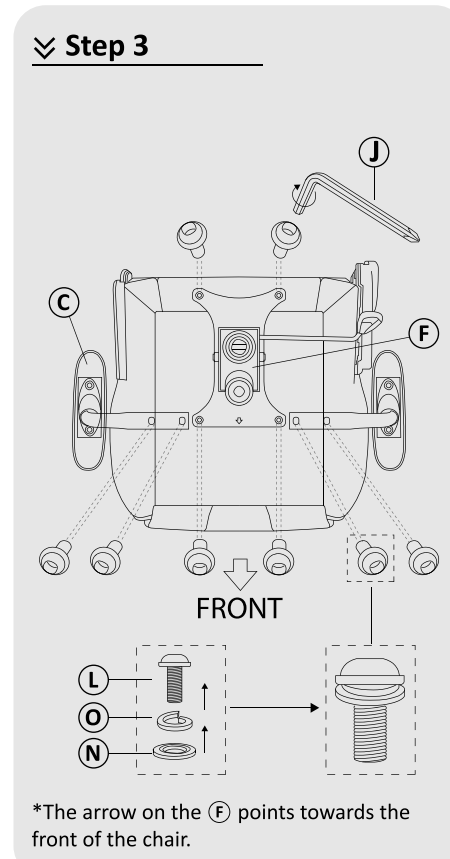

READY TO GO

*The arrow on the **F** points towards the front of the chair.

USER GUIDE

1. Please pull the levers upwards when adjusting the height and reclination of the chair. Do not push the levers downwards;
2. Please be careful when adjusting the backrest angle to avoid violent movement of the backrest;
3. This chair is for sitting only. Do not use as a stepstool, wheelchair or other purposes;
4. Please do not sit close to the front of the chair;
5. This chair is designed for only one person's use at a time;
6. Please do not sit on the armrests;
7. Avoid leaving the chair in direct sunlight to prevent fading;
8. Clean with gentle cleansers if necessary. Do not scrub excessively;
9. All parts should be checked regularly to ensure this chair is safe to be used;
10. Stop using the product immediately if the chair is found to be damaged. Please contact us for more information.