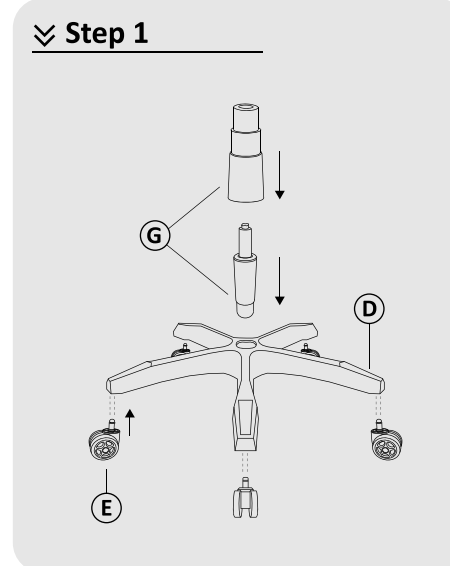

READY TO GO

*The arrow on the **F** points towards the front of the chair.

USER GUIDE

1. Please pull the levers upwards when adjusting the height and reclination of the chair. Do not push the levers downwards;
2. Please be careful when adjusting the backrest angle to avoid violent movement of the backrest;
3. This chair is for sitting only. Do not use as a stepstool, wheelchair or other purposes;
4. Please do not sit close to the front of the chair;
5. This chair is designed for only one person's use at a time;
6. Please do not sit on the armrests;
7. Avoid leaving the chair in direct sunlight to prevent fading;
8. Clean with gentle cleansers if necessary. Do not scrub excessively;
9. All parts should be checked regularly to ensure this chair is safe to be used;
10. Stop using the product immediately if the chair is found to be damaged. Please contact us for more information.