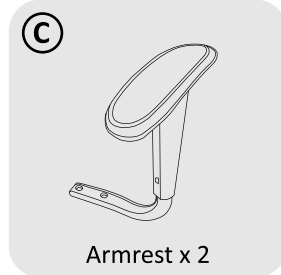

READY TO GO

*The arrow on the **F** points towards the front of the chair.

USER GUIDE

1. Please pull the levers upwards when adjusting the height and reclination of the chair. Do not push the levers downwards;
2. Please be careful when adjusting the backrest angle to avoid violent movement of the backrest;
3. This chair is for sitting only. Do not use as a stepstool, wheelchair or other purposes;
4. Please do not sit close to the front of the chair;
5. This chair is designed for only one person's use at a time;
6. Please do not sit on the armrests;
7. Avoid leaving the chair in direct sunlight to prevent fading;
8. Clean with gentle cleansers if necessary. Do not scrub excessively;
9. All parts should be checked regularly to ensure this chair is safe to be used;
10. Stop using the product immediately if the chair is found to be damaged. Please contact us for more information.