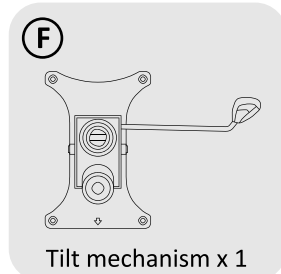

READY TO GO

*The arrow on the **F** points towards the front of the chair.

USER GUIDE

1. Please pull the levers upwards when adjusting the height and reclination of the chair. Do not push the levers downwards;
2. Please be careful when adjusting the backrest angle to avoid violent movement of the backrest;
3. This chair is for sitting only. Do not use as a stepstool, wheelchair or other purposes;
4. Please do not sit close to the front of the chair;
5. This chair is designed for only one person's use at a time;
6. Please do not sit on the armrests;
7. Avoid leaving the chair in direct sunlight to prevent fading;
8. Clean with gentle cleansers if necessary. Do not scrub excessively;
9. All parts should be checked regularly to ensure this chair is safe to be used;
10. Stop using the product immediately if the chair is found to be damaged. Please contact us for more information.