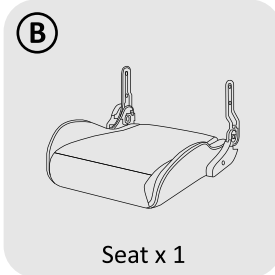

READY TO GO

*The arrow on the **F** points towards the front of the chair.

USER GUIDE

1. Please pull the levers upwards when adjusting the height and reclination of the chair. Do not push the levers downwards;
2. Please be careful when adjusting the backrest angle to avoid violent movement of the backrest;
3. This chair is for sitting only. Do not use as a stepstool, wheelchair or other purposes;
4. Please do not sit close to the front of the chair;
5. This chair is designed for only one person's use at a time;
6. Please do not sit on the armrests;
7. Avoid leaving the chair in direct sunlight to prevent fading;
8. Clean with gentle cleansers if necessary. Do not scrub excessively;
9. All parts should be checked regularly to ensure this chair is safe to be used;
10. Stop using the product immediately if the chair is found to be damaged. Please contact us for more information.