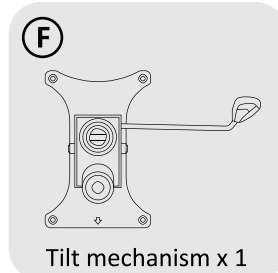

Questo manuale d'istruzione è fornito da trovaprezzi.it. Scopri tutte le offerte per [Cooler Master Caliber R1 Nero Blu](#) o cerca il tuo prodotto tra le [migliori offerte di Arredamento per Ufficio](#)

READY TO GO