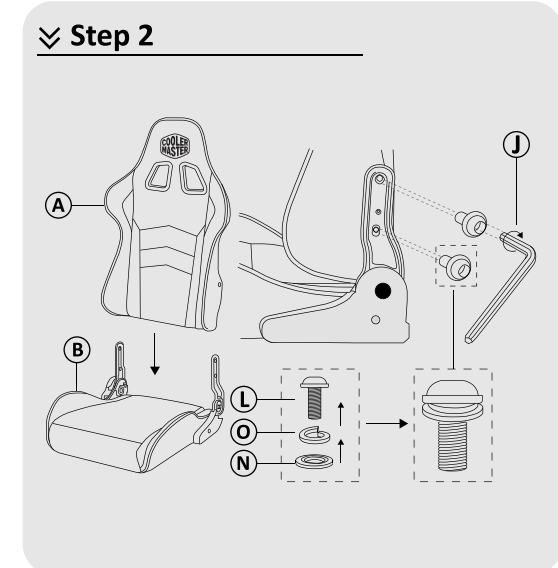

Questo manuale d'istruzione è fornito da trovaprezzi.it. Scopri tutte le offerte per [Cooler Master Caliber R1 Nero Blu](#) o cerca il tuo prodotto tra le [migliori offerte di Arredamento per Ufficio](#)

Questo manuale d'istruzione è fornito da trovaprezzi.it. Scopri tutte le offerte per [Cooler Master Caliber R1 Nero Blu](#) o cerca il tuo prodotto tra le [migliori offerte di Arredamento per Ufficio](#)

READY TO GO