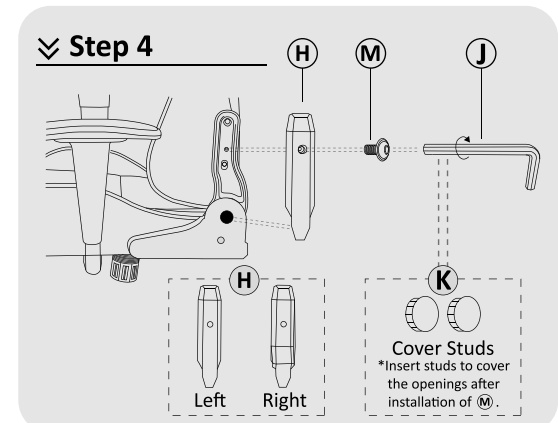

Questo manuale d'istruzione è fornito da trovaprezzi.it. Scopri tutte le offerte per [Cooler Master Caliber R1 Nero Blu](#) o cerca il tuo prodotto tra le [migliori offerte di Arredamento per Ufficio](#)

Questo manuale d'istruzione è fornito da trovaprezzi.it. Scopri tutte le offerte per [Cooler Master Caliber R1 Nero Blu](#) o cerca il tuo prodotto tra le [migliori offerte di Arredamento per Ufficio](#)

READY TO GO