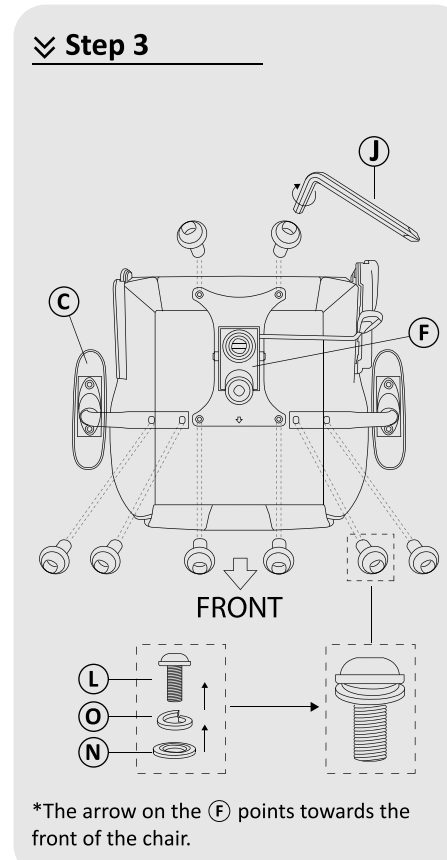

Questo manuale d'istruzione è fornito da trovaprezzi.it. Scopri tutte le offerte per [Cooler Master Caliber R1 Nero Blu](#) o cerca il tuo prodotto tra le [migliori offerte di Arredamento per Ufficio](#)

Questo manuale d'istruzione è fornito da trovaprezzi.it. Scopri tutte le offerte per [Cooler Master Caliber R1 Nero Blu](#) o cerca il tuo prodotto tra le [migliori offerte di Arredamento per Ufficio](#)

READY TO GO