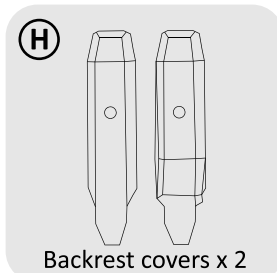

Questo manuale d'istruzione è fornito da trovaprezzi.it. Scopri tutte le offerte per [Cooler Master Caliber R1 Nero Blu](#) o cerca il tuo prodotto tra le [migliori offerte di Arredamento per Ufficio](#)

READY TO GO