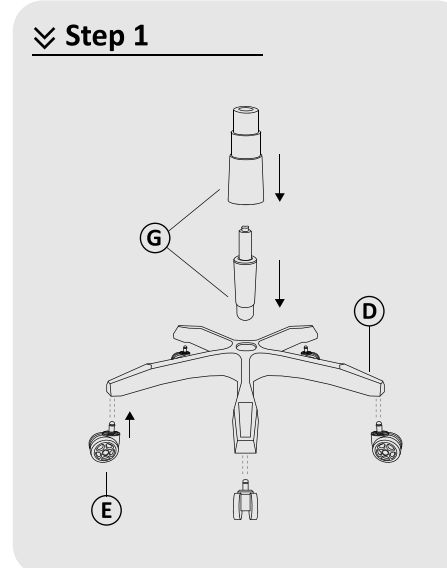

Questo manuale d'istruzione è fornito da trovaprezzi.it. Scopri tutte le offerte per [Cooler Master Caliber R1 Nero Blu](#) o cerca il tuo prodotto tra le [migliori offerte di Arredamento per Ufficio](#)

Questo manuale d'istruzione è fornito da trovaprezzi.it. Scopri tutte le offerte per [Cooler Master Caliber R1 Nero Blu](#) o cerca il tuo prodotto tra le [migliori offerte di Arredamento per Ufficio](#)

READY TO GO