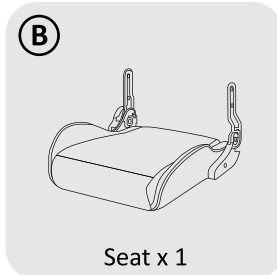

READY TO GO

USER GUIDE

1. Please pull the levers upwards when adjusting the height and reclination of the chair. Do not push the levers downwards;
2. Please be careful when adjusting the backrest angle to avoid violent movement of the backrest;
3. This chair is for sitting only. Do not use as a stepstool, wheelchair or other purposes;
4. Please do not sit close to the front of the chair;
5. This chair is designed for only one person's use at a time;
6. Please do not sit on the armrests;
7. Avoid leaving the chair in direct sunlight to prevent fading;
8. Clean with gentle cleansers if necessary. Do not scrub excessively;
9. All parts should be checked regularly to ensure this chair is safe to be used;
10. Stop using the product immediately if the chair is found to be damaged. Please contact us for more information.