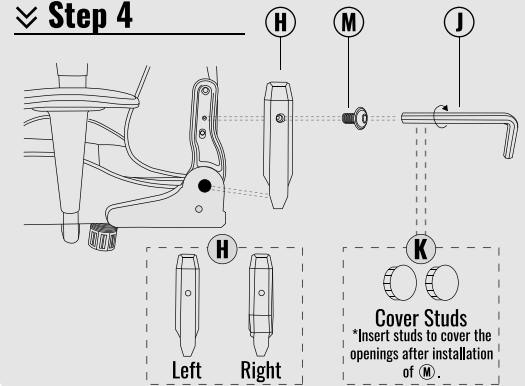

READY TO GO

≡ Step 1

≡ Step 2

≡ Step 3

*The arrow on the ⑥ points towards the front of the chair.

≡ Step 4

≡ Step 5

USER GUIDE

Make It Yours.

Caliber R1 Gaming Chair

INSTALLATION MANUAL