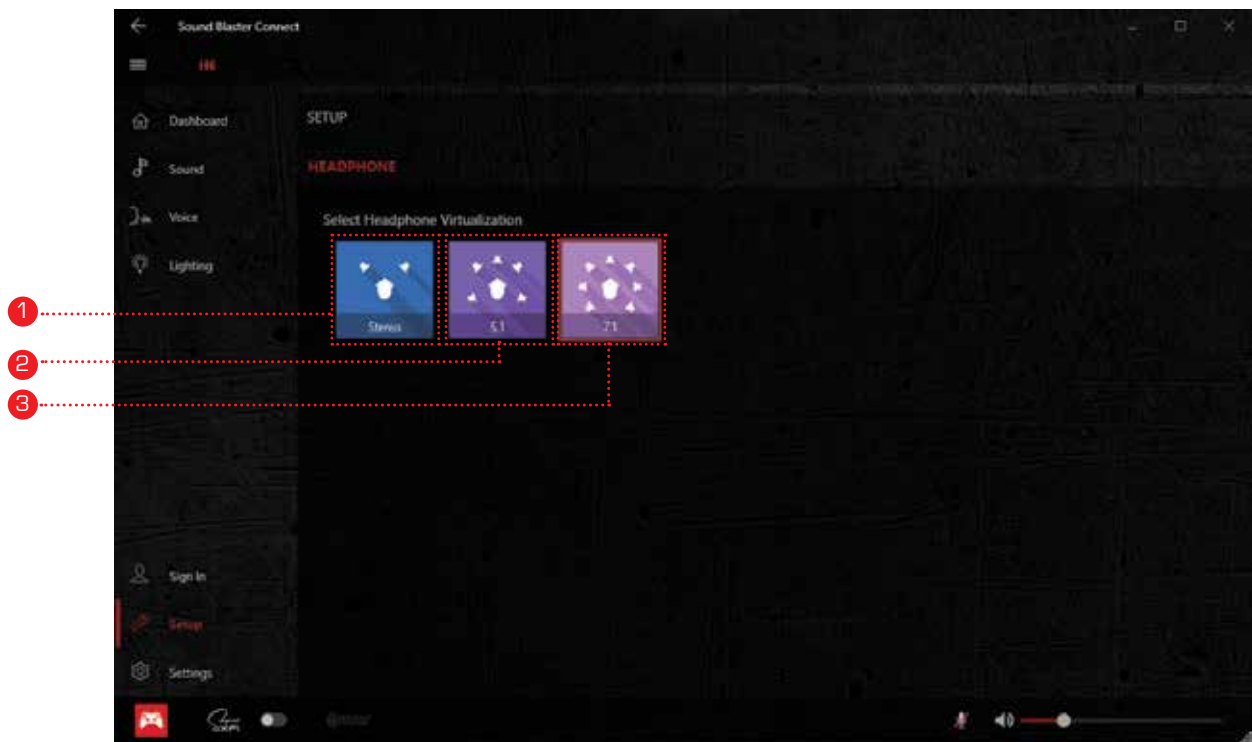

ENHANCING YOUR AUDIO EXPERIENCE

HEADPHONE VIRTUALIZATION SETUP

Heighten your gaming audio experience with the Sound BlasterX H6 by setting up the **Headphone Virtualization** feature on Sound Blaster Connect software to further augment your virtual surround sound experience.

Select from the following options to activate Headphone Virtualization:

1. **Stereo**
2. **5.1 Surround Sound**
3. **7.1 Surround Sound**