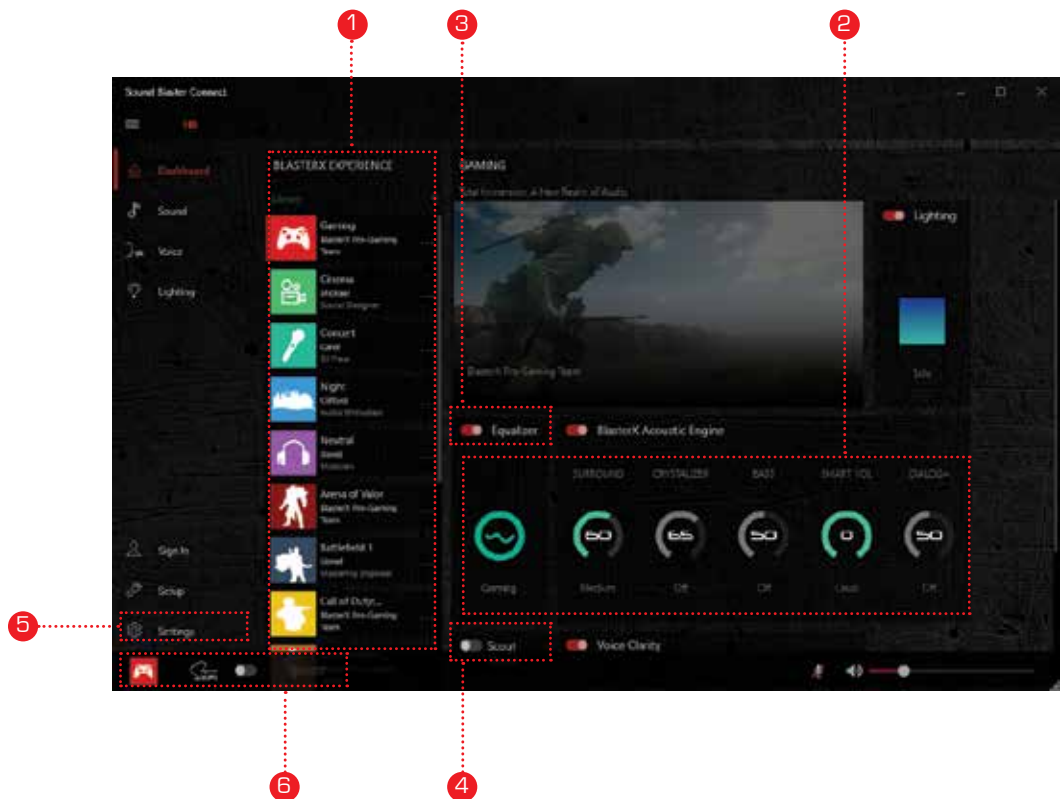

ENHANCING YOUR AUDIO EXPERIENCE

SOUND BLASTER CONNECT FOR PC

Available for Windows®, the fully customizable Sound Blaster Connect software gives you complete control over your listening experience with audio realism and immersive audio effects that intelligently enhance game play. From the whizz of bullets flying past your ears in your favorite FPS game to the terrifying roar of a troll from an adventure title, the essence of your games comes alive with our professionally tweaked enhancements!

Sound
BLASTER

Visit www.blasterX.com/software to download.

1: PROFILE SETTINGS

- Shows current profile
- Select another profile or customize profile settings

2: BLASTERX ACOUSTIC ENGINE SETTINGS

Modify audio playback enhancement settings

3: EQUALIZER SETTINGS

- Select a preset EQ
- Modify EQ settings

4: SCOUT MODE SETTINGS

- Activate Scout Mode to enhance audio cues in combat games
- Assign short-cut keys to activate Scout Mode

5: MENU

- Change language settings
- Restore default settings

6: DEVICE STATUS

Shows current device settings