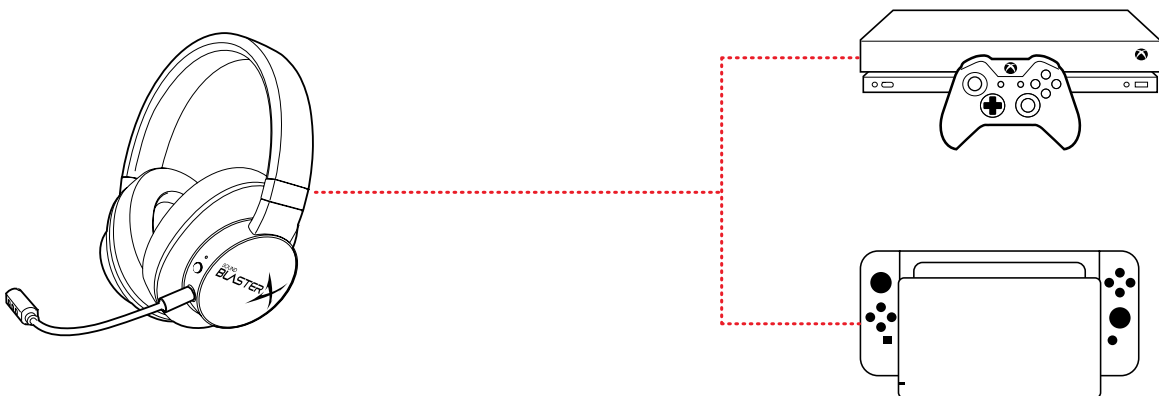

XBOX ONE / MOBILE

Plug the Sound BlasterX H6 to your Xbox controller or Nintendo Switch console via the analog cable provided to enjoy quality and immersive gaming experience both at home or while on the go.