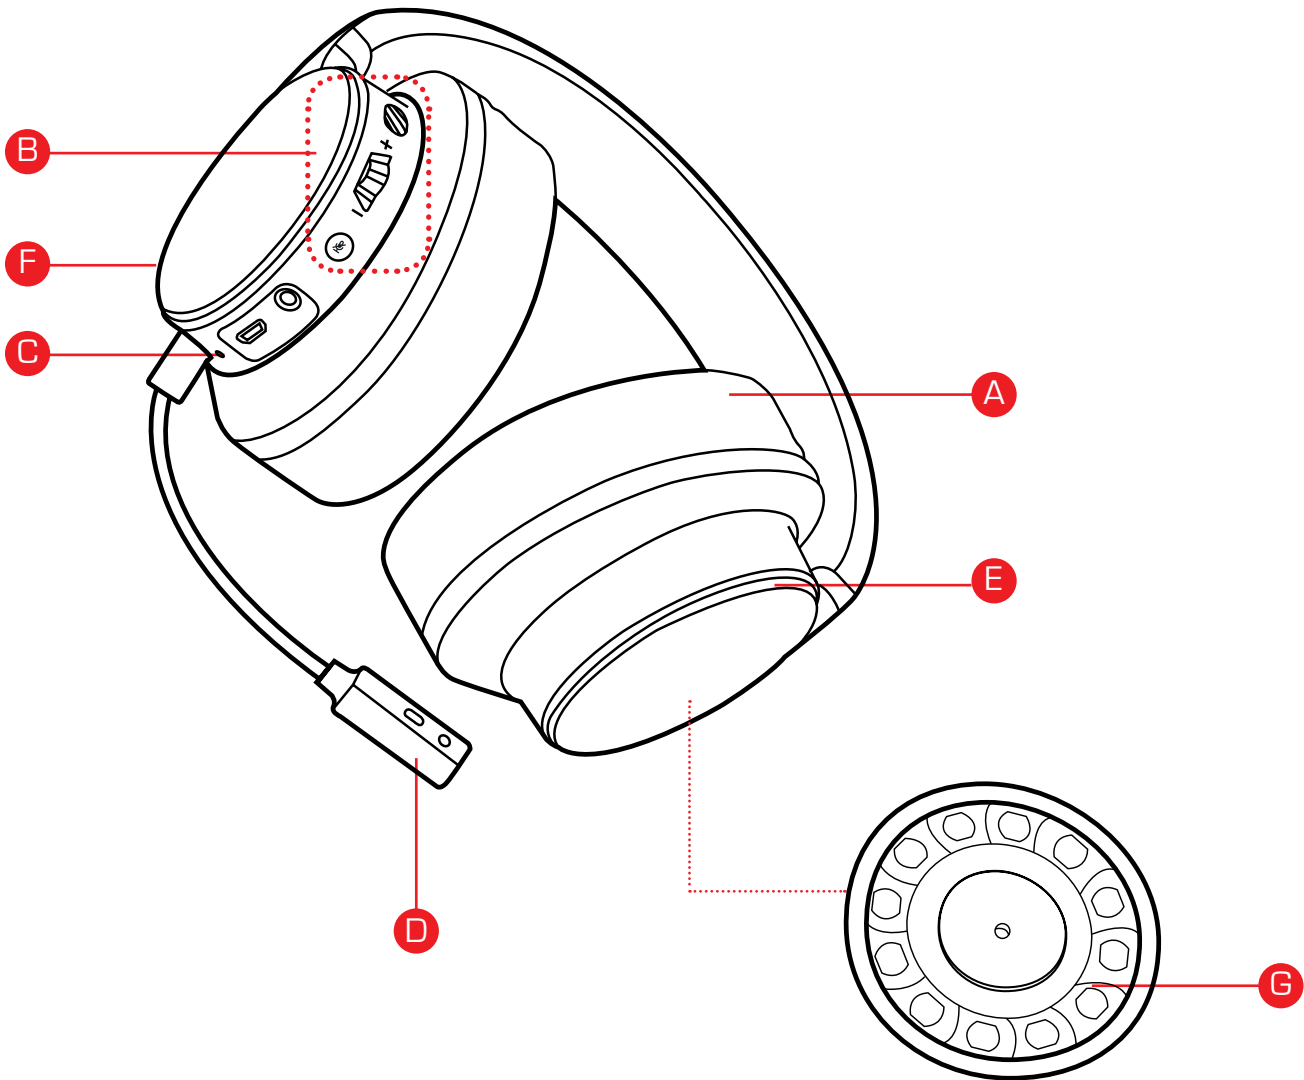

OVERVIEW

ARCHITECTURE & CONTROLS

- **A** Breathable & replaceable high density memory foam fabric mesh earpads
- **B** On-ear volume, mic & multifunction controls
- **C** Ambient monitoring lets you hear the outside world when activated
- **D** Detachable noise-reducing clearcomms mic
- **E** Customizable aurora RGB lighting
- **F** 3 Professionally-tuned hardware EQ profiles work even without software
- **G** Pro-tuned 50mm neodymium drivers for loud, accurate sound