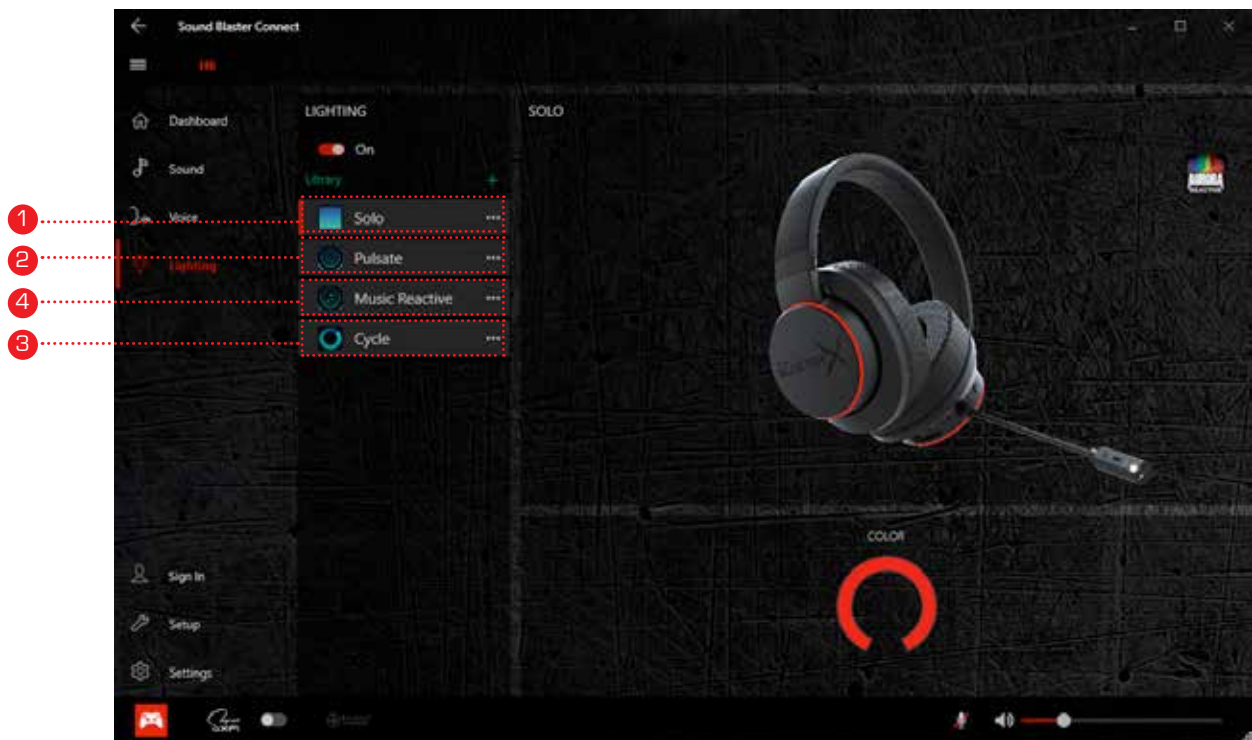

CUSTOMIZING LUMINOSITY

PERSONALIZED LIGHT SHOW AESTHETICS FOR YOUR PLEASURE

Personalize your Sound BlasterX H6 further with the **Aurora Reactive** lighting system. Enjoy the ability to program up to 16 million colors in different motions and speed when you connect the headset to the Sound Blaster Connect software.

Select from the following motions to enjoy a symphony of lights:

1. **Solo**
2. **Pulsate**
3. **Cycle**
4. **Music Reactive:** Bring your music alive with **Music Reactive**. Soak in the bass drops and the serenity of the harmonies as lights dance along to your choice of music.