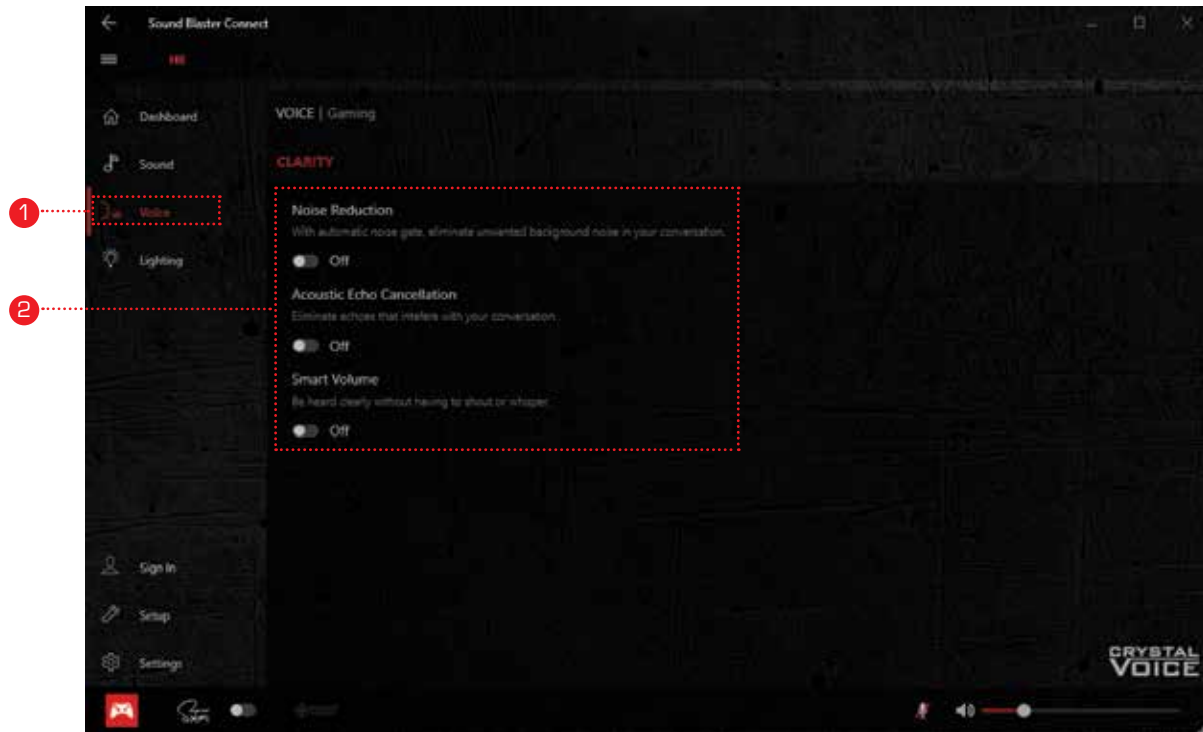

ENHANCING YOUR AUDIO EXPERIENCE

ENHANCED VOICE CLARITY IN ONLINE GAMING SESSIONS

Enjoy crystal clear **Voice** clarity by tuning the settings in accordance to your preference during online chat sessions.

1. Go to **Voice** tab to access voice chat settings for gaming.
2. Toggle between On/Off to select between **Noise Reduction**, **Acoustic Echo Cancellation** and **Smart Volume**.