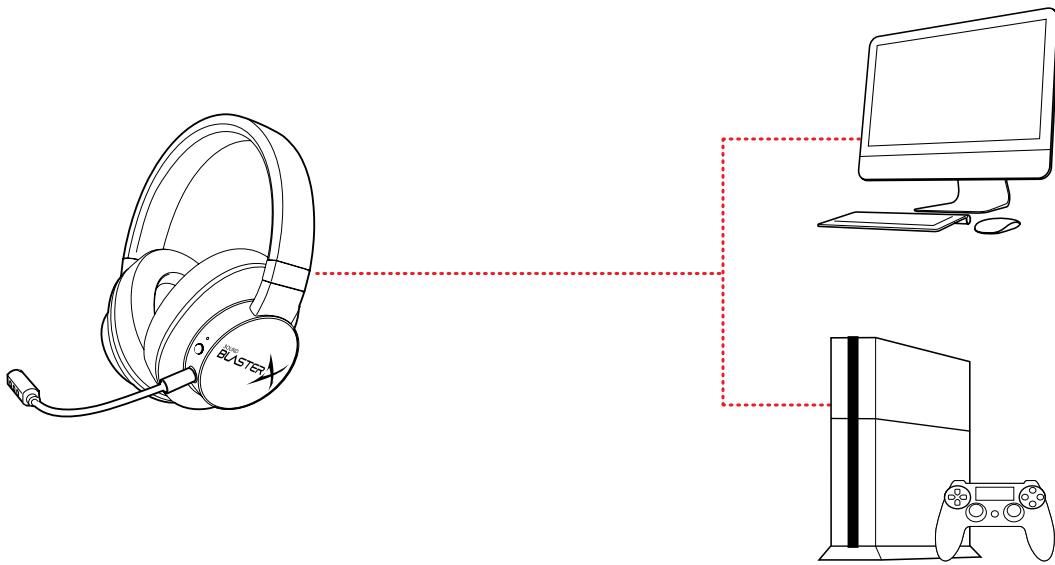

OVERVIEW

CONNECTIVITY

PC / MAC / PS4 / NINTENDO SWITCH

Enjoy lossless audio with crystal clear clarity by connecting the Sound BlasterX H6 via USB. Simply plug & play to enjoy stunning, immersive audio on your computer or console.