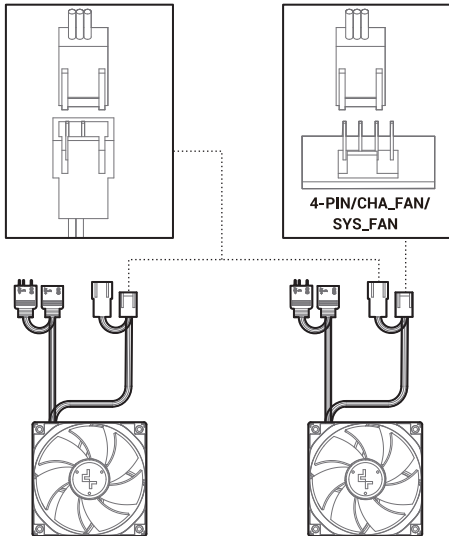

Fan Power Line Wiring

For reference only, please refer to the real product.