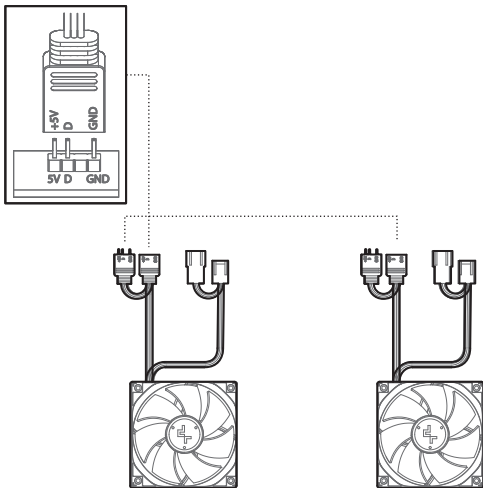

Motherboard RGB Synchronization

For reference only, please refer to the real product.