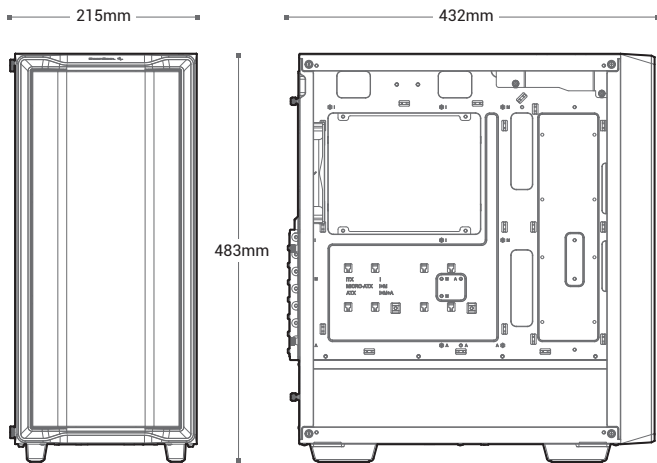

### Case Specifications

Length:432mm    Maximum GPU length:370mm  
Width:215mm    Maximum PSU length:170mm  
Height:483mm    Maximum CPU Cooler length:165mm

Radiator compatibility:  
Front: 120/140/240/280/360mm  
Top: 120/140/240/280mm  
Rear: 120mm

Fan Screws

**x12****L**

Stand Off

**x4****M**Power Compartment Fan Screws **x8****N**

Sleeve Screws

**x1****O**

Cable Ties

**x11**

# Specifications

120mm×1

120mm

120mm×38mm  
140mm×38mm

120/140/240/280/360mm

---

120mm×2

140mm×2