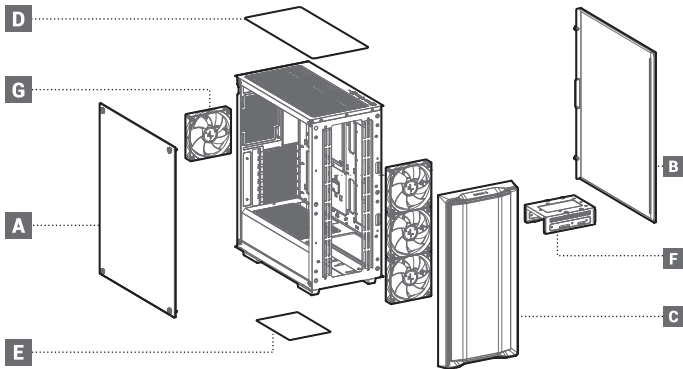

Case Features

Case Specifications

Length:432mm   Maximum GPU length:370mm
Width:215mm   Maximum PSU length:170mm
Height:483mm   Maximum CPU Cooler length:165mm

Radiator compatibility:
Front: 120/140/240/280/360mm
Top: 120/140/240/280mm
Rear: 120mm

Fan locations:
Front: 3x120/3x140mm
Top: 2x120/2x140mm
Rear: 1x120mm
PSU Shrouded: 2x120mm