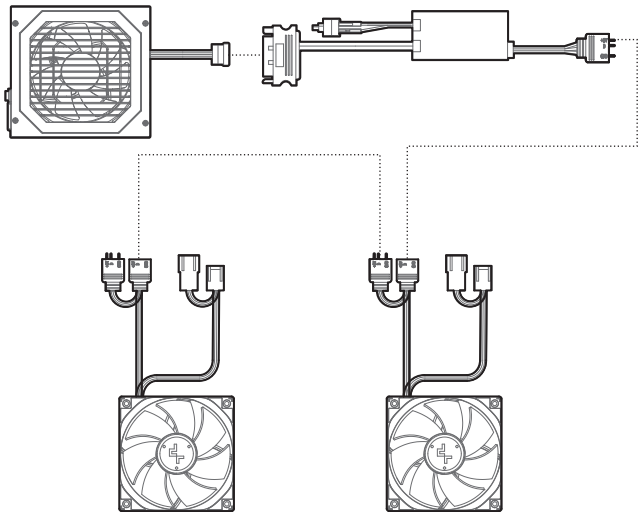

Manual RGB Wiring

For reference only, please refer to the real product.