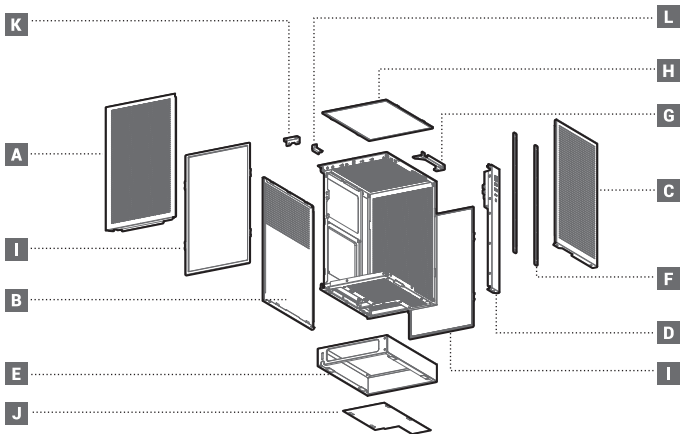

Case Features

Case Specifications

Length:250mm
Width:200mm
Height:380mm

Maximum GPU length:305mm(SFX)/230mm(ATX)
Maximum PSU length:140mm
Maximum CPU Cooler length:172mm

Radiator compatibility:
Rear:240mm

Fan locations:
Front: NA
Top: 1×120mm
Rear: 2×120mm
Bottom:1×120mm
Side: 2×120mm