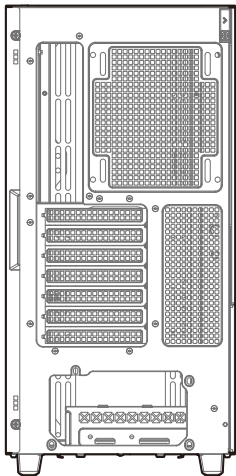

SSD screws

**x8****N**

HDD screws

**x12****O**

Fan screws

**x9****P**

Stand off

**x4****Q**

Glass side Panel screws

**x1****R**

Power compartment Fan screw

**x8****S**

Cable ties

**x11**

# Specifications

---

120mm×1  
140mm×1

120/140mm

---

120mm×3  
140mm×3

120/140/240/280/360mm

---