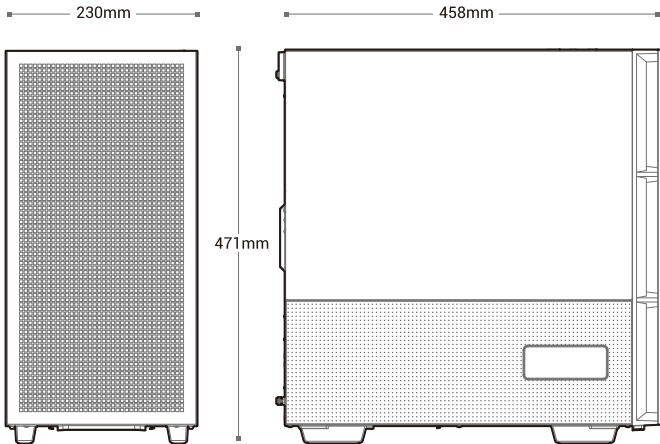

### Case Specifications

Length:458mm    Maximum GPU length:380mm  
Width:230mm    Maximum PSU length:170mm  
Height:471mm    Maximum CPU Cooler length:175mm

Radiator compatibility:  
Front: 120/140/240/280/360mm  
Top: 120/140/240/280/360mm  
Rear: 120/140mm

Glass side Panel screws

**x1****R**

Power compartment Fan screw

**x8****S**

Cable ties

**x11**

# Specifications

---

120mm×1  
140mm×1

120/140mm

---

120mm×3  
140mm×3

120/140/240/280/360mm

---