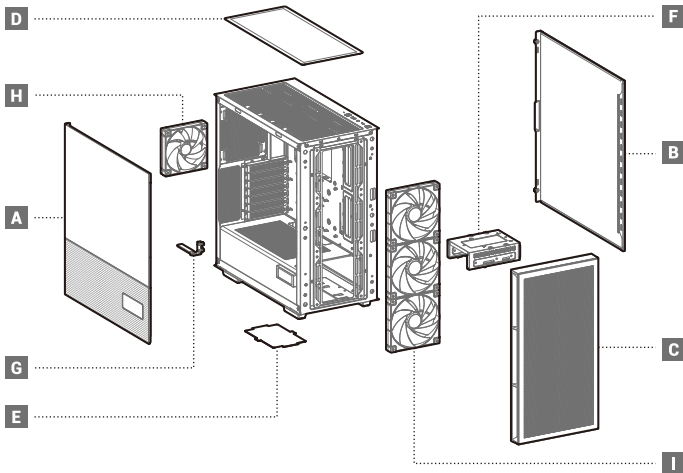

### Case Specifications

Length:458mm    Maximum GPU length:380mm  
Width:230mm    Maximum PSU length:170mm  
Height:471mm    Maximum CPU Cooler length:175mm

Radiator compatibility:  
Front: 120/140/240/280/360mm  
Top: 120/140/240/280/360mm  
Rear: 120/140mm