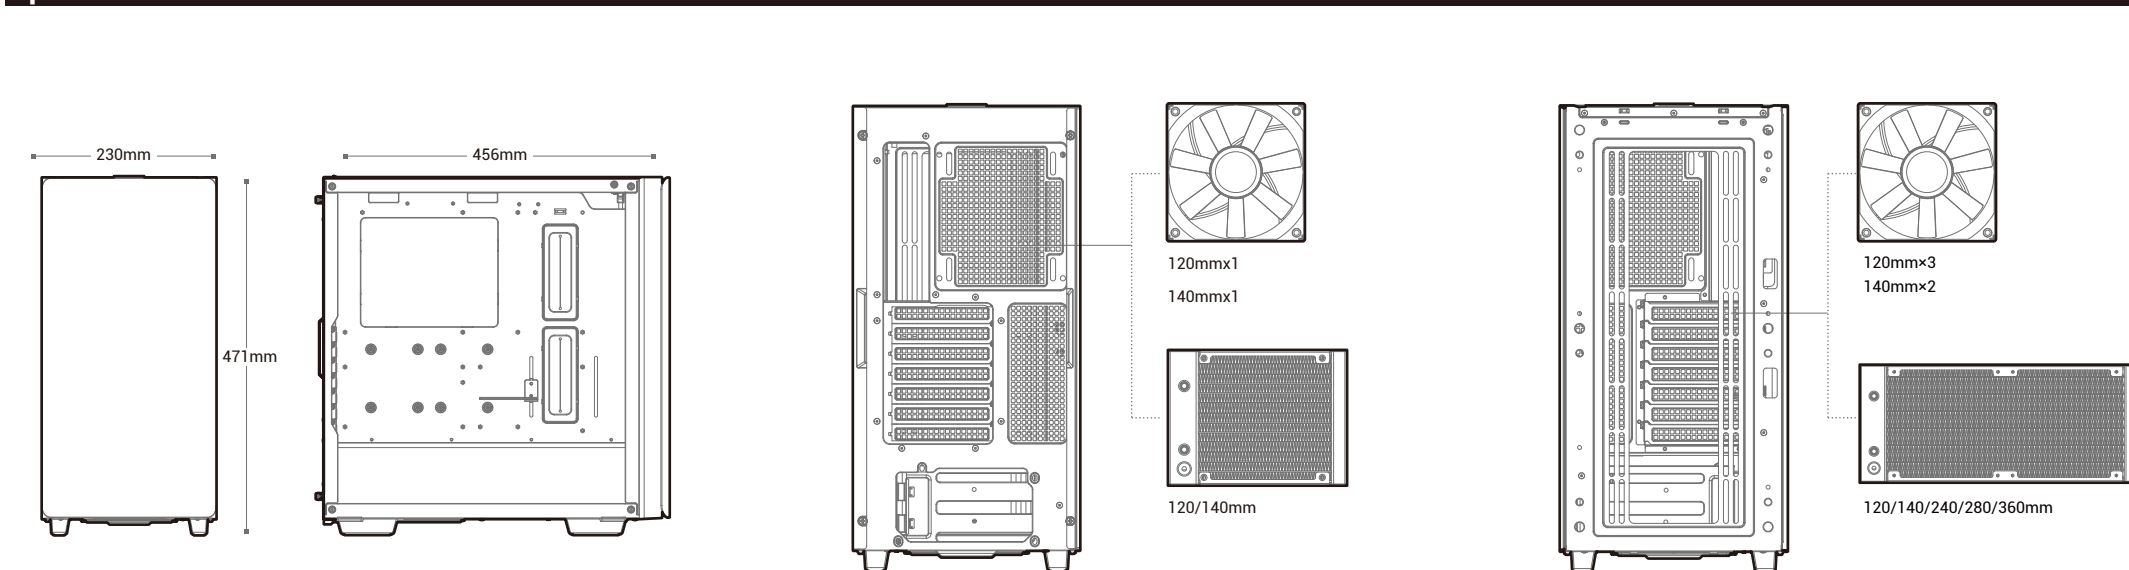

Specifications