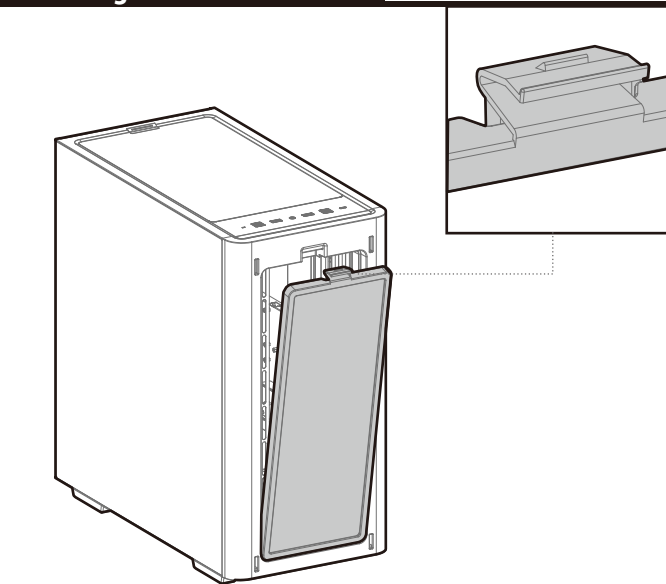

Removing the Front Dust Filter