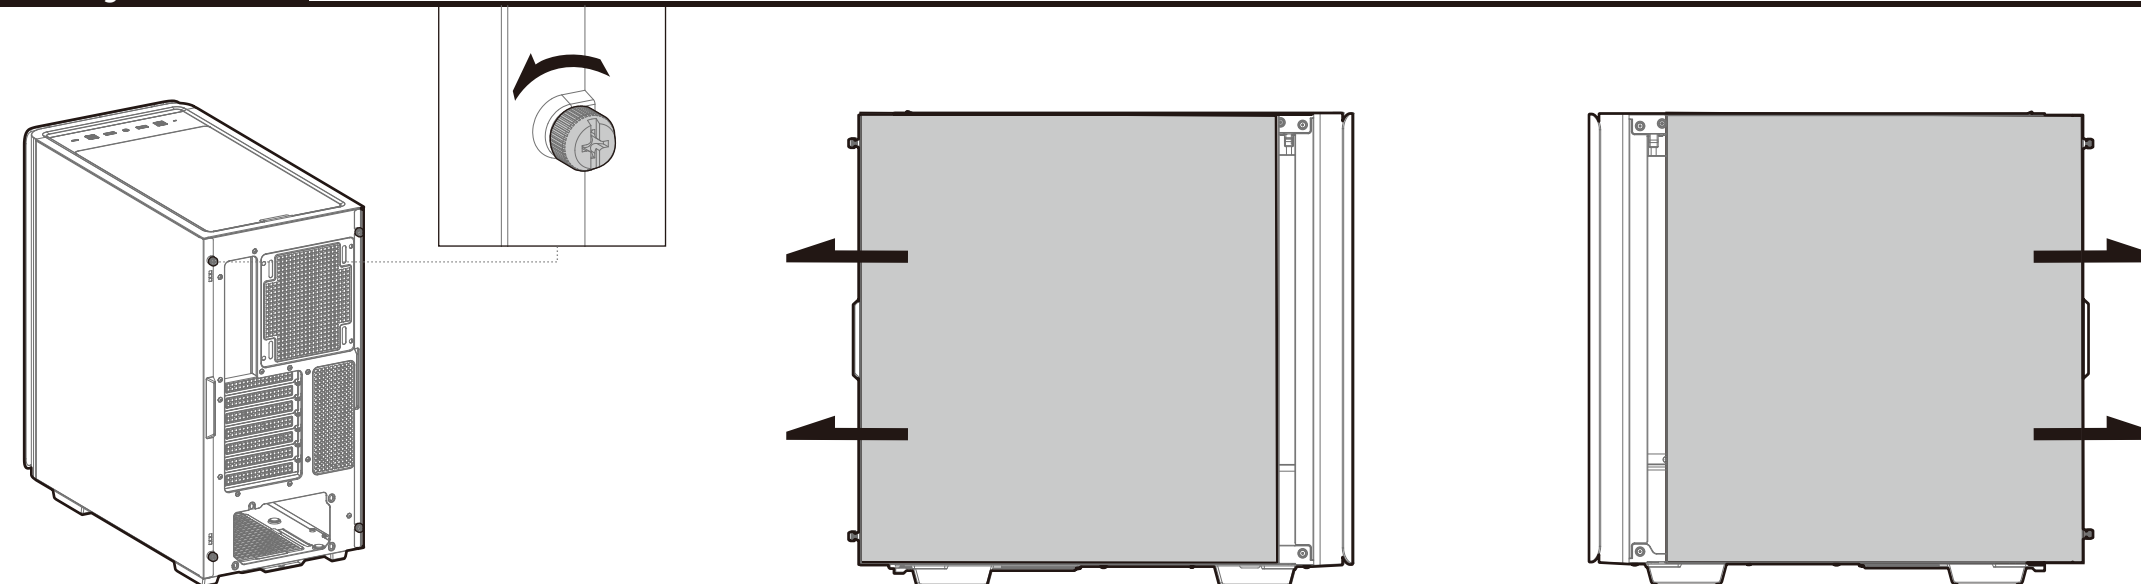

Removing the Side Panel