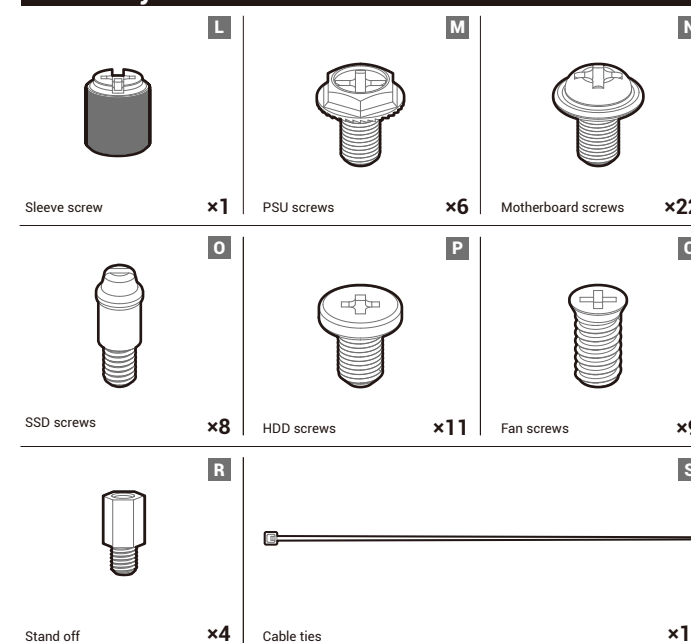

Accessory Kit Contents