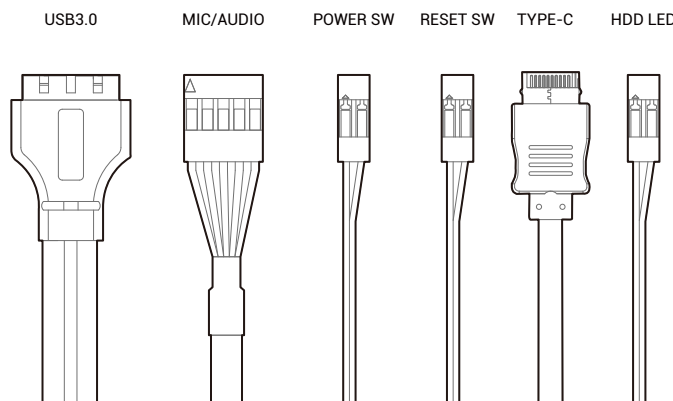

Installing the Front I/O Connectors