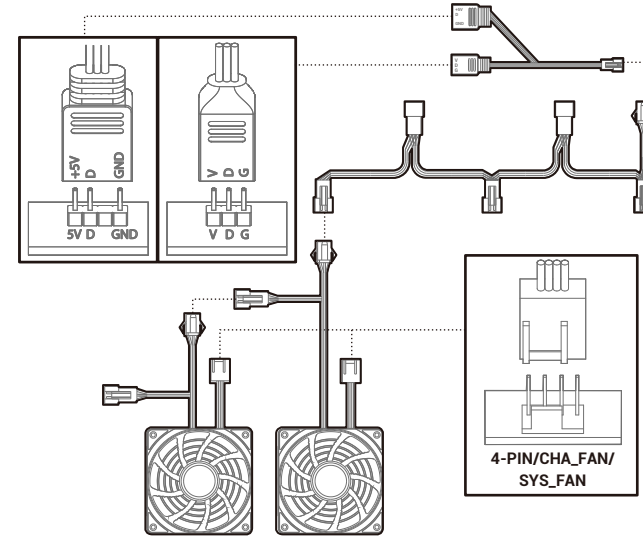

Motherboard RGB Synchronization