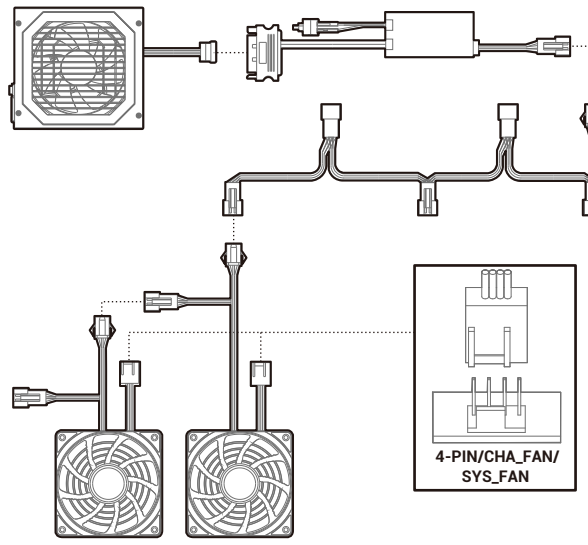

Manual RGB Wiring