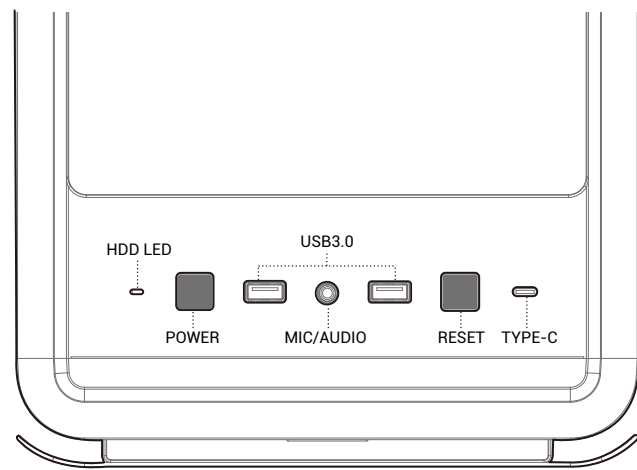

I/O Panel Introduction