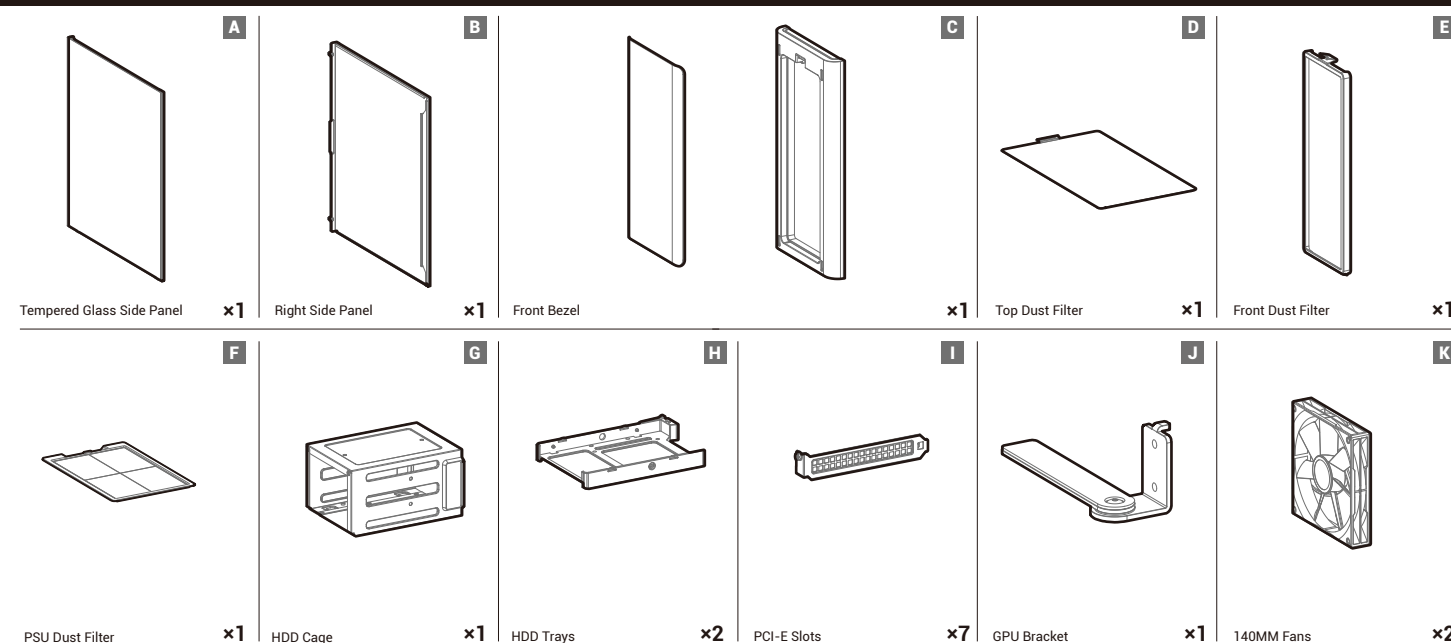

Case Specifications

Length: 456mm Maximum GPU length: 360mm
Width: 230mm Maximum PSU length: 160mm
Height: 471mm Maximum CPU cooler height: 175mm
Rear: 120/140mm

Radiator compatibility:
Front: 120/140/240/280/360mm
Top: 2x120/2x140mm
Rear: 1x120/1x140mm