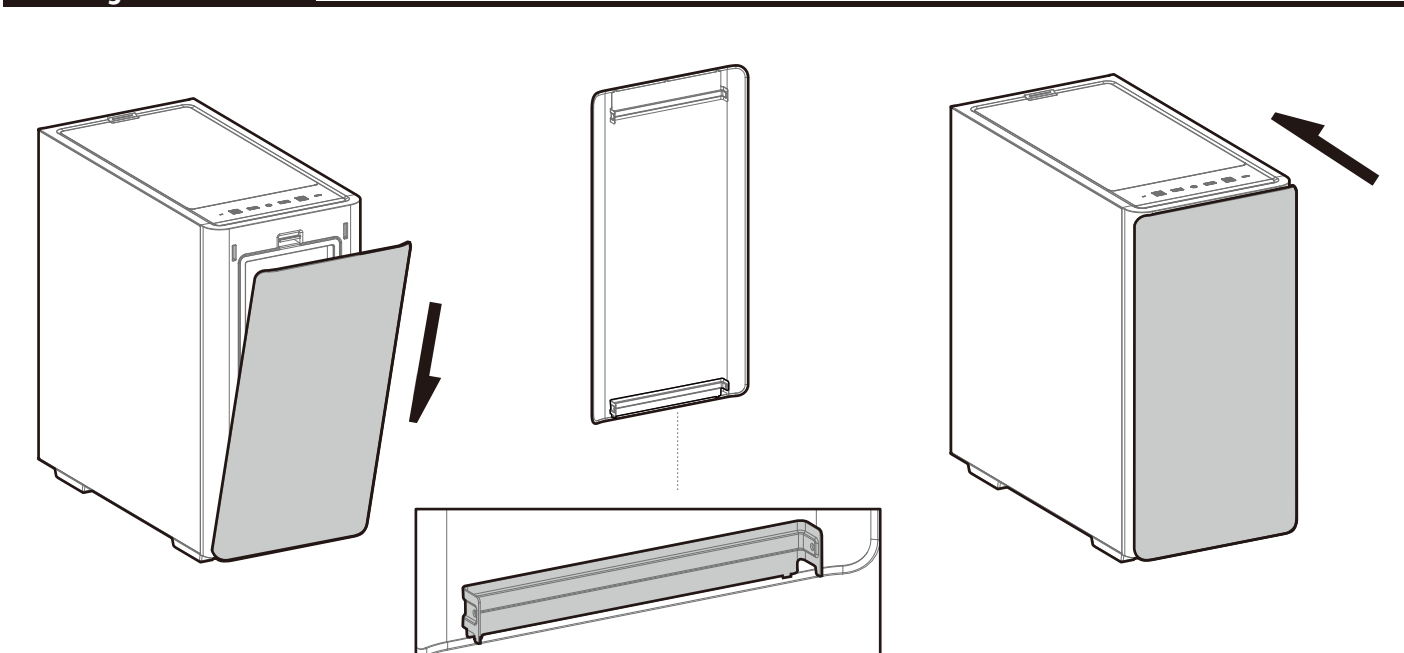

Installing the Front Panel