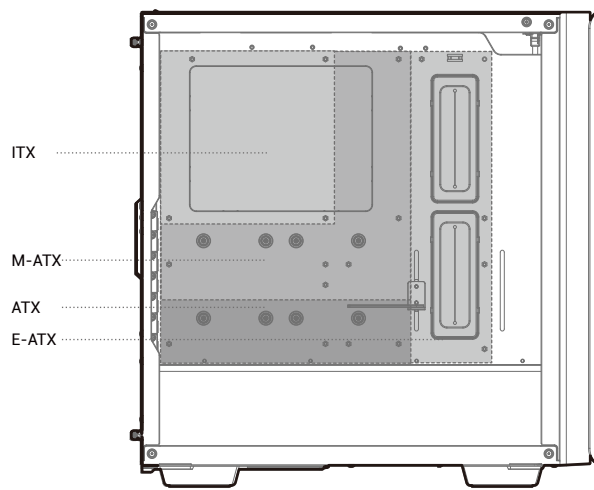

Installing the Motherboard