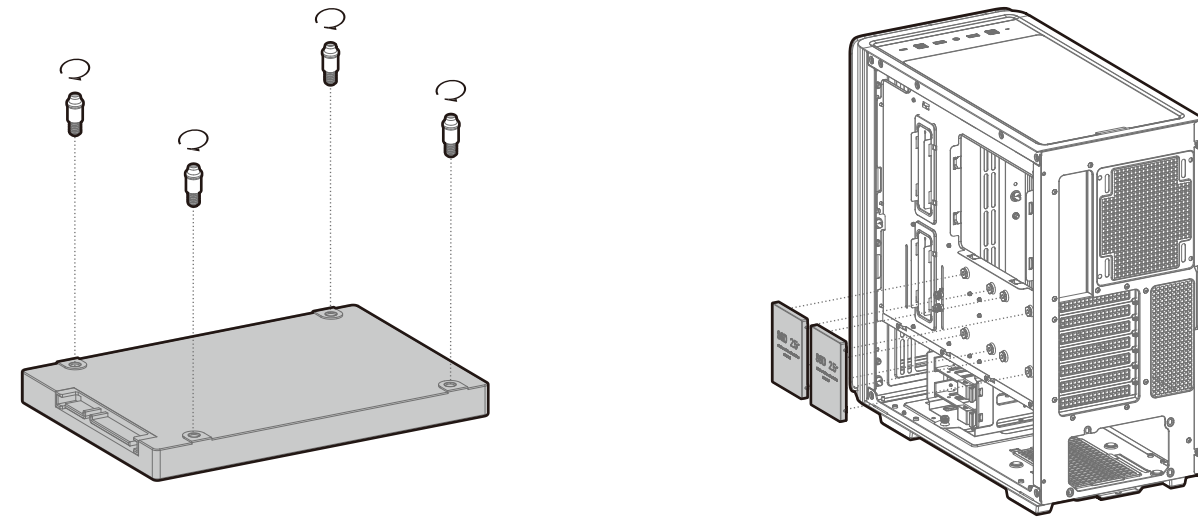

Installing SSDs