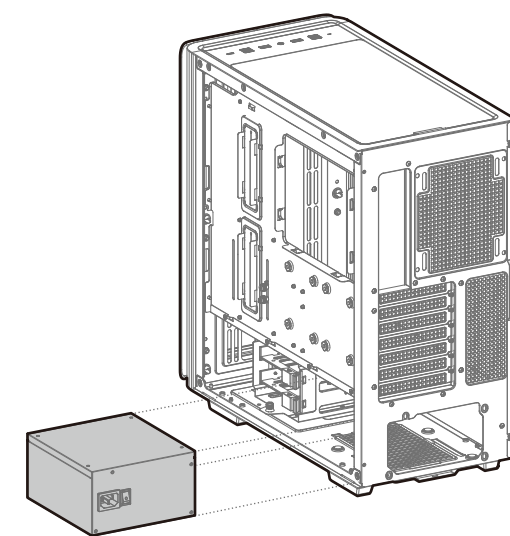

Installing the Power Supply