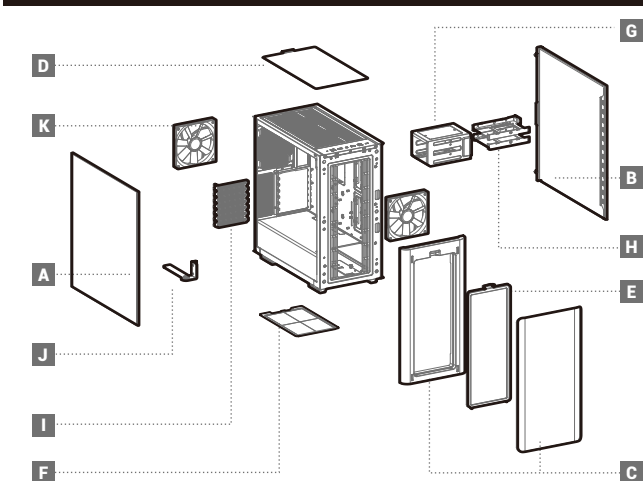

CK500 Series

Mid-Tower ATX Case

www.deepcool.com

Case Features