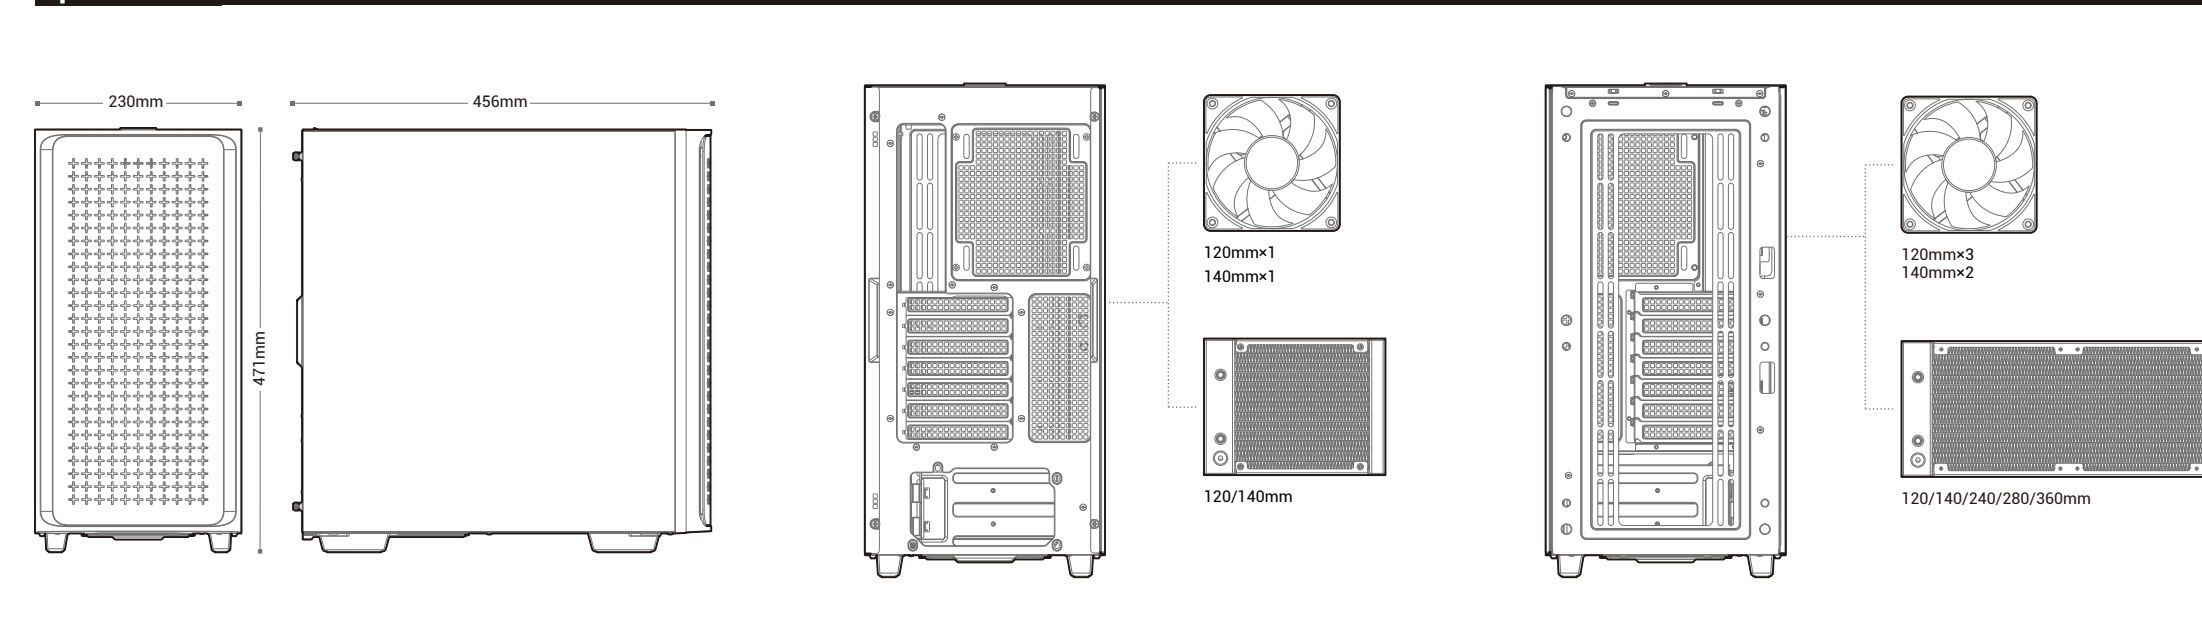

Specifications