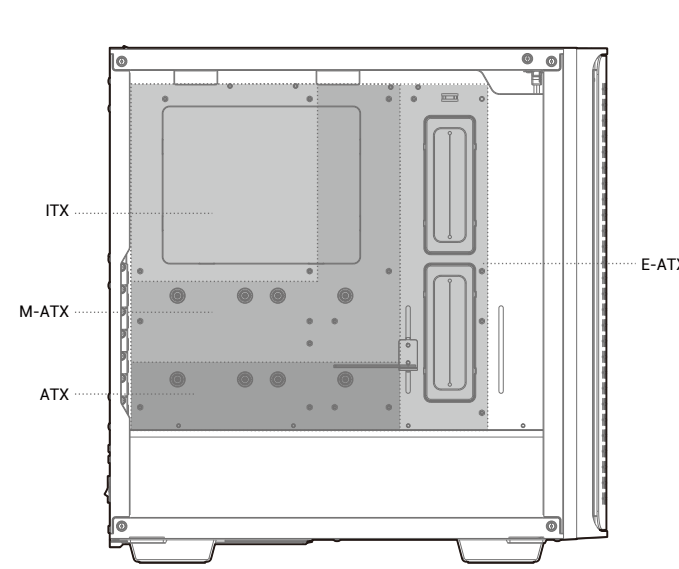

Installing the Motherboard