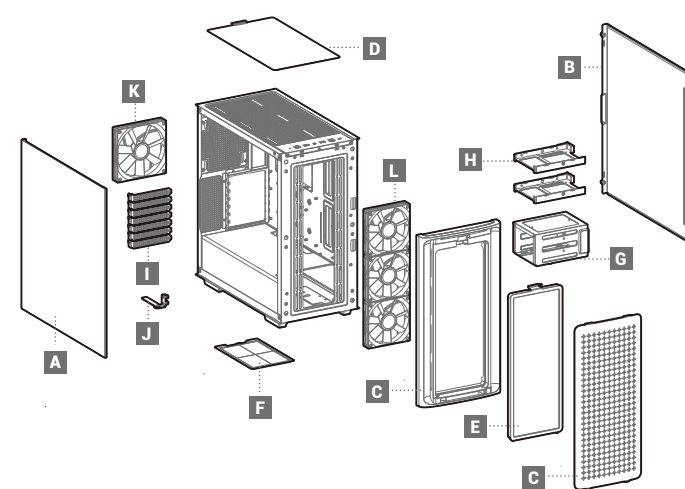

CK560 Series

Mid-Tower ATX Case

www.deepcool.com

Case Features

Case Specifications