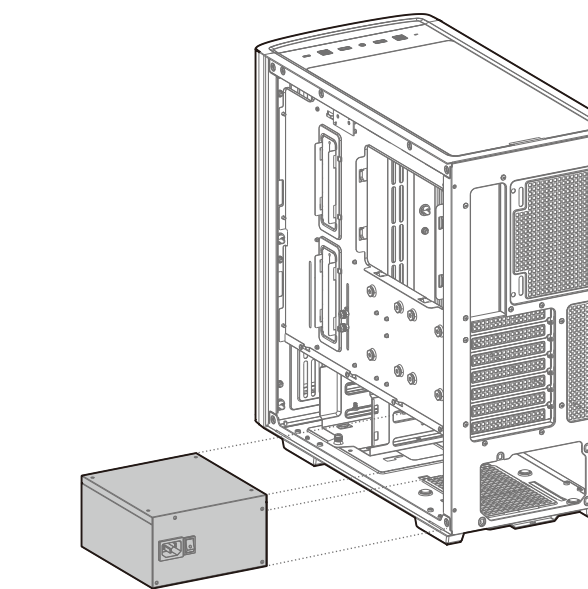

Installing the Power Supply