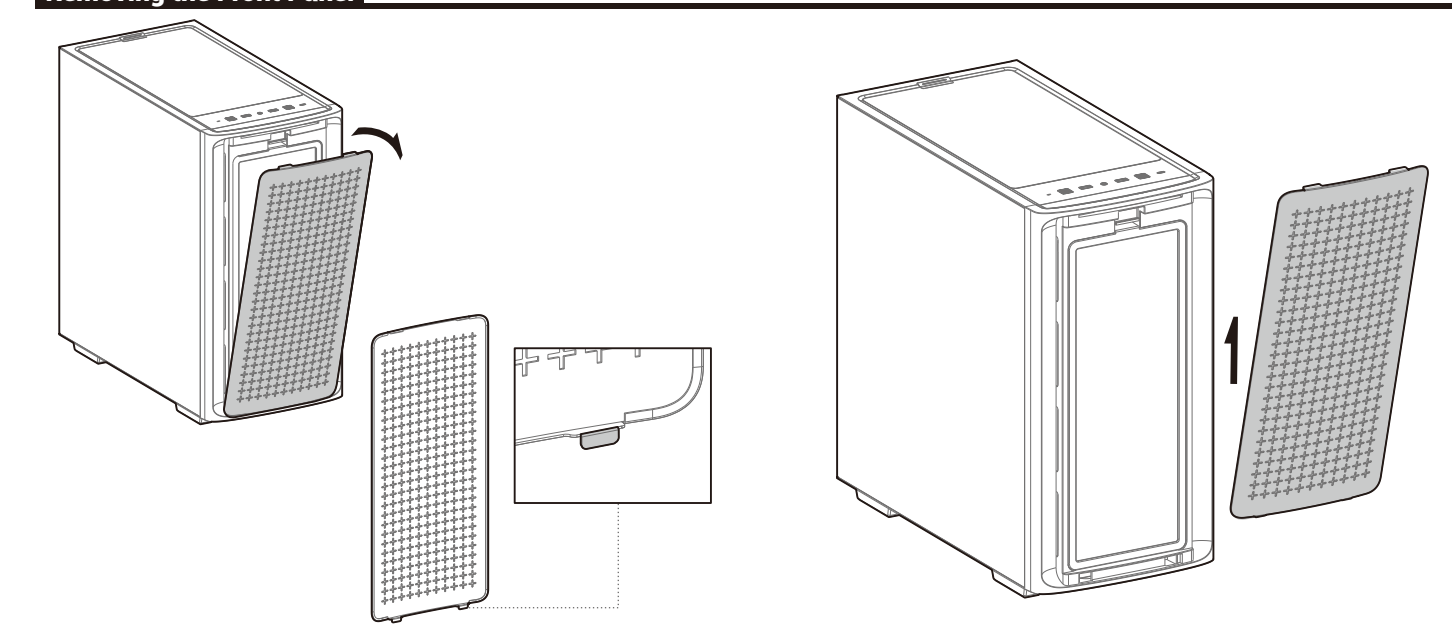

Removing the Front Panel