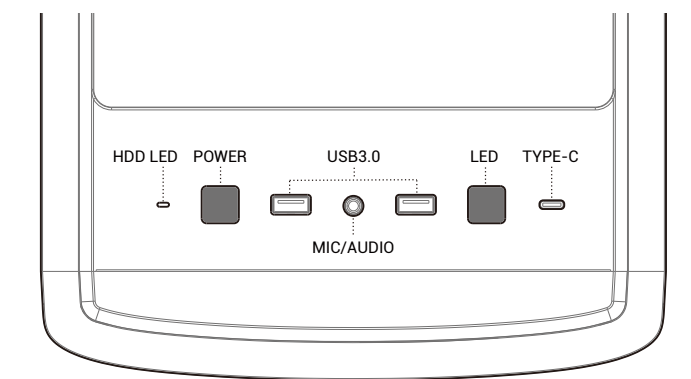

I/O Panel Introduction

For reference only, please refer to the real product.