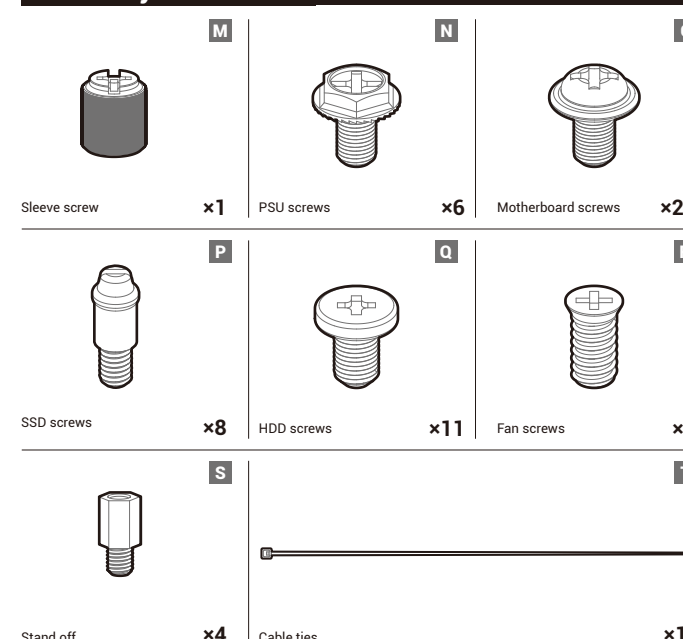

Accessory Kit Contents