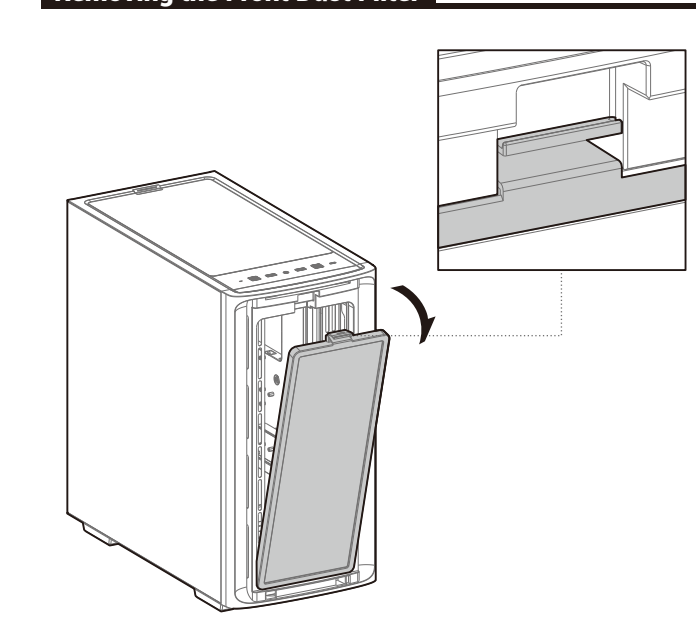

Removing the Front Dust Filter