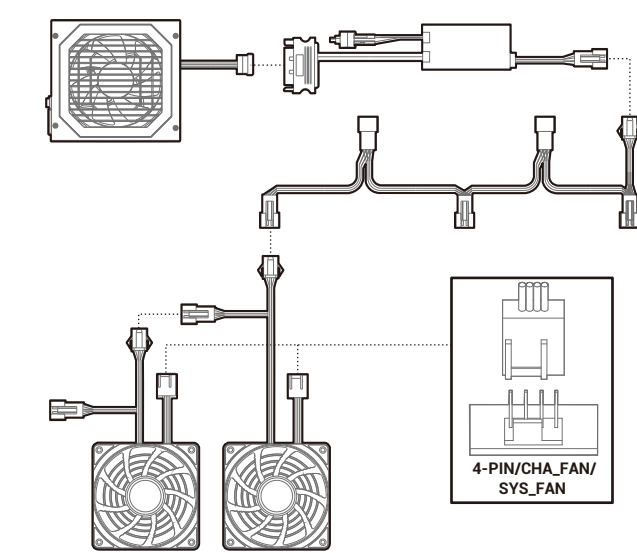

Manual RGB Wiring

For reference only, please refer to the real product.