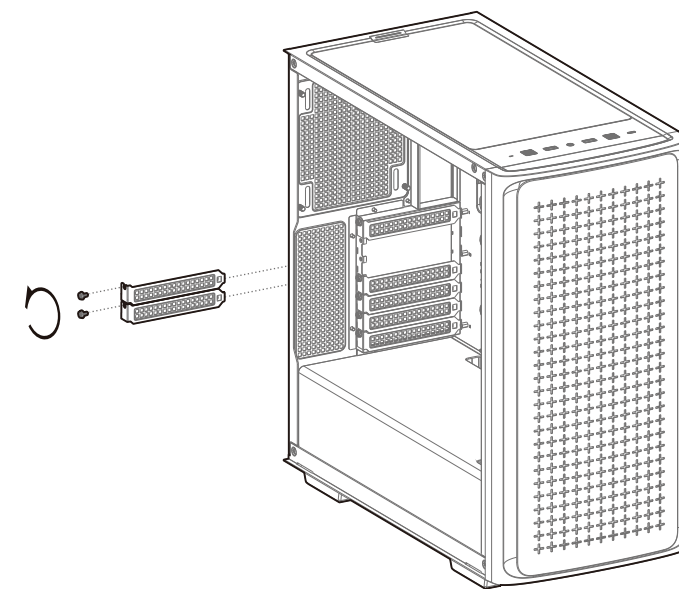

Installing the GPU