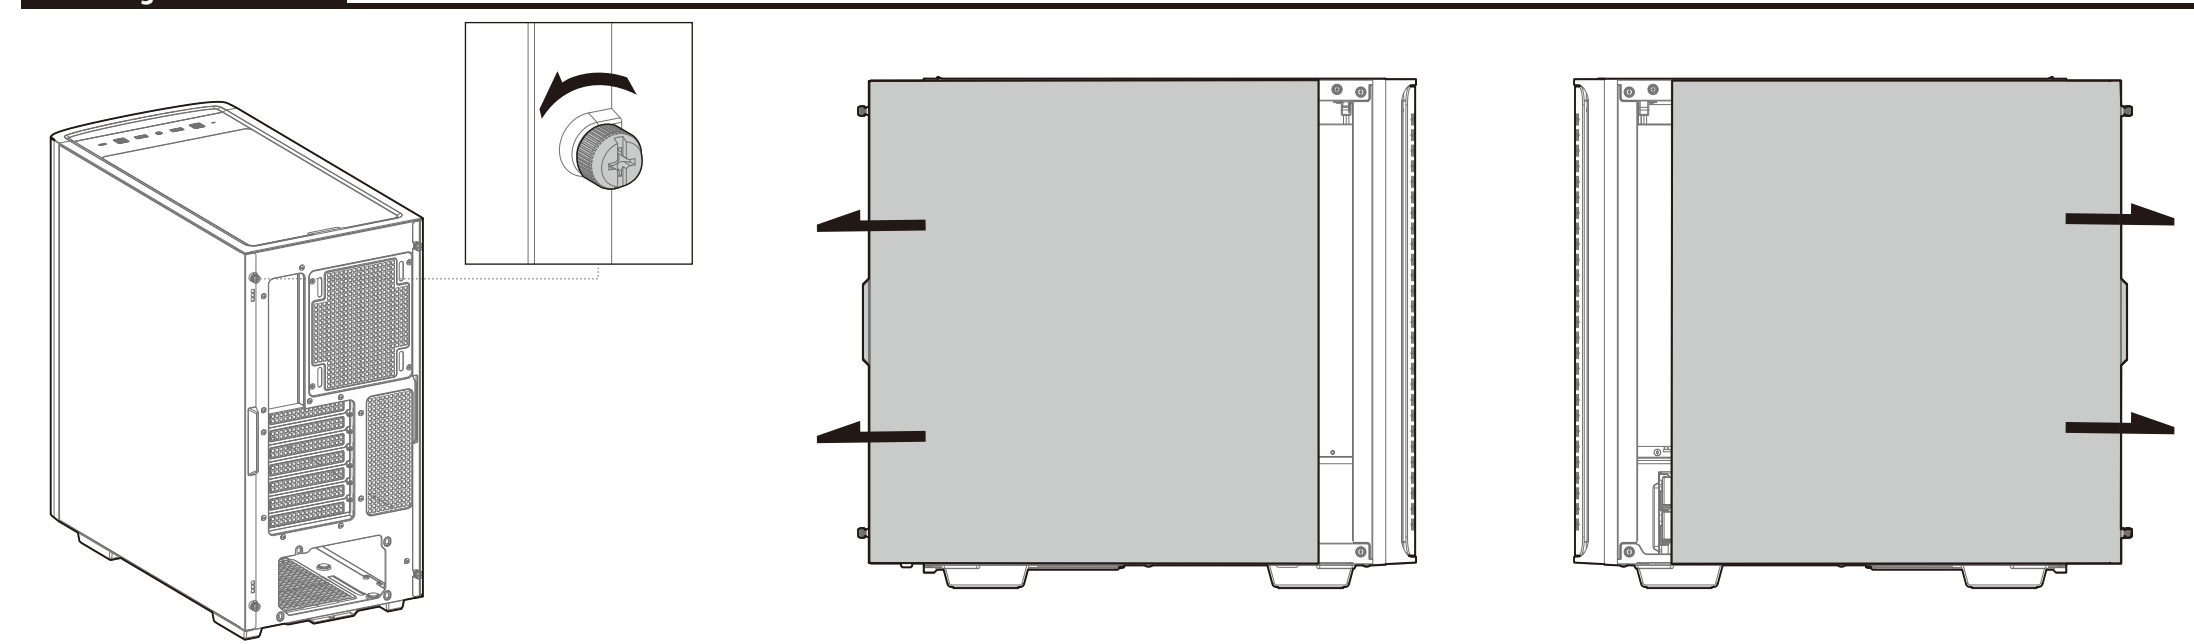

Removing the Side Panel