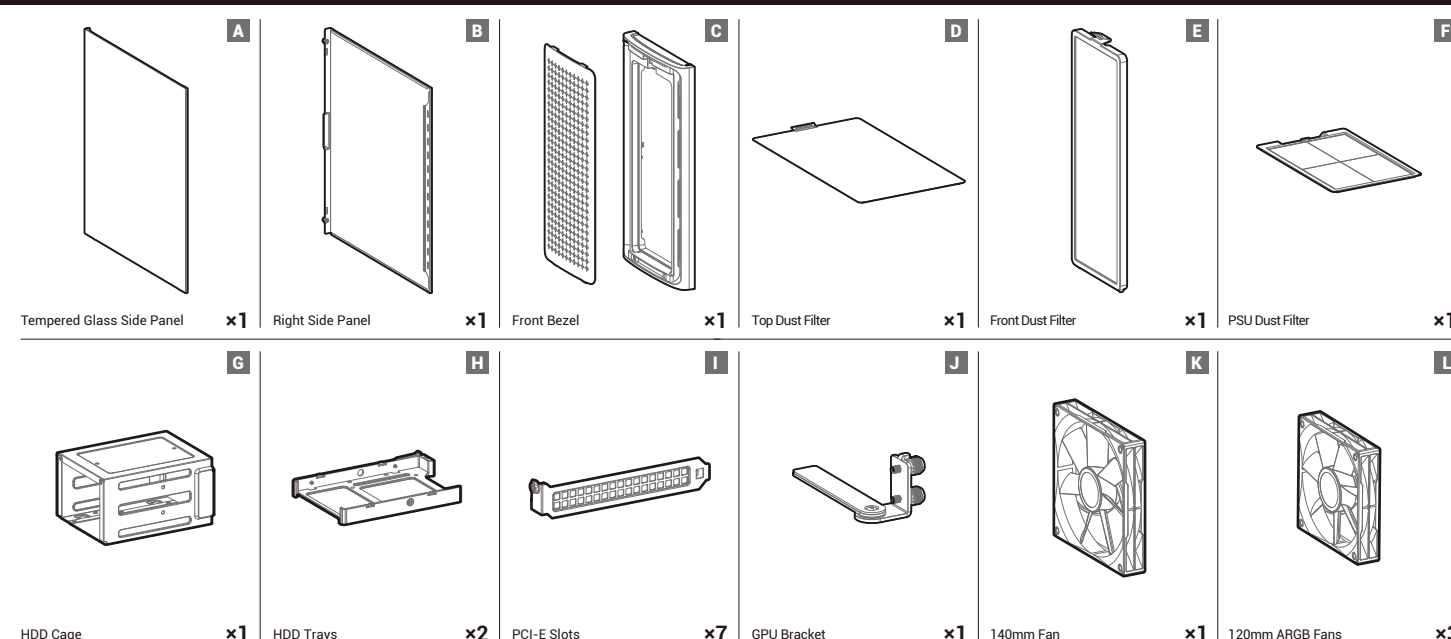

CK560 Series

Mid-Tower ATX Case

www.deepcool.com

Case Features

Case Specifications

Accessory Kit Contents

Specifications

Removing the Side Panel

Removing the Front Panel

Removing the Front Dust Filter