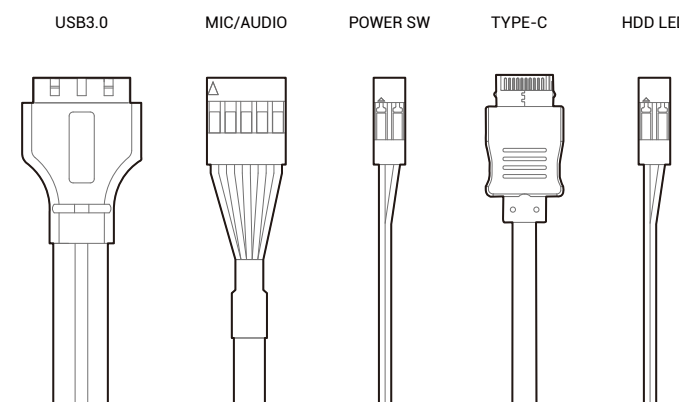

Installing the Front I/O Connectors

For reference only, please refer to the real product.