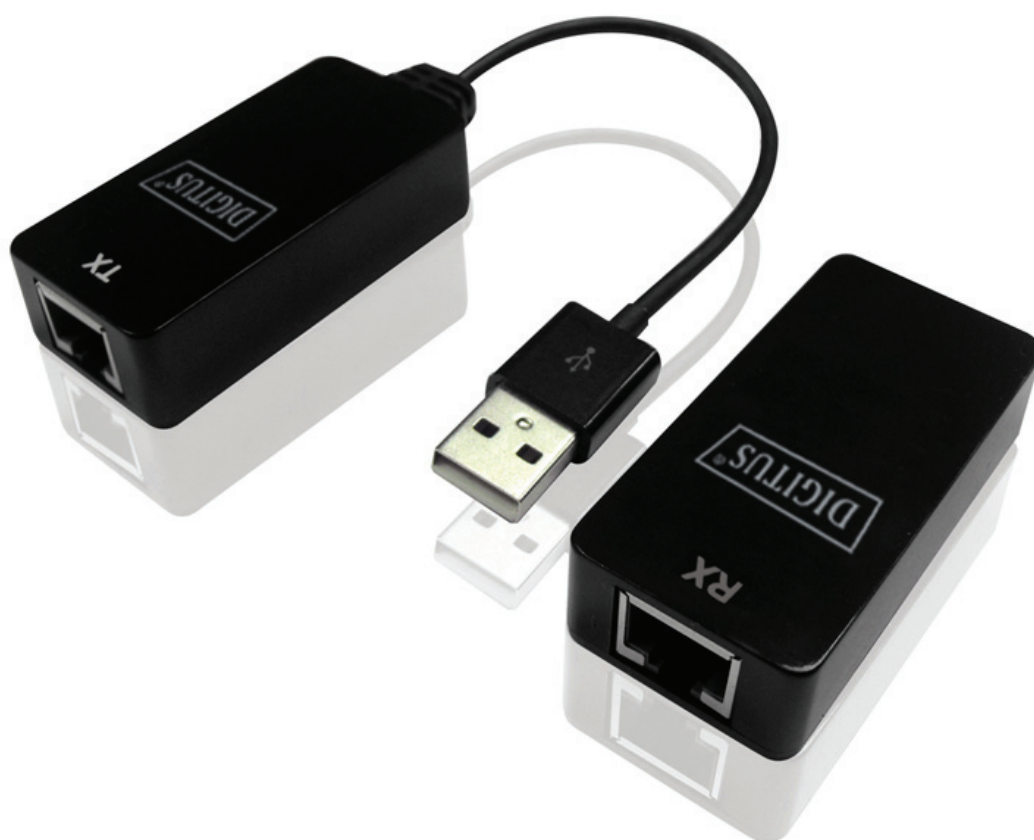

USB EXTENDER OVER CAT 5e, 6 NETWORK CABLE

Manual
DA-70141

Description

This USB extension adapter allows you to connect your USB device to your computer at a distance of up to 50 M with the help of a Cat 5e or Cat 6 patch cable (not included). This adapter will allow you to have your USB cameras, printers, web cams, scanners or any other USB device exactly where you want it without having to move around your computer.

Features

- Support USB high-speed (480Mbps), full-speed (12Mbps), and low-speed (1.5Mbps)
- Provides support for any high-speed (480 Mb/s) or full-speed (12 Mb/s) USB devices
- Allows a USB device to have its cable length extended up to 50 M (150 Ft)
- Embedded USB 2.0 Transceivers prevents signal loss
- No software driver required

Applications

Connect your computer or other USB Host to your USB mouse, keyboard, Flash disk, printer, USB HUB and PC camera up to 50 M.

System supports

- Windows 98SE/ME/2000/XP/7/8, Linux.
- One available USB Port

Package Contents

USB AF to RJ45 adapter | USB AM to RJ45 adapter | 5V 1A Power adapter

Specifications

| | | |
|-----------------------|-----------------|--|
| Local Unit | Upstream Port | USB Type A Male |
| | Downstream Port | RJ-45 Jack |
| Remote Unit | Upstream Port | USB Type A Female |
| | Downstream Port | RJ-45 Jack |
| Interconnect Cable | | Standard Category - 5e/6 Network Cable |
| Max Cable Length | | 50 M (150 Ft) |
| Supply Current Drawn | | 20 mA |
| Operating Temperature | | 5°C ~ 45°C |
| Storage Temperature | | 0°C ~ 45°C |