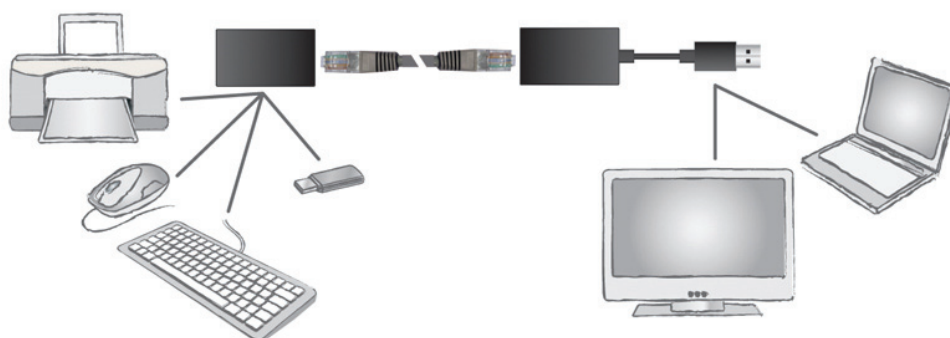

USB EXTENDER OVER CAT 5e, 6 NETWORK CABLE

Manual
DA-70141

Description

This USB extension adapter allows you to connect your USB device to your computer at a distance of up to 50 M with the help of a Cat 5e or Cat 6 patch cable (not included). This adapter will allow you to have your USB cameras, printers, web cams, scanners or any other USB device exactly where you want it without having to move around your computer.

Features

- Support USB high-speed (480Mbps), full-speed (12Mbps), and low-speed (1.5Mbps)
- Provides support for any high-speed (480 Mb/s) or full-speed (12 Mb/s) USB devices
- Allows a USB device to have its cable length extended up to 50 M (150 Ft)
- Embedded USB 2.0 Transceivers prevents signal loss
- No software driver required

Applications

Connect your computer or other USB Host to your USB mouse, keyboard, Flash disk, printer, USB HUB and PC camera up to 50 M.

System supports

- Windows 98SE/ME/2000/XP/7/8, Linux.
- One available USB Port

Package Contents

USB AF to RJ45 adapter | USB AM to RJ45 adapter | 5V 1A Power adapter

Specifications

| | | |
|-----------------------|-----------------|--|
| Local Unit | Upstream Port | USB Type A Male |
| | Downstream Port | RJ-45 Jack |
| Remote Unit | Upstream Port | USB Type A Female |
| | Downstream Port | RJ-45 Jack |
| Interconnect Cable | | Standard Category - 5e/6 Network Cable |
| Max Cable Length | | 50 M (150 Ft) |
| Supply Current Drawn | | 20 mA |
| Operating Temperature | | 5°C ~ 45°C |
| Storage Temperature | | 0°C ~ 45°C |