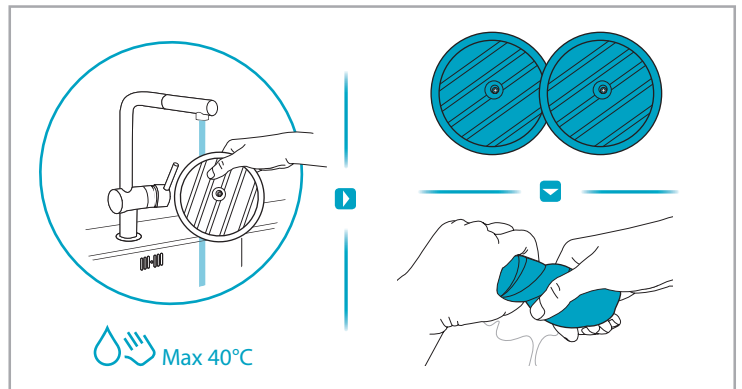

www.electrolux.com

2.5h 100%

- 100% ⚡
- 75-100%
- 50-75%
- 25-50%
- 0%

ADC-42FMG-35 35042EPG
ADC-42FMG-35 35042EPB

✗ ✖

✔ ✓

ON OFF

 www.shop.electrolux.com