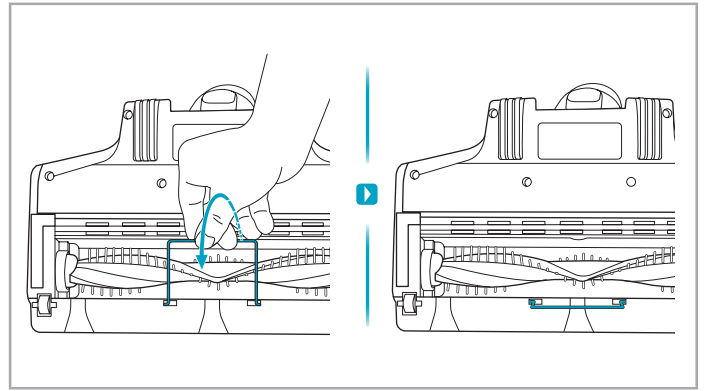

www.electrolux.com

2.5h 100%

- 100% ⚡
- 75-100%
- 50-75%
- 25-50%
- 0%

ADC-42FMG-35 35042EPG
ADC-42FMG-35 35042EPB

✗ ✖

✔ ✓

ON OFF

 www.shop.electrolux.com