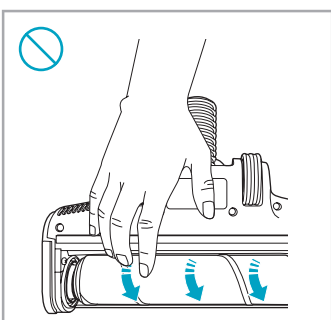

www.electrolux.com

2.5h 100%

- 100% ⚡
- 75-100%
- 50-75%
- 25-50%
- 0%

ADC-42FMG-35 35042EPG
ADC-42FMG-35 35042EPB

✗ ✖

✔ ✓

ON OFF

 www.shop.electrolux.com