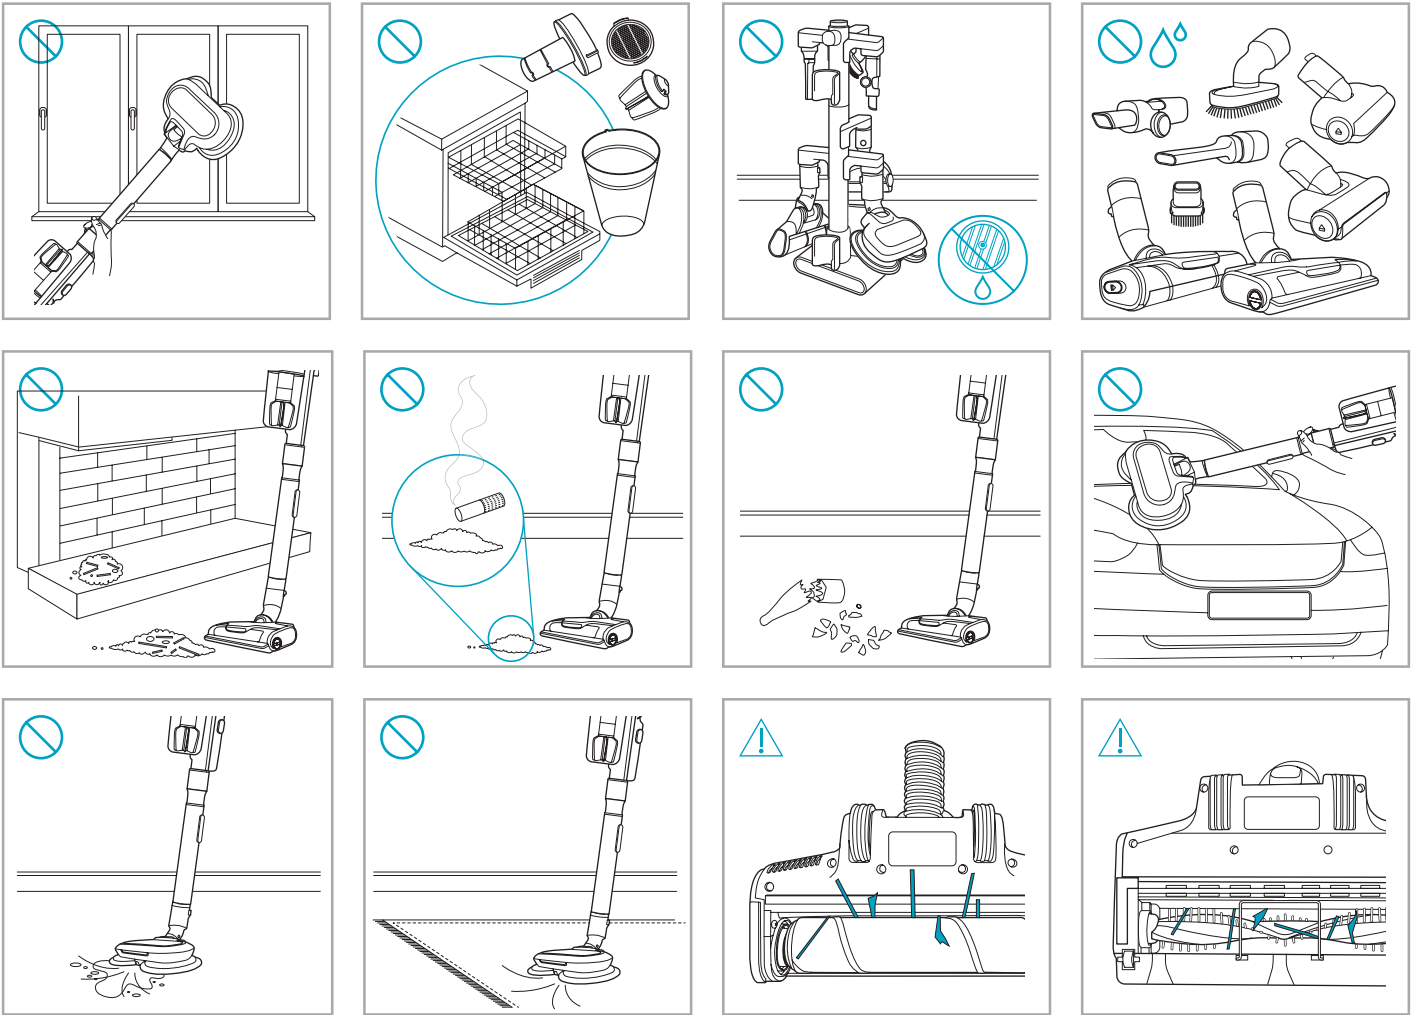

www.electrolux.com

2.5h 100%

- 100% ⚡
- 75-100%
- 50-75%
- 25-50%
- 0%

ADC-42FMG-35 35042EPG
ADC-42FMG-35 35042EPB

✗ ✖

✔ ✓

ON OFF

 www.shop.electrolux.com