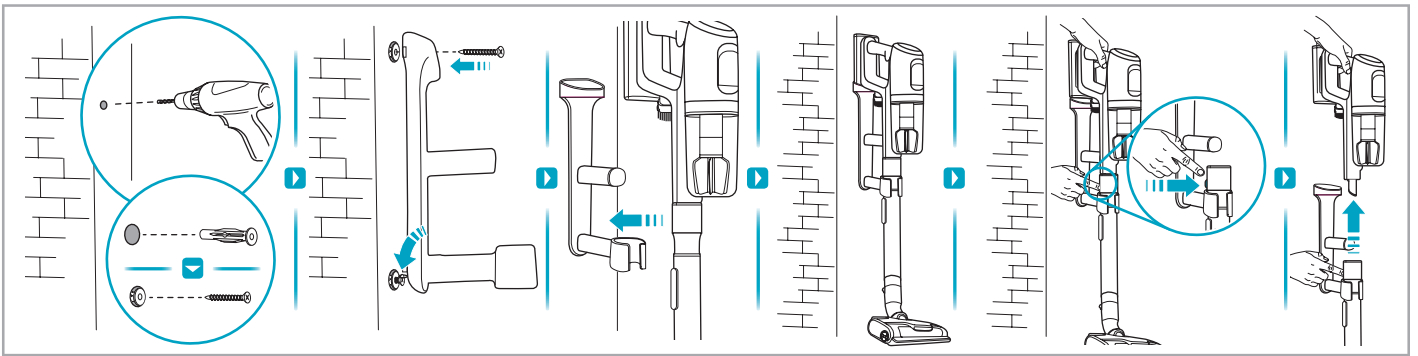

www.electrolux.com

2.5h 100%

- 100% ⚡
- 75-100%
- 50-75%
- 25-50%
- 0%

ADC-42FMG-35 35042EPG
ADC-42FMG-35 35042EPB

✗ ✖

✔ ✓

ON OFF

 www.shop.electrolux.com