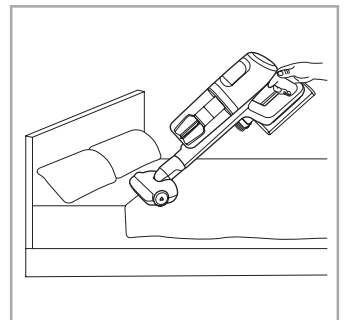

www.electrolux.com

2.5h 100%

- 100% ⚡
- 75-100%
- 50-75%
- 25-50%
- 0%

ADC-42FMG-35 35042EPG
ADC-42FMG-35 35042EPB

✗ ✖

✔ ✓

ON OFF

 www.shop.electrolux.com