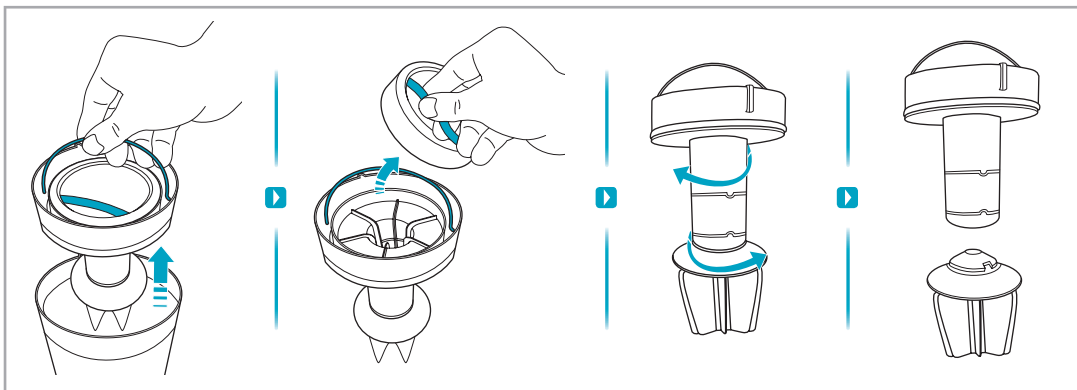

www.electrolux.com

2.5h 100%

- 100% ⚡
- 75-100%
- 50-75%
- 25-50%
- 0%

ADC-42FMG-35 35042EPG
ADC-42FMG-35 35042EPB

✗ ✖

✔ ✓

ON OFF

 www.shop.electrolux.com