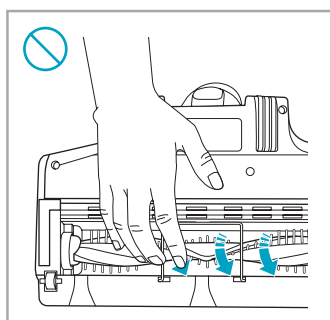

www.electrolux.com

2.5h 100%

- 100% ⚡
- 75-100%
- 50-75%
- 25-50%
- 0%

ADC-42FMG-35 35042EPG
ADC-42FMG-35 35042EPB

✗ ✖

✔ ✓

ON OFF

 www.shop.electrolux.com