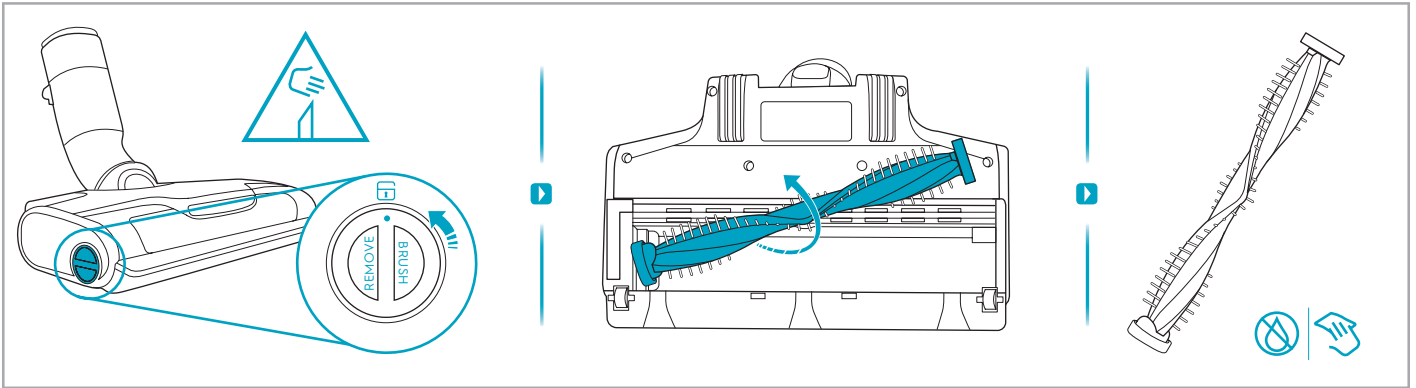

www.electrolux.com

2.5h 100%

- 100% ⚡
- 75-100%
- 50-75%
- 25-50%
- 0%

ADC-42FMG-35 35042EPG
ADC-42FMG-35 35042EPB

✗ ✖

✔ ✓

ON OFF

 www.shop.electrolux.com