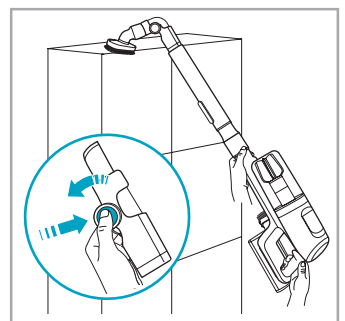

www.electrolux.com

2.5h 100%

- 100% ⚡
- 75-100%
- 50-75%
- 25-50%
- 0%

ADC-42FMG-35 35042EPG
ADC-42FMG-35 35042EPB

✗ ✖

✔ ✓

ON OFF

 www.shop.electrolux.com