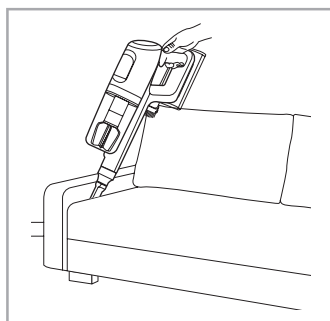

www.electrolux.com

2.5h 100%

- 100% ⚡
- 75-100%
- 50-75%
- 25-50%
- 0%

ADC-42FMG-35 35042EPG
ADC-42FMG-35 35042EPB

✗ ✖

✔ ✓

ON OFF

 www.shop.electrolux.com