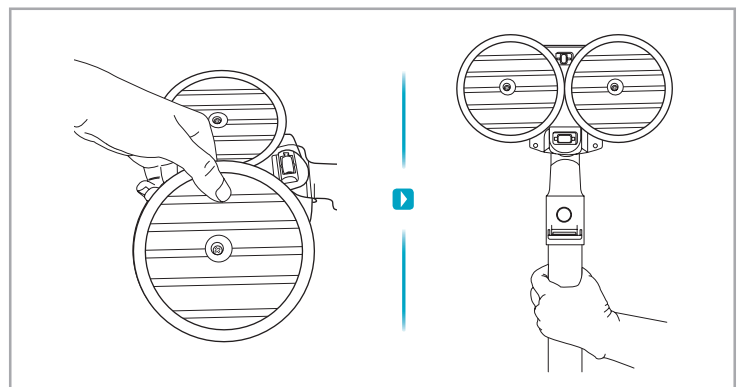

www.electrolux.com

2.5h 100%

- 100% ⚡
- 75-100%
- 50-75%
- 25-50%
- 0%

ADC-42FMG-35 35042EPG
ADC-42FMG-35 35042EPB

✗ ✖

✔ ✓

ON OFF

 www.shop.electrolux.com