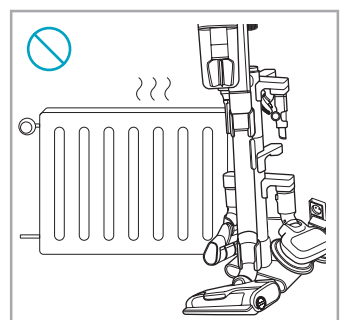

www.electrolux.com

2.5h 100%

- 100% ⚡
- 75-100%
- 50-75%
- 25-50%
- 0%

ADC-42FMG-35 35042EPG
ADC-42FMG-35 35042EPB

✗ ✖

✔ ✓

ON OFF

 www.shop.electrolux.com