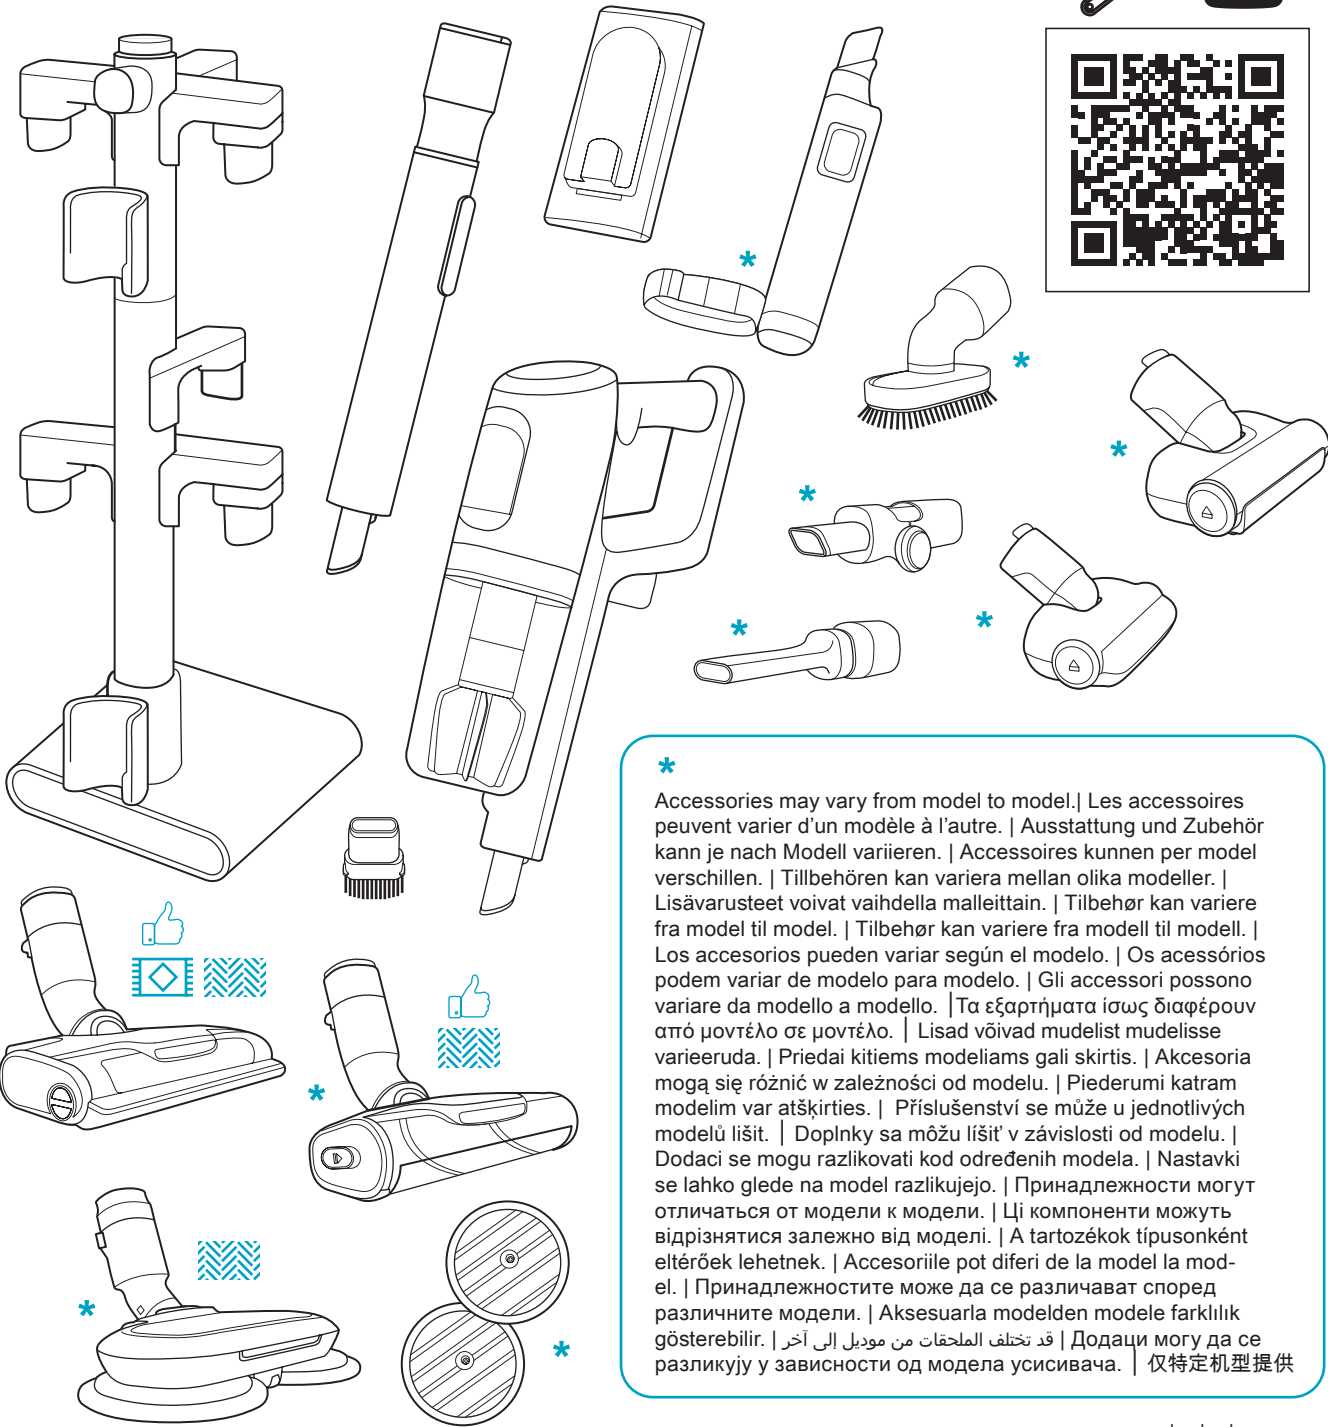

* Accessories may vary from model to model. | Les accessoires peuvent varier d'un modèle à l'autre. | Ausstattung und Zubehör kann je nach Modell variieren. | Accessoires kunnen per model verschillen. | Tillbehören kan variera mellan olika modeller. | Lisävarusteet voivat vaihdella malleittain. | Tilbehør kan variere fra model til model. | Tilbehør kan variere fra modell til modell. | Los accesorios pueden variar según el modelo. | Os acessórios podem variar de modelo para modelo. | Gli accessori possono variare da modello a modello. | Τα εξαρτήματα ίσως διαφέρουν από μοντέλο σε μοντέλο. | Lisad võivad mudelist mudelisse varieeruda. | Priedai kitiems modeliams gali skirtis. | Akcesoria mogą się różnić w zależności od modelu. | Piederumi katram modelim var atšķirties. | Příslušenství se může u jednotlivých modelech lišit. | Doplnky sa môžu líšiť v závislosti od modelu. | Dodaci se mogu razlikovati kod određenih modela. | Nastavki se lahko glede na model razlikujejo. | Принадлежности могут отличаться от модели к модели. | Ці компоненти можуть відрізнятись залежно від моделі. | A tartozékok típusonként eltérőek lehetnek. | Accesoriile pot diferi de la model la model. | Принадлежностите може да се различават според различните модели. | Aksesuarla modelden modele farklılık gösterebilir. | قد تختلف الملحقات من موديل إلى آخر | Додаци могу да се разликују у зависности од модела усисивача. | 仅特定机型提供

www.electrolux.com

2.5h 100%

- 100% ⚡
- 75-100%
- 50-75%
- 25-50%
- 0%

ADC-42FMG-35 35042EPG
ADC-42FMG-35 35042EPB

✗ ✖

✔ ✓

ON OFF