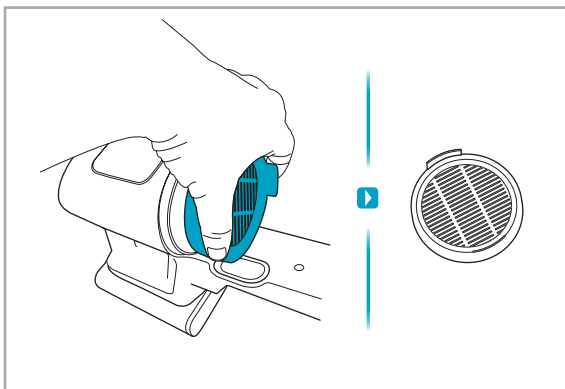

www.electrolux.com

2.5h 100%

- 100% ⚡
- 75-100%
- 50-75%
- 25-50%
- 0%

ADC-42FMG-35 35042EPG
ADC-42FMG-35 35042EPB

✗ ✖

✔ ✓

ON OFF

 www.shop.electrolux.com