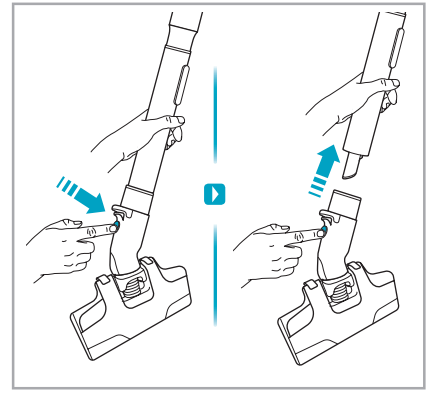

www.electrolux.com

2.5h 100%

- 100% ⚡
- 75-100%
- 50-75%
- 25-50%
- 0%

ADC-42FMG-35 35042EPG
ADC-42FMG-35 35042EPB

✗ ✖

✔ ✓

ON OFF

 www.shop.electrolux.com