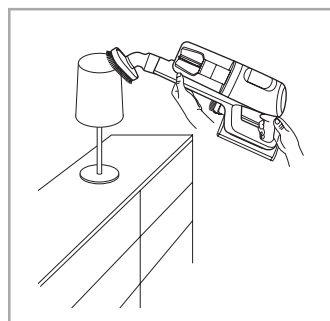

www.electrolux.com

2.5h 100%

- 100% ⚡
- 75-100%
- 50-75%
- 25-50%
- 0%

ADC-42FMG-35 35042EPG
ADC-42FMG-35 35042EPB

✗ ✖

✔ ✓

ON OFF

 www.shop.electrolux.com