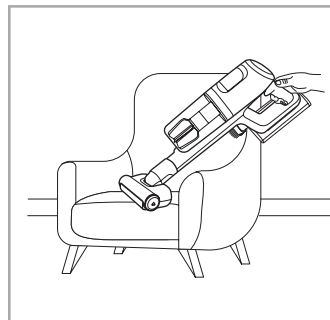

www.electrolux.com

2.5h 100%

- 100% ⚡
- 75-100%
- 50-75%
- 25-50%
- 0%

ADC-42FMG-35 35042EPG
ADC-42FMG-35 35042EPB

✗ ✖

✔ ✓

ON OFF

 www.shop.electrolux.com