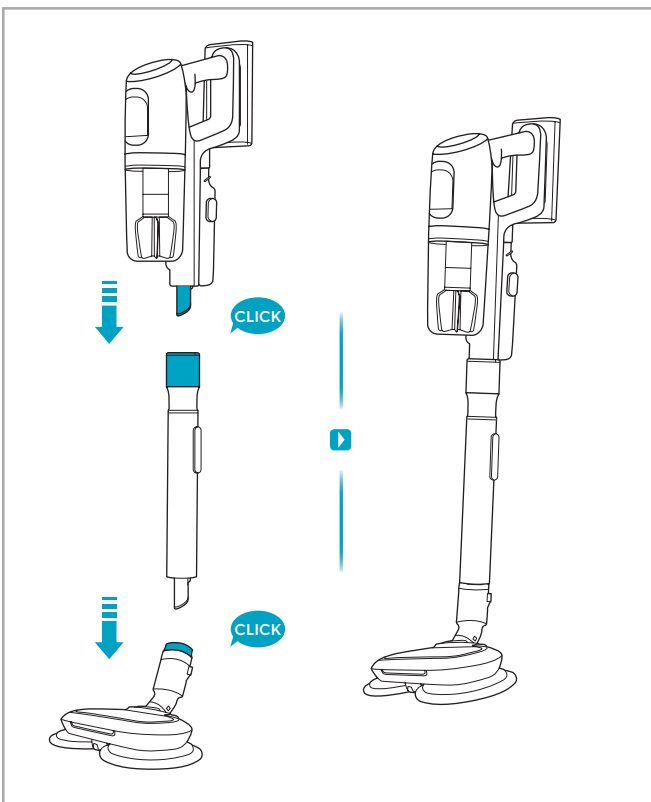

www.electrolux.com

2.5h 100%

- 100% ⚡
- 75-100%
- 50-75%
- 25-50%
- 0%

ADC-42FMG-35 35042EPG
ADC-42FMG-35 35042EPB

✗ ✖

✔ ✓

ON OFF

 www.shop.electrolux.com