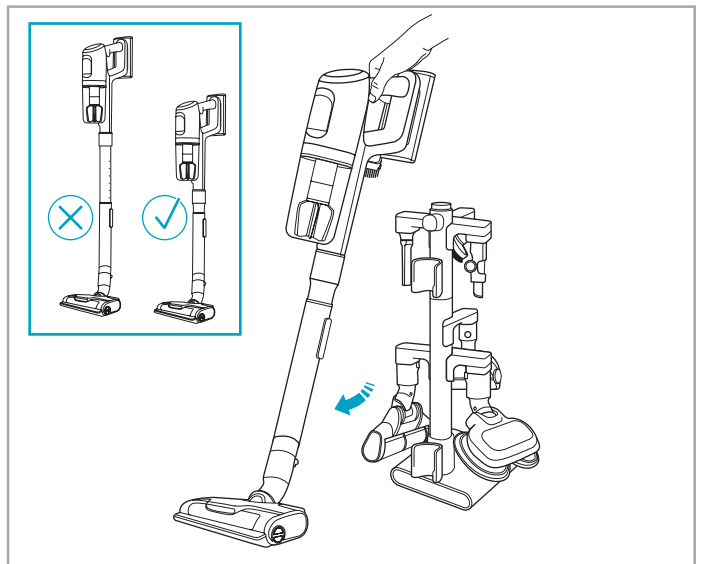

www.electrolux.com

2.5h 100%

- 100% ⚡
- 75-100%
- 50-75%
- 25-50%
- 0%

ADC-42FMG-35 35042EPG
ADC-42FMG-35 35042EPB

✗ ✖

✔ ✓

ON OFF

 www.shop.electrolux.com