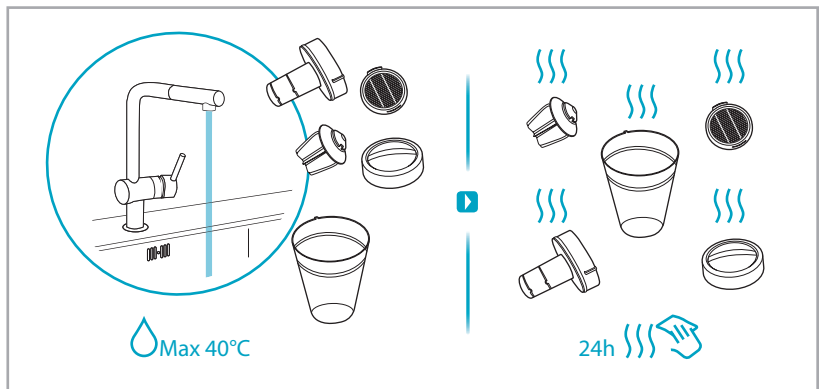

www.electrolux.com

2.5h 100%

- 100% ⚡
- 75-100%
- 50-75%
- 25-50%
- 0%

ADC-42FMG-35 35042EPG
ADC-42FMG-35 35042EPB

✗ ✖

✔ ✓

ON OFF

 www.shop.electrolux.com