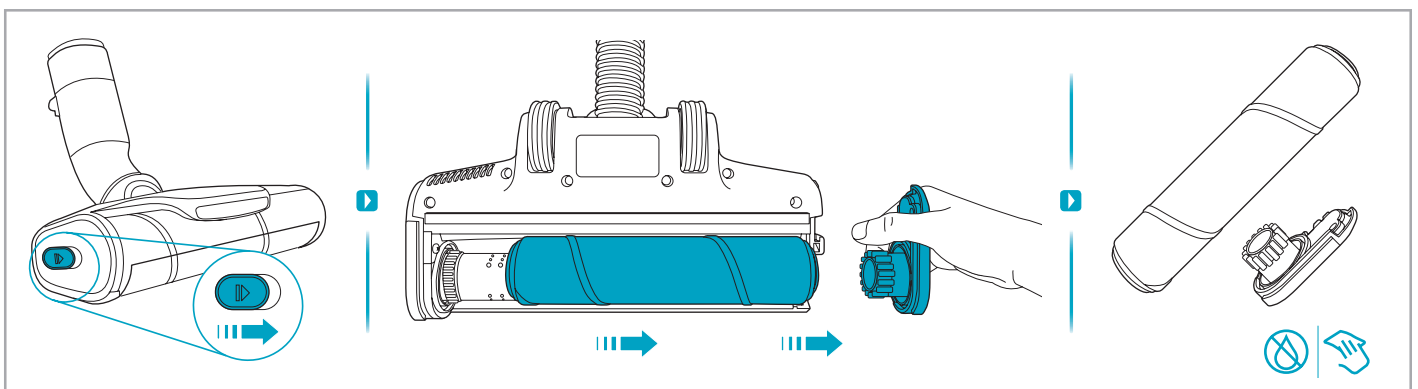

www.electrolux.com

2.5h 100%

- 100% ⚡
- 75-100%
- 50-75%
- 25-50%
- 0%

ADC-42FMG-35 35042EPG
ADC-42FMG-35 35042EPB

✗ ✖

✔ ✓

ON OFF

 www.shop.electrolux.com