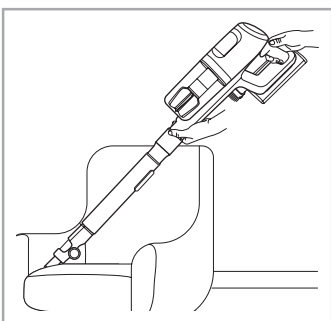

www.electrolux.com

2.5h 100%

- 100% ⚡
- 75-100%
- 50-75%
- 25-50%
- 0%

ADC-42FMG-35 35042EPG
ADC-42FMG-35 35042EPB

✗ ✖

✔ ✓

ON OFF

 www.shop.electrolux.com