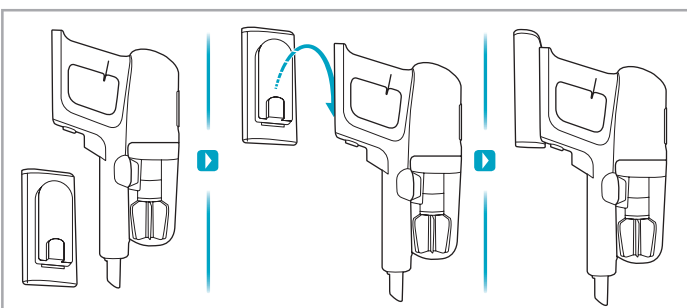

www.electrolux.com

2.5h 100%

- 100% ⚡
- 75-100%
- 50-75%
- 25-50%
- 0%

ADC-42FMG-35 35042EPG
ADC-42FMG-35 35042EPB

✗ ✖

✔ ✓

ON OFF

 www.shop.electrolux.com