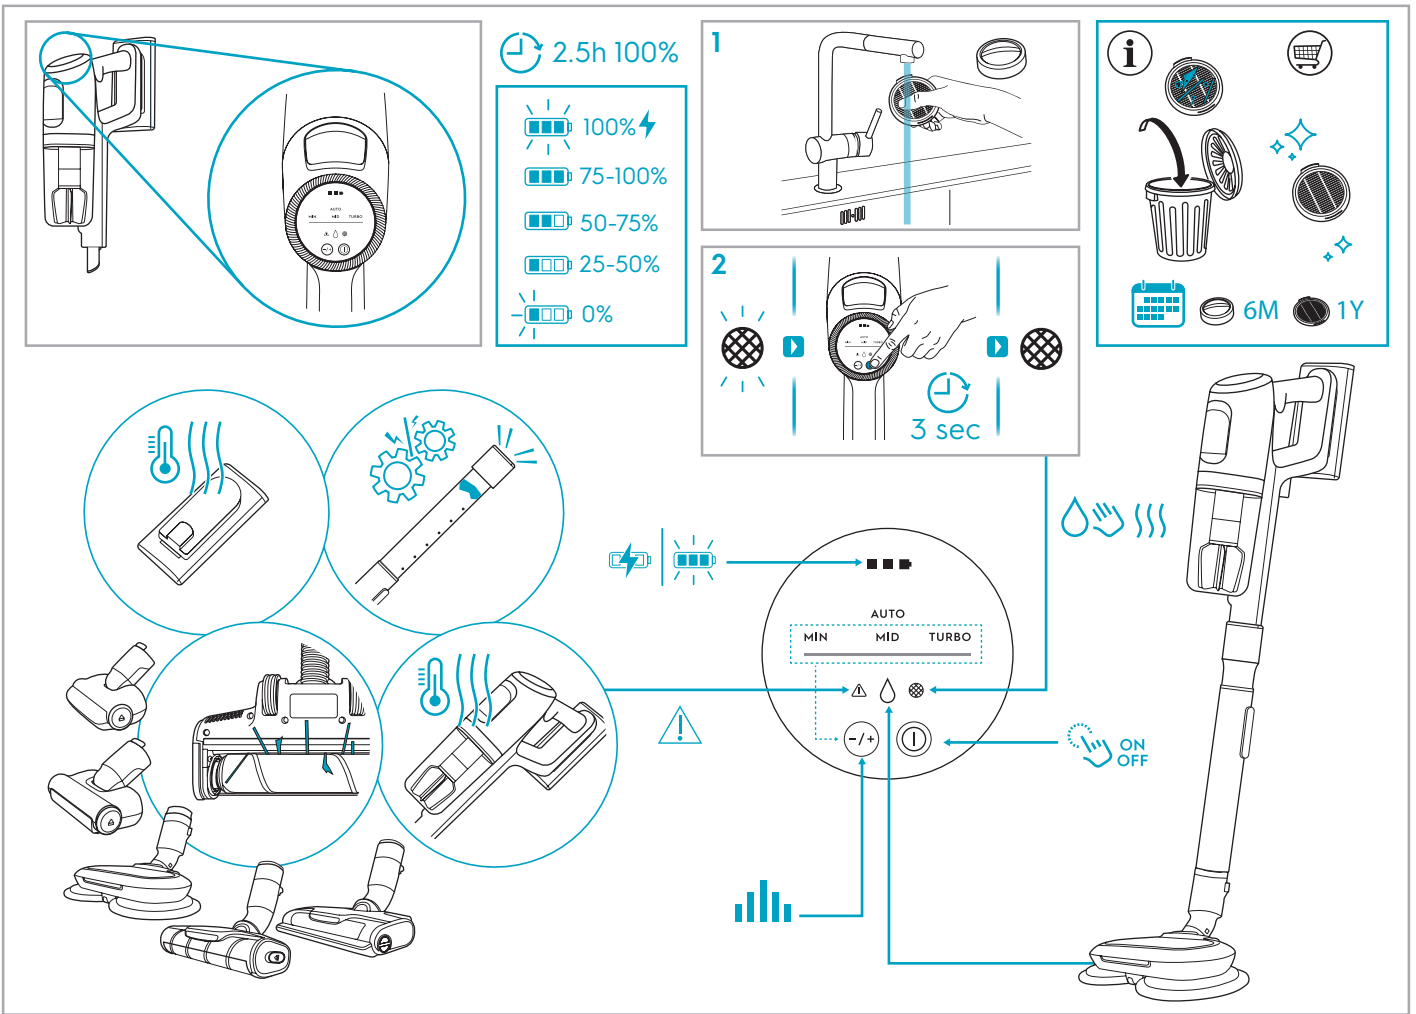

www.electrolux.com

2.5h 100%

- 100% ⚡
- 75-100%
- 50-75%
- 25-50%
- 0%

ADC-42FMG-35 35042EPG
ADC-42FMG-35 35042EPB

✗ ✖

✔ ✓

ON OFF

 www.shop.electrolux.com