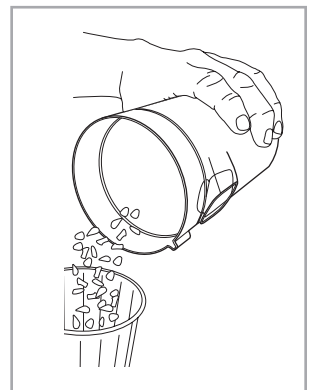

www.electrolux.com

2.5h 100%

- 100% ⚡
- 75-100%
- 50-75%
- 25-50%
- 0%

ADC-42FMG-35 35042EPG
ADC-42FMG-35 35042EPB

✗ ✖

✔ ✓

ON OFF

 www.shop.electrolux.com