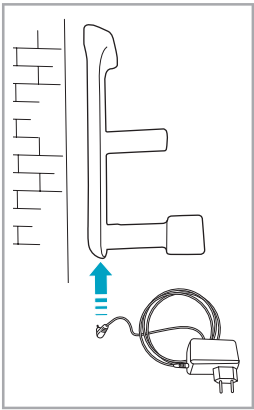

www.electrolux.com

2.5h 100%

- 100% ⚡
- 75-100%
- 50-75%
- 25-50%
- 0%

ADC-42FMG-35 35042EPG
ADC-42FMG-35 35042EPB

✗ ✖

✔ ✓

ON OFF

 www.shop.electrolux.com