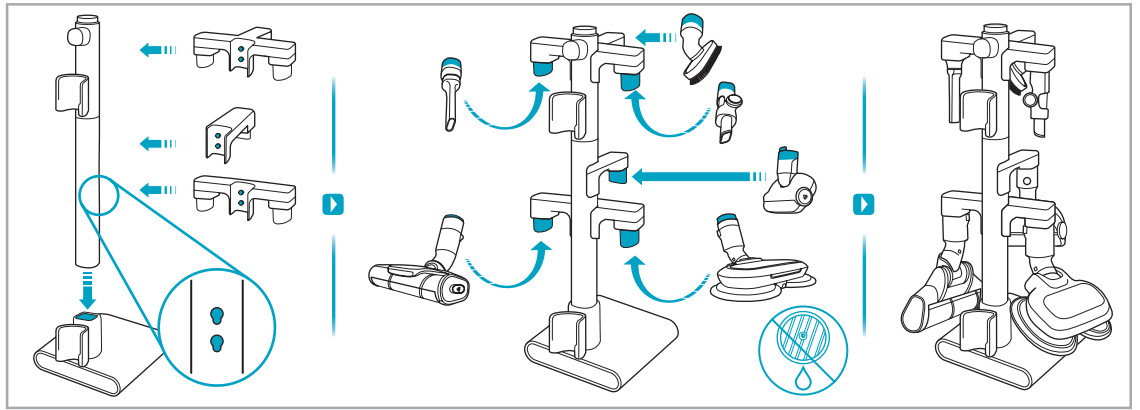

www.electrolux.com

2.5h 100%

- 100% ⚡
- 75-100%
- 50-75%
- 25-50%
- 0%

ADC-42FMG-35 35042EPG
ADC-42FMG-35 35042EPB

✗ ✖

✔ ✓

ON OFF

 www.shop.electrolux.com