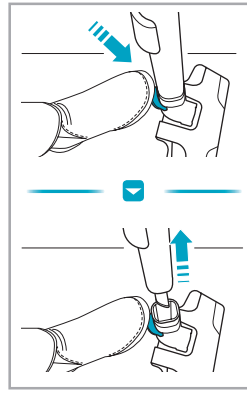

www.electrolux.com

2.5h 100%

- 100% ⚡
- 75-100%
- 50-75%
- 25-50%
- 0%

ADC-42FMG-35 35042EPG
ADC-42FMG-35 35042EPB

✗ ✖

✔ ✓

ON OFF

 www.shop.electrolux.com