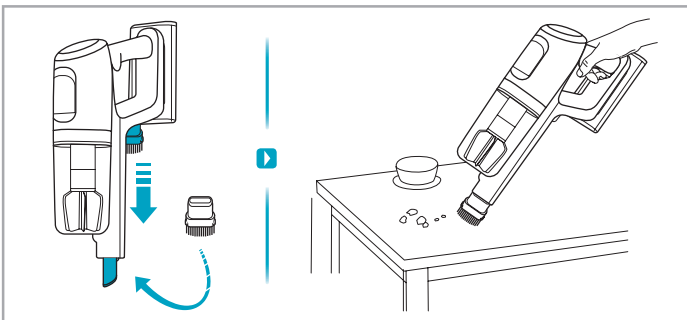

www.electrolux.com

2.5h 100%

- 100% ⚡
- 75-100%
- 50-75%
- 25-50%
- 0%

ADC-42FMG-35 35042EPG
ADC-42FMG-35 35042EPB

✗ ✖

✔ ✓

ON OFF

 www.shop.electrolux.com