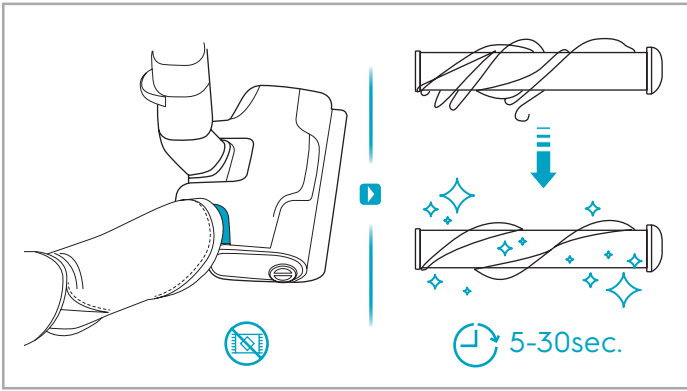

www.electrolux.com

2.5h 100%

- 100% ⚡
- 75-100%
- 50-75%
- 25-50%
- 0%

ADC-42FMG-35 35042EPG
ADC-42FMG-35 35042EPB

✗ ✖

✔ ✓

ON OFF

 www.shop.electrolux.com