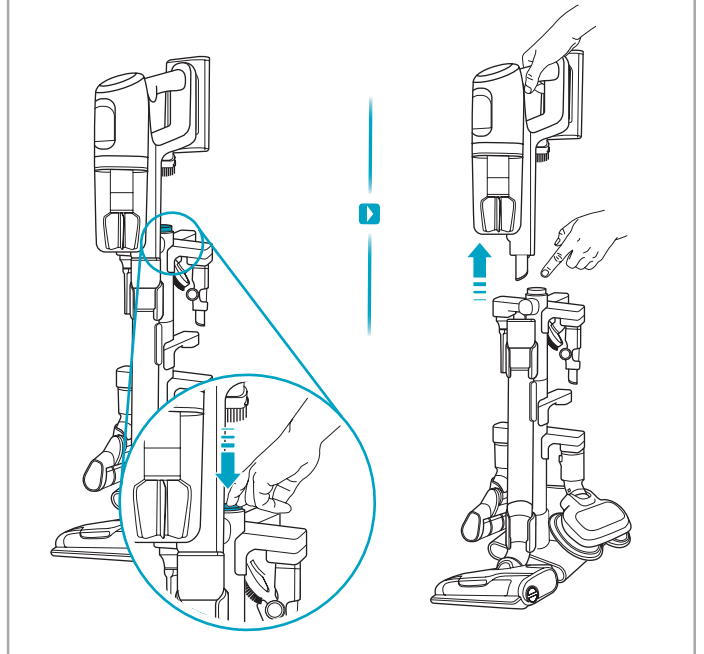

www.electrolux.com

2.5h 100%

- 100% ⚡
- 75-100%
- 50-75%
- 25-50%
- 0%

ADC-42FMG-35 35042EPG
ADC-42FMG-35 35042EPB

✗ ✖

✔ ✓

ON OFF

 www.shop.electrolux.com