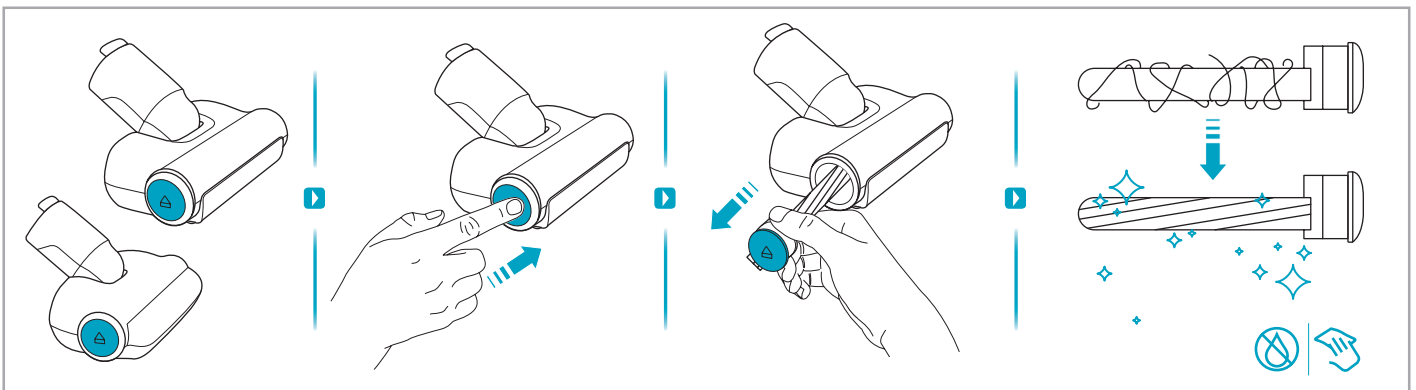

www.electrolux.com

2.5h 100%

- 100% ⚡
- 75-100%
- 50-75%
- 25-50%
- 0%

ADC-42FMG-35 35042EPG
ADC-42FMG-35 35042EPB

✗ ✖

✔ ✓

ON OFF

 www.shop.electrolux.com