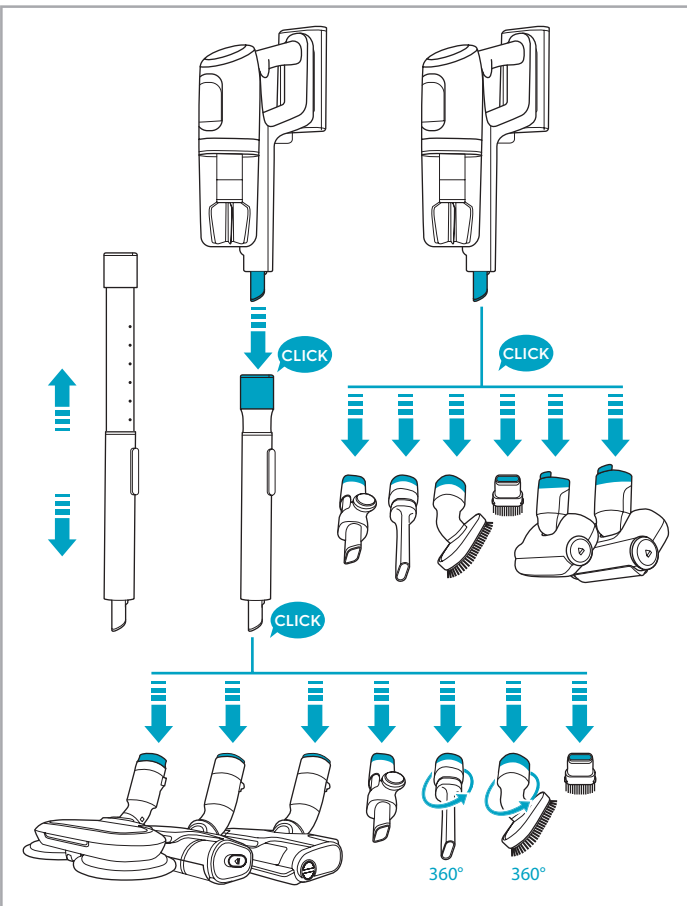

www.electrolux.com

2.5h 100%

- 100% ⚡
- 75-100%
- 50-75%
- 25-50%
- 0%

ADC-42FMG-35 35042EPG
ADC-42FMG-35 35042EPB

✗ ✖

✔ ✓

ON OFF

 www.shop.electrolux.com