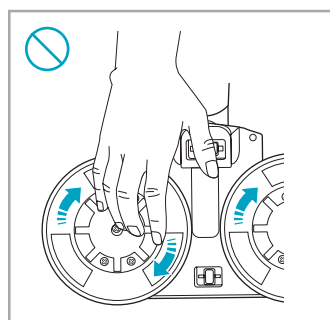

www.electrolux.com

2.5h 100%

- 100% ⚡
- 75-100%
- 50-75%
- 25-50%
- 0%

ADC-42FMG-35 35042EPG
ADC-42FMG-35 35042EPB

✗ ✖

✔ ✓

ON OFF

 www.shop.electrolux.com