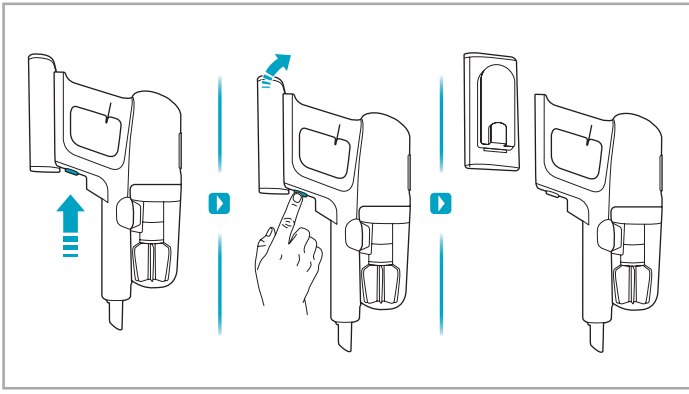

www.electrolux.com

2.5h 100%

- 100% ⚡
- 75-100%
- 50-75%
- 25-50%
- 0%

ADC-42FMG-35 35042EPG
ADC-42FMG-35 35042EPB

✗ ✖

✔ ✓

ON OFF

 www.shop.electrolux.com