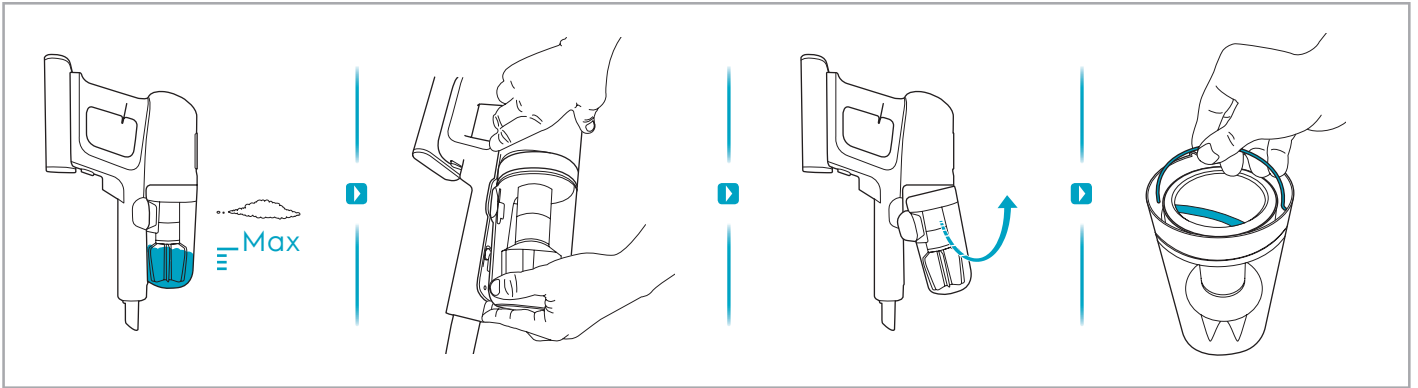

www.electrolux.com

2.5h 100%

- 100% ⚡
- 75-100%
- 50-75%
- 25-50%
- 0%

ADC-42FMG-35 35042EPG
ADC-42FMG-35 35042EPB

✗ ✖

✔ ✓

ON OFF

 www.shop.electrolux.com