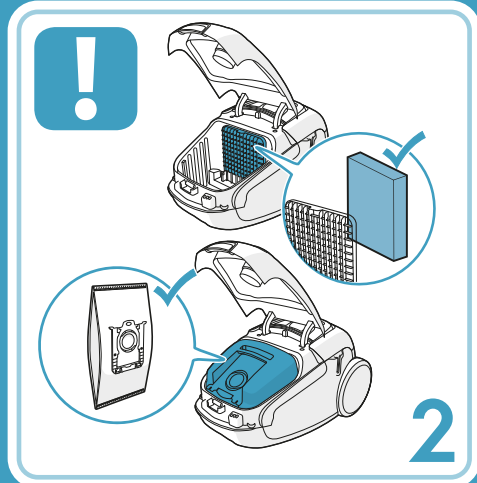

5x
= 1x

30°C 24h

! www.electrolux.com/shop