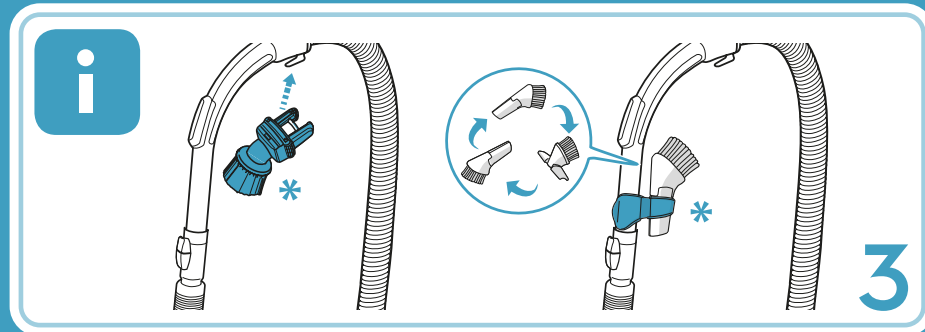

R Recommended nozzle | Brosse recommandée | فرشة الموصى بها | Препоръчителна дюза | Doporučená hubice | Empfohlene Düse | Anbefalet mundstykke | Soovituslik otsak | Cepillo recomendado | انزالهای توصیه شده | Suositeltava suulake | Συνιστώμενο ακροφύσιο | Preporučeni nastavak | Ajánlott szivófej | Spazzola consigliata | Rekomenduojamas antgalis | Leteicams uzgalis | Aanbevolen mondstuk | Anbefalt munstykke | Zalecana dysza | Escova recomendada | Perie recomandată | Рекомендованная насадка | Rekomenderat munstycke | Priporočni nastavek | Odporučaná hubica | Препоручени наставка | Önerilen başlık | Рекомендована насадка