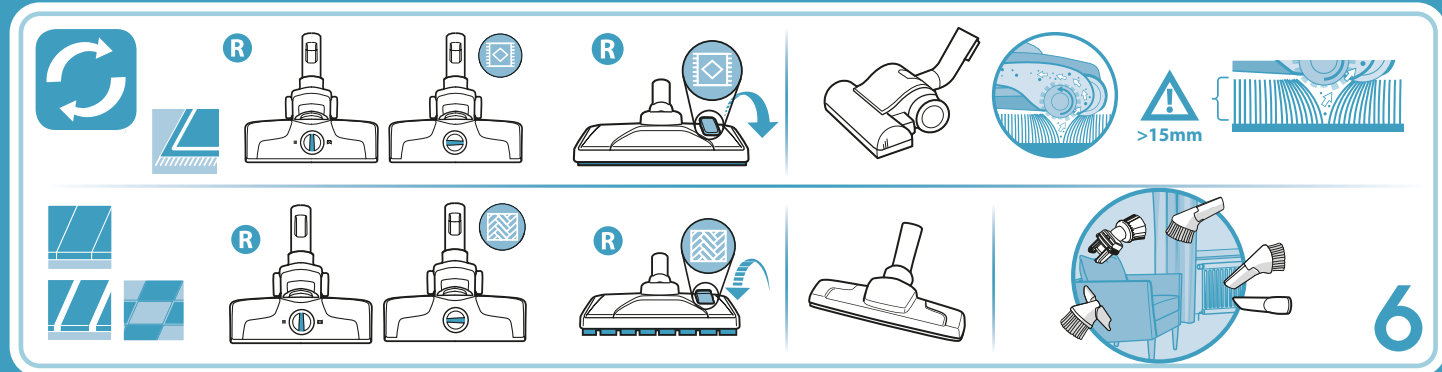

R Recommended nozzle | Brosse recommandée | فرشة الموصى بها | Препоръчителна дюза | Doporučená hubice | Empfohlene Düse | Anbefalet mundstykke | Soovituslik otsak | Cepillo recomendado | انزالهای توصیه شده | Suositeltava suulake | Συνιστώμενο ακροφύσιο | Preporučeni nastavak | Ajánlott szivófej | Spazzola consigliata | Rekomenduojamas antgalis | Leteicams uzgalis | Aanbevolen mondstuk | Anbefalt munstykke | Zalecana dysza | Escova recomendada | Perie recomandată | Рекомендованная насадка | Rekomenderat munstycke | Priporočni nastavek | Odporučaná hubica | Препоручени наставка | Önerilen başlık | Рекомендована насадка