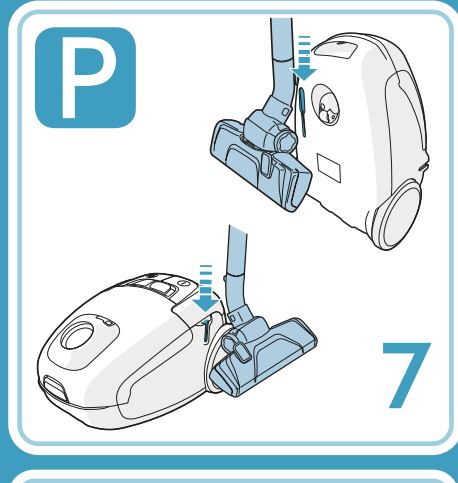

5x
= 1x

30°C 24h

! www.electrolux.com/shop