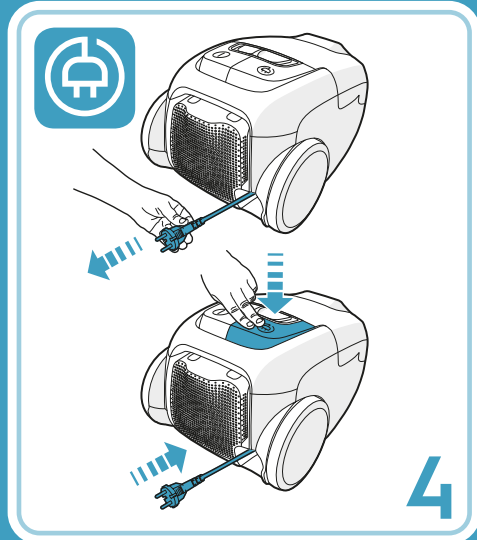

5x
= 1x

30°C 24h

! www.electrolux.com/shop