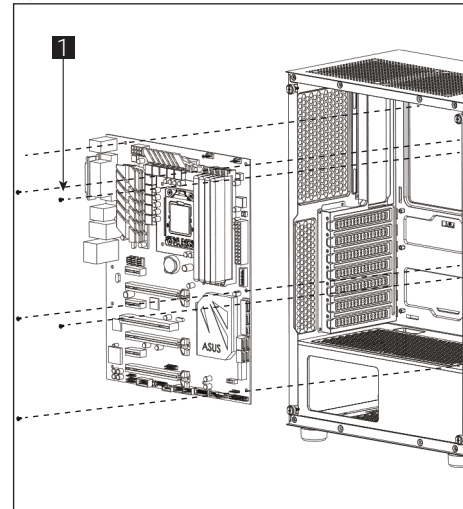

How to Install Guide

(1) Install Motherboard

English Install Motherboard	Русский Установите материнскую плату
Español Instalación de Placa madre	Português Instalar a placa principal
Deutsche Lüfter installieren	繁体中/简体中 安裝主機板/安裝主機板
Français Installer carte mère	日本語 マザーボードを取り付けます
Italiano Installazione della scheda madre	Қазақ тілі Аналық тақтаны орнатыңыз
Polski Instalacja płyty głównej	Türkçe Anakart yükleyin