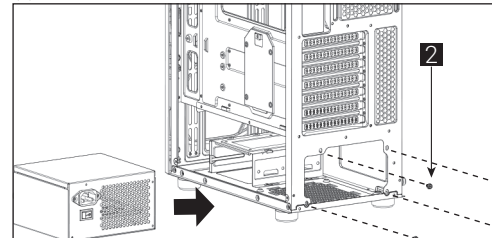

(2) Install PSU

English Install PSU	Italiano Installazione della PSU
Español Instalación de Fuente	Polski Instalacja zasilacza
Deutsche Netzteil installieren	Русский Установите блок питания
Français Installer unité d'alimentation	Português Instalar a fonte de alimentação

繁体中/简体中 安裝電源供應器/安裝電源供應器	日本語 PSUを取り付けます
Қазақ тілі Қорек блогын орнатыңыз	Türkçe PSU yükleyin