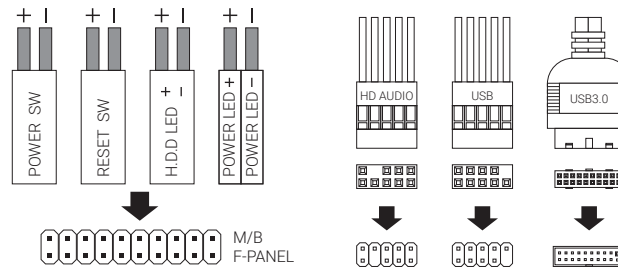

使用説明書/使用说明书
ユーザーズマニュアル
Нұсқаулары
Talimatlar

aerocool.io

Front I/O Cable Connection

Front I/O Connectors
(Please refer to the motherboard's manual for further instructions).

Note : Specifications may vary depending on your region. Contact your local retailer for more information.