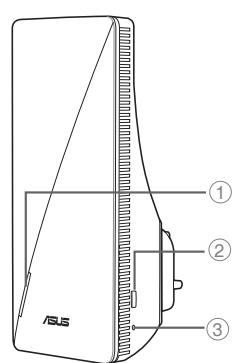

### Hardware Overview

- ① LED
- ② WPS button
- ③ Reset button
- ④ LAN port