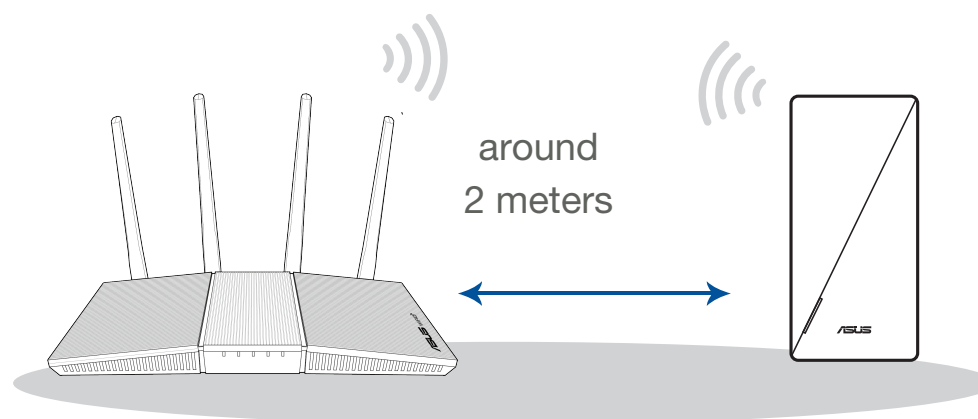

### Placing your RP-AX58

Plug your RP-AX58 into a power outlet near your router/AP and wait for the LED to turn solid blue.