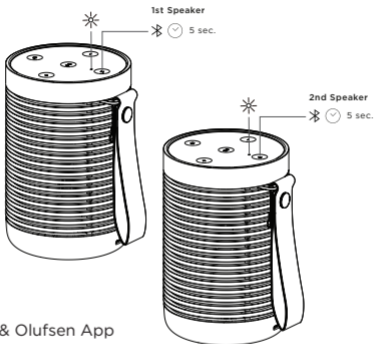

CARABINER

CHARGING

TRUE WIRELESS STEREO - PAIRING

Bang & Olufsen App

TRUE WIRELESS STEREO - UNPAIR

Bang & Olufsen App

BOX OVERVIEW

For user guide, see: