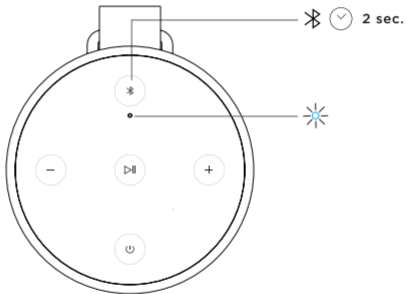

II. BLUETOOTH PAIRING