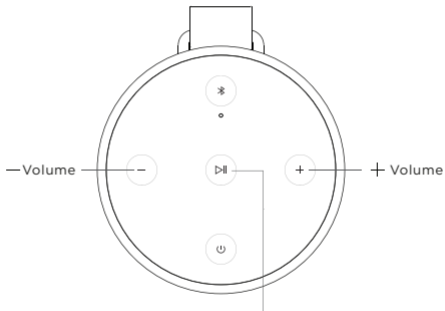

MUSIC OPERATIONS

- ▷|| Play / Pause
- ● > Next
- ● ● < Previous