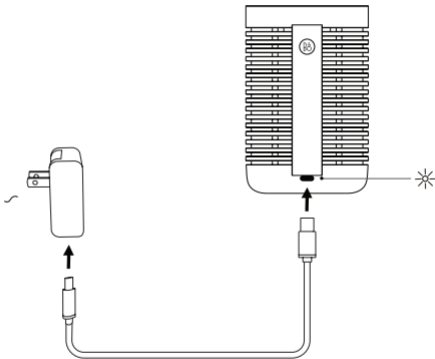

CARABINER

CHARGING

TRUE WIRELESS STEREO - PAIRING

Bang & Olufsen App

TRUE WIRELESS STEREO - UNPAIR

Bang & Olufsen App

BOX OVERVIEW

For user guide, see: