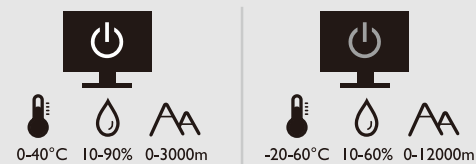

7 Video
8 Audio