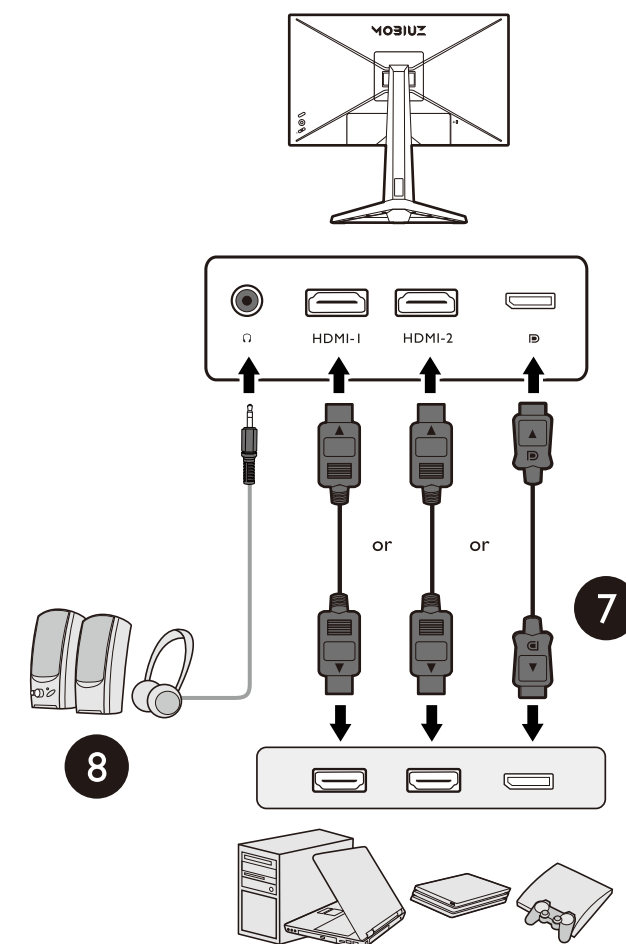

BenQ

MOBIUZ™

LCD Monitor
Quick Start Guide
EX2710S / EX2510S

DN: EX10S-EQ-V0
© 2021 BenQ Corporation. All rights reserved. Rights of modification reserved.

HDMI

DP
(optional)

DP to mini-DP
(optional)

Audio
(optional)

7 Video
8 Audio

9

10

11

12

13

14

(HDMI / HDMI2 / DP)

1

M4 x 10 mm

2

1

2

3

4

5