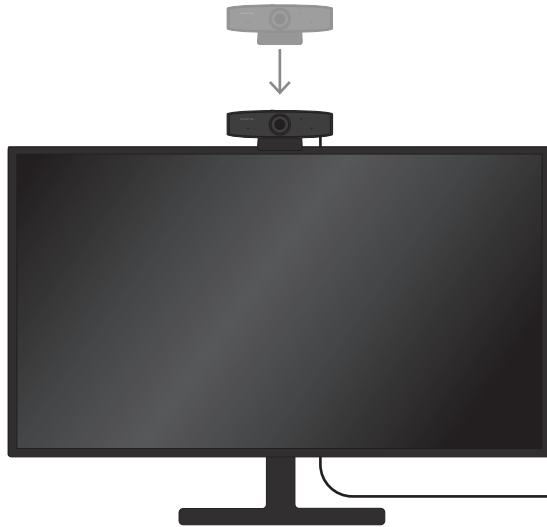

PACKING LIST

Konftel Cam10
with fixed USB Cable 1.5 m

Quick Guide

Safety Information

Konftel is a Climate Neutral certified company. We have measured and offset our entire footprint of greenhouse gases, and are committed to reduce our emissions.

700515671 Rev 1A

QUICK GUIDE

Konftel Cam10

SETUP

Place the camera on top of the monitor and adjust with bracket to achieve the desired angle.

Connect the USB cable to the laptop. Configuration will start automatically.