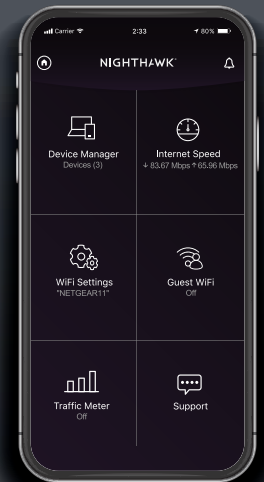

Quick Start

1 Download

On your mobile phone, download the Nighthawk app, available on Google Play and the Apple App Store, or go to nighthawk-app.com.

2 Install

Open the Nighthawk app and follow the step-by-step instructions to set up your router.

3 Explore

Check out everything you can do on the Nighthawk app! Run a speed test, pause the Internet, see all the connected devices, and more.

NIGHTHAWK

Contents

Router

Antenna x 2

Ethernet Cable

Power Adapter
(varies by region)