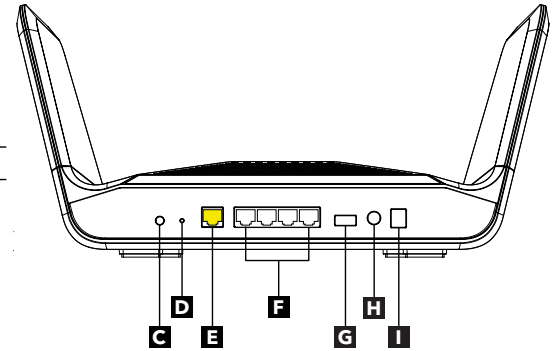

Contents

Router

Ethernet cable

Power adapter
(varies by region)

Overview

- 1** Power LED
- 2** Internet LED
- 3** 2.4 GHz WiFi LED
- 4** 5 GHz 1 WiFi LED
- 5** 5 GHz 2 WiFi LED

- 6** Ethernet Ports 1-4 LEDs
- 7** USB 3.0 LED

- A** WiFi On/Off button with LED
- B** WPS button with LED
- C** LED On/Off button
- D** Reset button
- E** Internet port

- F** Ethernet ports 1-4
- G** USB 3.0 port
- H** Power On/Off button
- I** Power connector