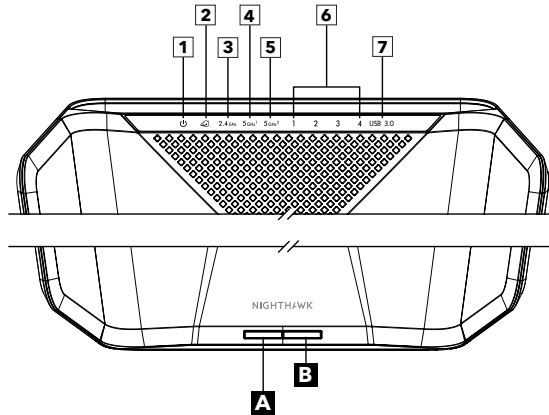

Contents

Router

Ethernet cable

Power adapter
(varies by region)

Overview

- 1** Power LED
- 2** Internet LED
- 3** 2.4 GHz WiFi LED
- 4** 5 GHz 1 WiFi LED
- 5** 5 GHz 2 WiFi LED

- 6** Ethernet Ports 1-4 LEDs
- 7** USB 3.0 LED

- A** WiFi On/Off button with LED
- B** WPS button with LED
- C** LED On/Off button
- D** Reset button
- E** Internet port

- F** Ethernet ports 1-4
- G** USB 3.0 port
- H** Power On/Off button
- I** Power connector