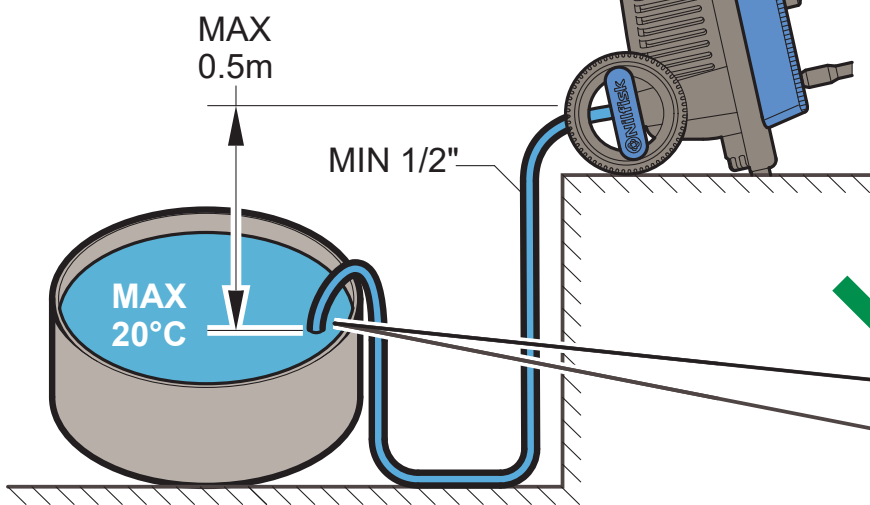

MAX MPa/bar

MIN MPa/bar

GENTLE NOZZLE

14

C

1

Not included

MAX 3m

MAX 0.5m

MIN 1/2"

MAX 20°C

2

3

C

4

4.1