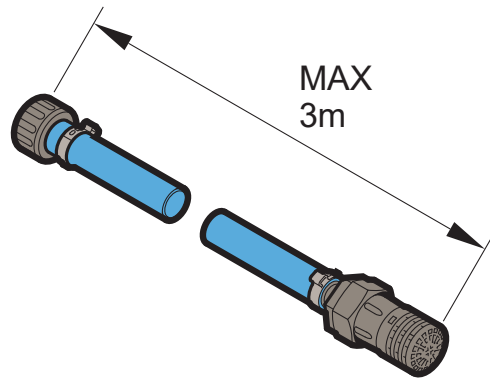

MAX MPa/bar

MIN MPa/bar

GENTLE NOZZLE

14

C

1

Not included

MAX 3m

MAX 0.5m

MIN 1/2"

MAX 20°C

2

3

C

4

4.1