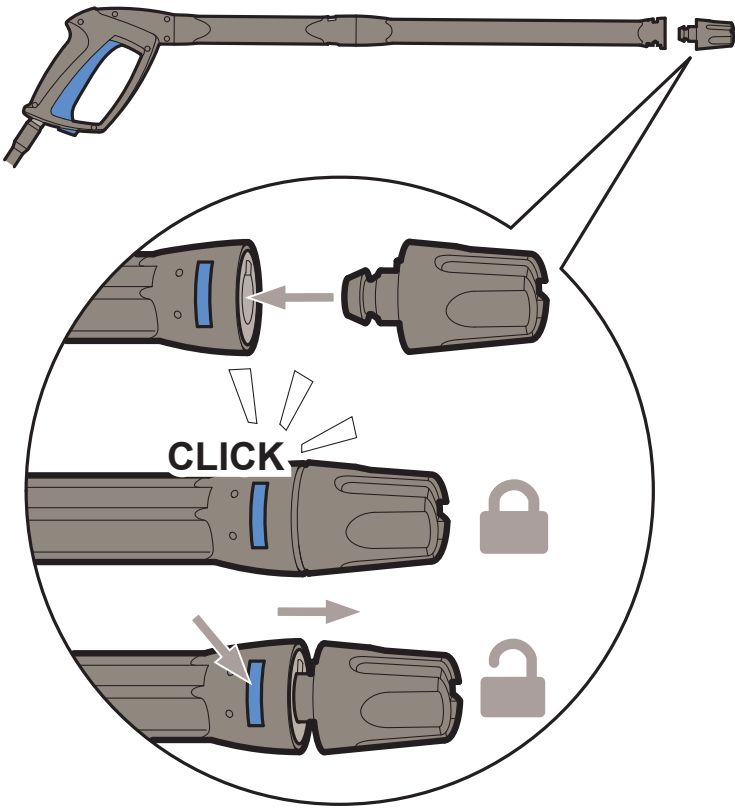

9

10

B

11

12

GENTLE NOZZLE

ROUGH NOZZLE

PATIO CLEANER