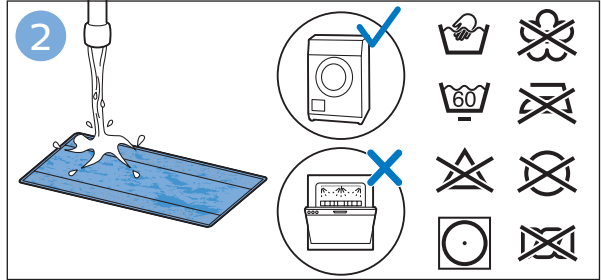

FC6729, FC6728,
FC6719, FC6718

	3				12
	4				13
	4				14
	4				14
	5				15
	5				16
	6				17
 FC6729 FC6728	8				17
	9				18
	10			 FC6729	18
 FC6729	10				19
	11				19
	11				

FC6729
FC6728

FC6729

A line drawing of the razor head assembly. Below it, a blue arrow points to a small blue icon of a person reading a book. To the right of the icon is a white rectangular box with a black border, containing a black exclamation mark and a circular arrow icon, representing a warning or registration notice.