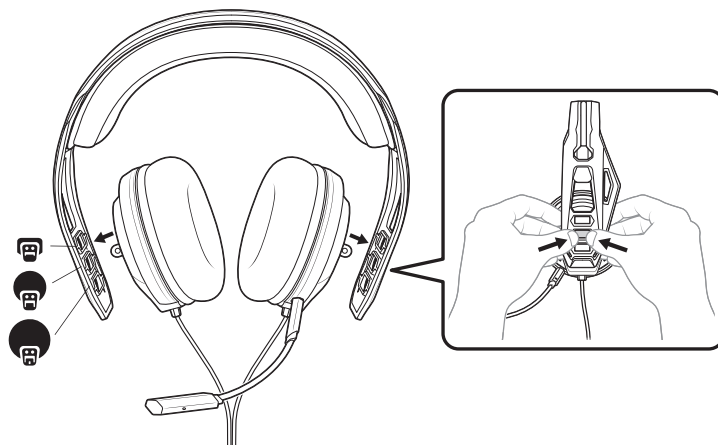

## Assemble headset

Your headset components easily snap into the headset frame to configure the best fit and sound.

- 1 Follow the diagram to put your headset together.
  - When inserting the boom, align the notches on the boom jack and port. The microphone will not work if the boom is inserted incorrectly.
  - Out of the box, the volume wheel has the Xbox One sleeve attached. The PS4 sleeve is supplied. Align notches on the appropriate sleeve and volume wheel before attaching to your controller.

- 2 The headband adjusts to three sizes (small, medium, large) by moving the earcups. To remove an earcup, press the earcup to detach it from the headband.