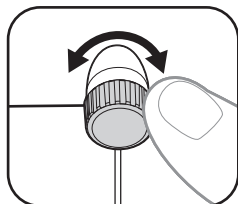

Adjust the volume

To adjust your headset volume, turn the volume wheel.