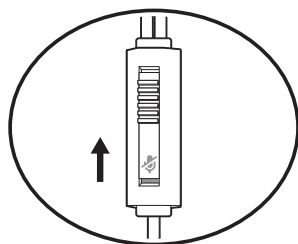

Mute

To mute your headset, slide the mute switch to reveal the red color.