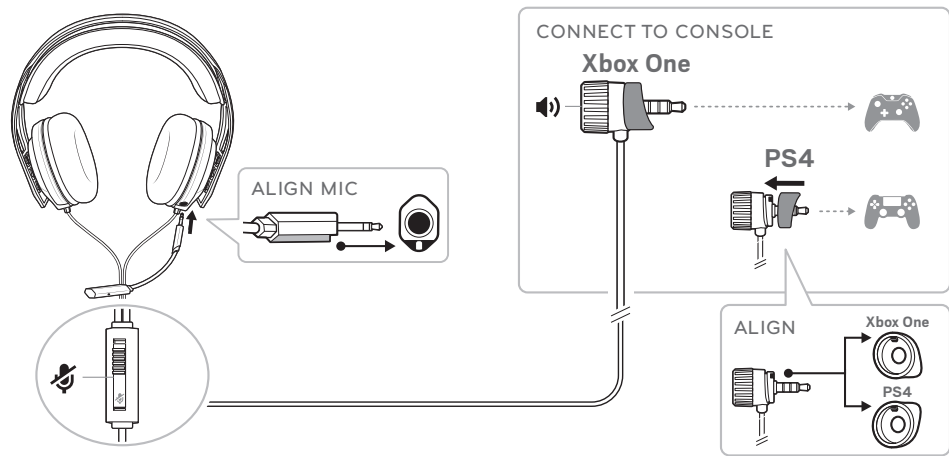

# Contents

Setup and basics	3
Assemble headset	3
Be safe	3
Adjust the volume	4
System volume	4
Mute	4
Support	5

## Assemble headset

Your headset components easily snap into the headset frame to configure the best fit and sound.

- 1 Follow the diagram to put your headset together.
  - When inserting the boom, align the notches on the boom jack and port. The microphone will not work if the boom is inserted incorrectly.
  - Out of the box, the volume wheel has the Xbox One sleeve attached. The PS4 sleeve is supplied. Align notches on the appropriate sleeve and volume wheel before attaching to your controller.