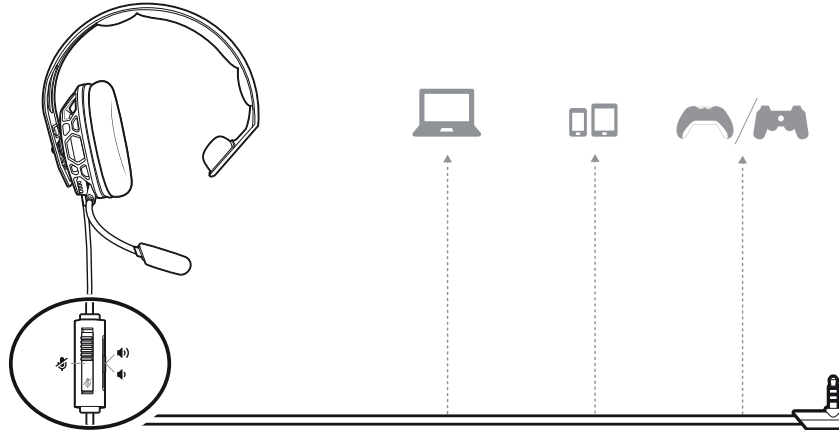

# Contents

Setup and basics	3
Assemble headset	3
Be safe	3
Setup PS4	4
Setup Xbox One	4
Volume	4
Mute	4
Support	5

## Assemble headset

Your headset components easily snap into the headset frame to configure the best fit and sound.

- 1 Follow the diagram to connect your system.

- 2 The headband adjusts to three sizes (small, medium, large) by moving the earcups. To remove an earcup, press the earcup to detach it from the headband.