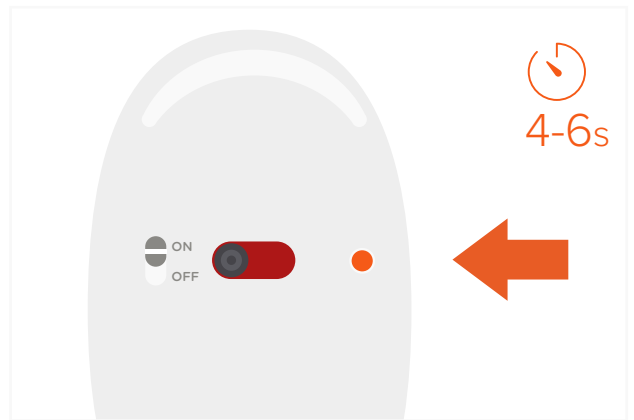

INSTRUCTIONAL GUIDE M1 WIRELESS MOUSE

- 1** Turn on the M1 mouse using its backside power switch.

- 2** Put the mouse into pairing mode. Press and hold the Bluetooth button for 4-6 seconds. The button will flash blue