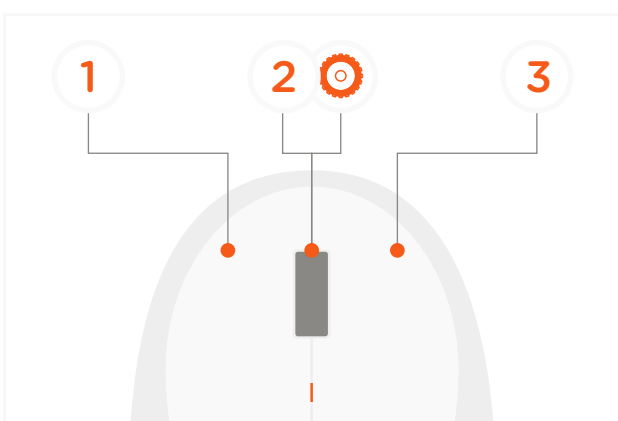

INSTRUCTIONAL GUIDE M1 WIRELESS MOUSE

- 1** Turn on the M1 mouse using its backside power switch.

- 2** Put the mouse into pairing mode. Press and hold the Bluetooth button for 4-6 seconds. The button will flash blue

- 3** Turn on Bluetooth on your device and select "Satechi M1 Mouse" from the list.

- 4** Click "Connect" to finish the connection process.

- 5** The mouse is equipped with 3 buttons and a scroll wheel.