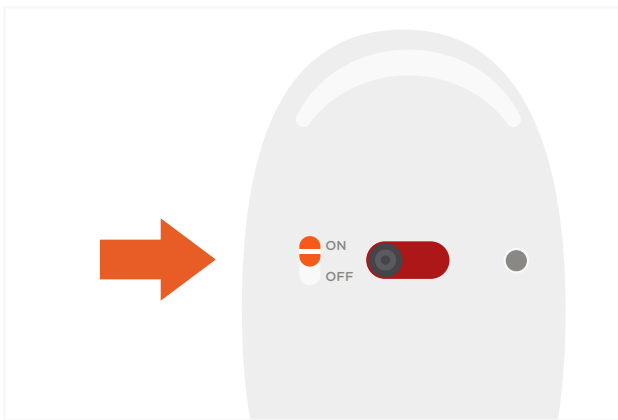

INSTRUCTIONAL GUIDE M1 WIRELESS MOUSE

- 1** Turn on the M1 mouse using its backside power switch.

- 2** Put the mouse into pairing mode. Press and hold the Bluetooth button for 4-6 seconds. The button will flash blue