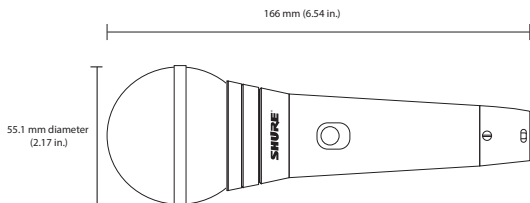

Weight

300 g (10.58 oz.)

Switch

On/Off Switch

Connector

Three-pin professional audio (XLR), male

Environmental Conditions

Operating Temperature	-20° to 165° F (-29° to 74° C)
Relative Humidity	0 to 95%

1 Pa=94 dB SPL

Typical Frequency Response

Overall Dimensions

Optional Accessories and Replacement Parts

Microphone Clip for SM58, SM57, SM87A, Beta 87A, Beta 87C, PGA57, PGA58, PGA48, PGA81 Microphone Clip for SM58, SM57, SM87A, Beta 87A, Beta 87C, PGA57, PGA58, PGA48, PGA81	A25D
5/8" to 3/8" Thread Adapter	31A1856
7.6 m (25 ft.) Cable (XLR-XLR)	C25J
25 foot (7.5m) Triple-Flex® Microphone XLR Cable with chrome connectors	C25F
PGA48 Replacement Grille	RPMP48G