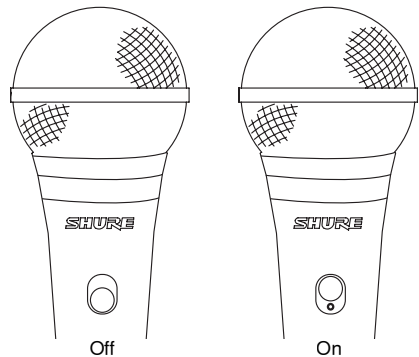

On/Off Switch