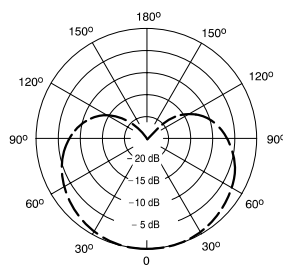

Certifications

This product meets the Essential Requirements of all relevant European directives and is eligible for CE marking.

The CE Declaration of Conformity can be obtained from:
www.shure.com/europe/compliance

Authorized European representative:
Shure Europe GmbH
Headquarters Europe, Middle East & Africa
Department: EMEA Approval
Jakob-Dieffenbacher-Str. 12
75031 Eppingen, Germany
Phone: 49-7262-92 49 0
Fax: 49-7262-92 49 11 4
Email: info@shure.de

Typical Polar Pattern