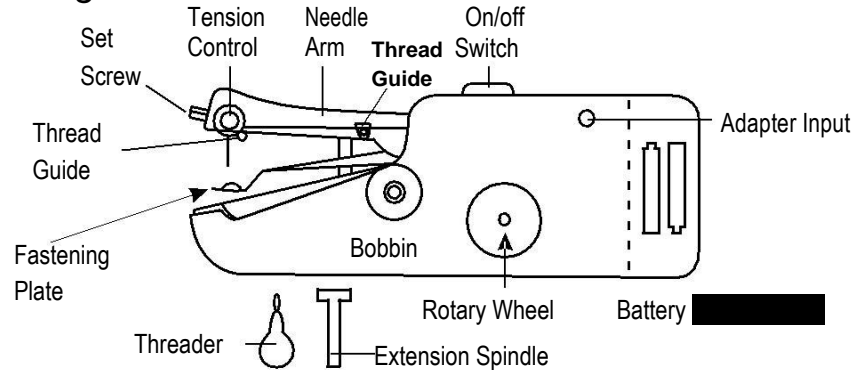

Questo manuale d'istruzione è fornito da trovaprezzi.it. Scopri tutte le offerte per [Singer Stitch Sew Quick](#) o cerca il tuo prodotto tra le [migliori offerte di Macchine da Cucire](#)

MANUAL INSTRUCTIONS

Parts Diagram:

Notes: always use rotary wheel to move needle. Never press or pull directly on needle arm to avoid damages to internal mechanism

IMPORTANT NOTES TO BE READ PRIOR TO FIRST USE:

1. When operating device for the first time, run for 10 seconds and then pause for 5 seconds. It can then be used again regularly.
2. Lift fastening plate and pull out test material. Cut the thread close to the test material.

Directions for Use:

1. Make sure device is in the Off position (See diagram #1. On/Off Switch should be slid backward, toward the rear of the device). Raise the needle arm to the highest position by turning the rotary wheel. **Note:** The rotary wheel can be turned in either direction (see diagram #1).
2. Lift the fastening plate, making sure not to push down on the needle arm (the arm can still be moved manually even when the device is in the locked position). Place cloth underneath the fastening plate (see diagram #2). Release fastening plate.
3. Pull at least 2 inches of thread through the needle, from back to front, prior to starting to sew. If the needle needs to be threaded, please see the "How to Thread Stitch Sew Quick_" section.
4. Hold the Stitch Sew Quick_ with right hand. Place thumb by the On/Off Switch while other fingers support the bottom of the device (see diagram #4)
5. Turn the device On by sliding the On/Off Switch forward with the thumb. Use your left hand to hold the cloth and to control the direction and speed as you pull it through the device. Be careful not to pull the material through the device too quickly. When wider stitches are required, pull cloth to the left a little faster while you continue sewing. Follow the centerline on cloth fastening plate to ensure straight stitching (see diagram #5)..
6. To Finish Seam - When finished sewing, raise the needle arm to the highest position by turning the rotary wheel, then use the back of a seam ripper or scissors to pull the thread out about 3 inches. Cut thread (see diagrams #5 & #6).
7. Turn the rotary wheel, lowering the needle into the cloth and continue to turn the rotary wheel until the needle arm is again at its highest position.
8. Lift the fastening plate and take off the cloth to the left,
   MAKING SURE NOT TO PULL THE THREAD AS THE SEAM WILL UNRAVEL.

IMPORTANT DIRECTIONS CONTINUED ON OTHER SIDE.

Tying a Knot in Thread

9. Turn to back side of the cloth and guide the reserved 3 inches of thread according to the following directions and corresponding drawings:

1. Slide the threader under the last stitch.
2. Pass about 1 inch of thread through the threader, from top to bottom.
3. Pass the thread through the loop that has been created and pull tight to form a knot.
4. Slowly pull threader out from under the stitch.
5. Cut excess thread.