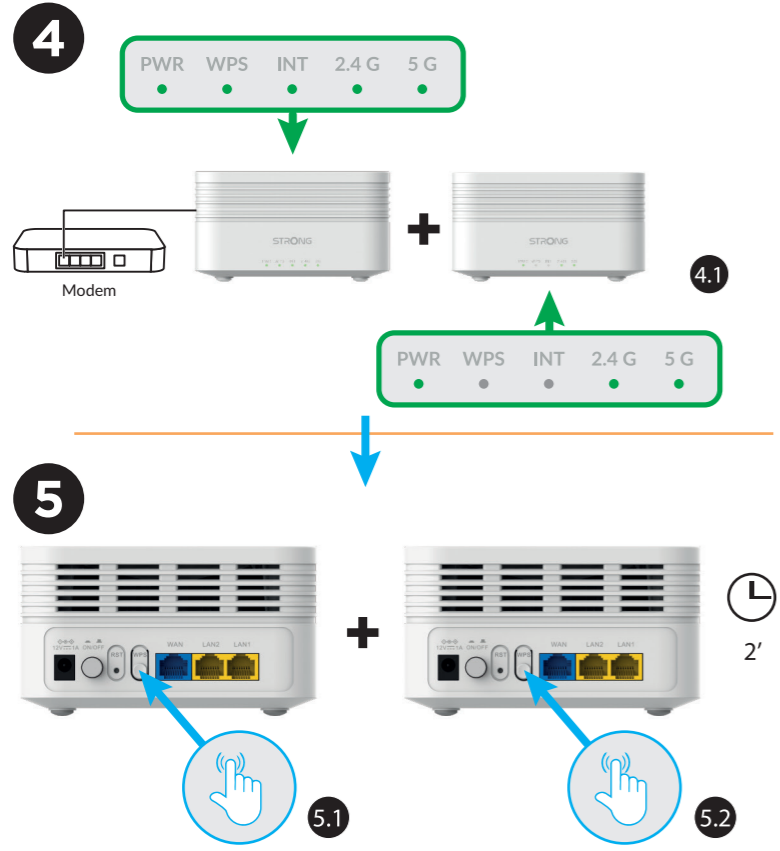

STRONG

ATRIA

WI-FI MESH HOME KIT AX3000

High Performance Mesh Wi-Fi 6 System

3000 Mbit/s

Installation Instructions

ATRIA Mesh App

SERVICE CENTER