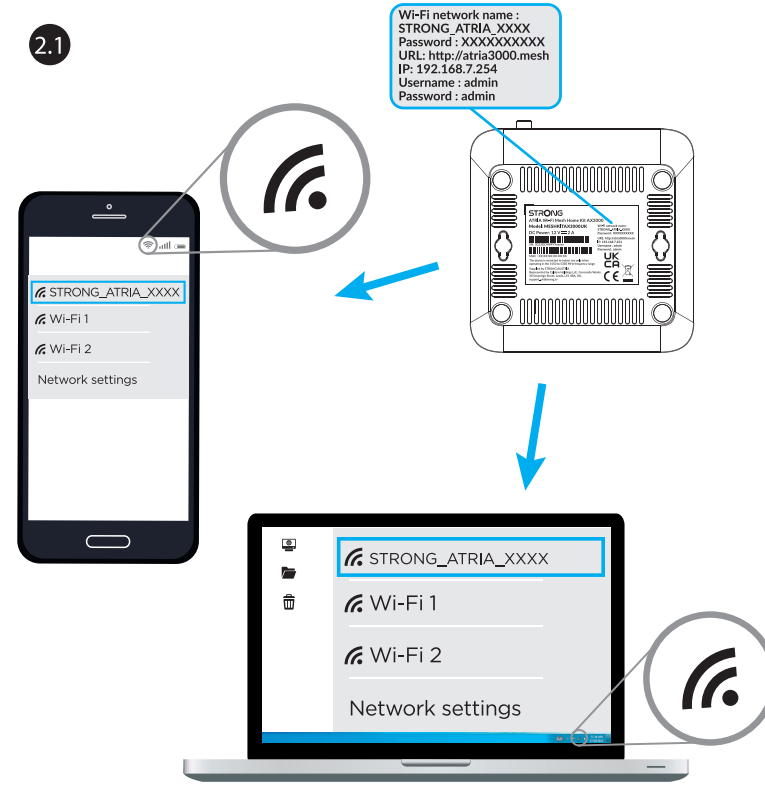

STRONG

ATRIA

WI-FI MESH HOME KIT AX3000

High Performance Mesh Wi-Fi 6 System

3000 Mbit/s

Installation Instructions

ATRIA Mesh App

SERVICE CENTER