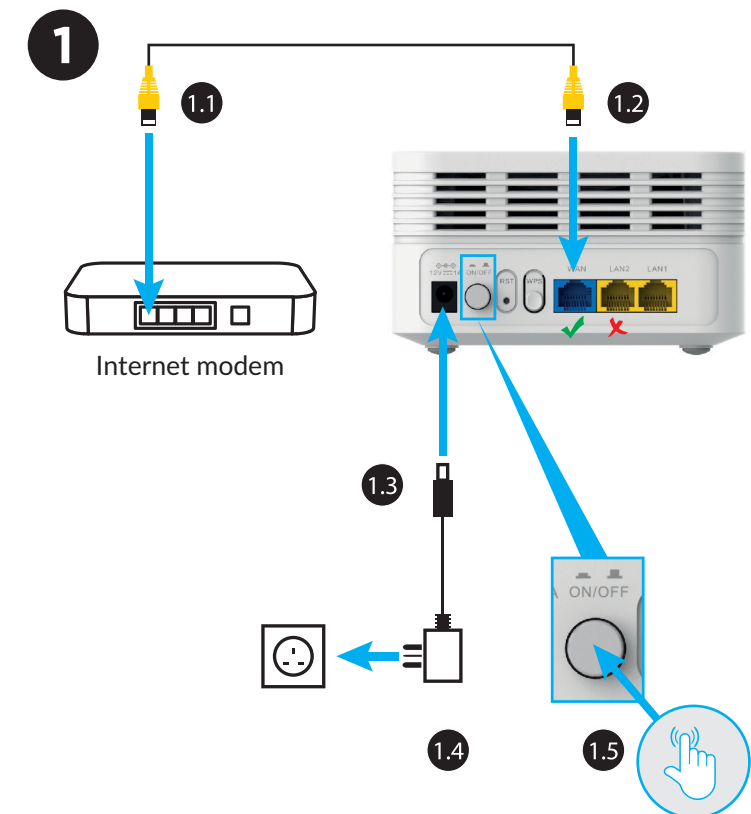

STRONG

ATRIA

WI-FI MESH HOME KIT AX3000

High Performance Mesh Wi-Fi 6 System

3000 Mbit/s

Installation Instructions

ATRIA Mesh App

SERVICE CENTER