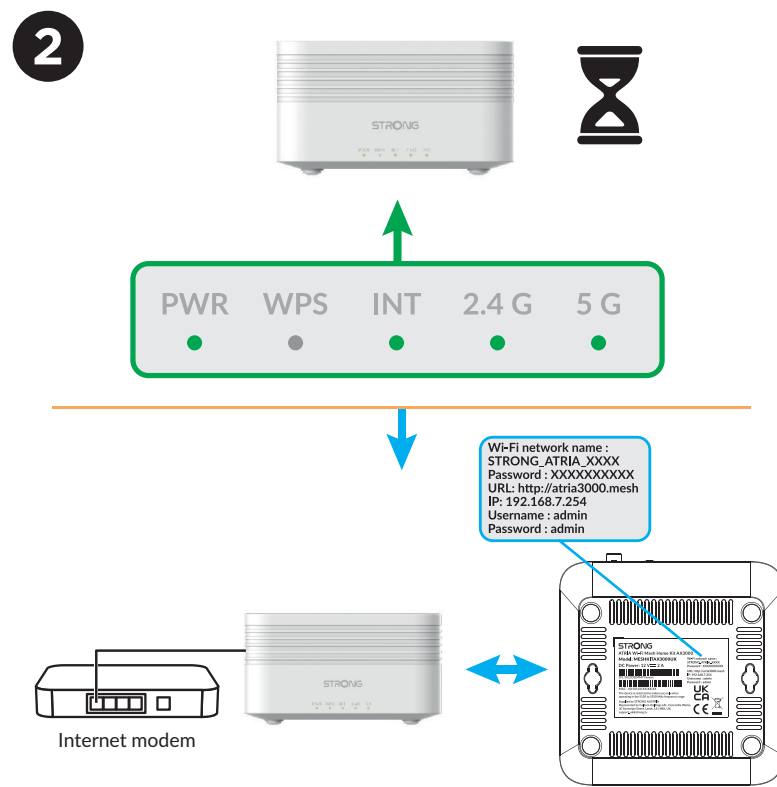

STRONG

ATRIA

WI-FI MESH HOME KIT AX3000

High Performance Mesh Wi-Fi 6 System

3000 Mbit/s

Installation Instructions

ATRIA Mesh App

SERVICE CENTER