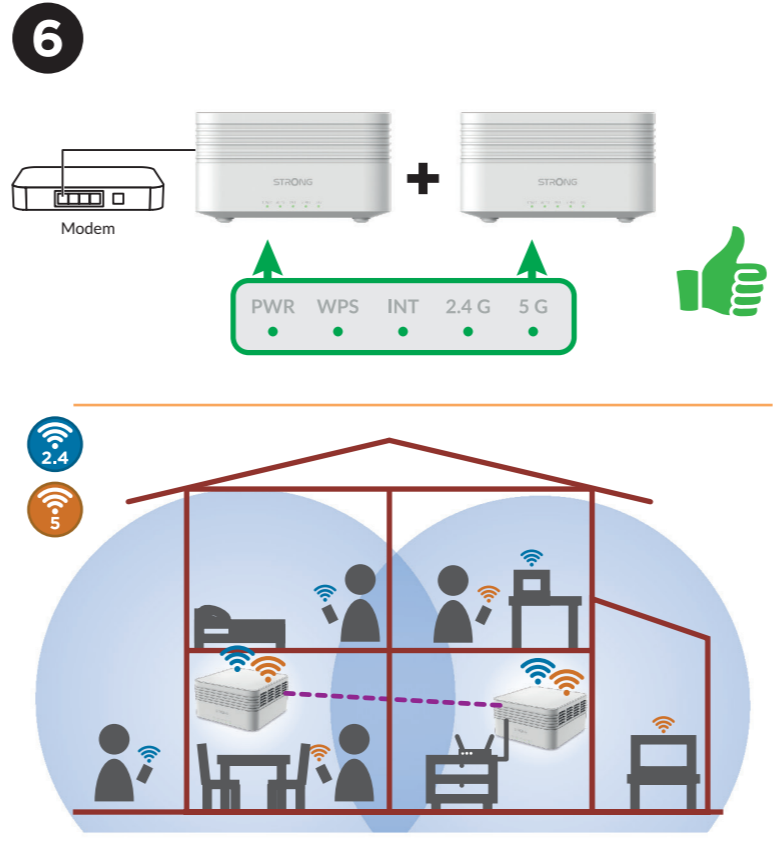

STRONG

ATRIA

WI-FI MESH HOME KIT AX3000

High Performance Mesh Wi-Fi 6 System

3000 Mbit/s

Installation Instructions

ATRIA Mesh App

SERVICE CENTER