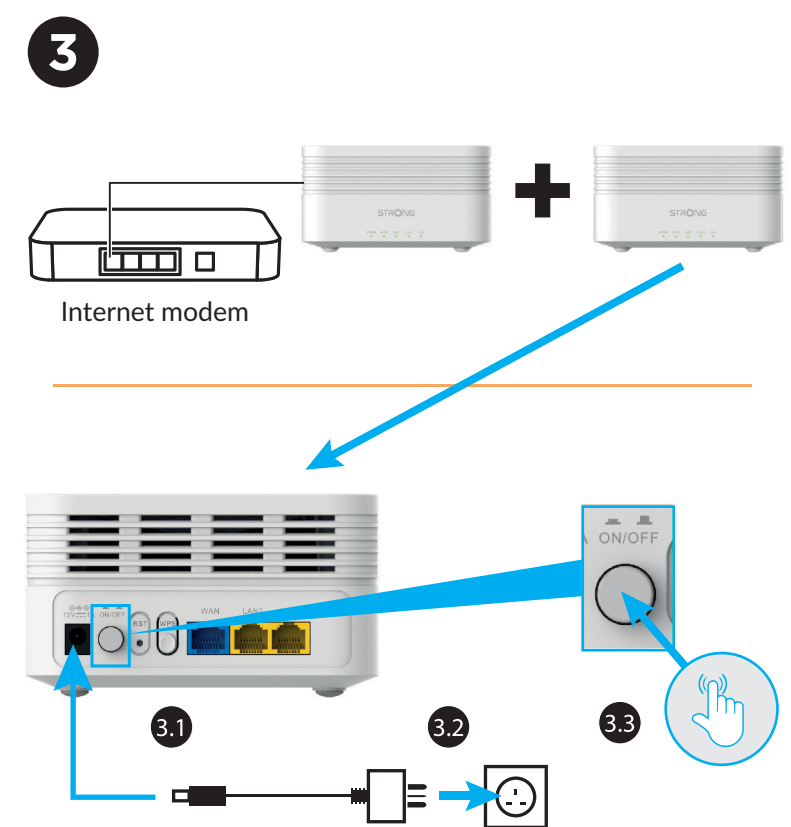

STRONG

ATRIA

WI-FI MESH HOME KIT AX3000

High Performance Mesh Wi-Fi 6 System

3000 Mbit/s

Installation Instructions

ATRIA Mesh App

SERVICE CENTER