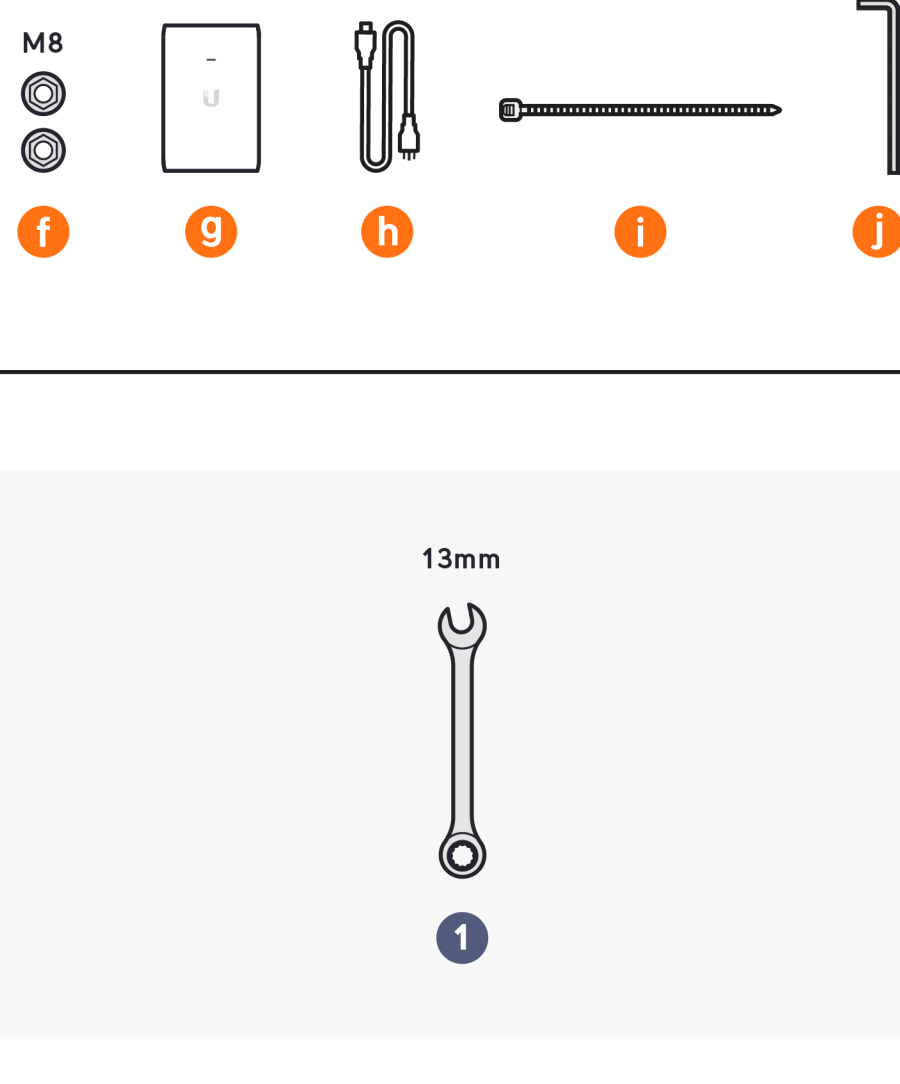

UISP Wave AP

13mm

1

UI Support