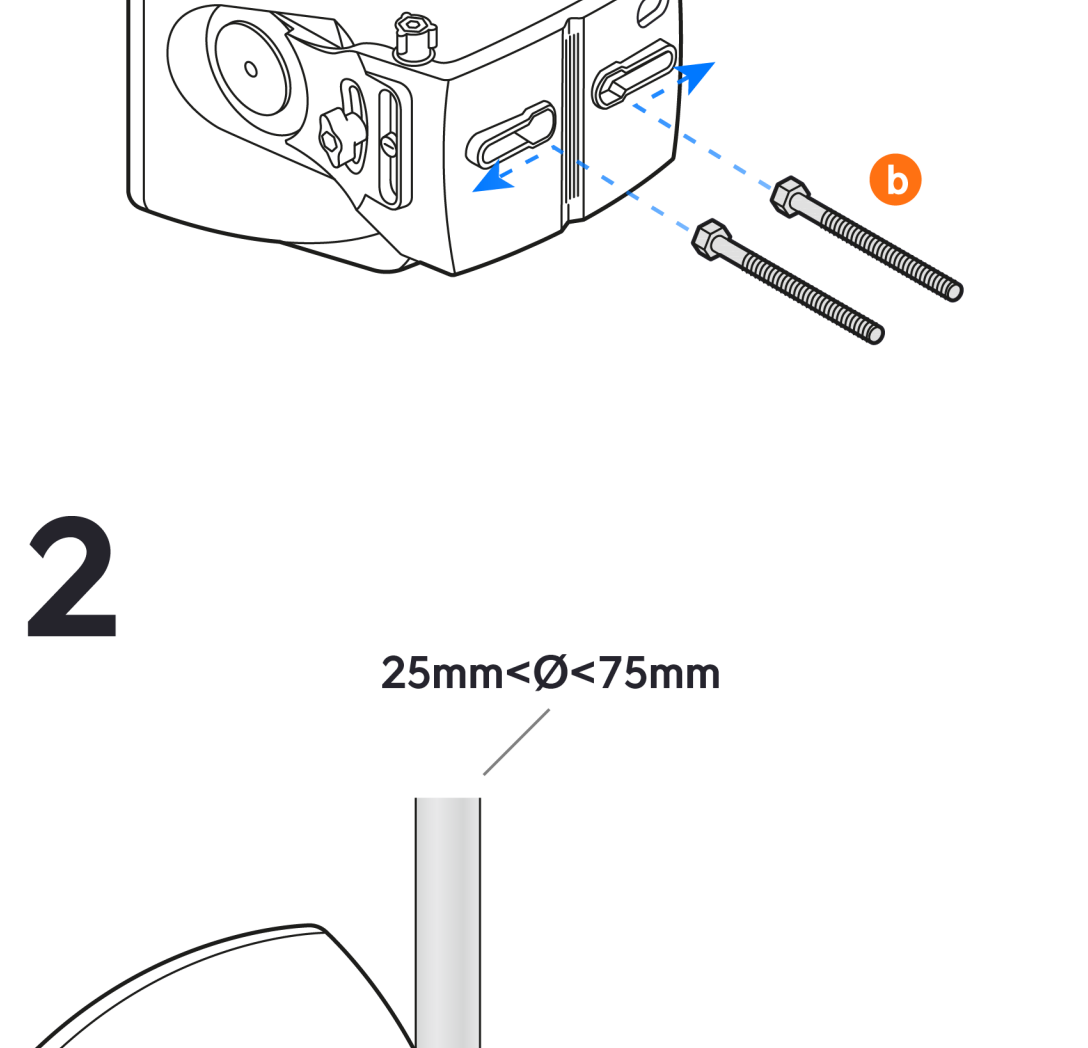

UISP Wave AP

13mm

1

UI Support