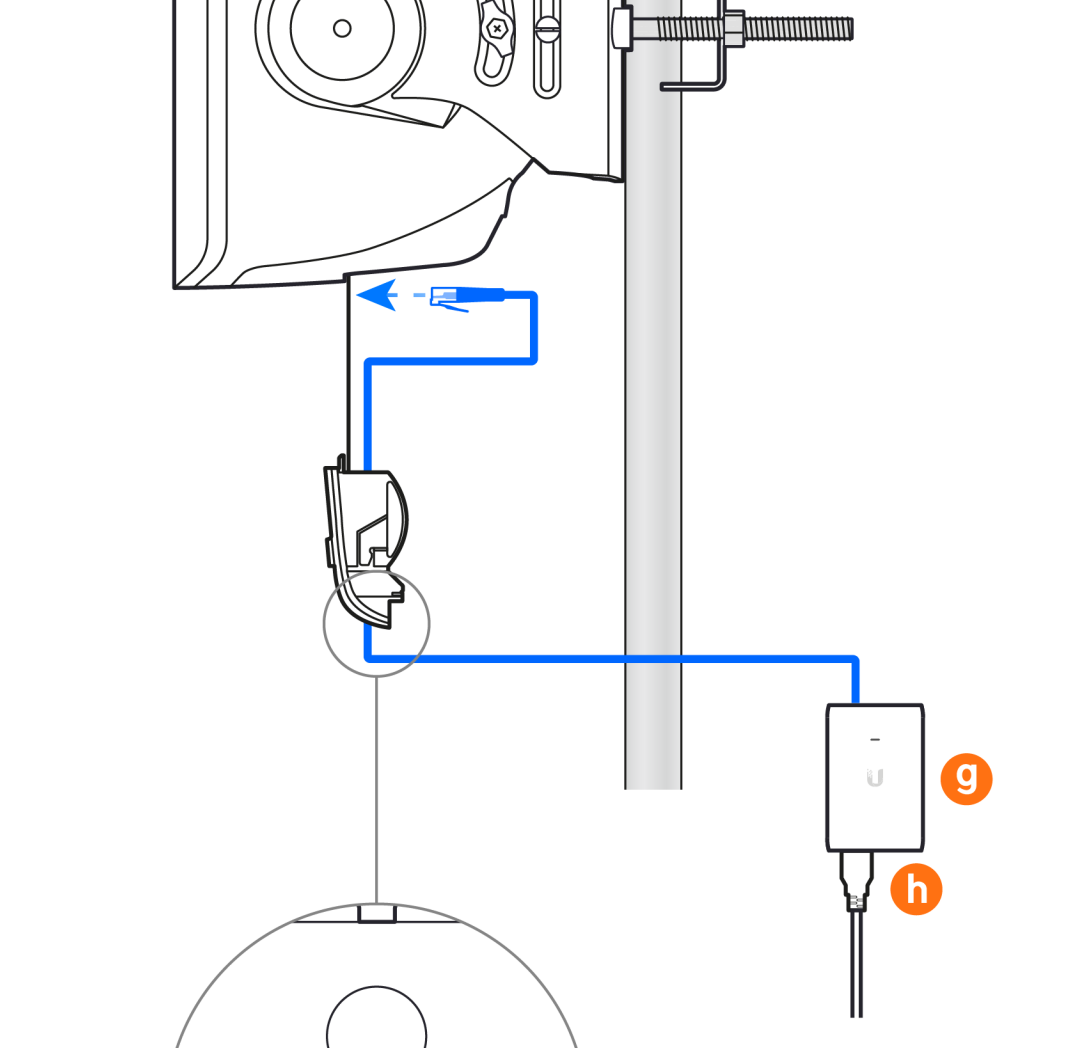

UISP Wave AP

13mm

1

UI Support