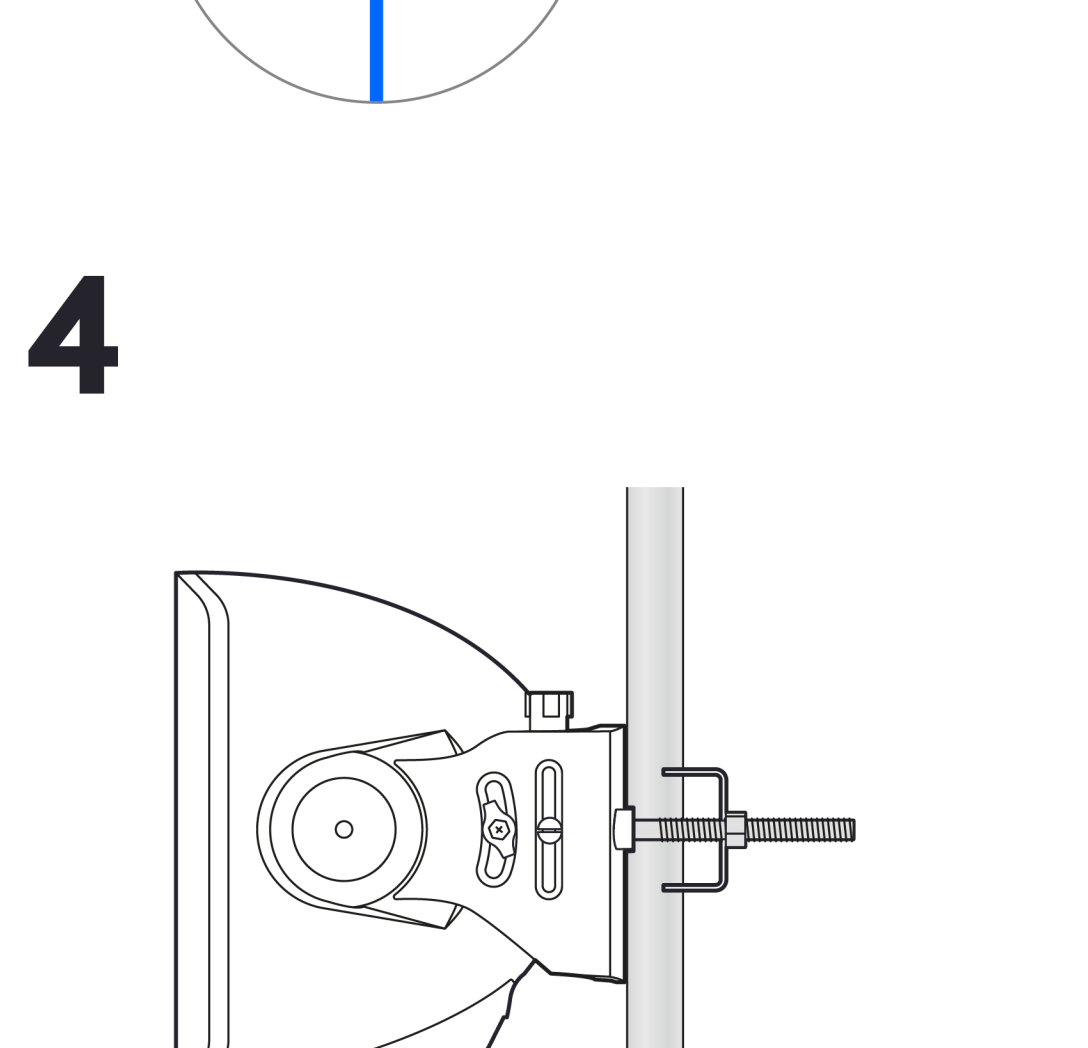

UISP Wave AP

13mm

1

UI Support