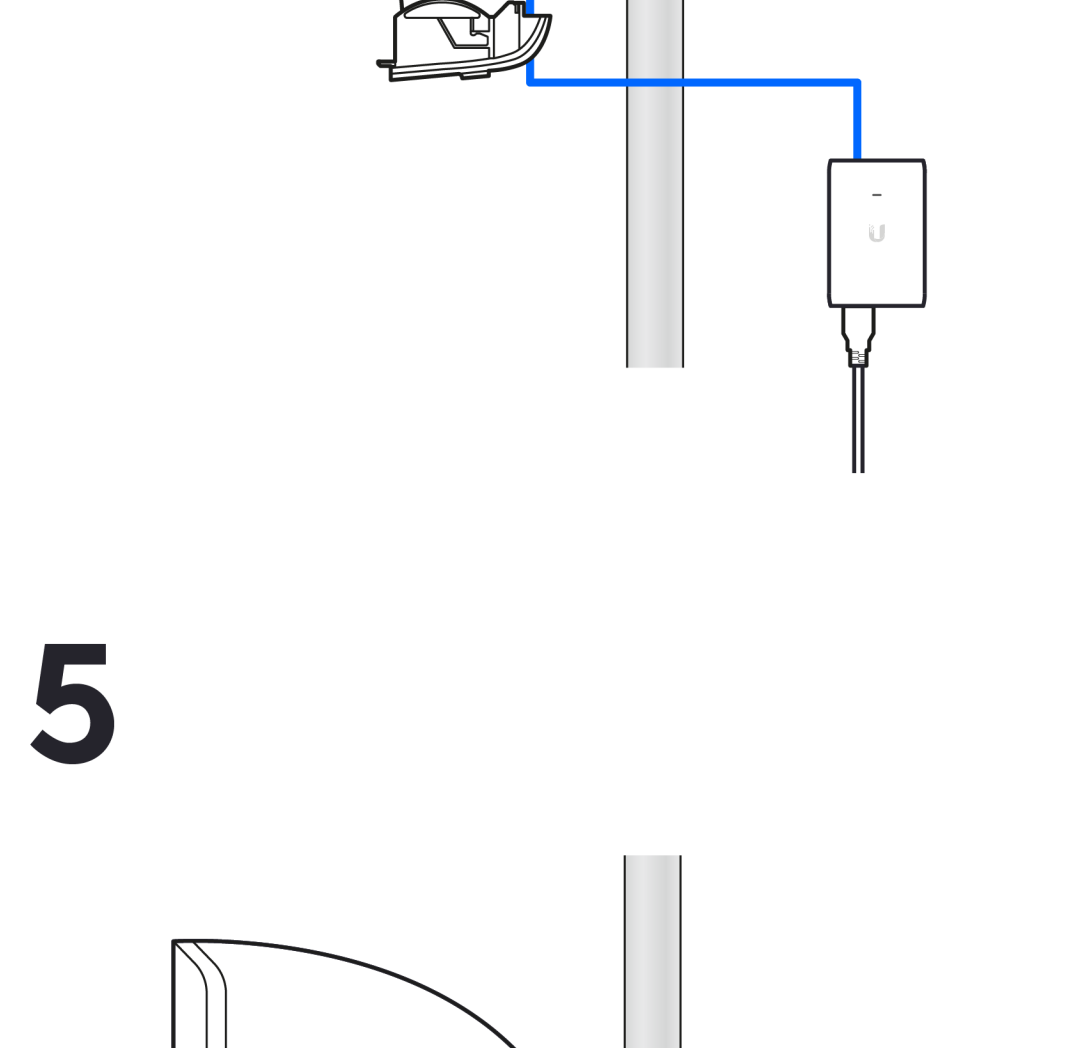

UISP Wave AP

13mm

1

UI Support