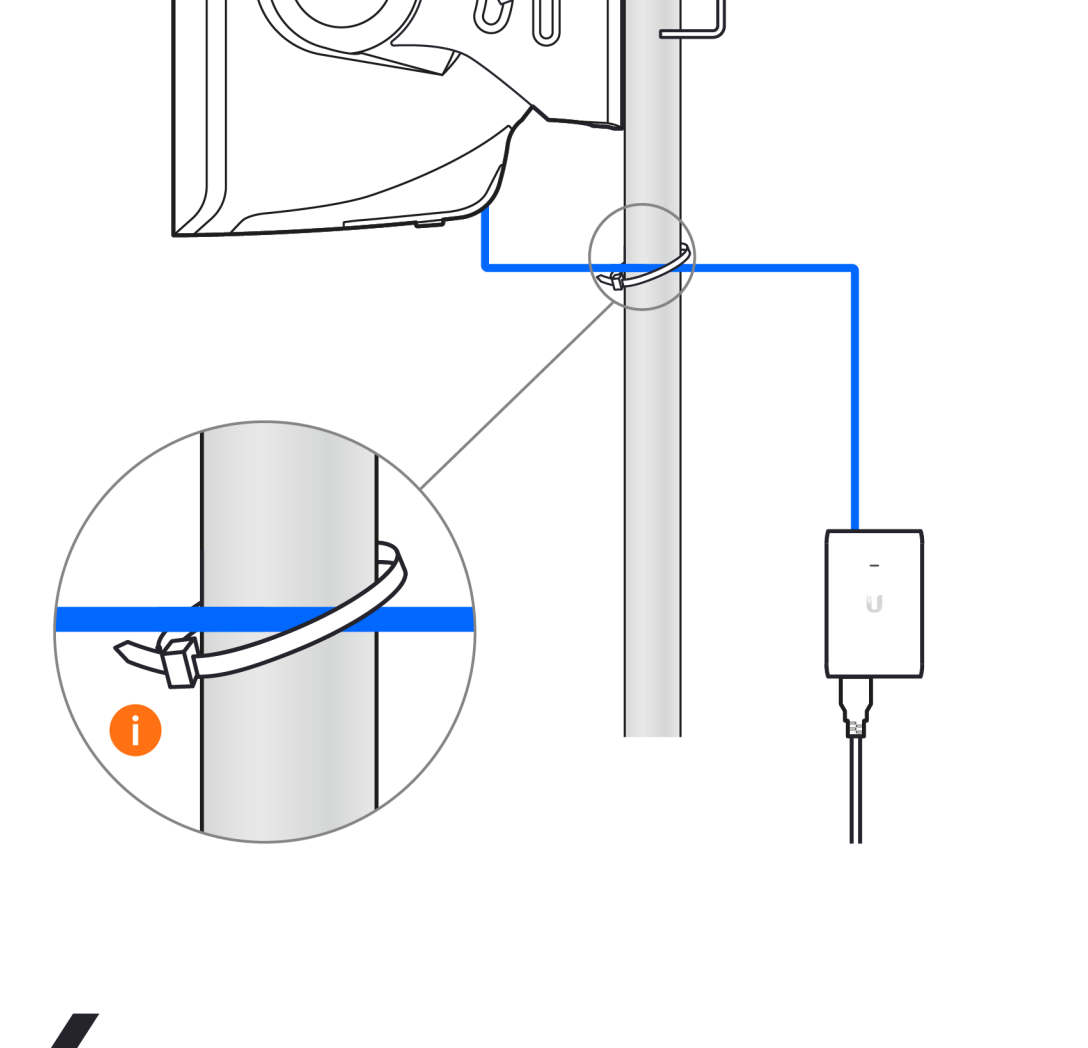

UISP Wave AP

13mm

1

UI Support