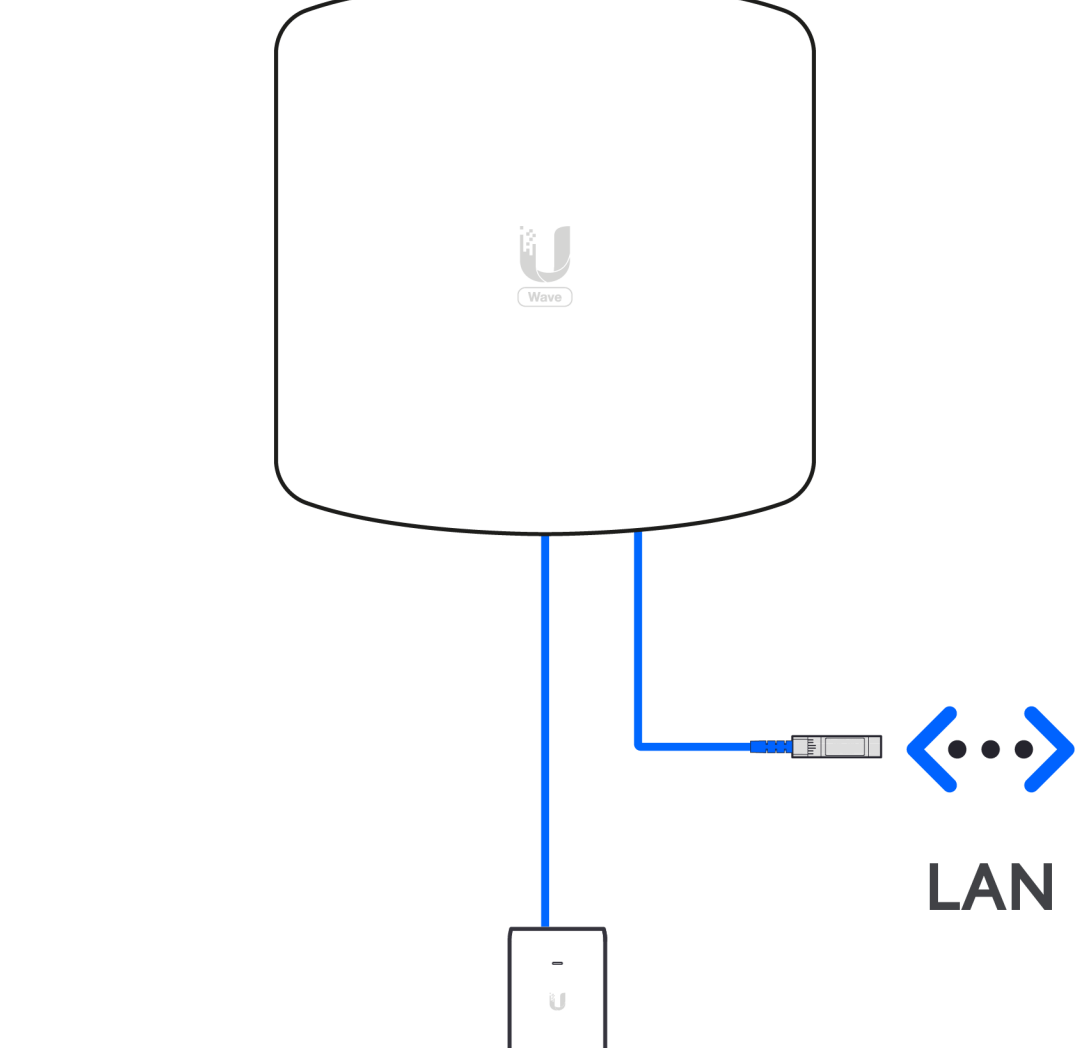

UISP Wave AP

13mm

1

UI Support