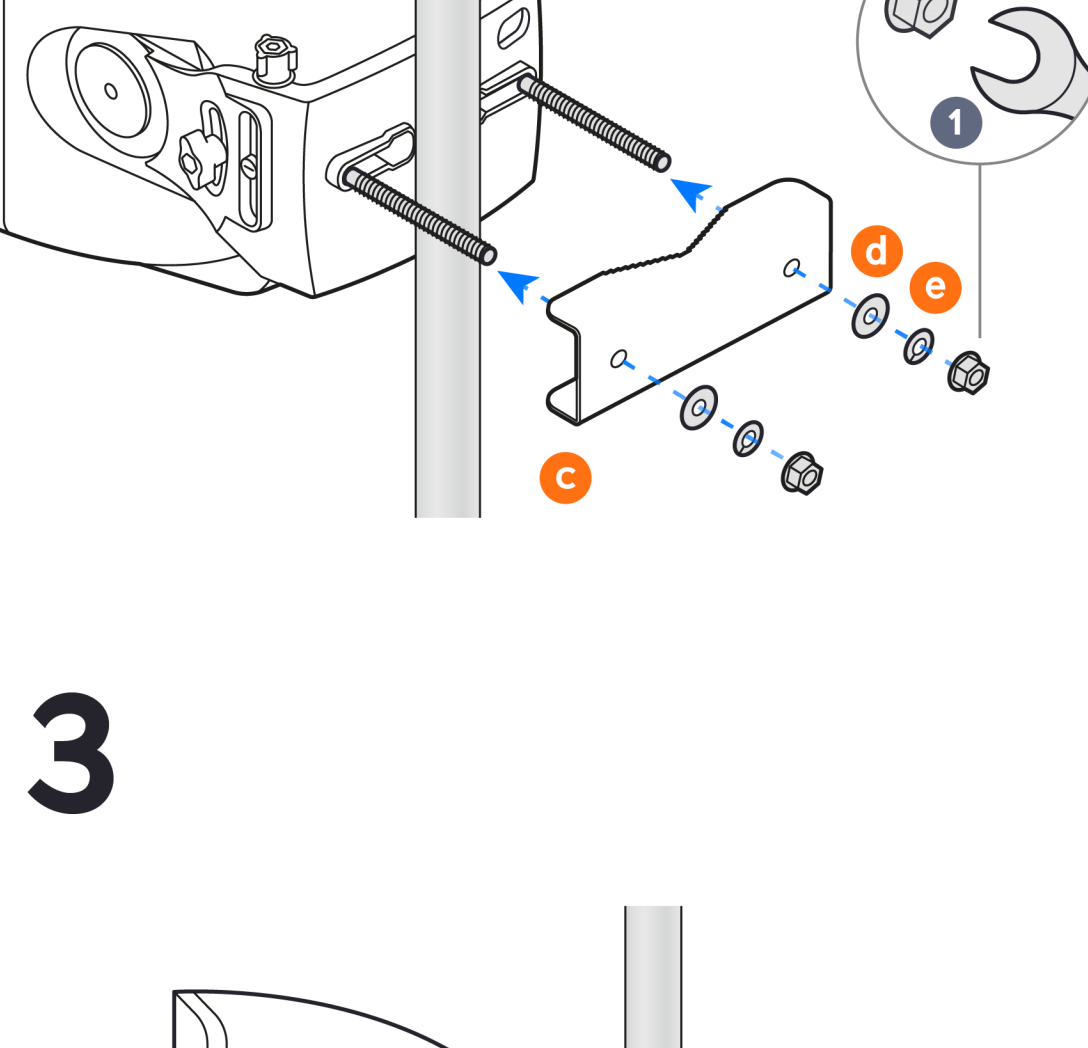

UISP Wave AP

13mm

1

UI Support