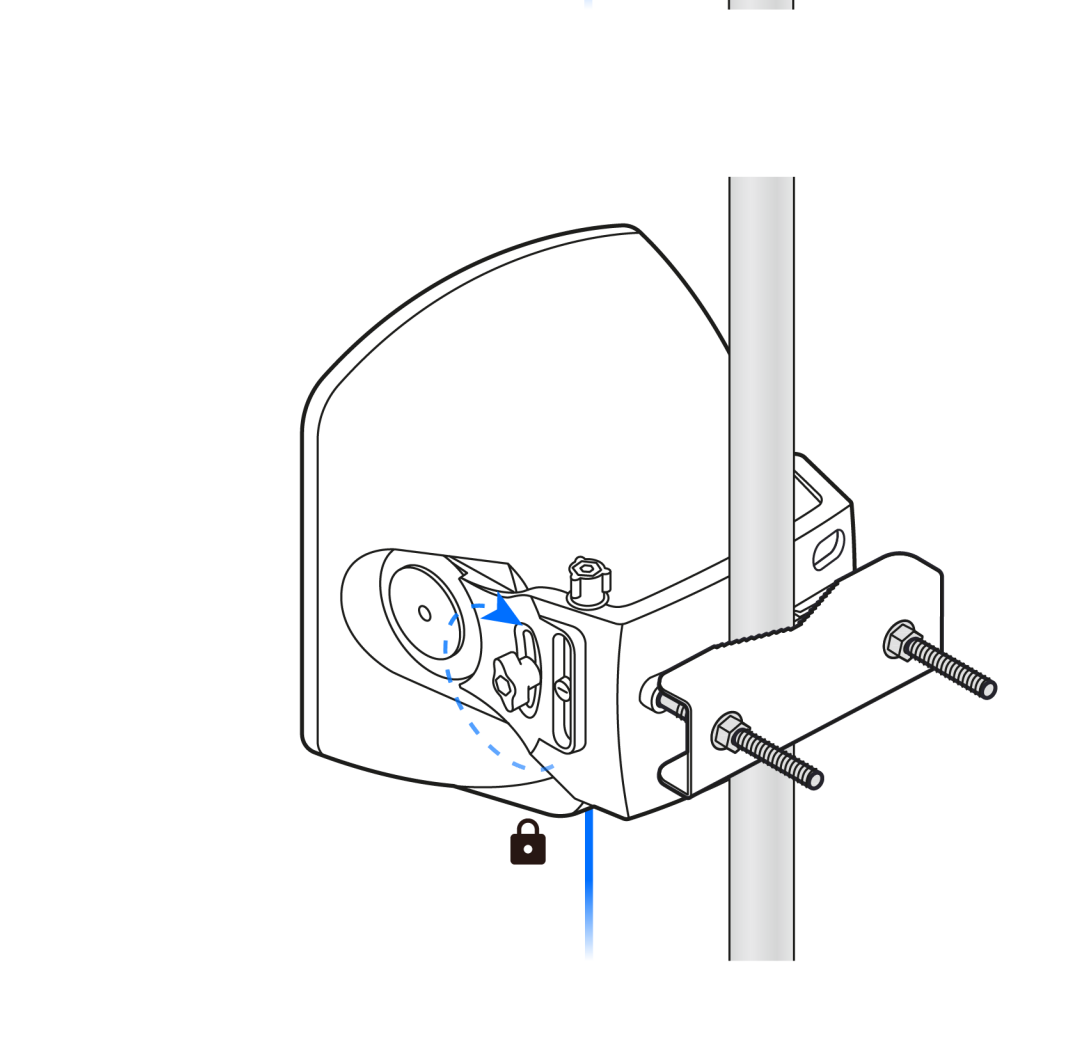

UISP Wave AP

13mm

1

UI Support