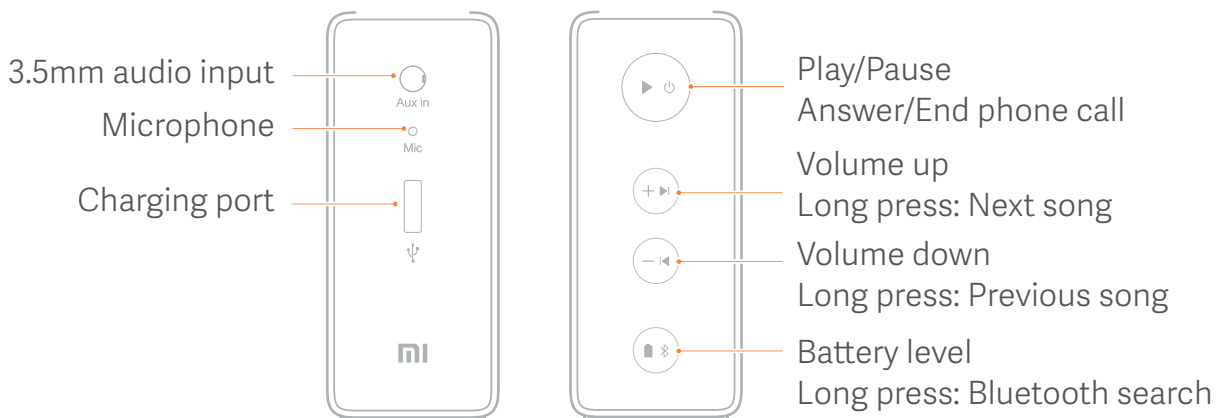

Mi Bluetooth Speaker

Controls

| Connect

1

Speaker

Press  for 2 seconds until you hear a notification sound. The speaker will turn on Bluetooth automatically.

2

Mobile devices