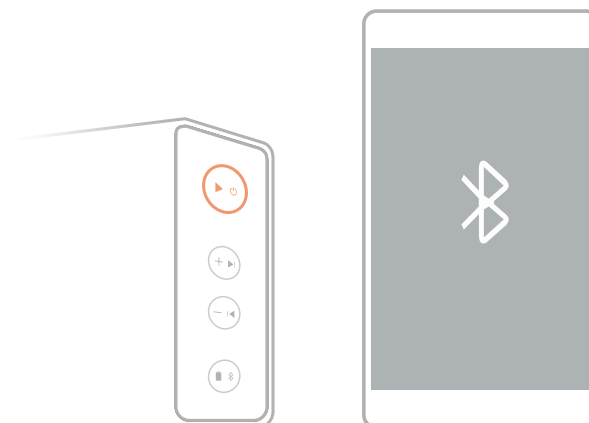

Mi Bluetooth Speaker

Controls

| Connect

1

Speaker

Press  for 2 seconds until you hear a notification sound. The speaker will turn on Bluetooth automatically.

2

Mobile devices

Turn on Bluetooth on your mobile device and choose Mi Bluetooth Speaker. After the speaker is connected, you will hear a notification sound and LED light will turn blue. Turn on Bluetooth on your mobile device next time, and the speaker will connect automatically.