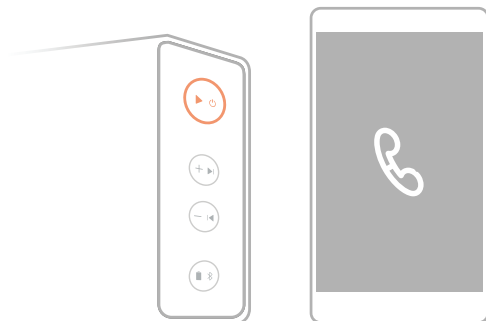

Turn on Bluetooth on your mobile device and choose Mi Bluetooth Speaker. After the speaker is connected, you will hear a notification sound and LED light will turn blue. Turn on Bluetooth on your mobile device next time, and the speaker will connect automatically.

More

Connect new mobile device

Long press  for 2 seconds to make the speaker's Bluetooth visible. Then connect the speaker from a new device.

| Features

Bluetooth speaker

Connect via Bluetooth to control the speaker from your phone.

Wired speaker

Connect your speaker via 3.5mm cable to play music.

*Audio will be played via Bluetooth if connection is established.

Phone

When connected via Bluetooth, the speaker will pause the music and play a ringtone for incoming calls. Press  to answer/end calls.