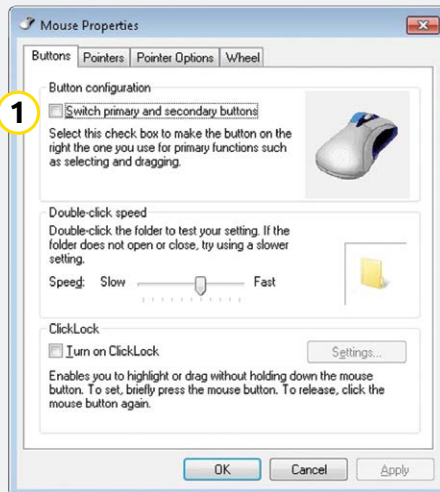

Vertical Mouse Evoluent D

Windows Install

Before connecting Evoluent Mouse, go to Control Panel, Add or Remove Programs and remove any previous Evoluent Mouse Manager and any other mouse software, except touchpad driver. If there is no mouse software listed, skip this step.

- Before connecting the Evoluent Mouse, go to Control Panel, Mouse, and:

1. Uncheck the box for Swap Primary and Secondary Buttons.
2. Uncheck the box for Enhance Pointer Precision. This is very important.
3. In Pointer Options, set the pointer speed slider to the middle position.

- Insert the USB connector into a USB port directly on the computer.