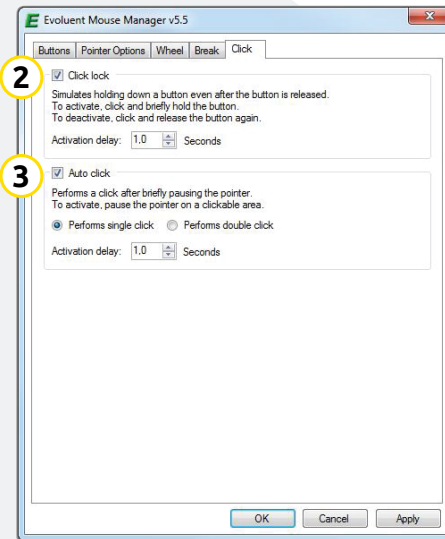

## Driver

Evoluent Mouse Manager (driver) may optionally be installed to program the buttons. Download the most current driver from our website.

After you have completed the installation, you can program the buttons on the Evoluent.

You can even set different functions for each application! See the list with the optional functions.

- Mouse Manager v5.5 Functions
- Disabled
- Left click
- Right click
- Wheel/middle click
- Alt
- Auto-pan
- Back
- Backspace
- Close
- Copy
- Ctrl
- Cut
- Delete
- Double click
- Drag scroll
- Enter
- Esc
- Explorer
- Eye comfort
- F1 - F12
- Forward
- Horizontal scroll
- Keystroke recording
- Launch application
- Maximize
- Minimize
- Page down
- Page up
- Paste
- Print screen
- Run
- Secondary functions
- Shift
- Show/hide desktop
- Spacebar
- Start
- Switch application
- Tab
- Undo
- Zoom

# Vertical Mouse Evoluent D

## Driver

- 1 Adjust the speed of the scroll wheel.
- 2 The click lock functions enables you to keep the left mouse button activated. Deactivate with another click.
- 3 The auto click function creates an automatic click after a set time on a clickable area.