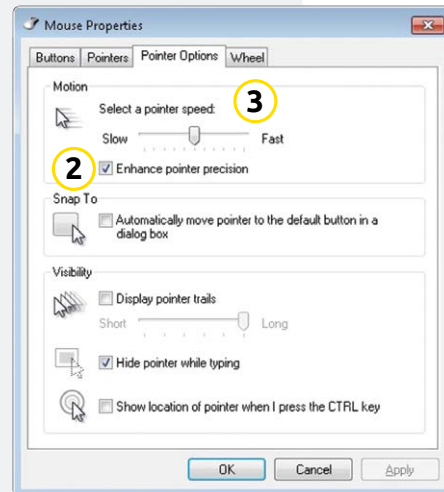

Vertical Mouse Evoluent D

Windows Install

Before connecting Evoluent Mouse, go to Control Panel, Add or Remove Programs and remove any previous Evoluent Mouse Manager and any other mouse software, except touchpad driver. If there is no mouse software listed, skip this step.

- Before connecting the Evoluent Mouse, go to Control Panel, Mouse, and:

1. Uncheck the box for Swap Primary and Secondary Buttons.
2. Uncheck the box for Enhance Pointer Precision. This is very important.
3. In Pointer Options, set the pointer speed slider to the middle position.

- Insert the USB connector into a USB port directly on the computer.