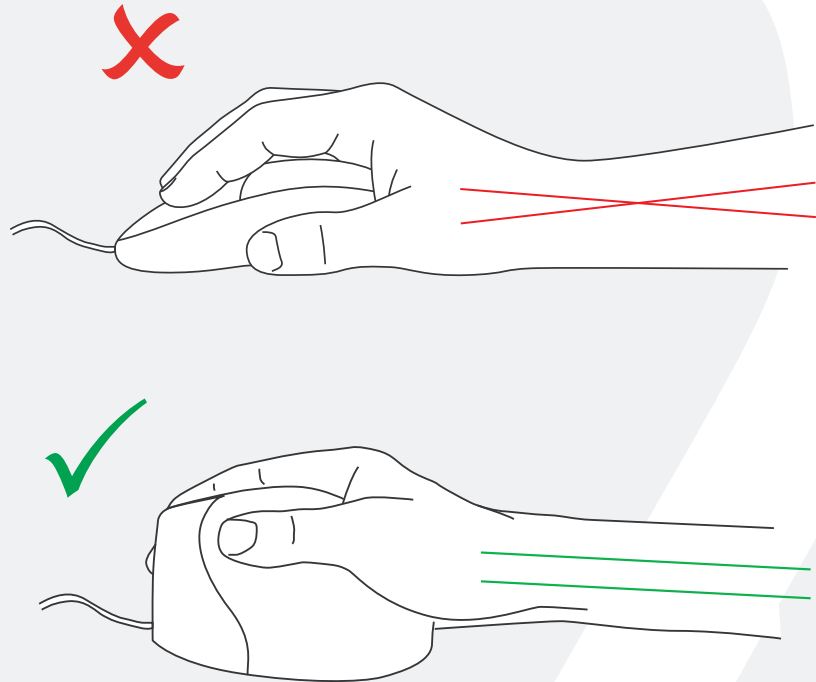

Vertical Mouse Evoluent D

With a standard mouse, the wrist is fully turned, i.e. the palm faces downwards. This is not a natural posture.

When you place your wrist in the 'handshake grip' position, it has assumed a neutral posture. This is easier to maintain and is, at the same time, more pleasant. And the more comfortable you are sitting in front of your computer, the more productive you are.

The Evoluent Mouse is the most advanced vertical mouse in the BakkerElkhuizen product portfolio.