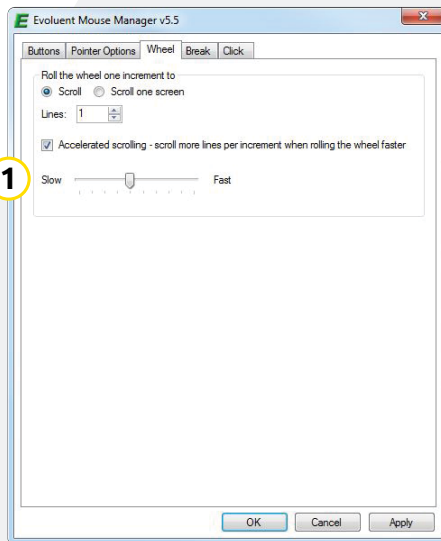

Vertical Mouse Evoluent D

Driver

1. 1 Adjust the speed of the scroll wheel.
2. 2 The click lock functions enables you to keep the left mouse button activated. Deactivate with another click.
3. 3 The auto click function creates an automatic click after a set time on a clickable area.