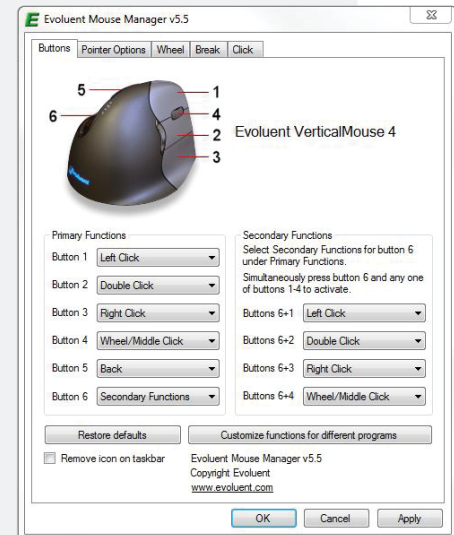

# Vertical Mouse Evoluent D

## Customize your Evoluent mouse

Download the latest MAC or Windows driver for your Evoluent Mouse  
<https://www.bakkerelkhuizen.com/ergonomic-mice/evoluent-d-wired/>

## Driver

Evoluent Mouse Manager (driver) may optionally be installed to program the buttons. Download the most current driver from our website.

After you have completed the installation, you can program the buttons on the Evoluent.

You can even set different functions for each application! See the list with the optional functions.

- Mouse Manager v5.5 Functions
- Disabled
- Left click
- Right click
- Wheel/middle click
- Alt
- Auto-pan
- Back
- Backspace
- Close
- Copy
- Ctrl
- Cut
- Delete
- Double click
- Drag scroll
- Enter
- Esc
- Explorer
- Eye comfort
- F1 - F12
- Forward
- Horizontal scroll
- Keystroke recording
- Launch application
- Maximize
- Minimize
- Page down
- Page up
- Paste
- Print screen
- Run
- Secondary functions
- Shift
- Show/hide desktop
- Spacebar
- Start
- Switch application
- Tab
- Undo
- Zoom