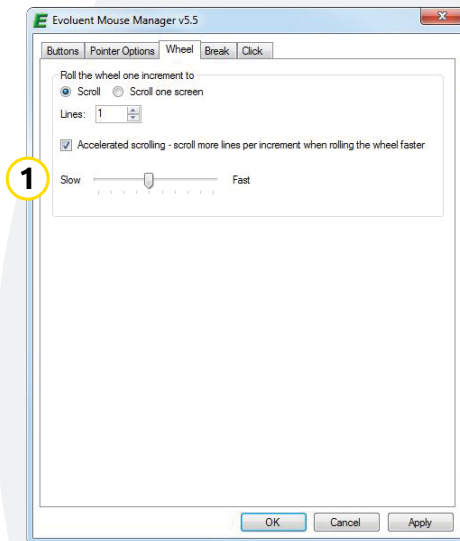

Vertical Mouse Evoluent D Wireless

Driver

1. 1 Adjust the speed of the scroll wheel.
2. 2 The click lock functions enables you to keep the left mouse button activated. Deactivate with another click.
3. 3 The auto click function creates an automatic click after a set time on a clickable area.