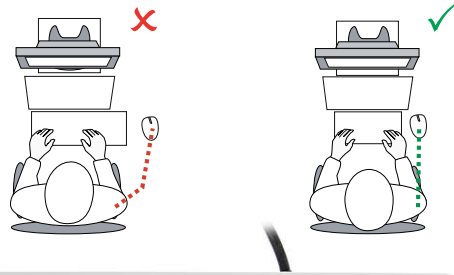

Tip

Combine the Evolvent Mouse with a compact keyboard to reduce arm strain by reaching to the mouse.

BAKKER ELKHUIZEN

www.bakkerelkhuisen.com

For more information about our ergonomic solutions,
go to our website: www.bakkerelkhuisen.com