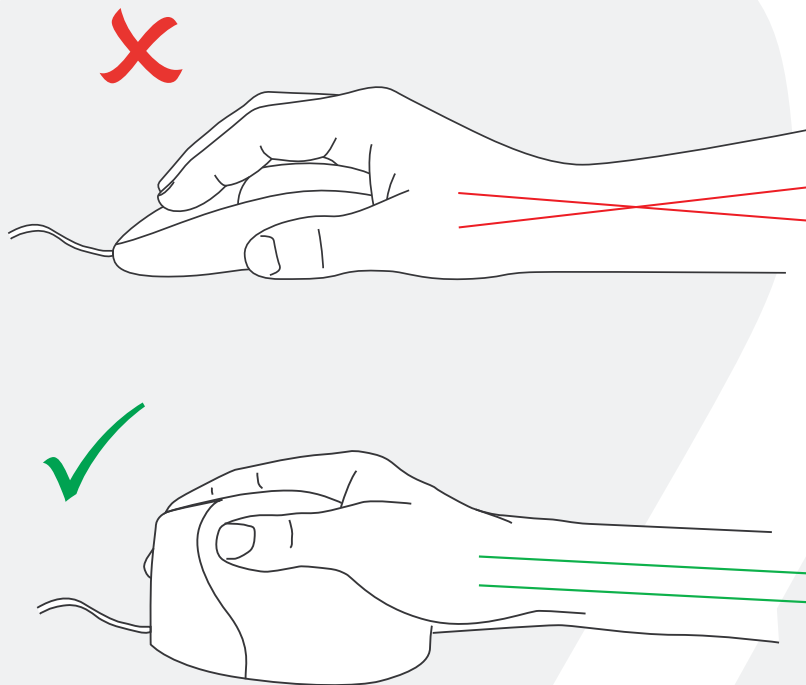

Vertical Mouse Evoluent D Wireless

With a standard mouse, the wrist is fully turned, i.e. the palm faces downwards. This is not a natural posture.

When you place your wrist in the 'handshake grip' position, it has assumed a neutral posture. This is easier to maintain and is, at the same time, more pleasant. And the more comfortable you are sitting in front of your computer, the more productive you are.

The Evoluent Mouse is the most advanced vertical mouse in the BakkerElkhuizen product portfolio.