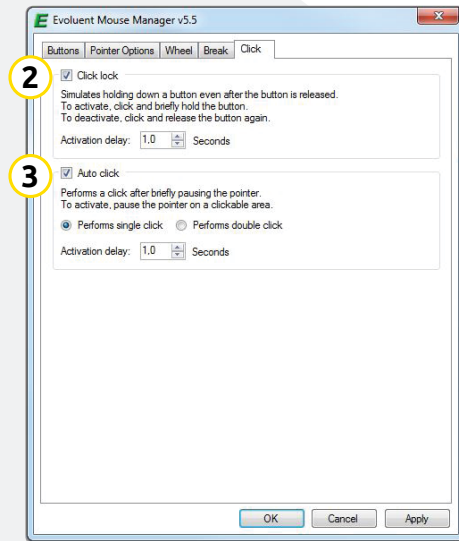

## Driver

Evoluent Mouse Manager (driver) may optionally be installed to program the buttons. Download the most current driver from our website.

After you have completed the installation, you can program the buttons on the Evoluent.

You can even set different functions for each application! See the list with the optional functions.

- Mouse Manager v5.5 Functions
- Disabled
- Left click
- Right click
- Wheel/middle click
- Alt
- Auto-pan
- Back
- Backspace
- Close
- Copy
- Ctrl
- Cut
- Delete
- Double click
- Drag scroll
- Enter
- Esc
- Explorer
- Eye comfort
- F1 - F12
- Forward
- Horizontal scroll
- Keystroke recording
- Launch application
- Maximize
- Minimize
- Page down
- Page up
- Paste
- Print screen
- Run
- Secondary functions
- Shift
- Show/hide desktop
- Spacebar
- Start
- Switch application
- Tab
- Undo
- Zoom

## Driver

- 1 Adjust the speed of the scroll wheel.
- 2 The click lock functions enables you to keep the left mouse button activated. Deactivate with another click.
- 3 The auto click function creates an automatic click after a set time on a clickable area.