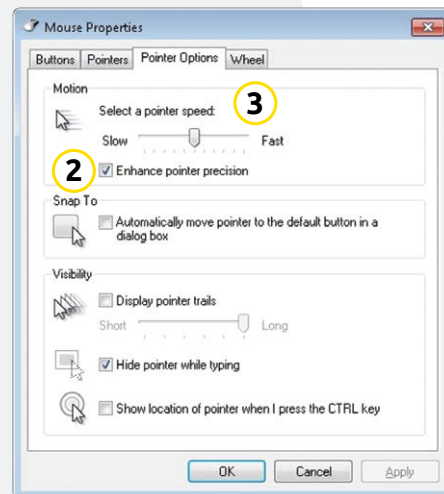

Vertical Mouse Evoluent D Wireless

Windows Install

Before connecting Evoluent Mouse, go to Control Panel, Add or Remove Programs and remove any previous Evoluent Mouse Manager and any other mouse software, except touchpad driver. If there is no mouse software listed, skip this step.

- Before connecting the Evoluent Mouse, go to Control Panel, Mouse, and:
  1. Uncheck the box for Swap Primary and Secondary Buttons.
  2. Uncheck the box for Enhance Pointer Precision. This is very important.
  3. In Pointer Options, set the pointer speed slider to the middle position.
- Insert the USB connector into a USB port directly on the computer.