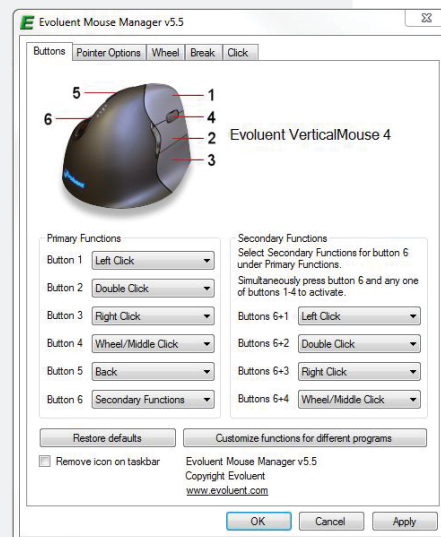

# Vertical Mouse Evoluent D Wireless

## Customize your Evoluent mouse

Download the latest MAC or Windows driver for your Evoluent Mouse  
<https://www.bakkerelkhuizen.com/ergonomic-mice/evoluent-d-wireless/>

## Driver

Evoluent Mouse Manager (driver) may optionally be installed to program the buttons. Download the most current driver from our website.

After you have completed the installation, you can program the buttons on the Evoluent.

You can even set different functions for each application! See the list with the optional functions.

- Mouse Manager v5.5 Functions
- Disabled
- Left click
- Right click
- Wheel/middle click
- Alt
- Auto-pan
- Back
- Backspace
- Close
- Copy
- Ctrl
- Cut
- Delete
- Double click
- Drag scroll
- Enter
- Esc
- Explorer
- Eye comfort
- F1 - F12
- Forward
- Horizontal scroll
- Keystroke recording
- Launch application
- Maximize
- Minimize
- Page down
- Page up
- Paste
- Print screen
- Run
- Secondary functions
- Shift
- Show/hide desktop
- Spacebar
- Start
- Switch application
- Tab
- Undo
- Zoom