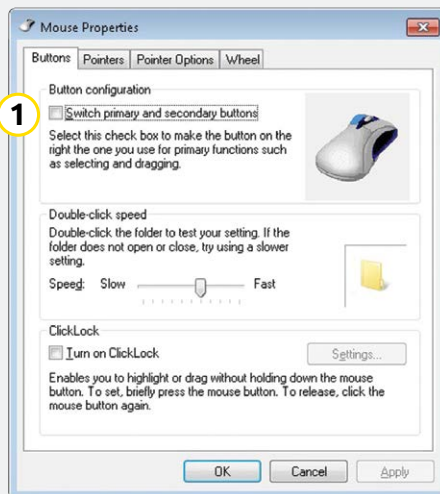

Vertical Mouse Evoluent D Wireless

Windows Install

Before connecting Evoluent Mouse, go to Control Panel, Add or Remove Programs and remove any previous Evoluent Mouse Manager and any other mouse software, except touchpad driver. If there is no mouse software listed, skip this step.

- Before connecting the Evoluent Mouse, go to Control Panel, Mouse, and:
  1. Uncheck the box for Swap Primary and Secondary Buttons.
  2. Uncheck the box for Enhance Pointer Precision. This is very important.
  3. In Pointer Options, set the pointer speed slider to the middle position.
- Insert the USB connector into a USB port directly on the computer.