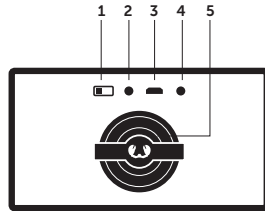

### Buttons

- Volume down
- ⏮ Previous song
- ⏭ Next song
- ▶|| Short press = play / pause  
Short press = take / end calls  
Long press = decline calls
- + Volume up