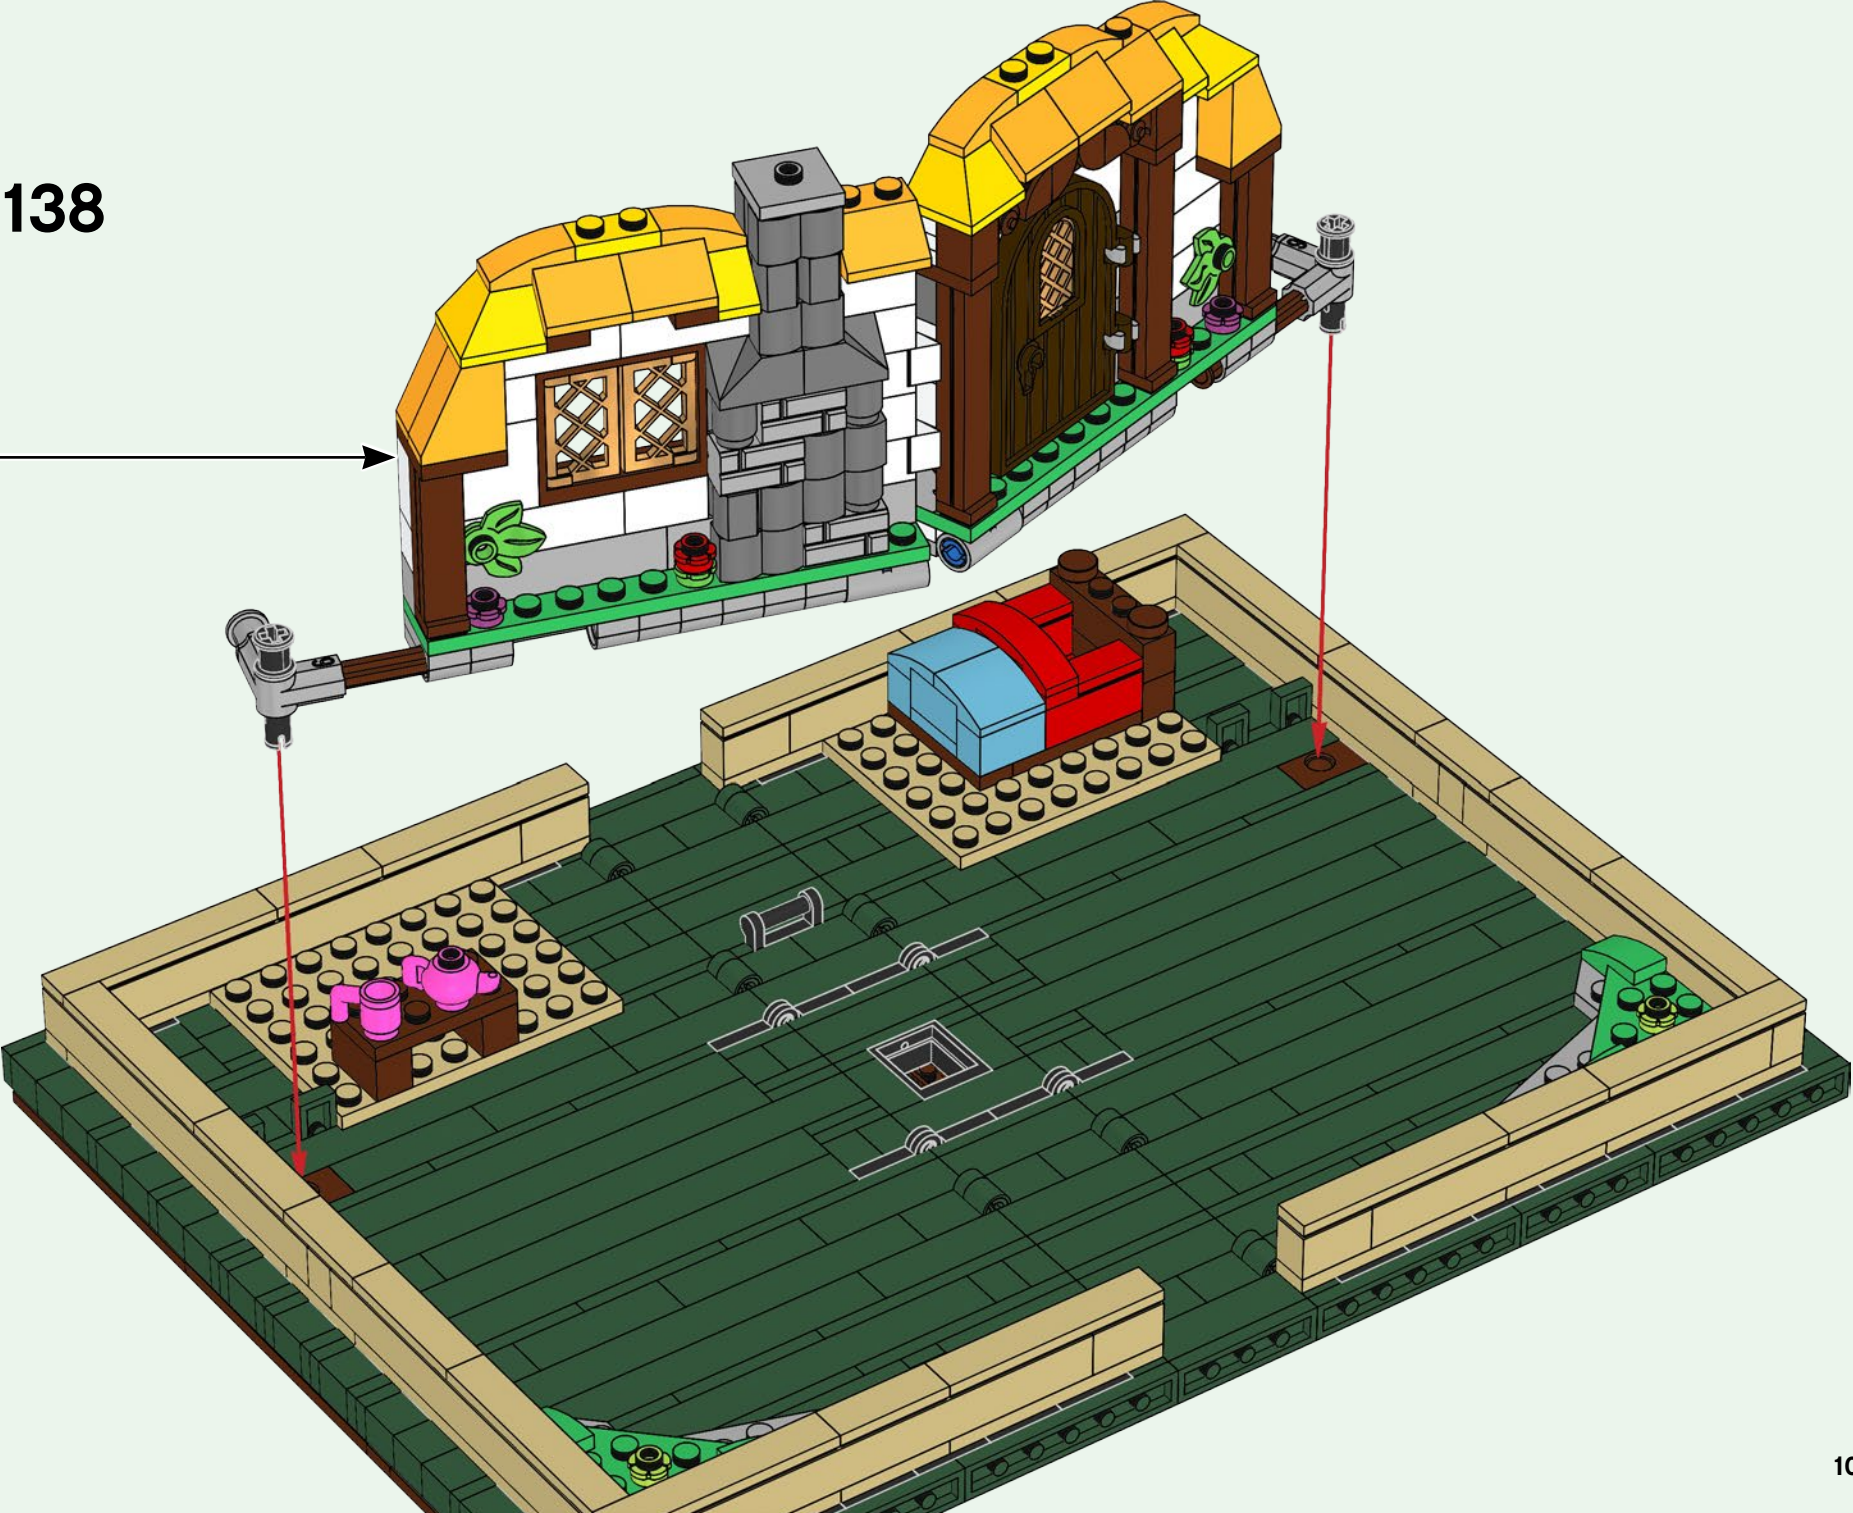

Dating from the mid-18th century and inspired by theater stage sets, tunnel or 'peepshow books' were a set of bound pages with concertinaed strips along the side and a hole in the cover. Through this hole, one could 'peep' inside and see the entire book front to back, revealing the dimensional story inside.

2x

133

134

135

136

137

138

140